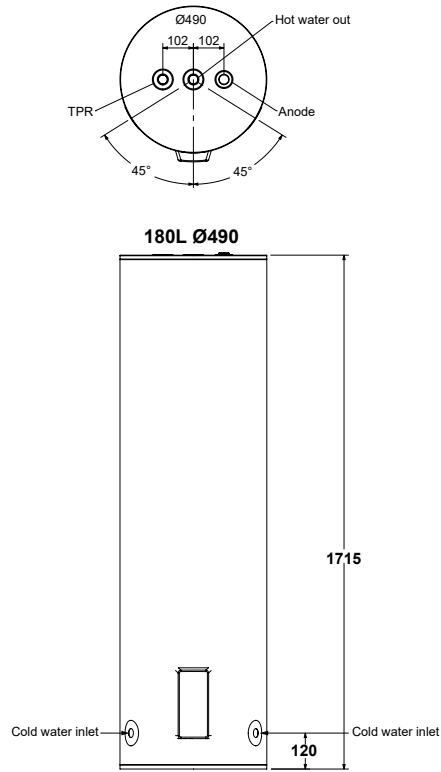

Rinnai

Technical Specifications

RINNAI MODEL		UNIT	ME18049020ES	ME18049030ES
System			Indoors Only	
Cylinder Location			Indoors Only	
Storage Capacity		Litres	177**	
Element Size		kW	2	3
Product Specifications				
Dimensions	Height	mm	1715	
	Diameter	mm	490	
	Cold Water Inlet		1 Left, 1 Right	
	Hot Water Outlet		1 Top	
	TPR		1 Top	
Total Weight – Empty		kg	57	
Total Weight – Full		kg	234	
Cylinder Construction	Inner Cylinder		X Class Enamel	
	Outer Cylinder		Colour-Coated Steel Jacket***	
	Insulation		Polyurethane Foam	
Mains Pressure Water Supply & Connections				
TPR Valve Setting		kPa	850	
TPR Valve			DN15½" BSP female	
Cold Water Inlet			DN20¾" BSP female	
Hot Water Outlet			DN20¾" BSP female	
Thermostat Settings			Robert Shaw black dial thermostat. Factory set to 70 °C	
Warranty				
Cylinder			7 Years Cylinder / 5 Years Labour	
All Other Parts			1 Year Parts & Labour	