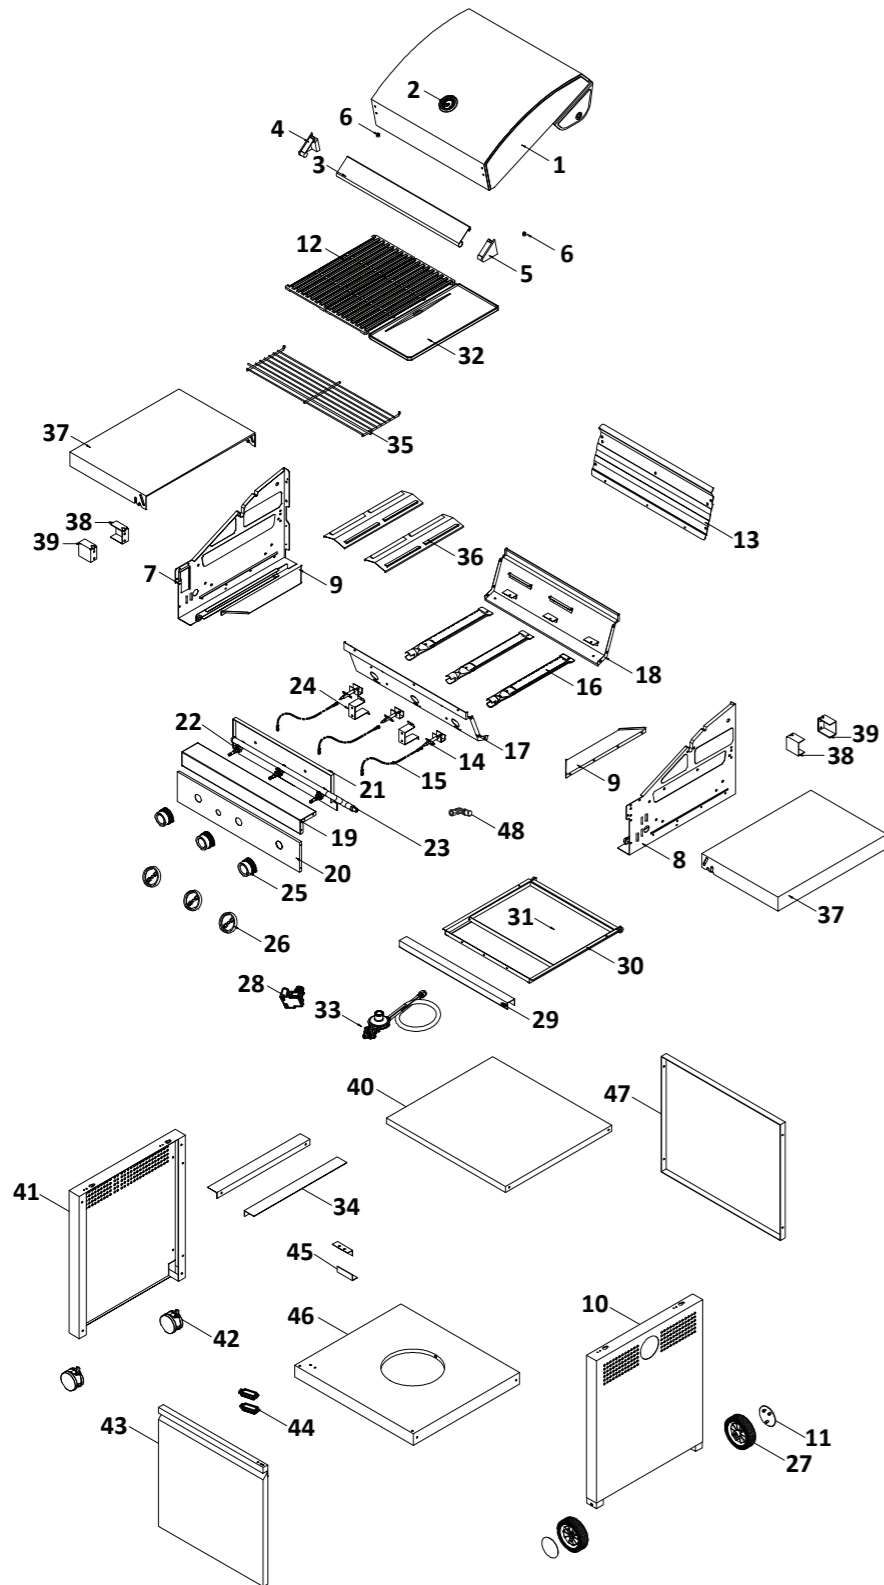

Rinnai | GT3-V (GT3L) BBQ

This diagram is provided to assist you to identify parts if replacement is necessary. Contact your place of purchase or the manufacturer to enquire about parts, availability and/or service.

Ref.	Description	Qty.	Part No.
1	Hood assembly	1	18727
2	Temperature gauge	1	18739
3	Hood handle	1	18736
4	Hood handle seat - left	1	18737
5	Hood handle seat - right	1	18921
6	Hood rubber pad	4	18881
7	Bowl panel set - left	1	18752
8	Bowl panel set - right	1	18754
9	Bowl grease shield	2	18897
10	Trolley panel - right	1	18913
11	Wheel cap	2	18875
12	Grill plate	2	18798
13	Bowl wind shield	1	18745
14	Gas collector box with electrode	3	18805
15	Electric wire set	3	18808
16	Main burner	3	18803
17	Bowl panel set - front	1	18747
18	Bowl panel set - rear	1	18751
19	Upper control panel	1	18816
20	Control panel	1	18817
21	Gas valve heat shield	1	18823
22	Main valve - LPG with jet	3	18827
23	Manifold	1	18868
24	Gas valve heat shield bracket	2	18848
25	Control knob - main burner	3	18853
26	Knob seat	3	18420
27	5 " wheel	2	18874
28	Electric ignitor	1	17633
29	Grease tray handle	1	18733
30	Grease tray bracket	1	18851
31	Grease tray	1	18812
32	Hot plate	1	18884
33	Regulator set - LPG	1	18855
34	L-shape separation bracket	2	18762
35	Warming rack	1	18793

Ref.	Description	Qty.	Part No.
36	Flame tamer	2	18800
37	Side shelf	2	18781
38	Side shelf bracket - RF/LR	2	18840
39	Side shelf bracket - LF/RR	2	18838
40	Separation panel	1	18772
41	Trolley panel - left	1	18911
42	2.5 " caster	2	18873
43	Door	1	18867
44	Magnet set	2	18452
45	Door guide	2	18880
46	Trolley bottom panel	1	18771
47	Trolley panel - rear	1	18916
48	Extension fitting for manifold	1	18860
-	Rinnai badge	1	9424
-	Hardware pack	1	18928
-	BBQ cover (optional extra)	1	R2108