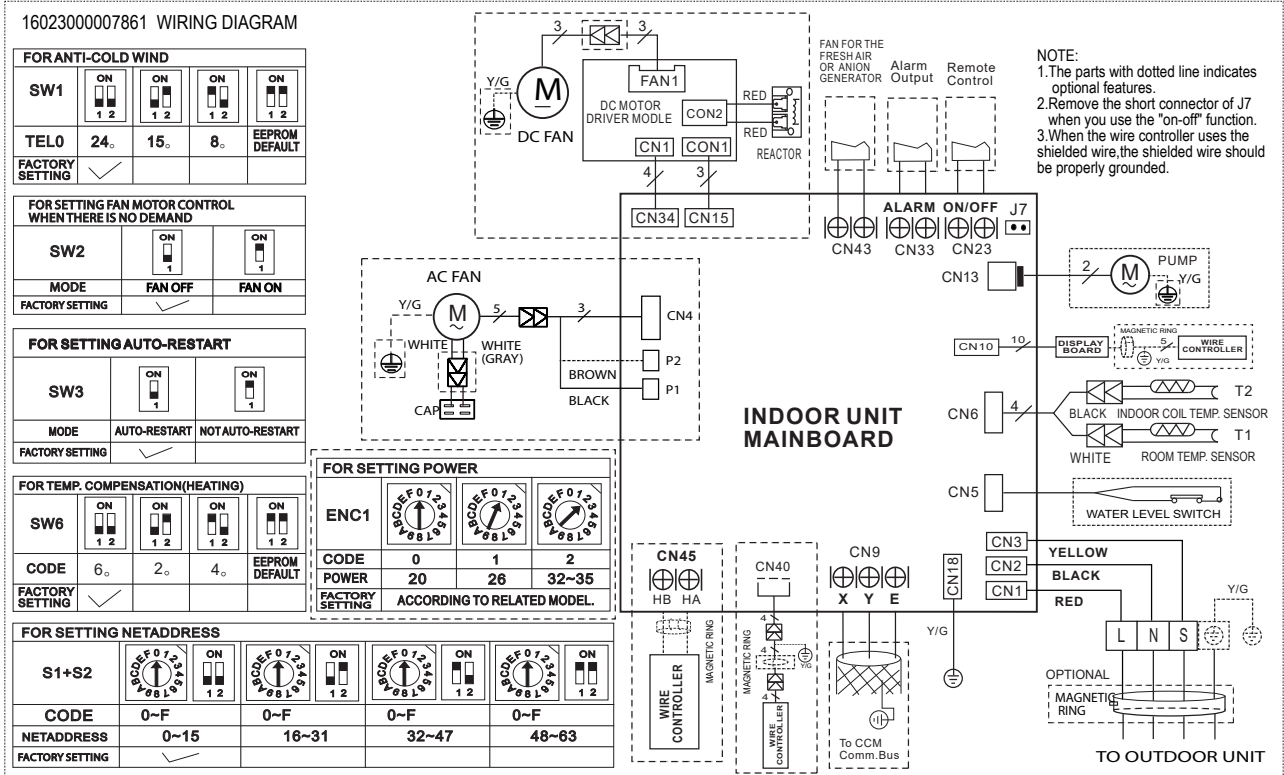

Slim Ducted wiring diagram: DINSD26MB

Slim Ducted wiring diagram: DINSD35MB, DINSD50MB, and DINSD70MB