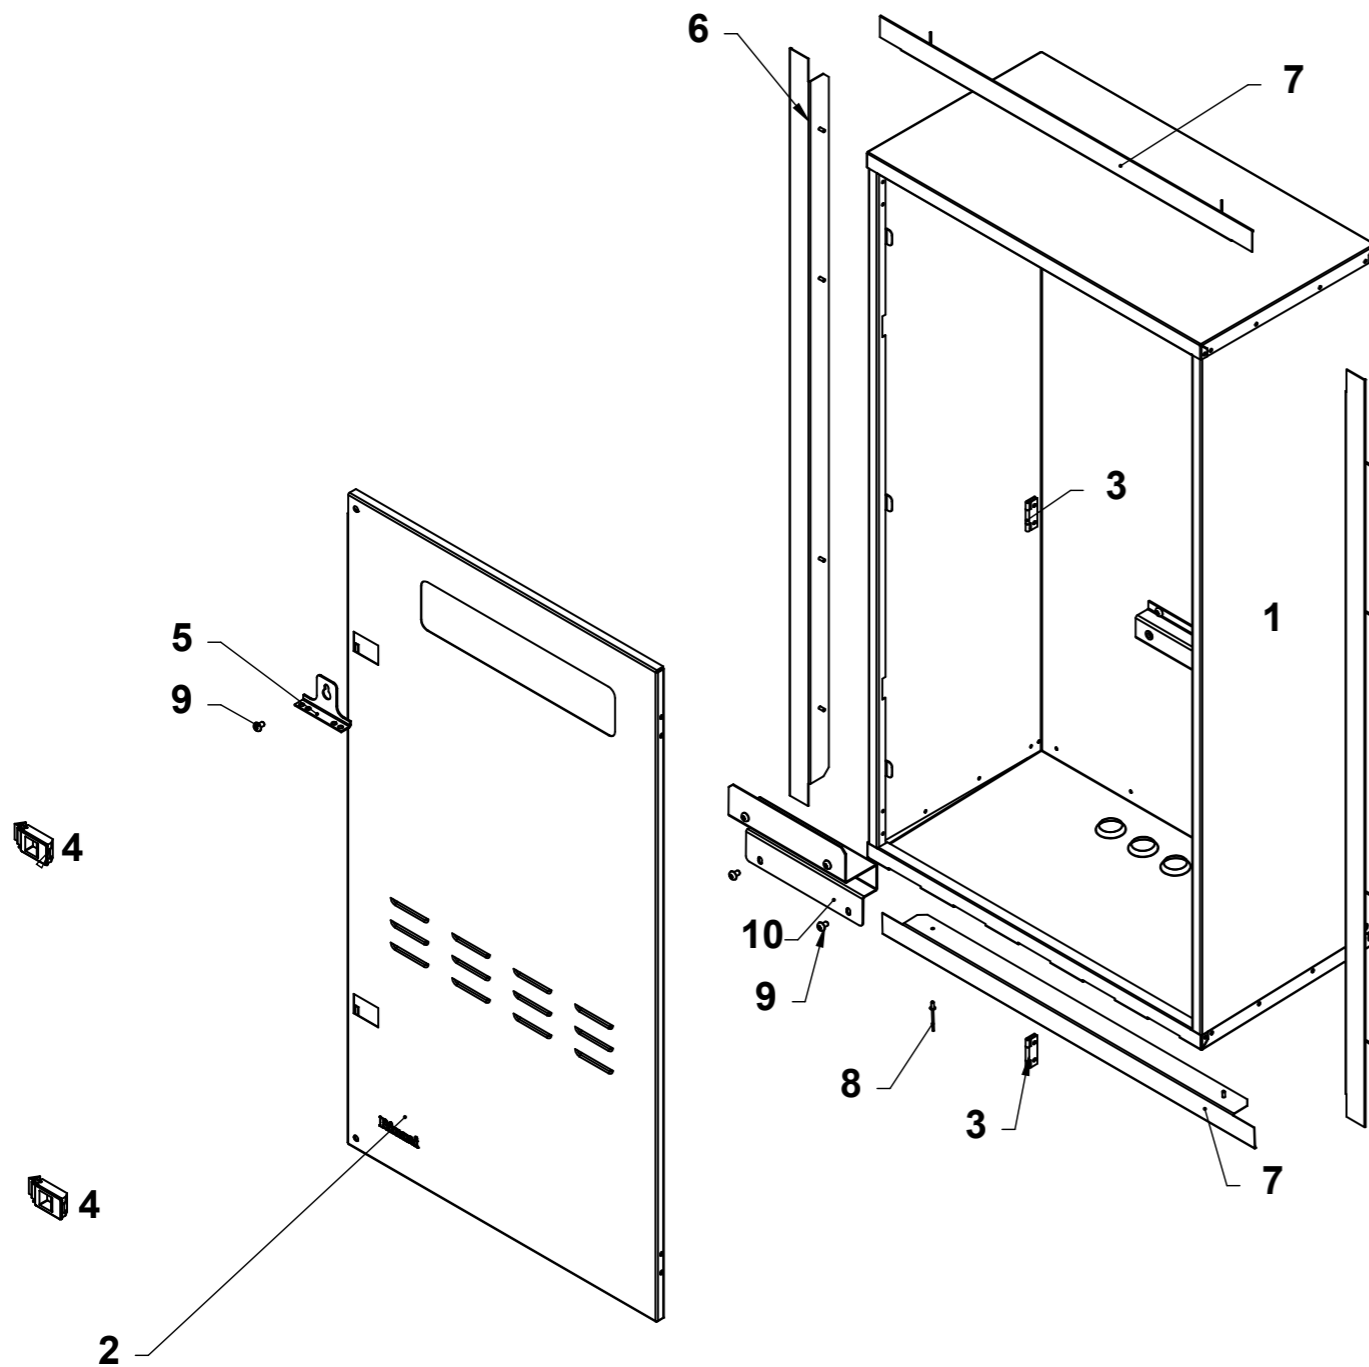

Recess box R1407 v2 (model 2)

This diagram is provided to assist you to identify parts if replacement is necessary. Contact your place of purchase or the manufacturer to enquire about parts, availability and/or service.

Ref.	Description	Qty.	Part No.
1	R1407 body	1	-
2	R1407 door	1	6109R
3	Stainless steel (304) hinges	2	6003
4	Black snap-lock latches	2	9609
5	INFINITY top keyhole mounting bracket	1	6103R
6	Side trims	2	5991R
7	Top and bottom trims	2	5992R
8	Stainless steel pop rivets	12	9309
9	Stainless steel (304) M5x8 screws	3	9110
10	EF26 adapter bracket	1	6118R