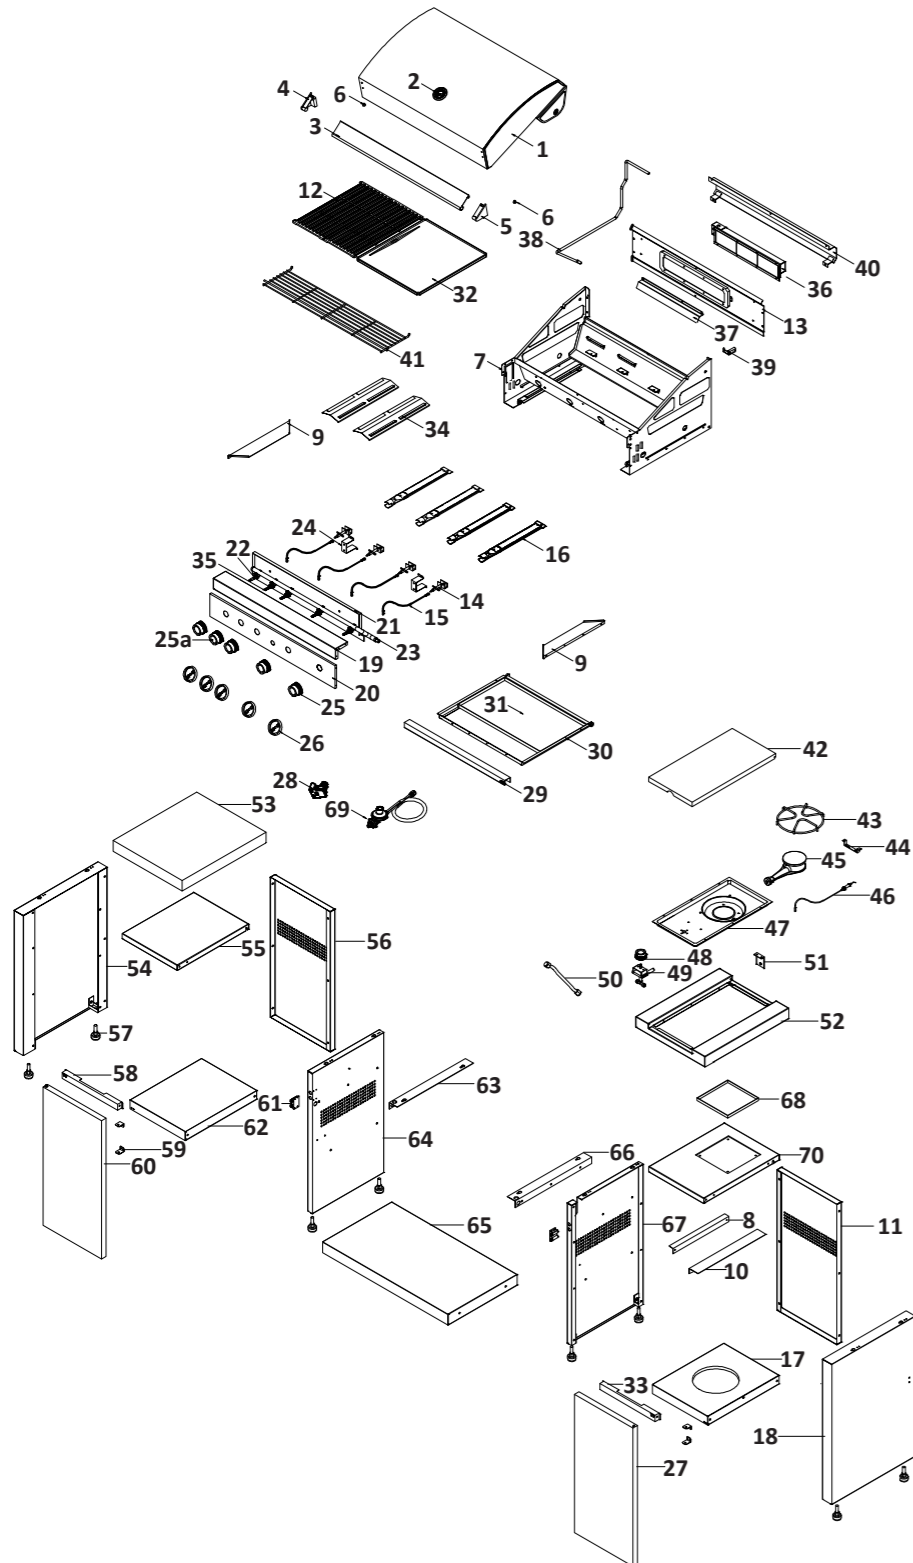

Ref.	Description	Qty.	Part No.
1	Hood assembly	1	18728
2	Temperature gauge	1	18738
3	Hood handle	1	18731
4	Hood handle seat - left	1	18737
5	Hood handle seat - right	1	18921
6	Hood rubber pad	4	18881
7	Bowl set	1	18740
8	Separation panel bracket - left	1	18765
9	Bowl grease shield	2	18896
10	Separation panel bracket - right	1	18767
11	Right cabinet - rear panel	1	18906
12	Grill plate	2	18799
13	Bowl wind shield	1	18932
14	Gas collector box with electrode	4	18805
15	Electrode wire set	1	18807
16	Main burner	4	18803
17	Right cabinet - bottom panel	1	18769
18	Right cabinet - right panel	1	18908
19	Upper control panel	1	18925
20	Control panel	1	18924
21	Gas valve heat shield	1	18824
22	Main valve - LPG with jet	4	18827
23	Manifold	1	18870
24	Gas valve heat shield bracket	2	18848
25	Control knob - main burner	4	18853
25a	Control knob - back burner	1	18854
26	Knob seat	5	18420
27	Door - right cabinet	1	18864
28	Electric ignitor	1	17633
29	Grease tray handle	1	18732
30	Grease tray holder bracket	1	18850
31	Grease tray	1	18811
32	Hot plate	1	18883
33	Right cabinet - front bracket	1	18834
34	Flame tamer	2	18800
35	Gas valve - back burner without jet	1	18828
36	Back burner body set	1	18802
37	Wind shield - back burner	1	18899