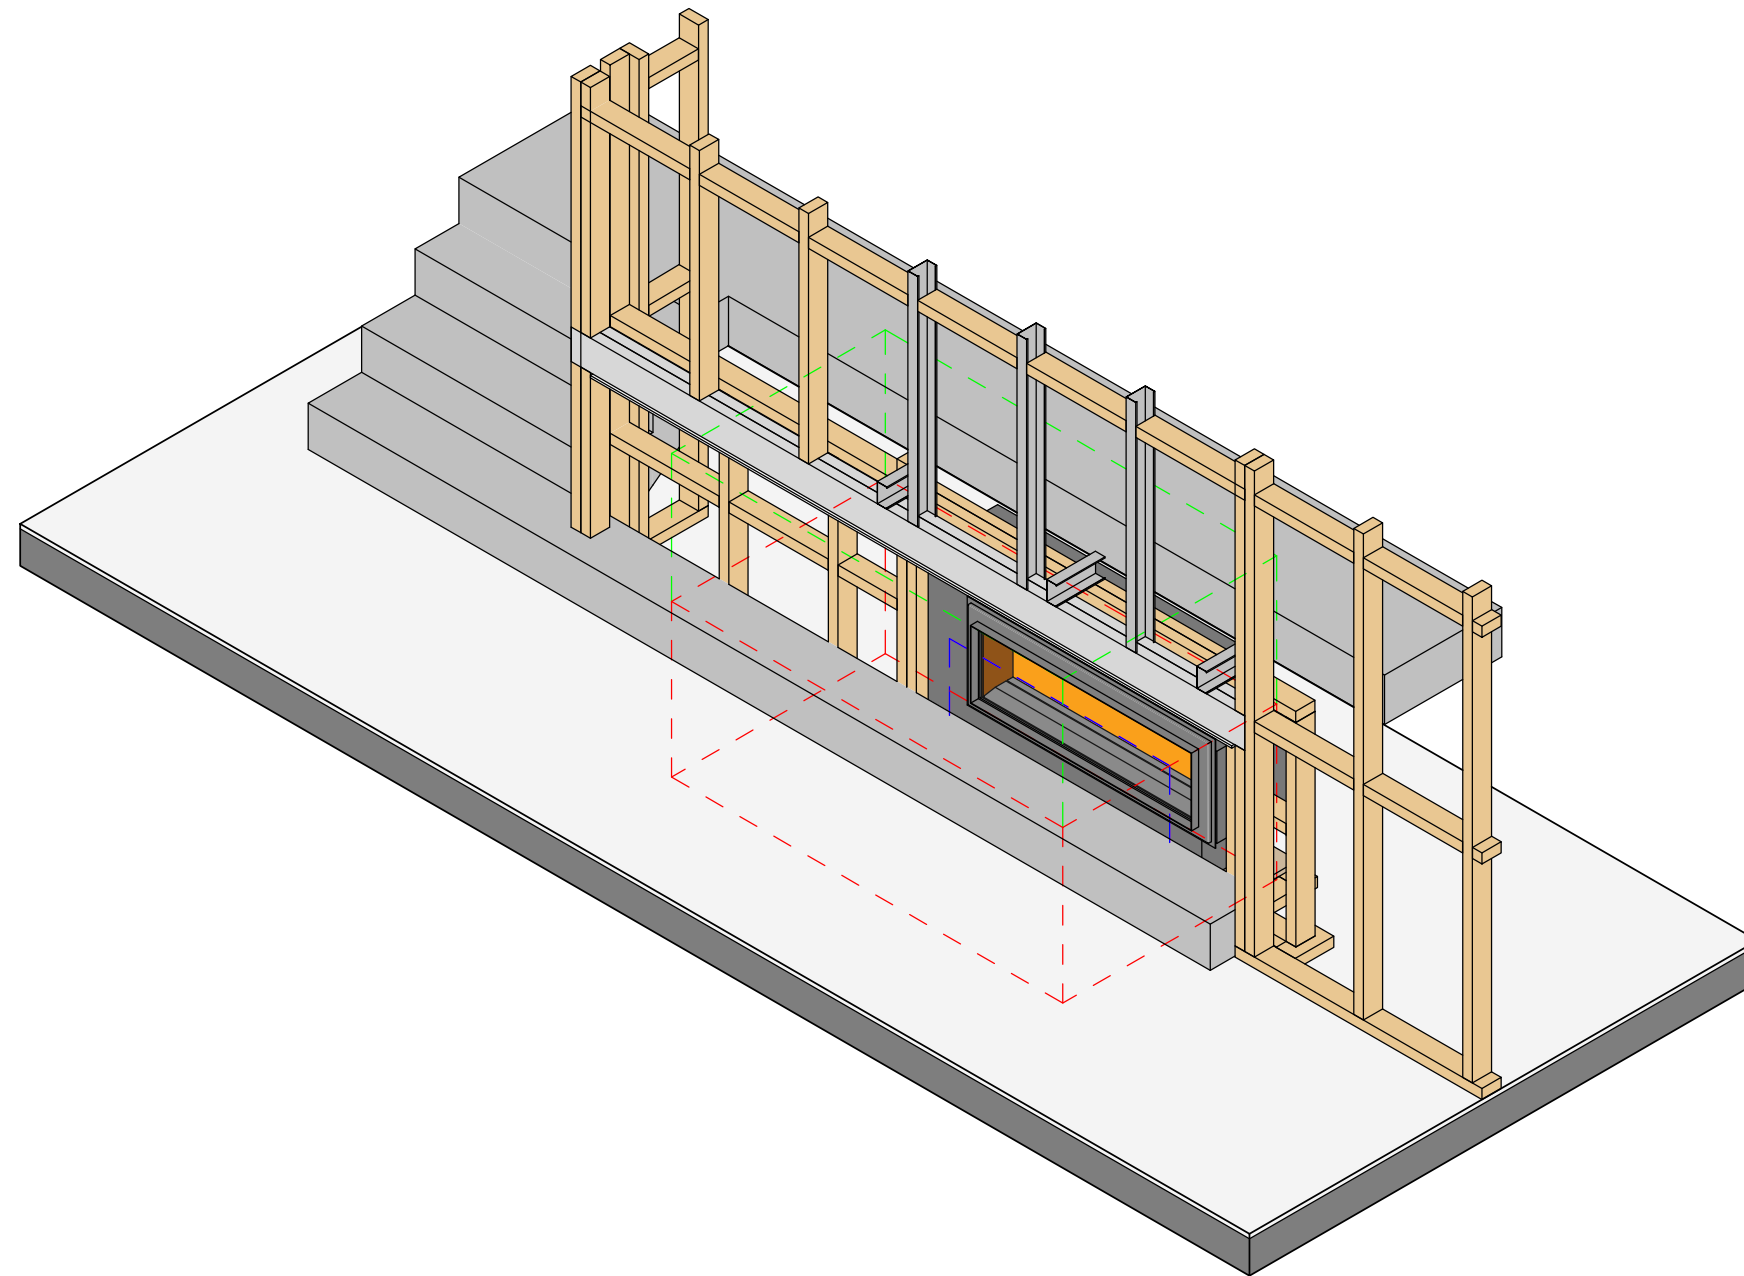

Note:
Non Combustable zones require the use of non combustable framing and linings.

Isometric View

Original Sheet Size A3 Note that designs illustrated are indicative examples only and will require specific design.

© 2019 Rinnai New Zealand Ltd. Rinnai is constantly improving its products, and as such, all information and specifications are subject to change or variation without notice.

Linear Fire 1000 - Single Sided
Isometric Structure
Isometric Structure