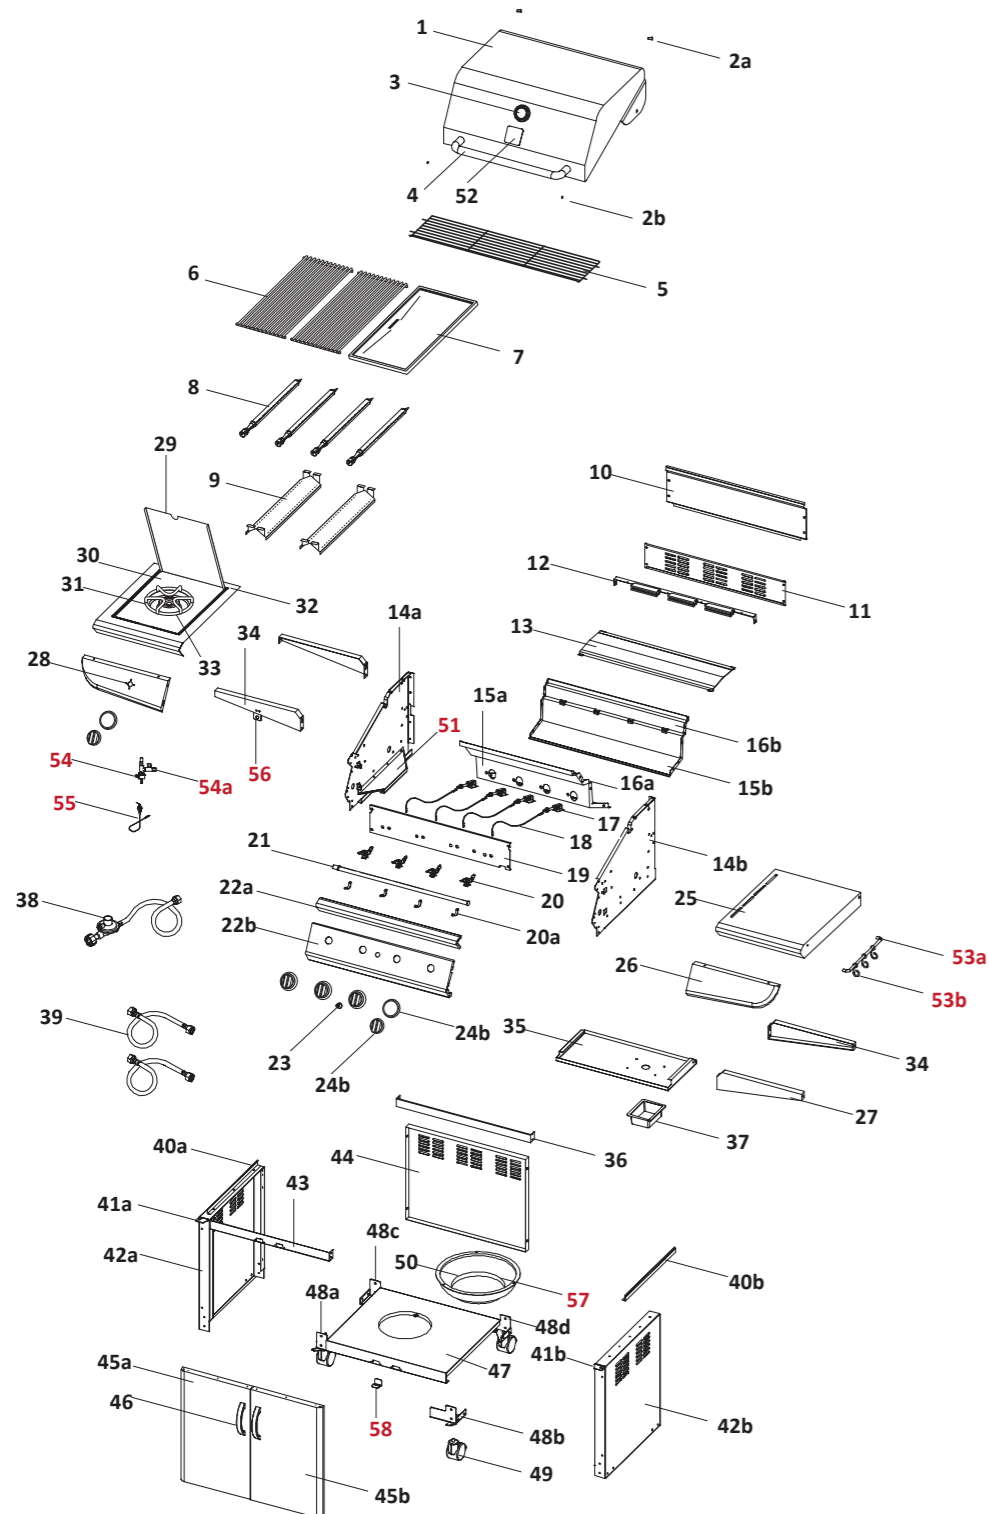

BBQ Portico Harvey Norman exclusive

This diagram is provided to assist you to identify parts if replacement is necessary. Contact your place of purchase or the manufacturer to enquire about parts, availability and/or service.

Ref.	Description	Qty.	Part No.
53a	Tool holder	1	18383
53b	Tool hook	3	18384
54	Side burner valve	1	18328
54a	Side burner orifice	1	18329
55	Ignition wire set for side burner	1	18467
56	Side burner bracket	1	18330
57	Gas cylinder housing tray	1	18381
58	Door guide	1	18394
-	Hardware pack	1	18331
-	BBQ cover	1	ABBQ2022