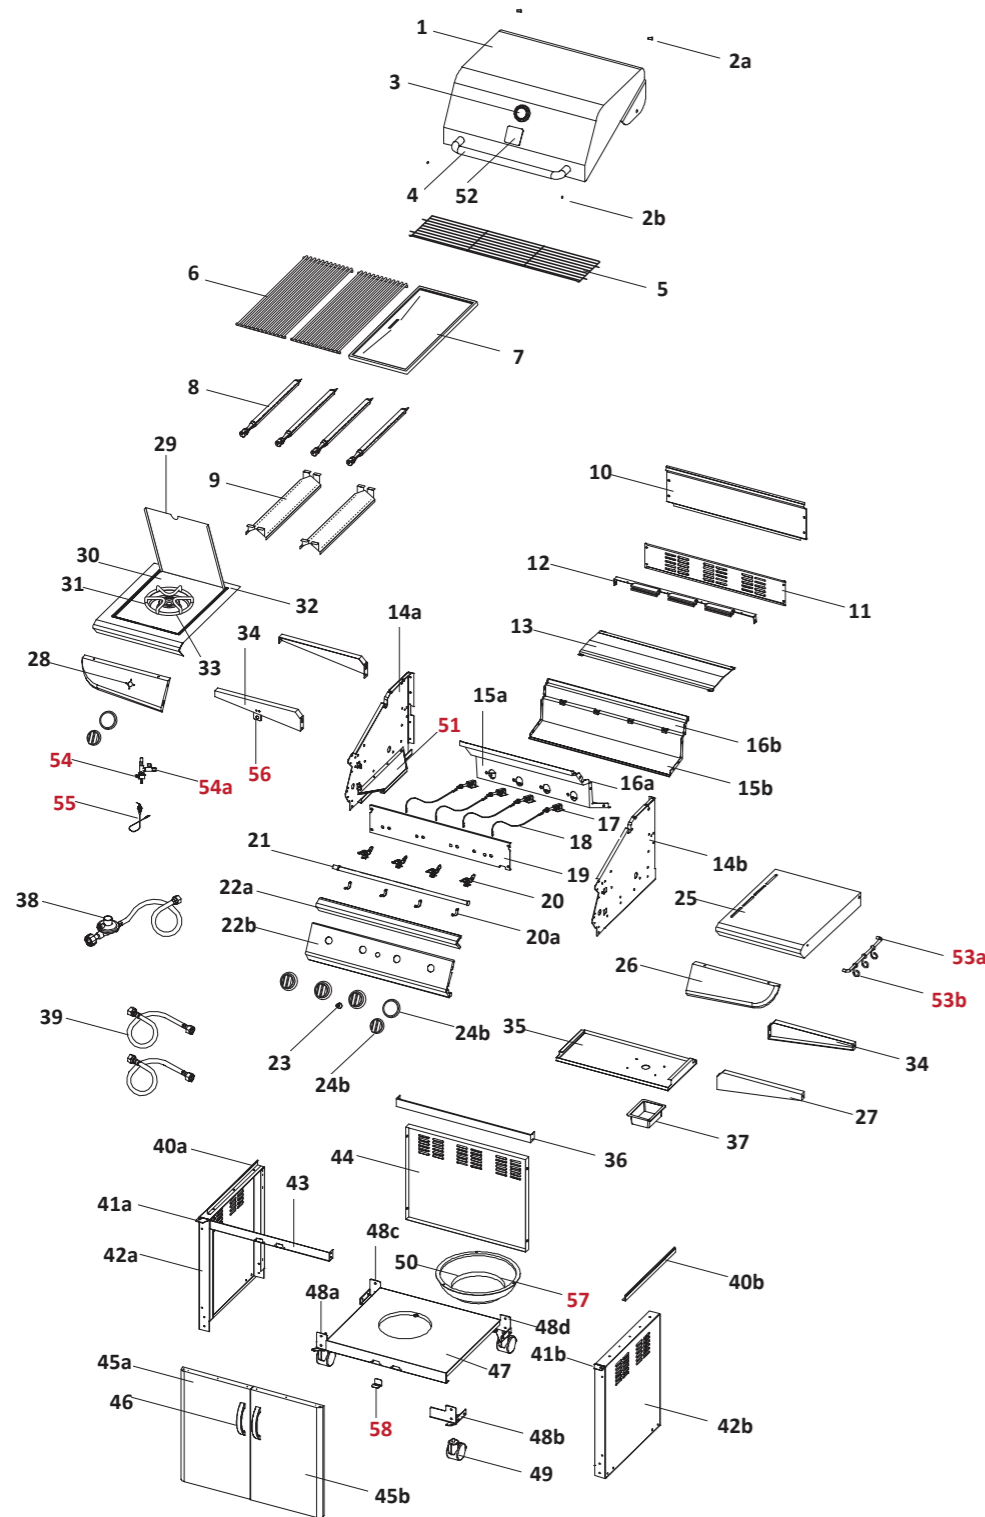

Ref.	Description	Qty.	Part No.
1	Hood	1	18295
2a	Hood hinge	2	18333
2b	Protective pad	2	17313
3	Temperature gauge	1	17308
4	Hood handle	1	18334
4a	Hood handle bracket left	1	18296
5	Cooking rack (secondary) SS 655 x 200 mm	1	18297
6	Grill plate cast iron 165 x 485 mm	2	18293
7	Hot plate cast iron 320 x 485 mm	1	18337
8	Burner main	4	18406
9	Flame tamer	2	18298
10	Bowl wind shield	1	18408
11	Rear wind shield	1	18299
12	Burner bracket	1	18300
13	Heat shield for body	1	18301
14a	Body panel left	1	18302
14b	Body panel right	1	18303
15a	Body panel front	1	18304
15b	Body panel rear	1	18305
16a	Flame tamer bracket front	4	18404
16b	Flame tamer bracket rear	4	18405
17	Gas collector with electrode	1	17035
18	Electronic wire set	1	18306
19	Gas valve heat shield	1	18307
20	Main burner gas valve	4	18308
20a	Main burner orifice	1	18350
21	Manifold	1	18309
22a	Control panel top	1	18310
22b	Control panel bottom	1	18311
23	Electric ignitor	1	18107
24a	Burner control knob main & side burner	5	18357
24b	Knob seat	5	18420
25	Side shelf right	1	18312
26	Side shelf decorative panel right	1	18313