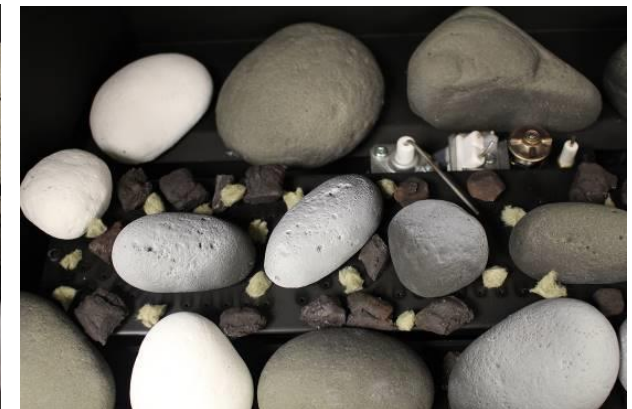

MODEL: RDV700

STONE LOCATION GUIDE

Mix the bag of Vermiculite to the bag of Glass and pour into the tray

Place the granules and rock wool evenly around the stones on the burner. DO NOT place the granules near the flame rods or the pilot (circled area above) as this can cause lighting issues.

Part No 12984 Issue B

MODEL: RDV700

LOG LOCATION GUIDE

Mix the bag of Vermiculite to the bag of Glass and pour into the tray

Place the granules and rock wool evenly across the burner. DO NOT place the granules near the flame rods or the pilot (circled area above) as this can cause lighting issues.