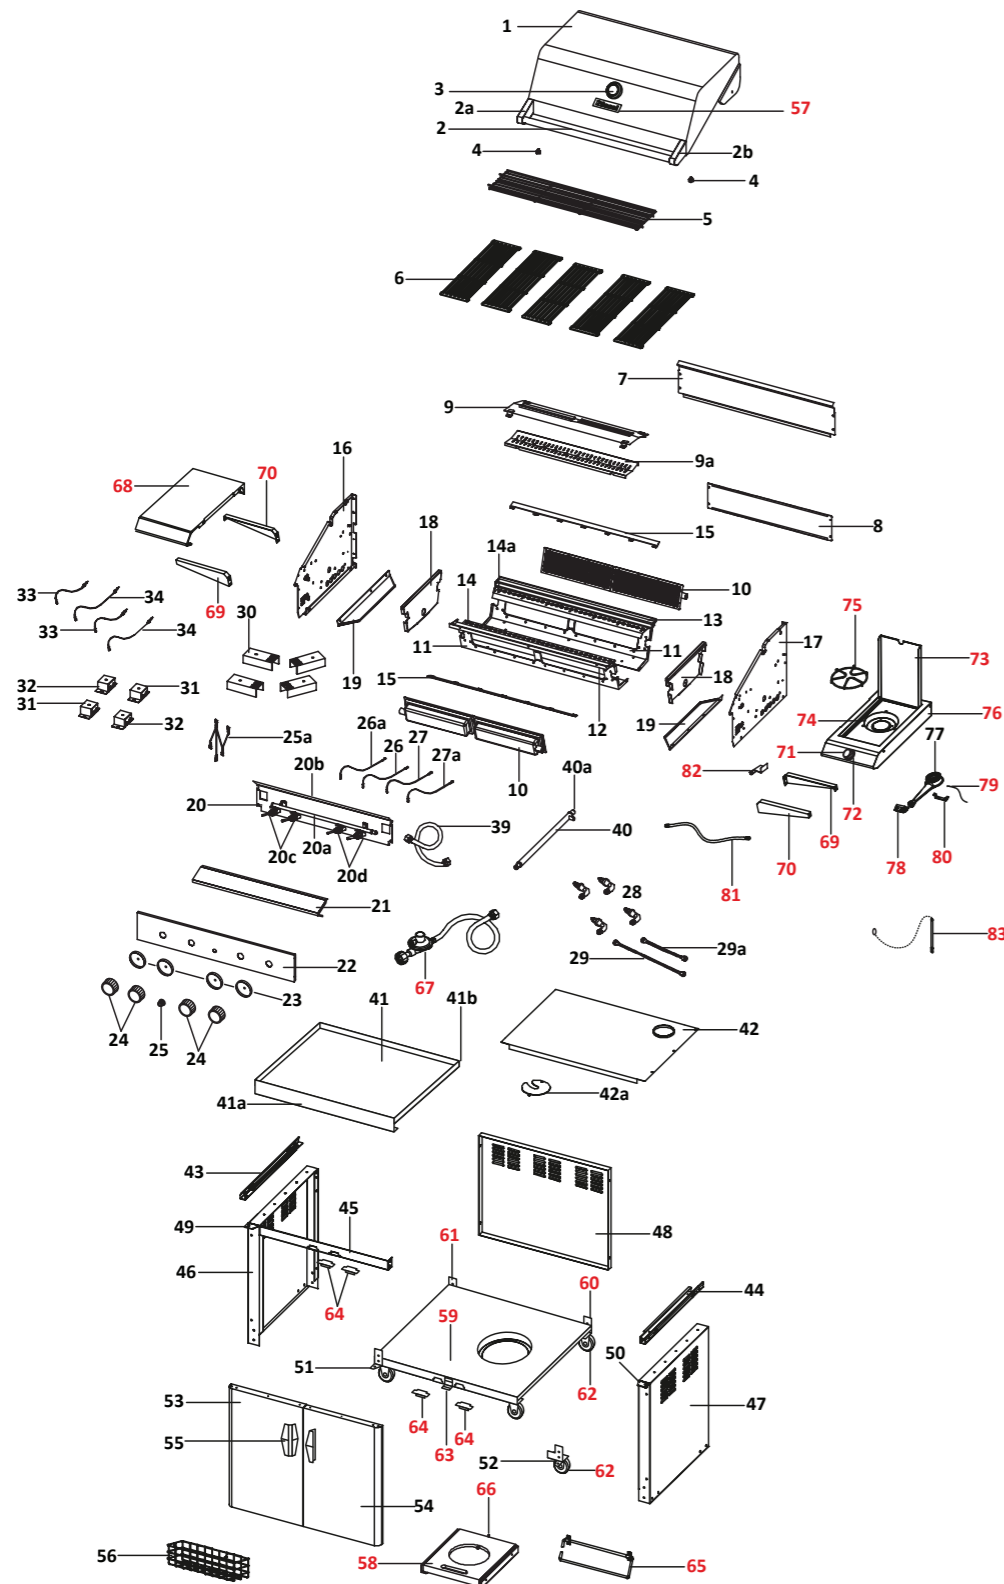

Rinnai | Crossray BBQ

This diagram is provided to assist you to identify parts if replacement is necessary. Contact your place of purchase or the manufacturer to enquire about parts, availability and/or service.

Ref.	Description	Qty.	Part No.
57	Rinnai badge	1	17104
58	Cylinder pull-out tray assembly	1	18528
59	Trolley bottom shelf	1	18529
60	Castor seat - right rear	1	18443
61	Castor seat - left rear	1	18441
62	Castor	4	18530
63	Door guide plate	1	18451
64	Door magnet	4	18452
65	Towel rack	1	18448
66	Wing bolt	1	18531
67	Regulator	1	18426
68	Side shelf - left	1	18455
69	Side shelf bracket - left front/right rear	2	18456
70	Side shelf bracket - right front/left rear	2	18457
71	Control knob - side burner	1	18419
72	Control knob seat - side	1	18420
73	Side shelf lid	1	18460
74	Side shelf body	1	18461
75	Pot support	1	17379
76	Side shelf trim plate	1	18462
77	Side burner	1	18463
78	Gas valve - side (without jet)	1	18465
78a	Jet - side burner	1	18466
79	Ignition wire set - side burner	1	18467
80	Side burner bracket	1	18532
81	Side burner hose	1	18469
82	Side burner hose bracket	1	18470
83	Lighting stick	2	18535
-	Hardware pack	1	18533
-	BBQ cover	1	ABBQ2018
-	Valve plunger 20.1 mm Crossray	1	18669
-	Valve plunger 20.8 mm Crossray	1	18670