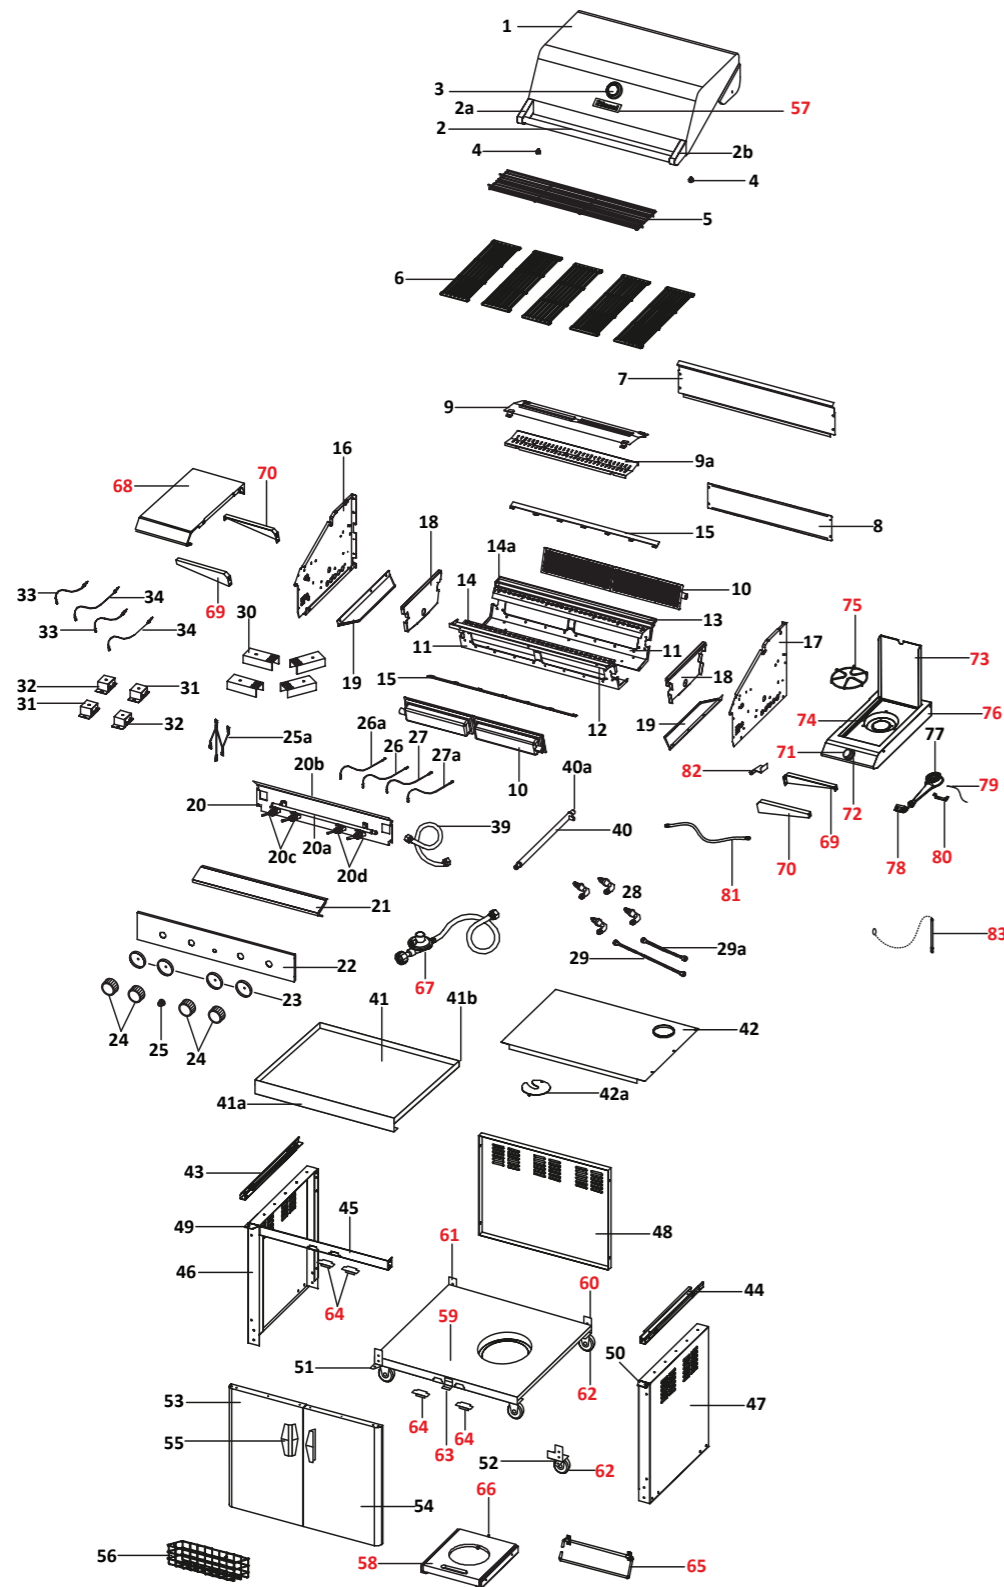

Ref.	Description	Qty.	Part No.
1	Hood assembly	1	18473
2	Hood handle	1	18474
2a	Hood handle bracket - left	1	18399
2b	Hood handle bracket - right	1	18400
3	Temperature gauge	1	17308
4	Protective pad	2	18881
5	Secondary cooking rack (stainless)	1	18475
6	Grill plate (cast iron 165 x 485 mm)	5	18476
-	Hotplate (cast iron 320 x 485 mm)	1	17584
7	Bowl panel - rear	1	18478
8	Bowl wind shield	1	18479
9	Grease tray heat shield - upper	1	18480
9a	Grease tray heat shield - lower	1	18481
10	Infra-red burner assembly	4	18482
11	Bowl panel - front rear	2	18483
12	Bowl panel - front upper	1	18484
13	Bowl panel - rear upper	1	18485
14	Bowl grease shield - lower front	1	18487
14a	Bowl grease shield - lower rear	1	18488
15	Bowl grease shield - upper	2	18489
16	Bowl panel - left	1	18490
17	Bowl panel - right	1	18491
18	Bowl grease shield - upper left/right	2	18492
19	Bowl grease shield - lower left/right	2	18493
20	Manifold assembly (one set)	1	18494
20a	Manifold (for valves)	1	18496
20b	Gas valve heat shield	1	18497
20c	Gas valve - left (without jet)	2	18498
20d	Gas valve - right (without jet)	2	18499
21	Control panel - upper	1	18850
22	Control panel - lower (screen print)	1	18501
23	Control knob seat	4	18502
24	Knob	4	18503
25	Electronic igniter - 4 port	1	18504
25a	Electronic wire set - 4 contact	1	18505