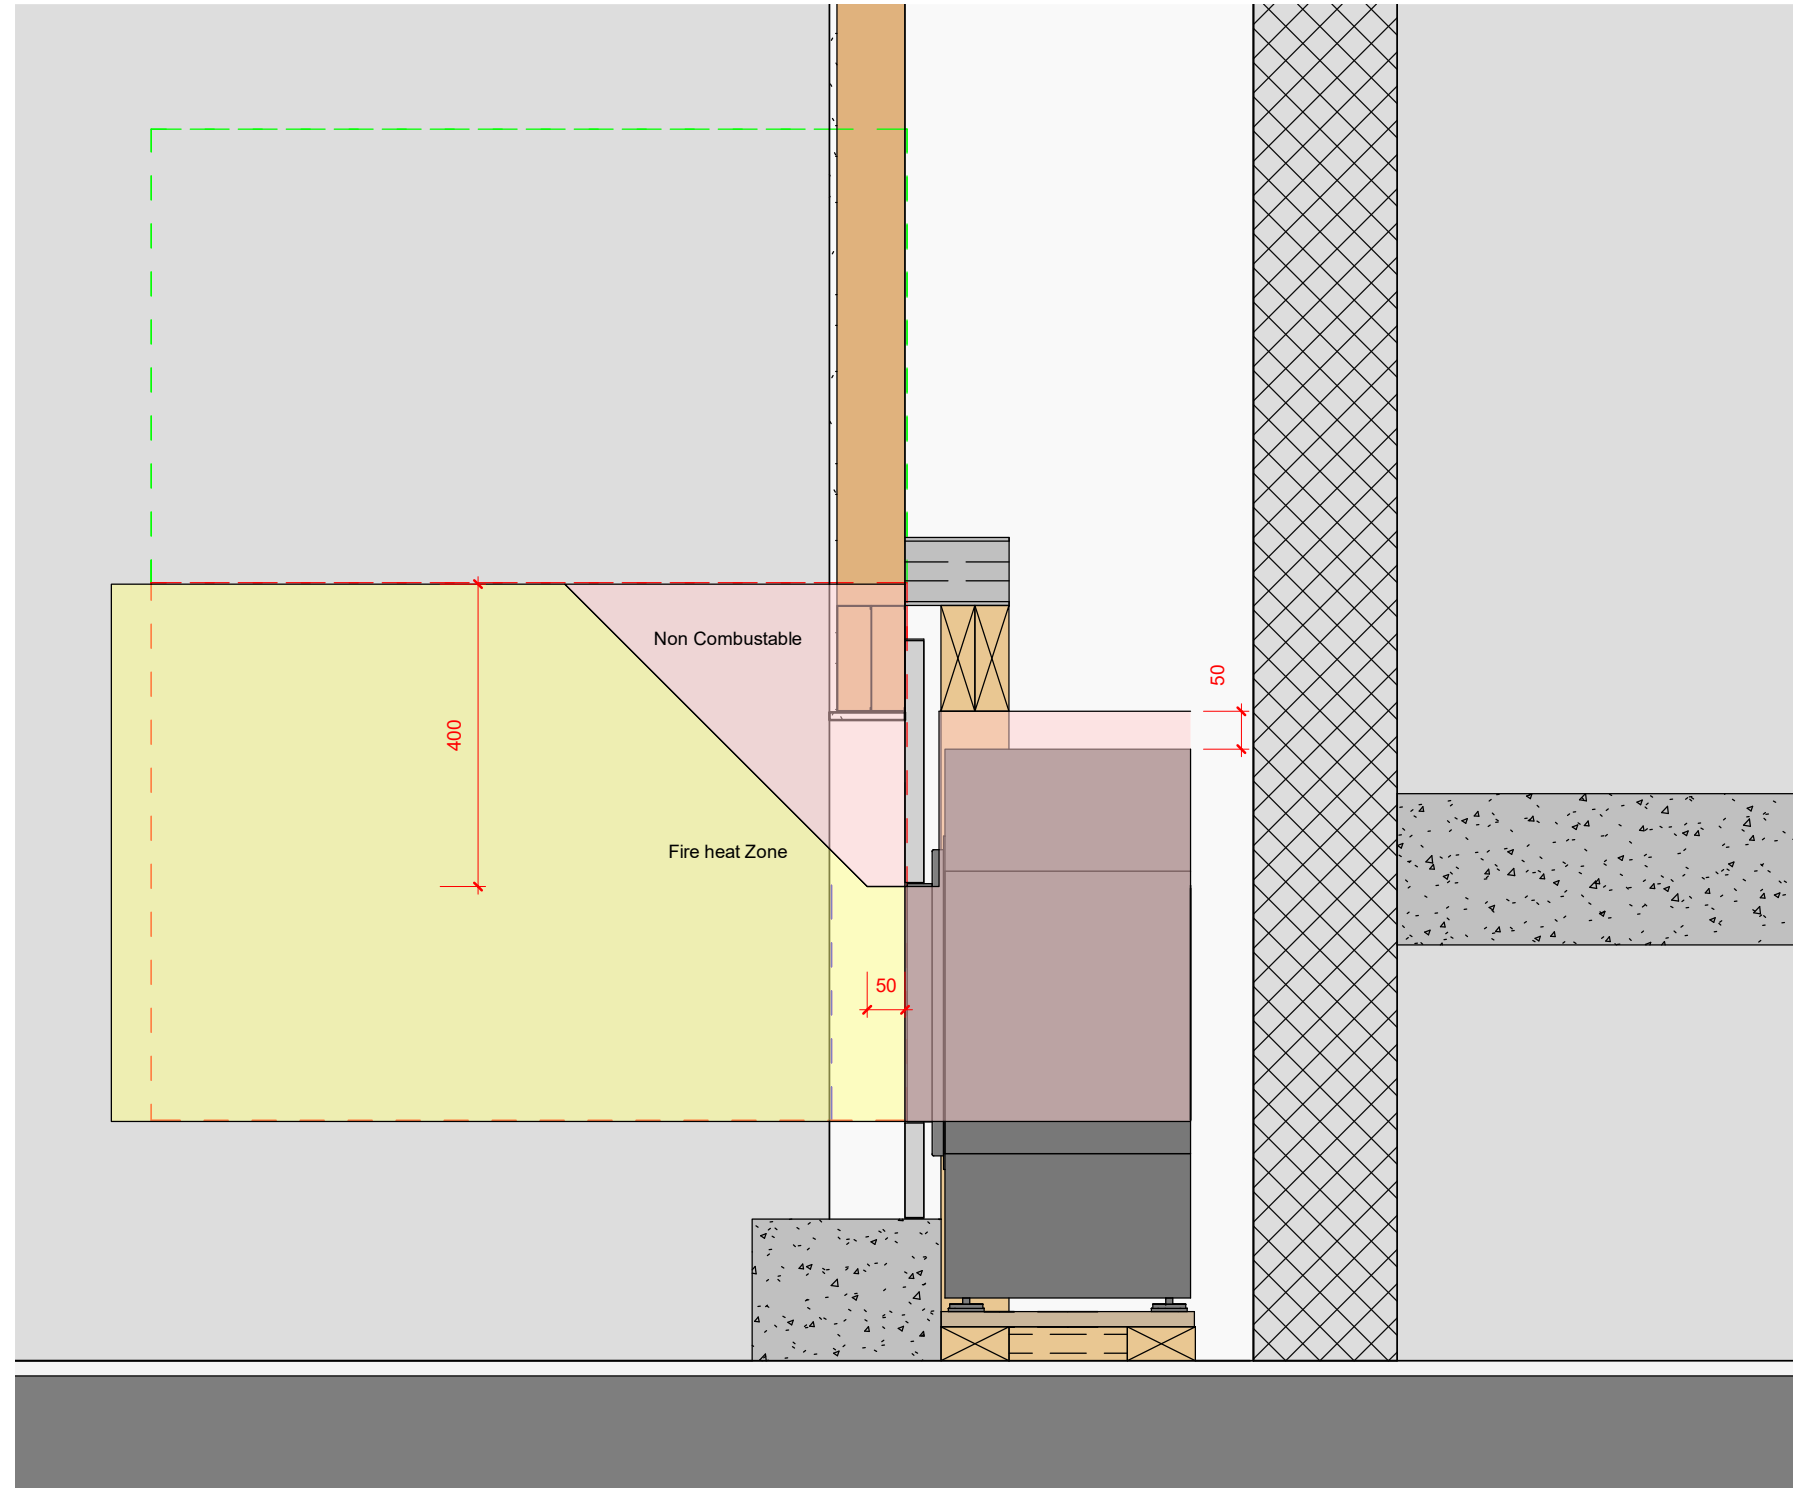

Note:
Non Combustable zones require the use of non combustable framing and linings.

Section
1 : 10

Original Sheet Size A3 Note that designs illustrated are indicative examples only and will require specific design.

© 2019 Rinnai New Zealand Ltd. Rinnai is constantly improving its products, and as such, all information and specifications are subject to change or variation without notice.

Linear Fire 1000 - Single Sided

Section
Sections

0800 746 624
Family: linear1000_ss
Type: Linear
Scale: 1 : 10
July 2019

Sheet: rinnai_linear1000_ss_030