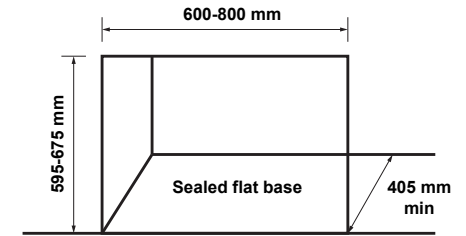

Timberflame IB35R / IB35ETR

Market release: 1999 / 2001 Discontinued: 2010 / 2014

i The IB35's have a large curved section that sits in front of the enclosure. The newer models sit more flush within the enclosure. Always consult a licensed gasfitter to determine suitability of replacement product.

Novo Inbuilt (direct vent flue)

Neo Inbuilt (natural draft flue)

Ember 600 (direct vent flue)

Compact 2 (natural draft flue)

Comments

Red (upper figures) are for a masonry enclosure. Masonry enclosure dimensions are marginally smaller due to the flexi flue connection.