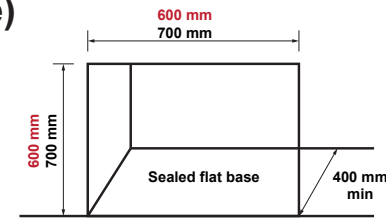

Timberflame IB35R / IB35ETR

Market release: 1999 / 2001 Discontinued: 2010 / 2014

i The IB35's have a large curved section that sits in front of the enclosure. The newer models sit more flush within the enclosure. Always consult a licensed gasfitter to determine suitability of replacement product.

Novo Inbuilt (direct vent flue)

Neo Inbuilt (natural draft flue)

Ember 600 (direct vent flue)

Compact 2 (natural draft flue)

Comments

Red (upper figures) are for a masonry enclosure. Masonry enclosure dimensions are marginally smaller due to the flexi flue connection.