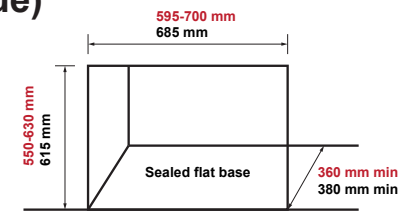

Novo Inbuilt (direct vent flue)

Neo Inbuilt (natural draft flue)

Ember 600 (direct vent flue)

Compact 2 (natural draft flue)

Comments

Red (upper figures) are for a masonry enclosure. Masonry enclosure dimensions are marginally smaller due to the flexi flue connection.