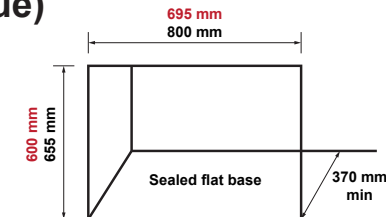

Timberflame IB35R / IB35ETR

Market release: 1999 / 2001 Discontinued: 2010 / 2014

i The IB35's have a large curved section that sits in front of the enclosure. The newer models sit more flush within the enclosure. Always consult a licensed gasfitter to determine suitability of replacement product.

Novo Inbuilt (direct vent flue)

Neo Inbuilt (natural draft flue)

Ember 600 (direct vent flue)

Compact 2 (natural draft flue)

Comments

Red (upper figures) are for a masonry enclosure. Masonry enclosure dimensions are marginally smaller due to the flexi flue connection.