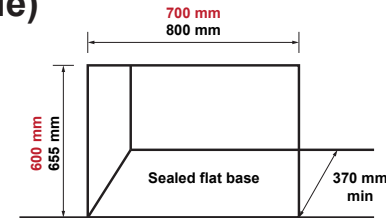

Timberflame IB35R / IB35ETR

Market release: 1999 / 2001 Discontinued: 2010 / 2014

i The IB35's have a large curved section that sits in front of the enclosure. The newer models sit more flush within the enclosure. Always consult a licensed gasfitter to determine suitability of replacement product.

Novo Inbuilt (direct vent flue)

Neo Inbuilt (natural draft flue)

Ember 600 (direct vent flue)

Compact 2 (natural draft flue)

Comments

Red (upper figures) are for a masonry enclosure. Masonry enclosure dimensions are marginally smaller due to the flexi flue connection.