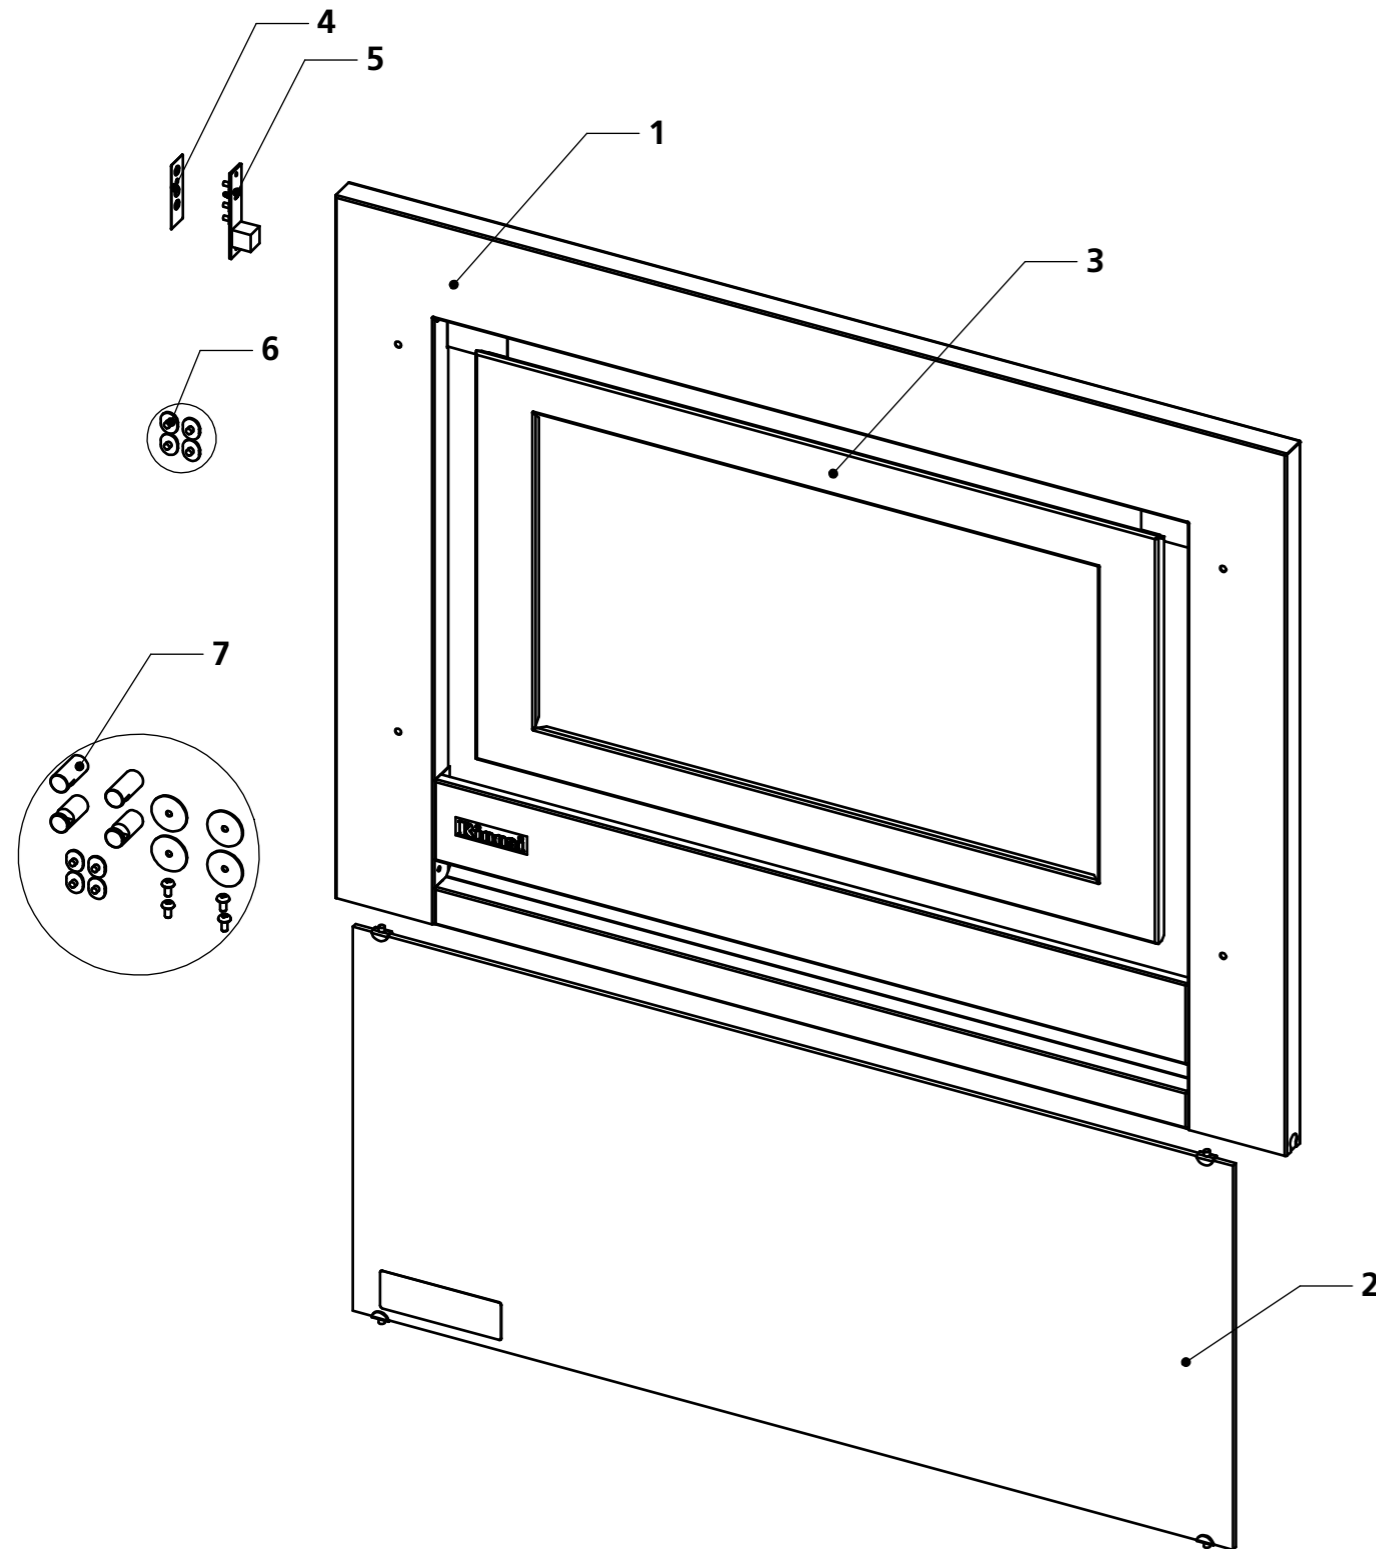

This diagram is provided to assist you to identify parts if replacement is necessary. Contact your place of purchase or the manufacturer to enquire about parts, availability and/or service.

Standard frame

Ref.	Description	Qty.	Part No.
1*	Frame replacement: Galaxy black	1	11970
1*	Frame replacement: Stainless	1	11971
1*	Frame replacement: Galaxy black with stainless steel trim	1	11972
2	Glass guard replacement	1	11973
3	Inner frame replacement: Stainless steel	1	11974
3	Inner frame replacement: Black	1	11975
4	Control label C2	1	11913
5	Manual control switch C2	1	11912
6	Grommet set 4 glass standoff	1	11977
7	Standoff replacement set	1	11976
-	Glass seal tape 2 m replacement kit	1	R7010

* The frame replacement also includes part 11912 (manual control switch), and 11913 (control label)