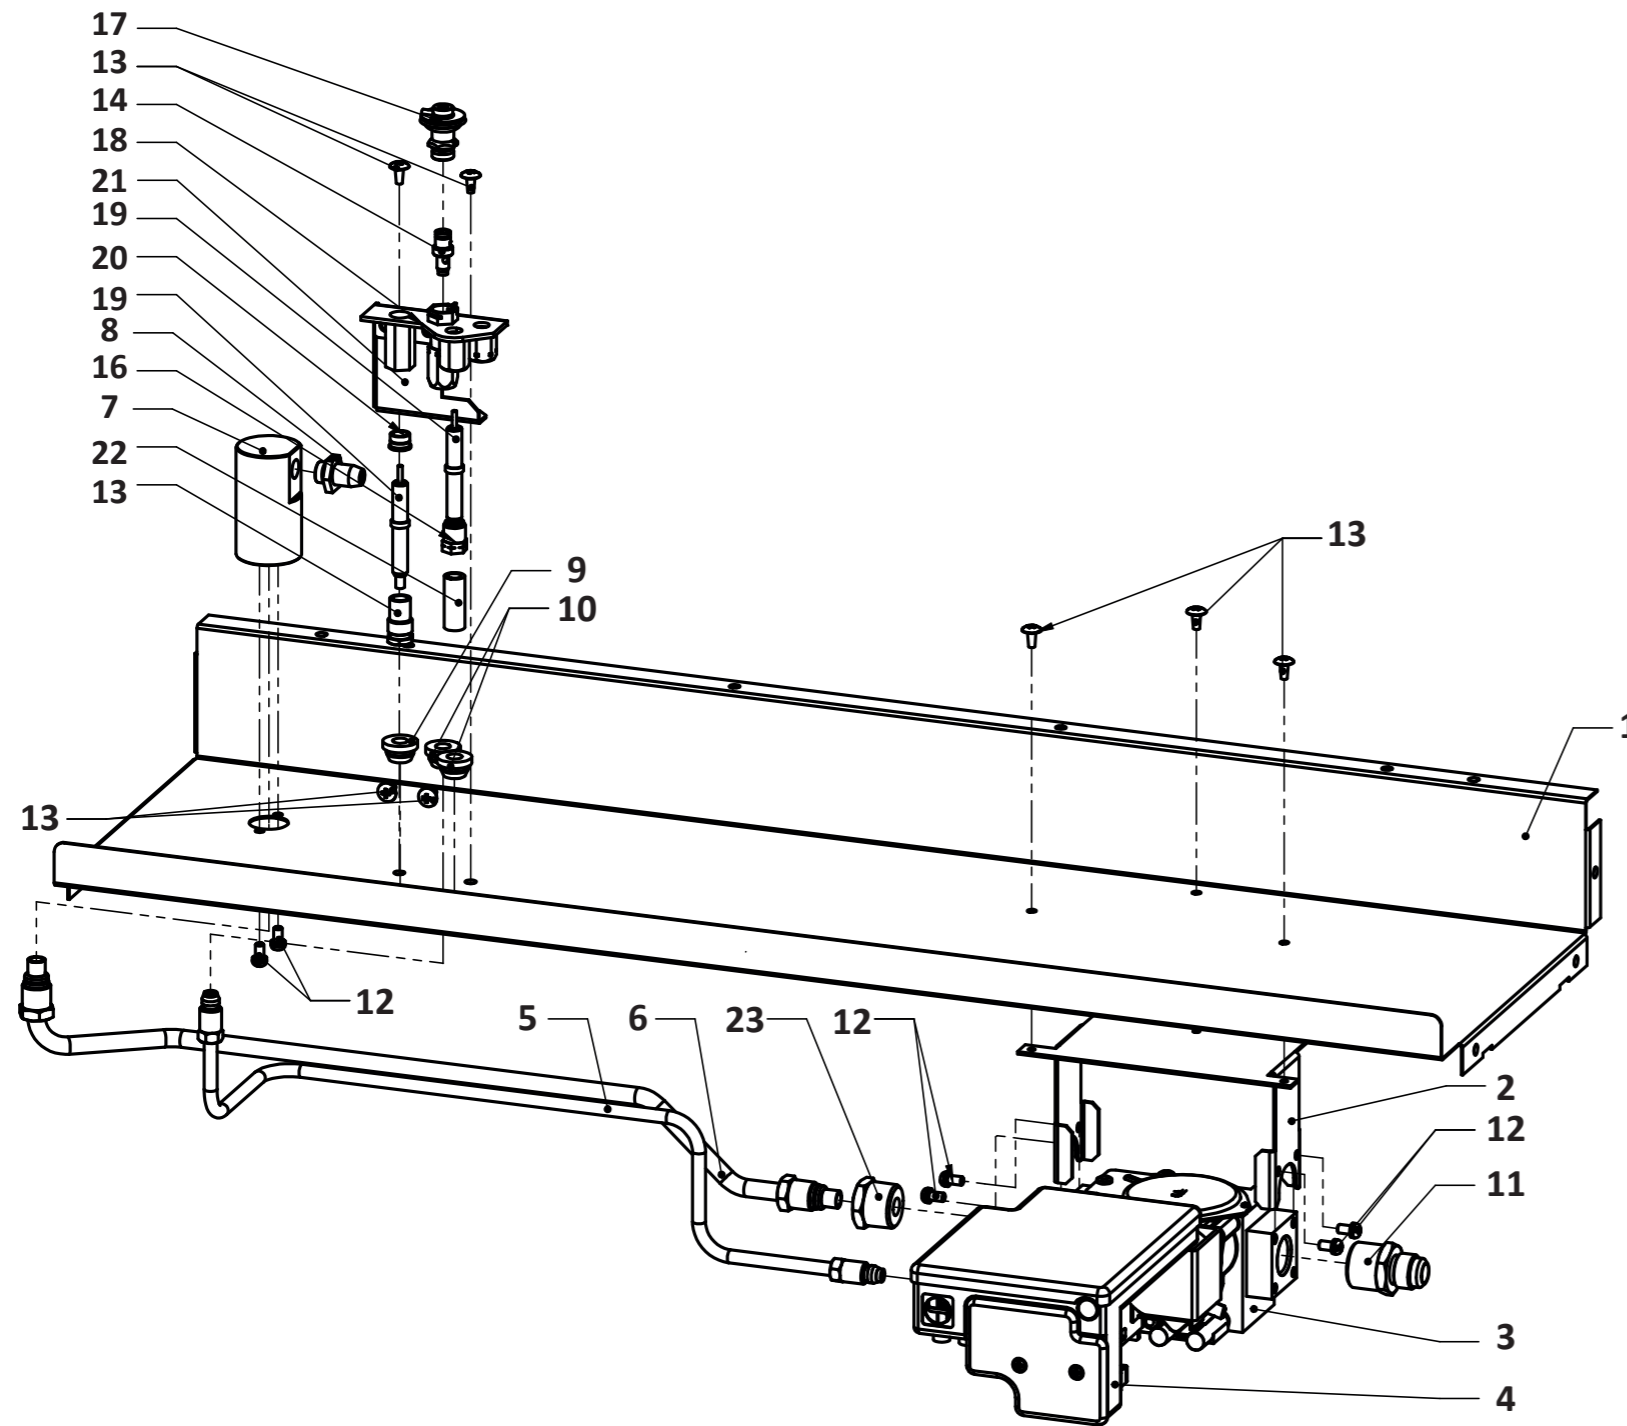

This diagram is provided to assist you to identify parts if replacement is necessary. Contact your place of purchase or the manufacturer to enquire about parts, availability and/or service.

Ref.	Description	Qty.	Part No.
1	Burner support	1	11856
2	Gas control mounting bracket	1	11863
3	Gas control sigma 845 SIT	1	10600
4	Ignition pack DBC 579 SIT (no re-ignition)	1	12760
5	Pilot tube replacement assembly	1	11968
6	Gas supply tube	1	11891
7	Injector block	1	11530
8	Injector 1.55 LPG	1	11868
8	Injector 2.8 NG	1	11892
9	Grommet silicon 2Ø1.8 hole	1	10294
10	Grommet silicon Ø4 hole	2	10293
11	Reducing flare 3/8 x 1/2	1	5074
12	Screw M4 x 8 PHPMZ springwash	6	9064
13	Screw 2 truss 4 x 8 tap zinc	7	9151
14	Injector LPG 35	1	7873
14	Injector pilot NG 62	1	7795
15	Electrode nut ETR	1	7900
16	Electrode nut (SIT)	1	7876
17	Pilot convertible hood 2 flame	1	7871
18	Pilot body top convertible	1	7870
19	Electrode	2	7875
20	Spacer electrode pilot	1	7902
21	Pilot bracket	1	11862
22	Electrode sheath silicone PK2	1	12931
23	Pipe adaptor 1/2" BSPT	1	11589
not drawn	Sensor wire SIT	1	11910
not drawn	HT lead SIT control	1	11911