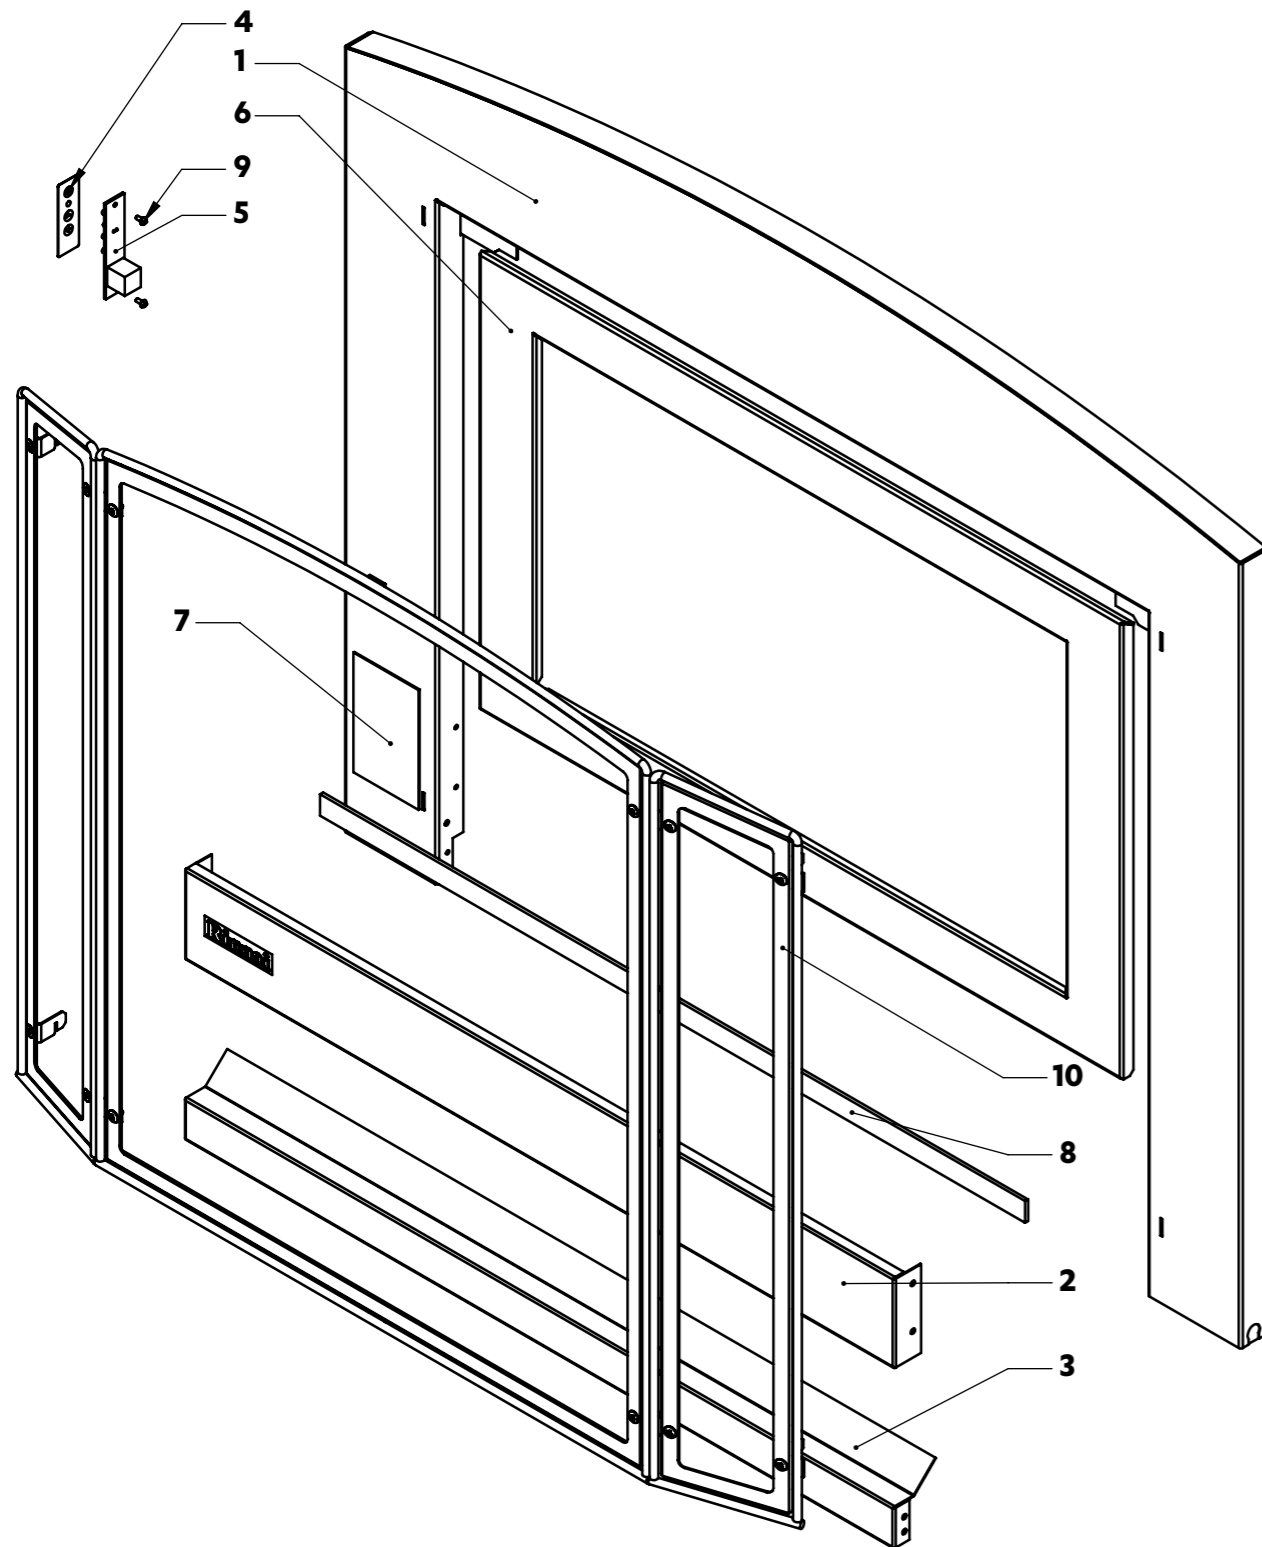

This diagram is provided to assist you to identify parts if replacement is necessary. Contact your place of purchase or the manufacturer to enquire about parts, availability and/or service.

Inbuilt Classic Premium frame

Ref.	Description	Qty.	Part No.
1	Classic front outer assembly painted	1	12120J
2	Front panel upper black	1	11880J
3	Front panel lower black	1	11882J
4	Control label C2	1	11913
5	Manual control switch C2	1	11912
6	Glass frame black	1	11893B
7	Label warning portrait black	1	6595
8	Foam tape inseal 1m	1	12398
9	Screw 2-pan head tapping	2	9150
10	Classic guard assembly wire frame silver (used in R2323)	1	12123SH
10	Classic guard assembly wire frame bronze (used in R2324)	1	12123BZ