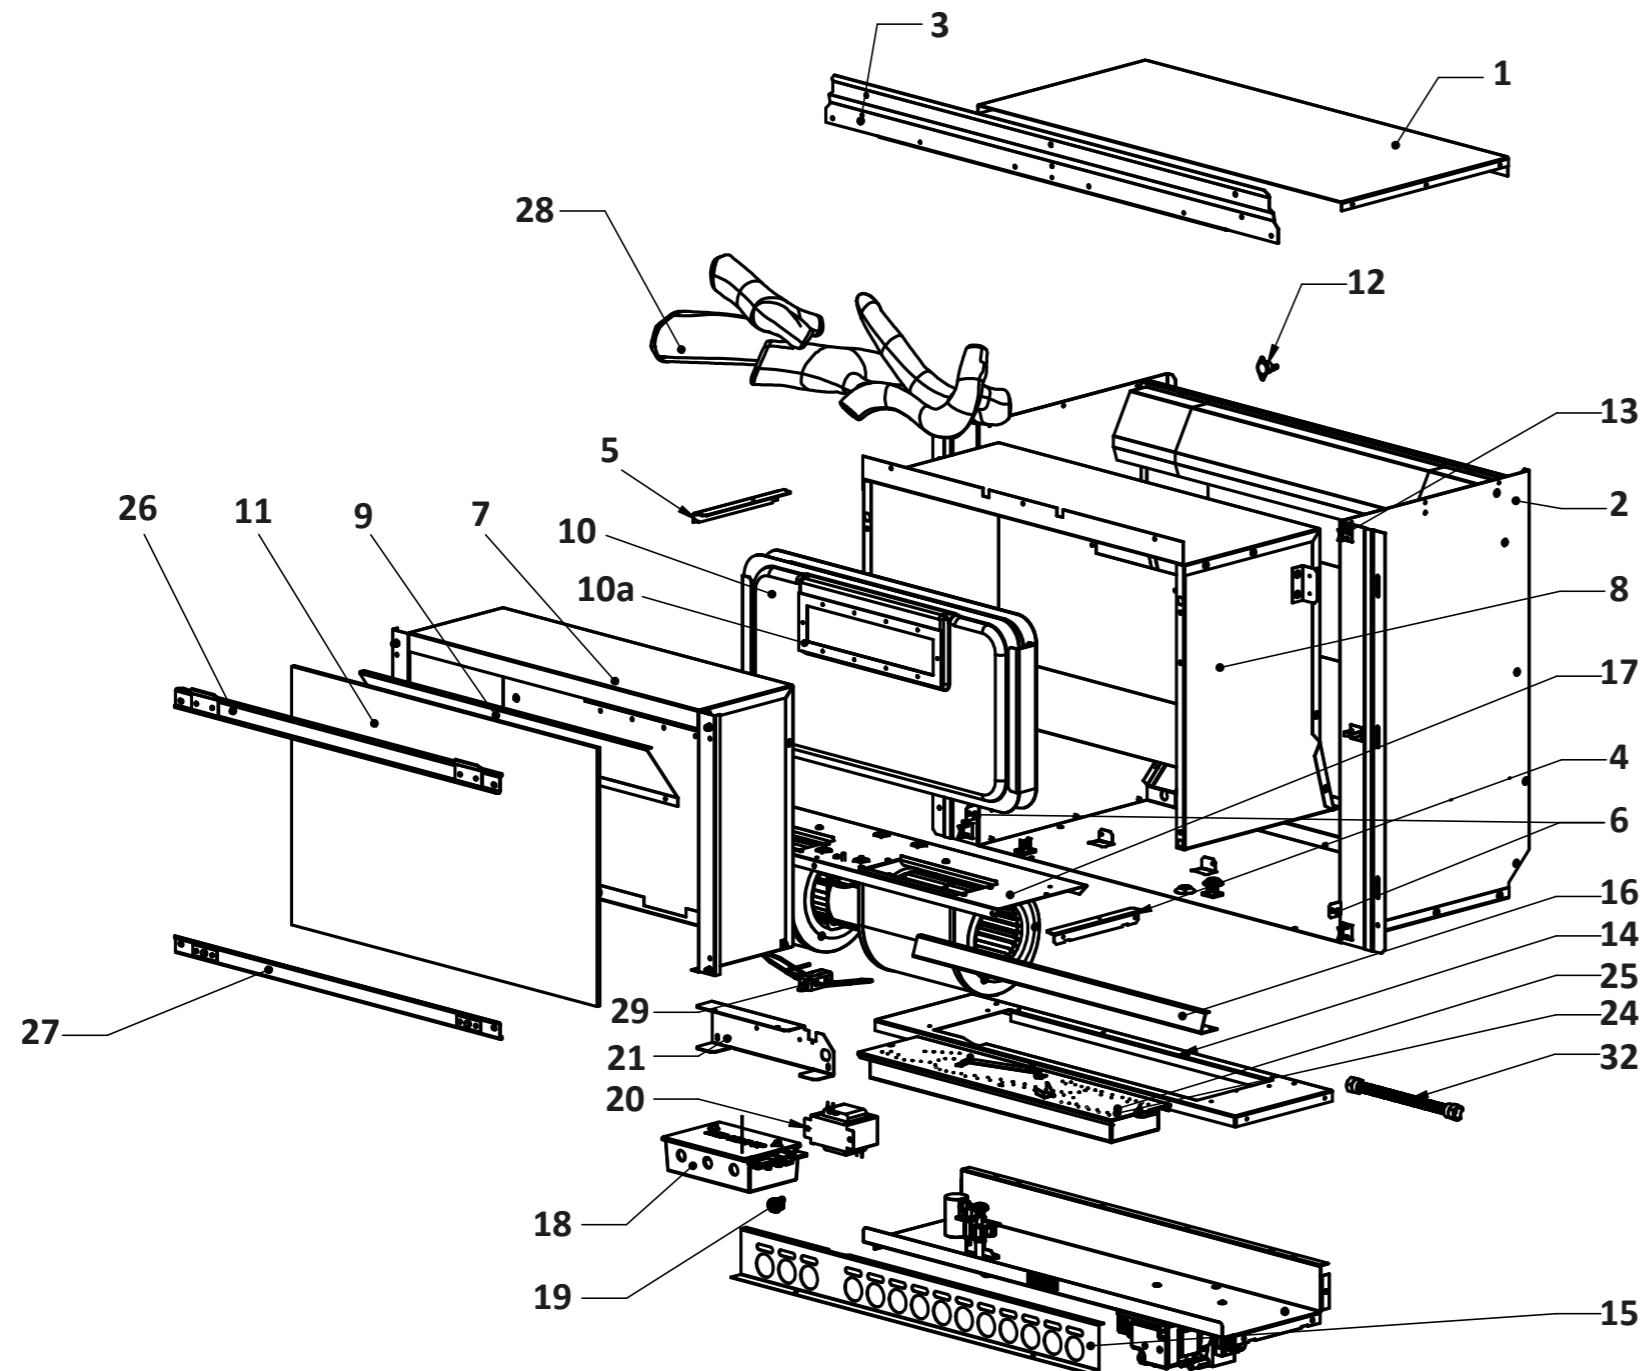

This diagram is provided to assist you to identify parts if replacement is necessary. Contact your place of purchase or the manufacturer to enquire about parts, availability and/or service.

Ref.	Description	Qty.	Part No.
1	Panel top	1	11854
2	Body outer assembly painted	1	11884B
3	Top panel trim painted	1	11855B
4	Fan mount bracket RH	1	11860
5	Fan mount bracket LH	1	11859
6	Surround retaining bracket	2	11865
7	Combustion chamber RIB23 spare part (includes #9 12319F and instruction sheet 12326)	1	12327
8	Air guide replacement assembly	1	11967
9	Combustion chamber inner shield painted	1	12319F
10	Heat exchanger assembly	1	11964
10a	Heat exchanger gasket (rectangle)	-	10925
11	Glass replacement assembly	1	11966
12	OHS 80C (OFF ES-1105)	1	1778
13	Cable clip	8	10309
14	Burner surround painted	1	11857F
15	Burner air intake painted	1	11858B
16	Pilot shield	1	11873F
17	Fan replacement assembly	1	11965
18	Control unit replacement RF	1	11671
19	Power cord holder	1	7845
20	Transformer	1	11538
21	Electronics mounting bracket	1	11864
24	Burner assembly black NG	1	11886F
25	Burner assembly black LPG	1	13082F
26	Glass retainer top assembly	1	11962
27	Glass retainer bottom assembly	1	11963
28	Log set**	1	13799
not drawn	Granule pack**	1	2544
** Correct positioning of the log set and granules are critical to the performance of the heater. Always follow the instructions detailed in the installation manual.			
29	Filter assembly EMI	1	11713
32	Flexitube 3/8 x 8 CW 5/8-18 nuts	1	7835
not drawn	Harness wiring	1	11909
not drawn	Harness OH switch	1	11924
not drawn	Power cord black	1	6765B
not drawn	Harness OHS	1	11594
not drawn	Remote control replacement RF	1	11674
not drawn	Cat5 cable 1.4 m	1	11925