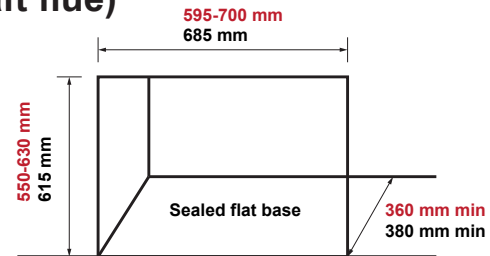

Compact 2 (natural draft flue)

Comments

Red (upper figures) are for a masonry enclosure. Masonry enclosure dimensions are marginally smaller due to the flexi flue connection.

Other inbuilt fires are not suitable due to their larger minimum depth requirement.