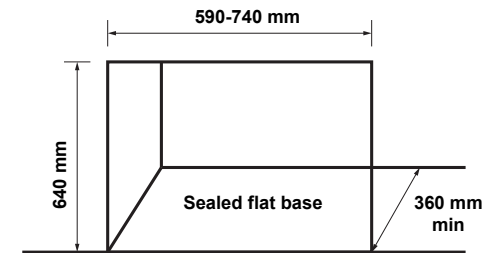

Compact 2 (natural draft flue)

Comments

Red (upper figures) are for a masonry enclosure. Masonry enclosure dimensions are marginally smaller due to the flexi flue connection.

Other inbuilt fires are not suitable due to their larger minimum depth requirement.