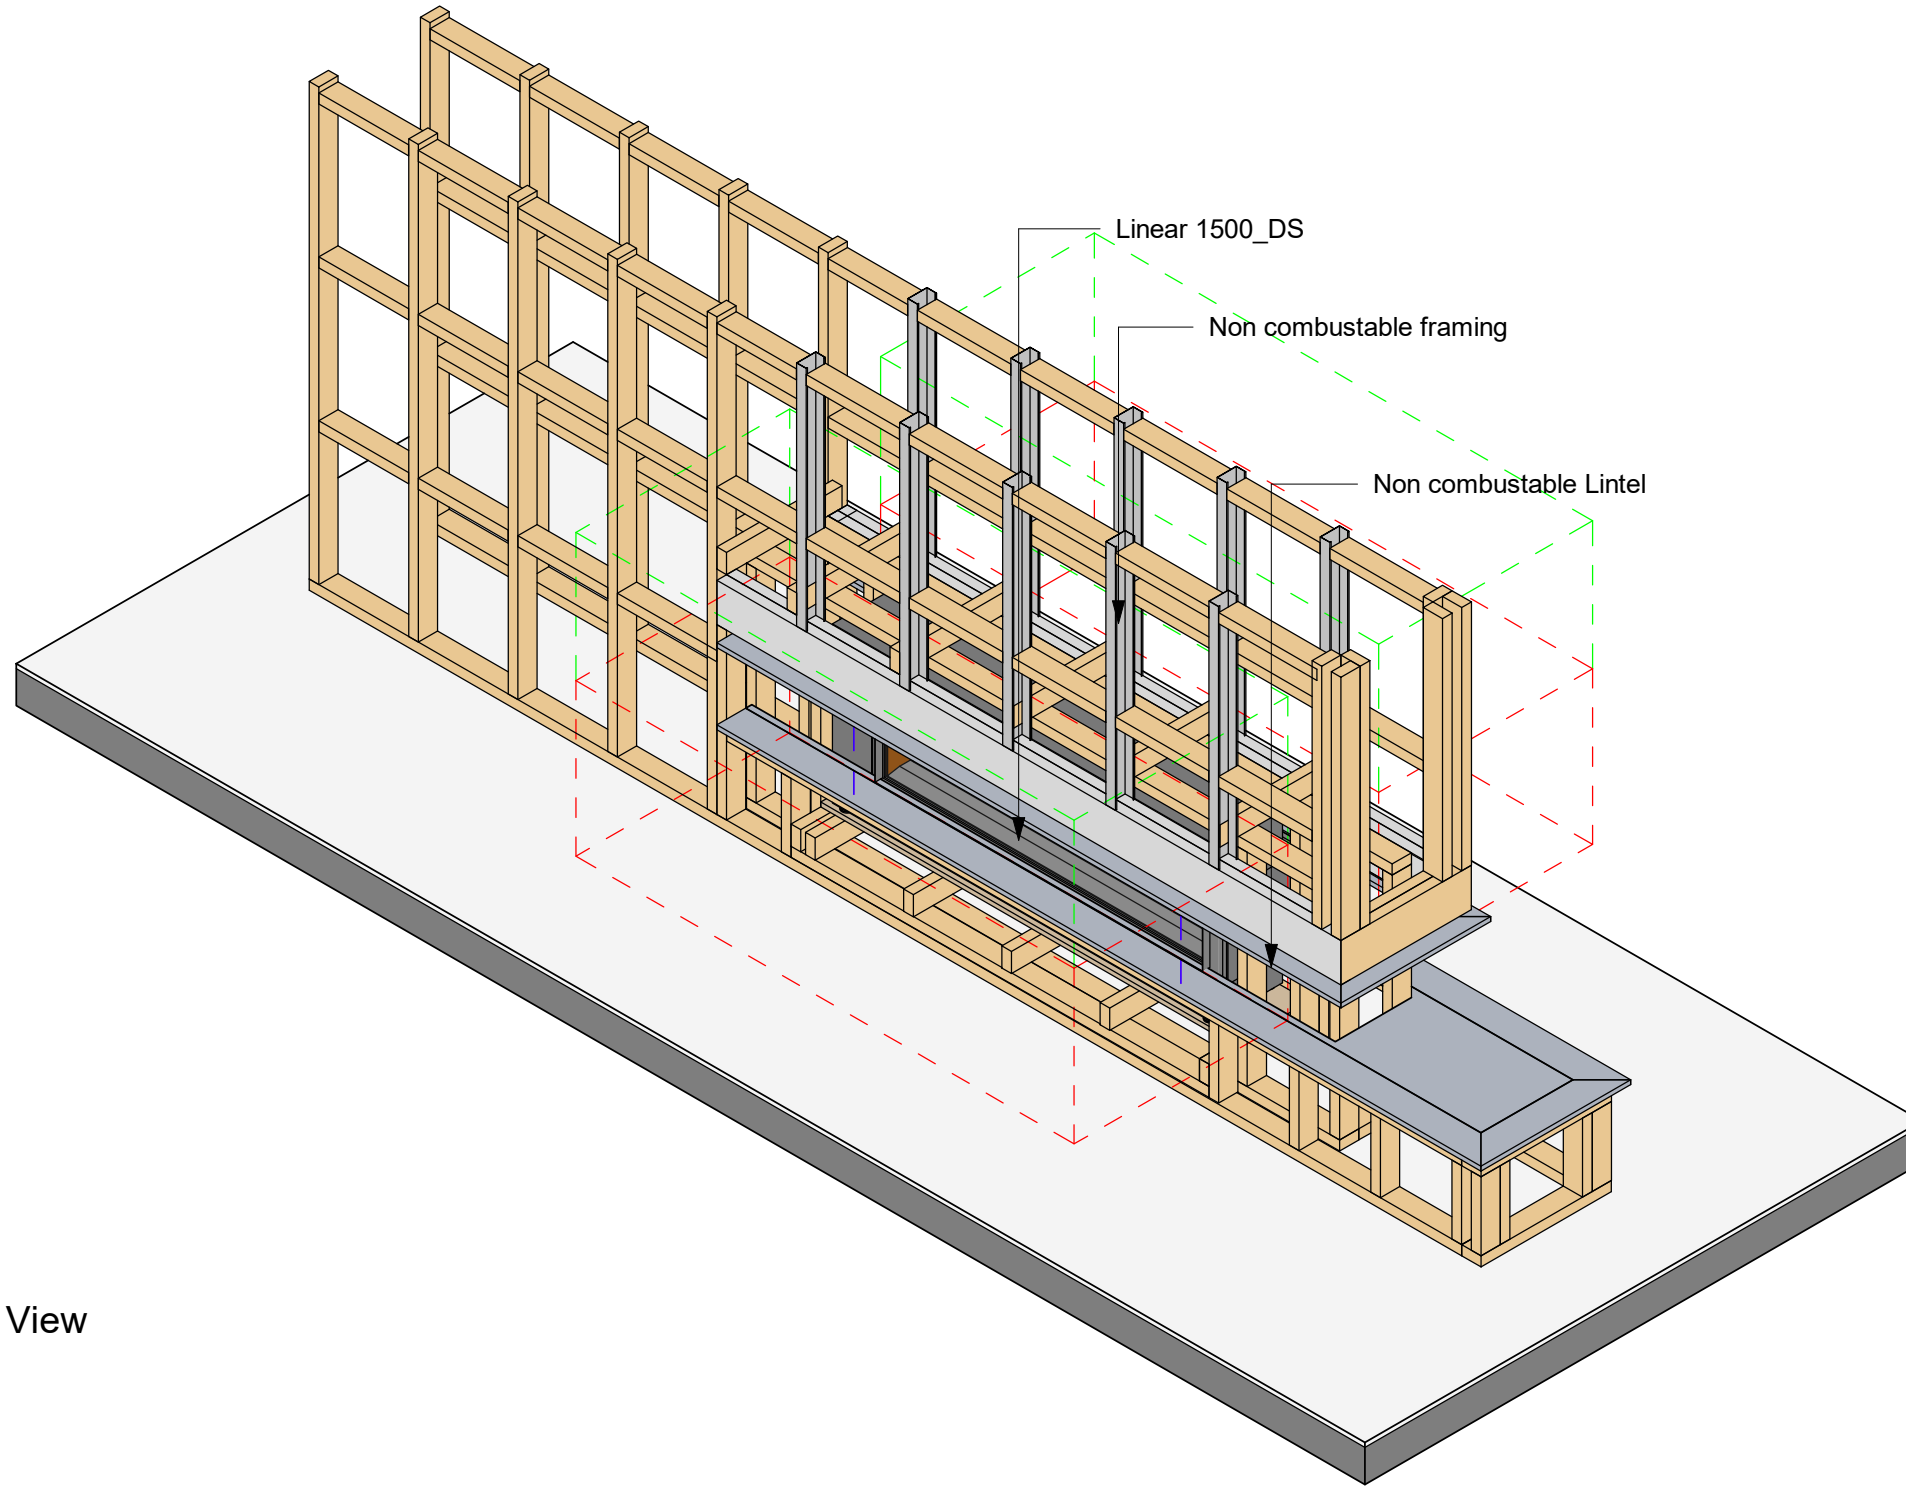

Note:
Non Combustable zones require the use of non combustable framing and linings.

Isometric View

Original Sheet Size A3 Note that designs illustrated are indicative examples only and will require specific design.

© 2019 Rinnai New Zealand Ltd. Rinnai is constantly improving its products, and as such, all information and specifications are subject to change or variation without notice.

Linear Fire 1500 - Double Sided
Isometric Structure
Isometric Structure

0800 746 624
Family: linear1500_ds
Type: Linear
Scale:
July 2019

Sheet: rinnai_linear1500_ds_042