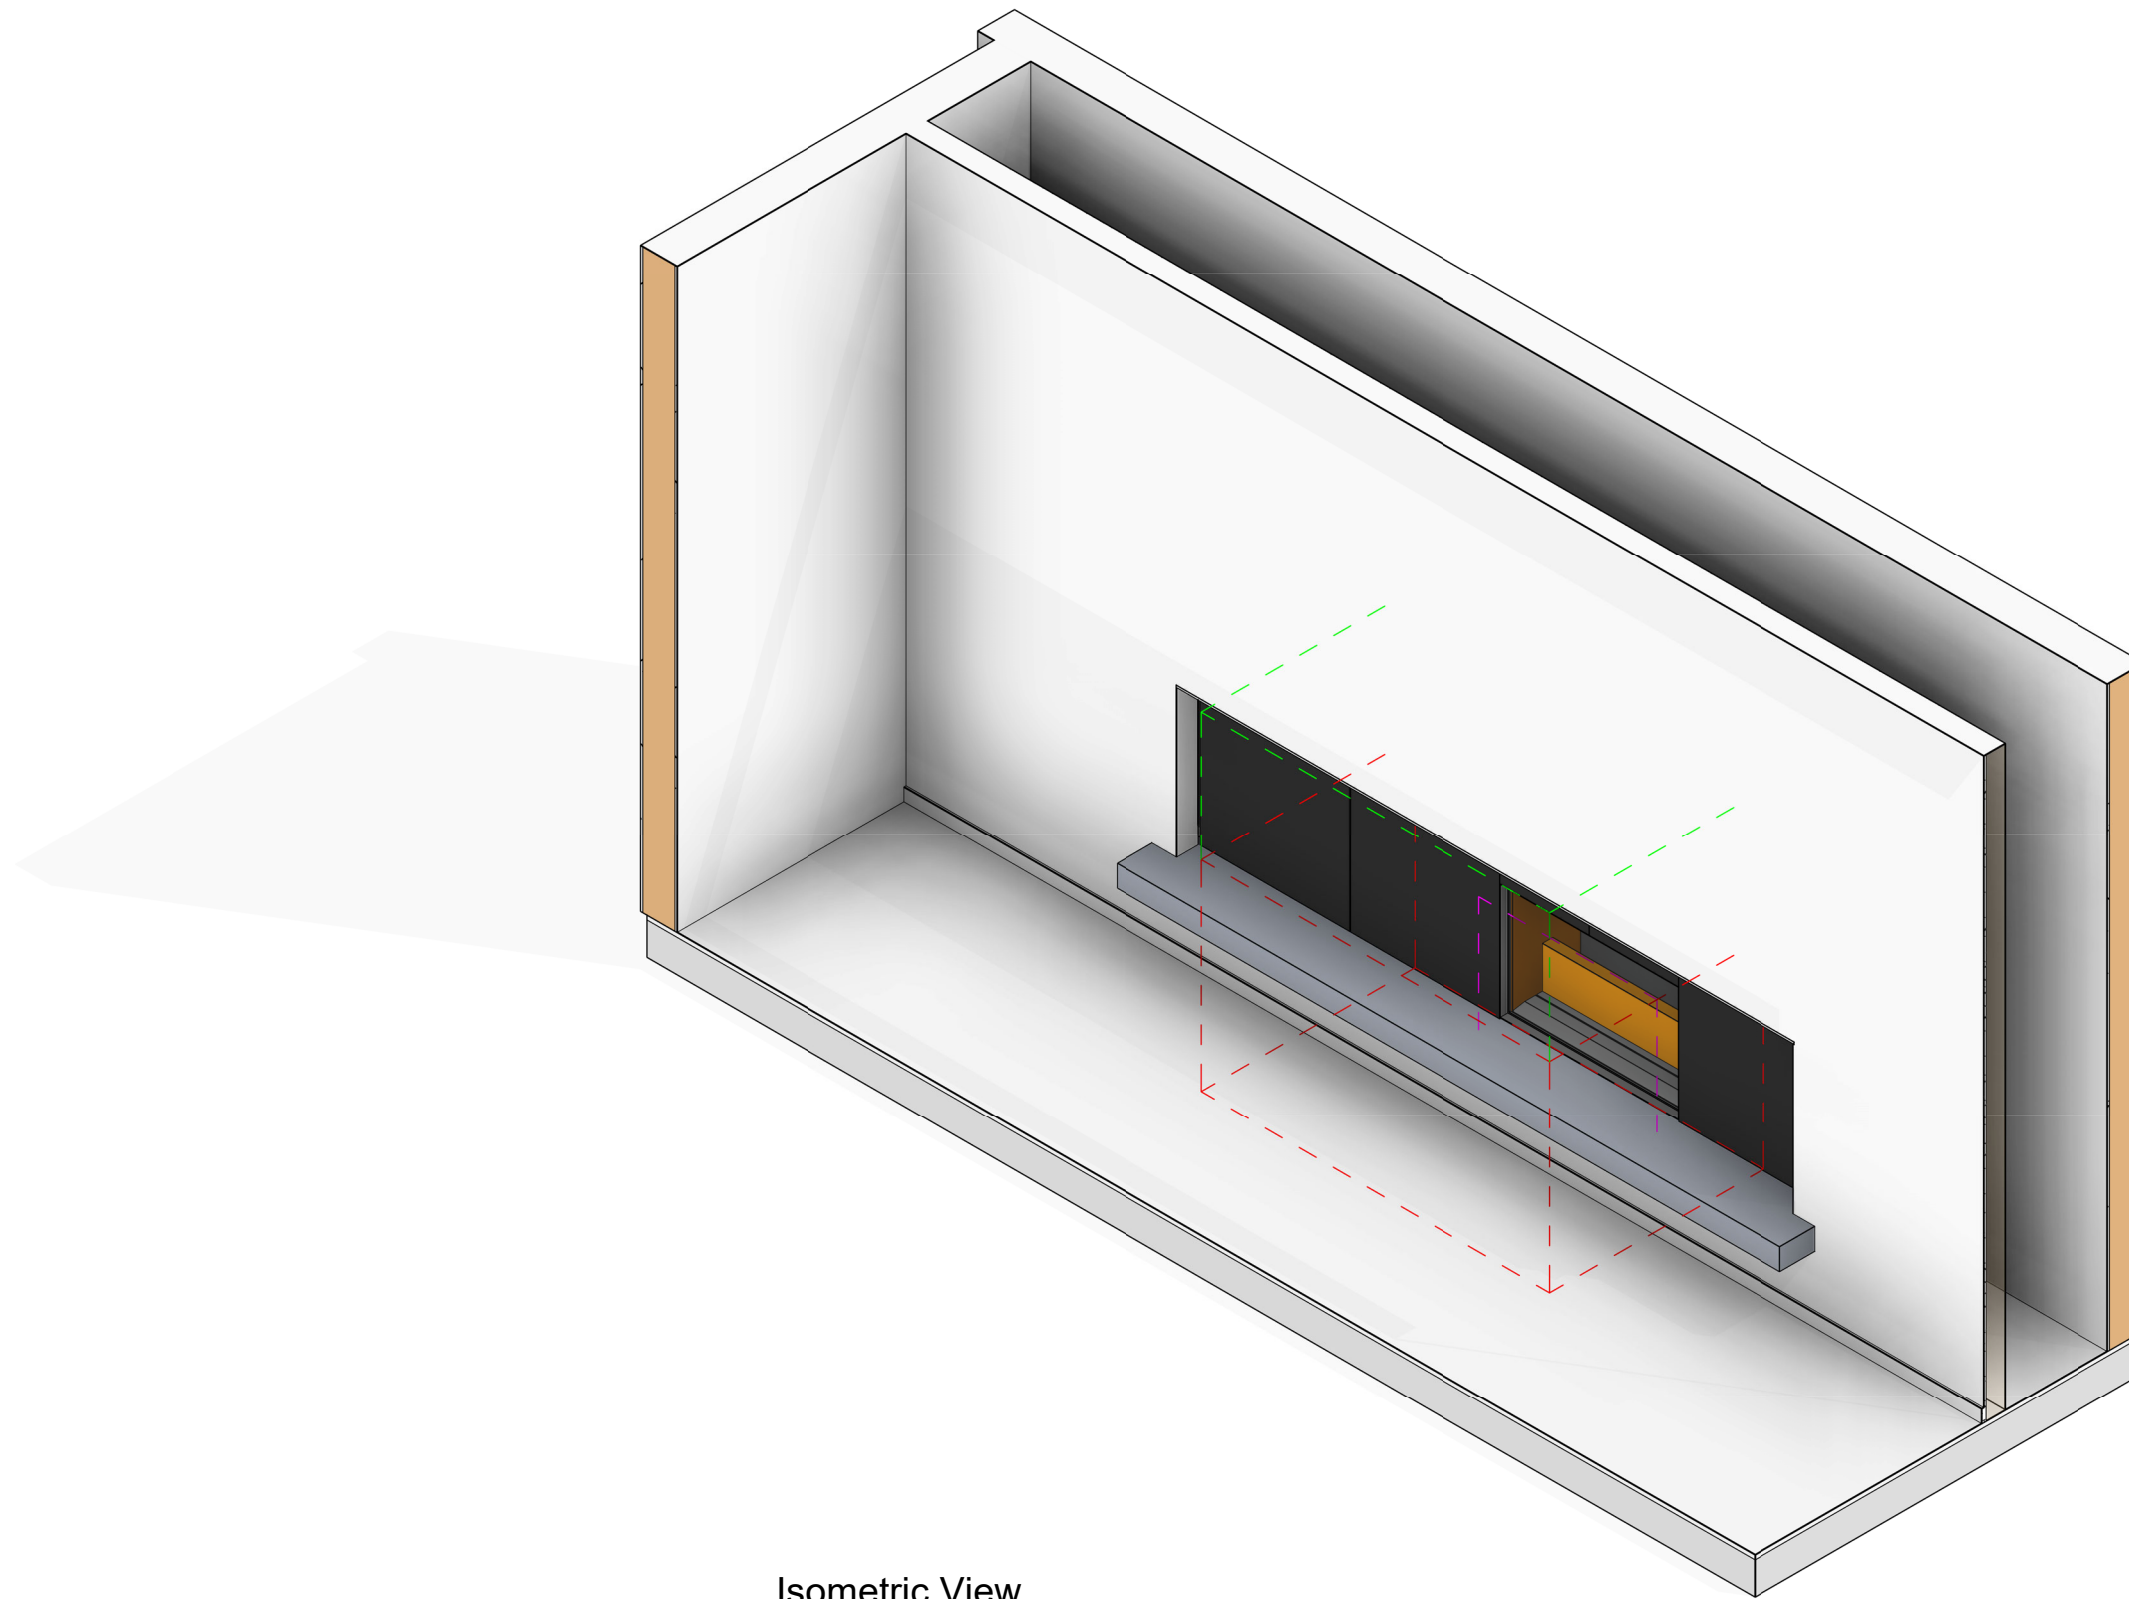

Note:

Non Combustable zones require the use of non combustable framing and linings.

Isometric View

Original Sheet Size A3 Note that designs illustrated are indicative examples only and will require specific design.

© 2019 Rinnai New Zealand Ltd. Rinnai is constantly improving its products, and as such, all information and specifications are subject to change or variation without notice.

Linear Fire 800 - Single Sided

Isometric - Walls
Isometric Walls

0800 746 624
Family: linear0800_ss
Type: Linear
Scale:
July 2019

Sheet: rinnai_linear0800_ss_040