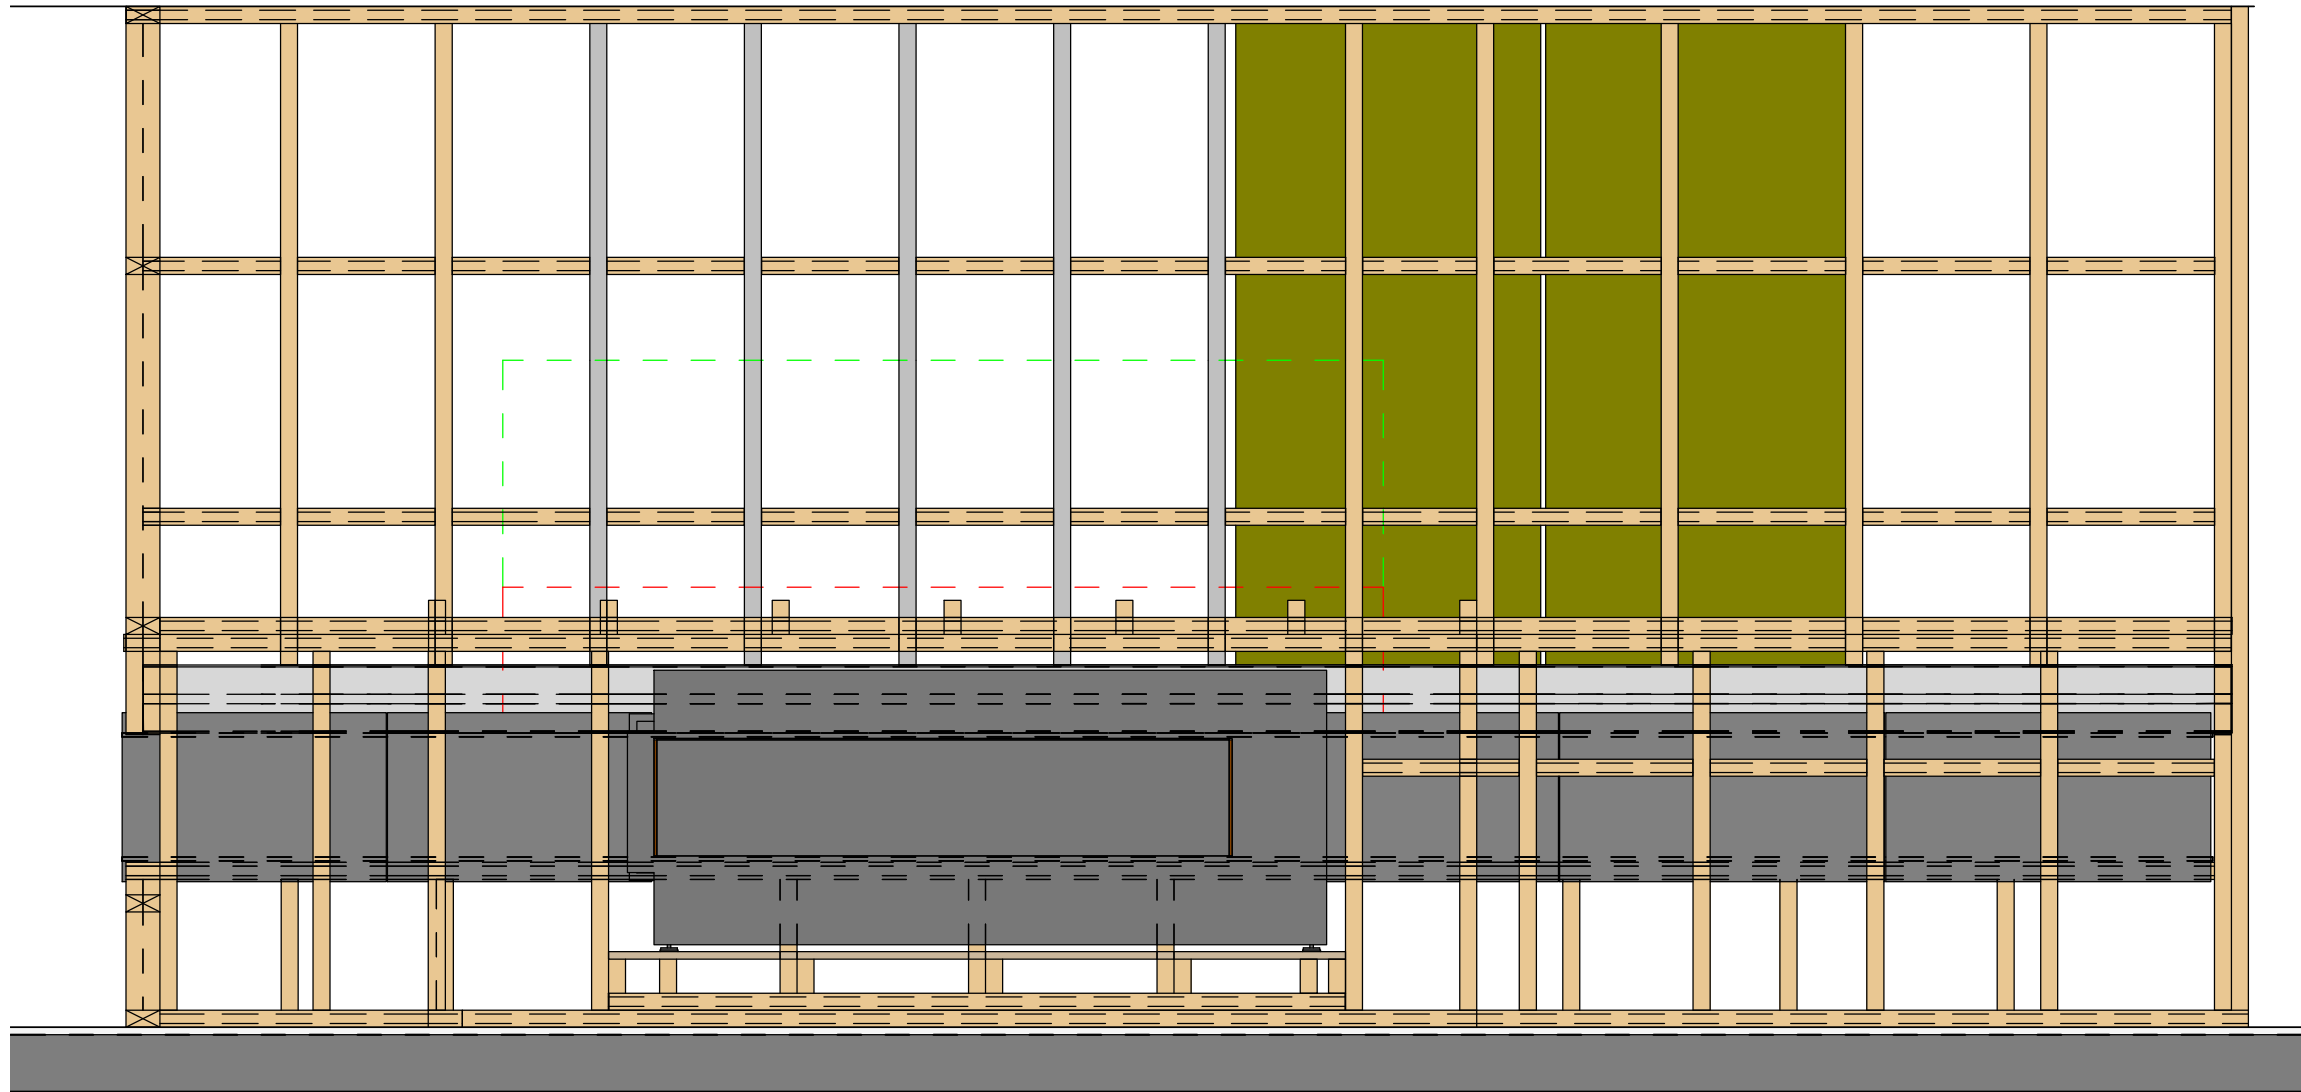

Note:
Non Combustable zones require the use of non combustable framing and linings.

Section Along
1 : 20

Original Sheet Size A3 Note that designs illustrated are indicative examples only and will require specific design.

© 2019 Rinnai New Zealand Ltd. Rinnai is constantly improving its products, and as such, all information and specifications are subject to change or variation without notice.

Rinnai

Linear Fire 1500 - Single Sided
Section
Section

0800 746 624
Family: linear1500_ss
Type: Linear
Scale: 1 : 20
July 2019

Sheet: rinnai_linear1500_ss_032