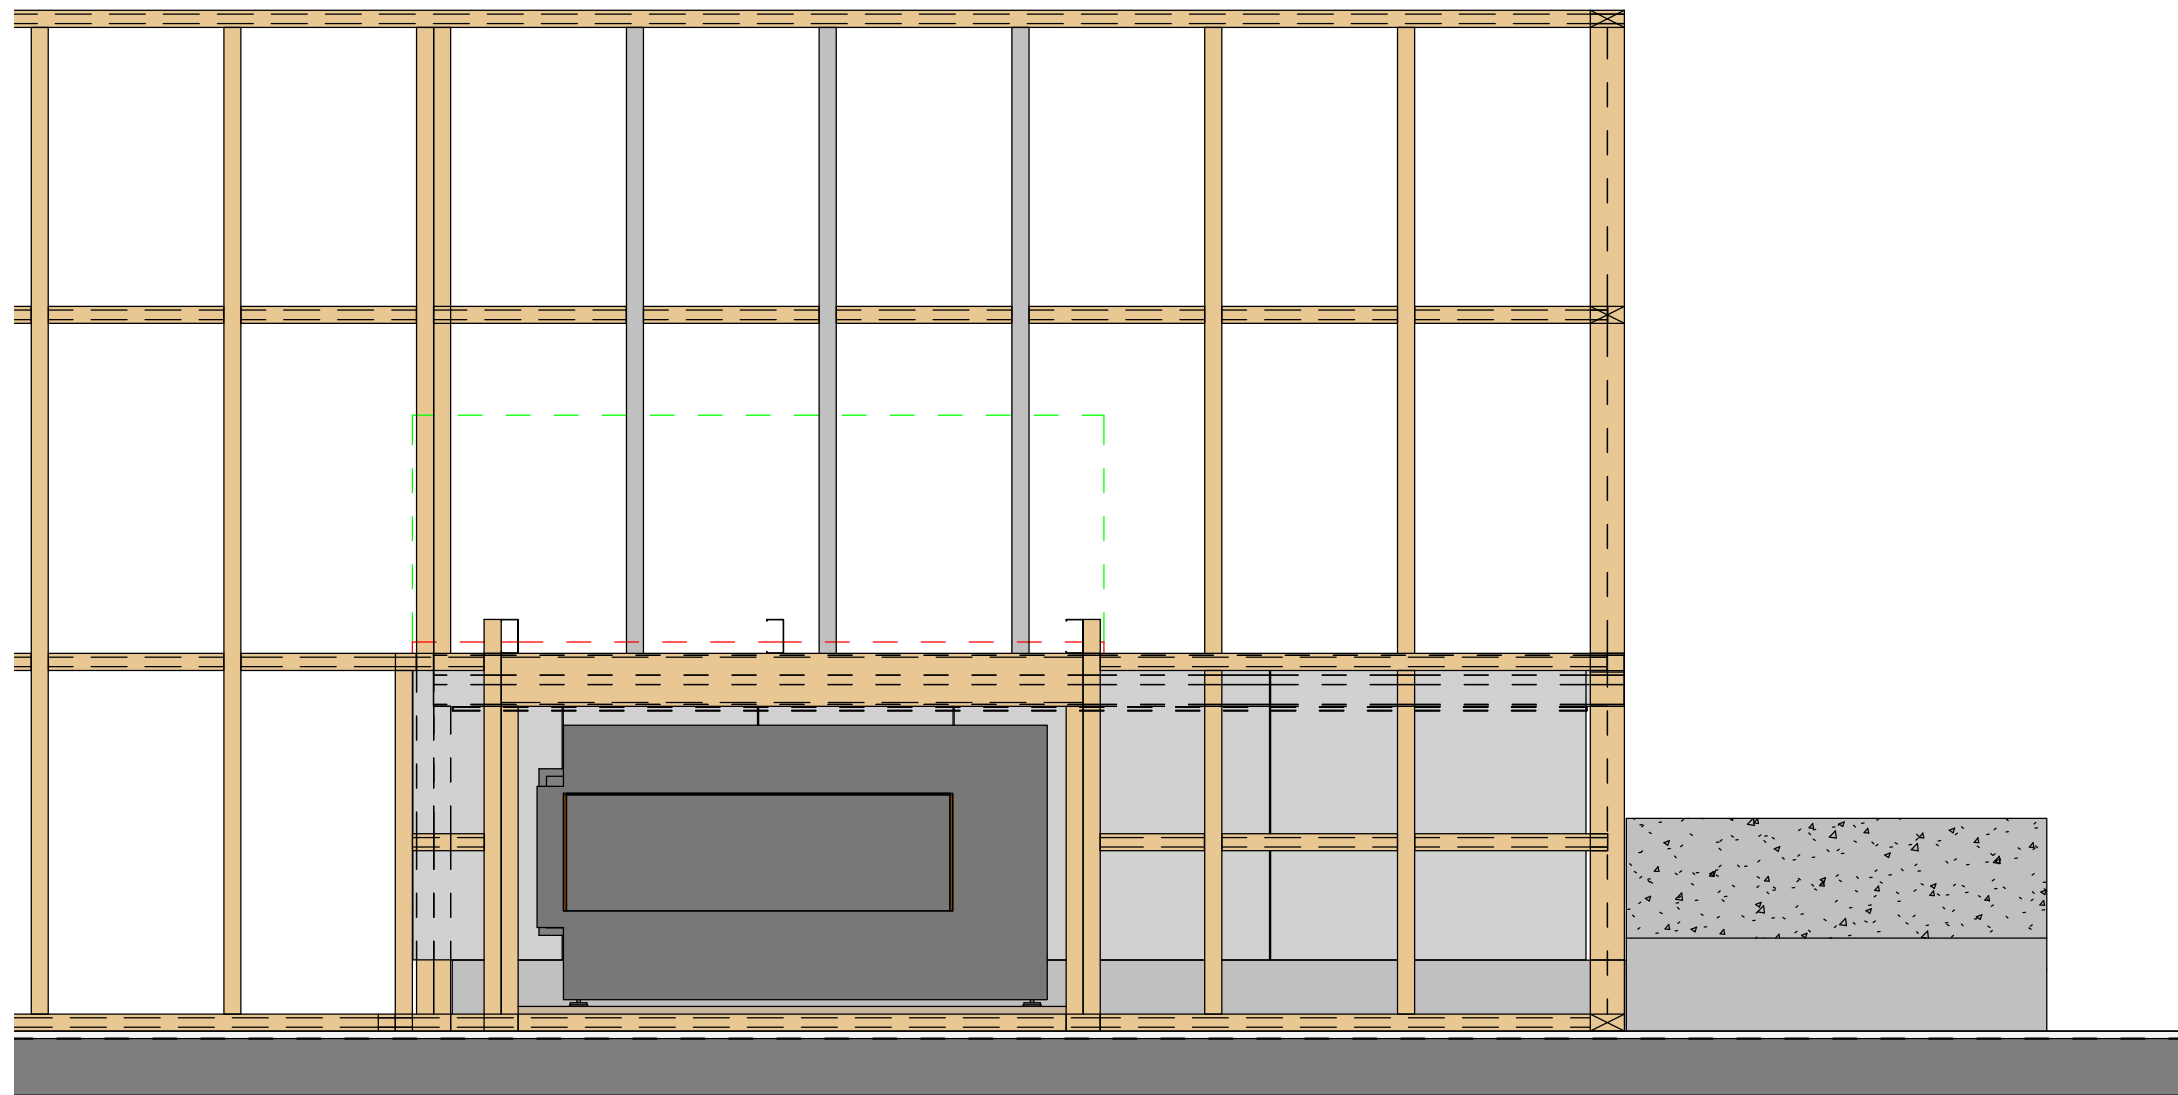

Note:
Non Combustable zones require the use of non combustable framing and linings.

Section Along Back View
1 : 20

Original Sheet Size A3 Note that designs illustrated are indicative examples only and will require specific design.

© 2019 Rinnai New Zealand Ltd. Rinnai is constantly improving its products, and as such, all information and specifications are subject to change or variation without notice.

Linear Fire 1000 - Single Sided
Section Along
Section Along

0800 746 624
Family: linear1000_ss
Type: Linear
Scale: 1 : 20
July 2019

Sheet: rinnai_linear1000_ss_032