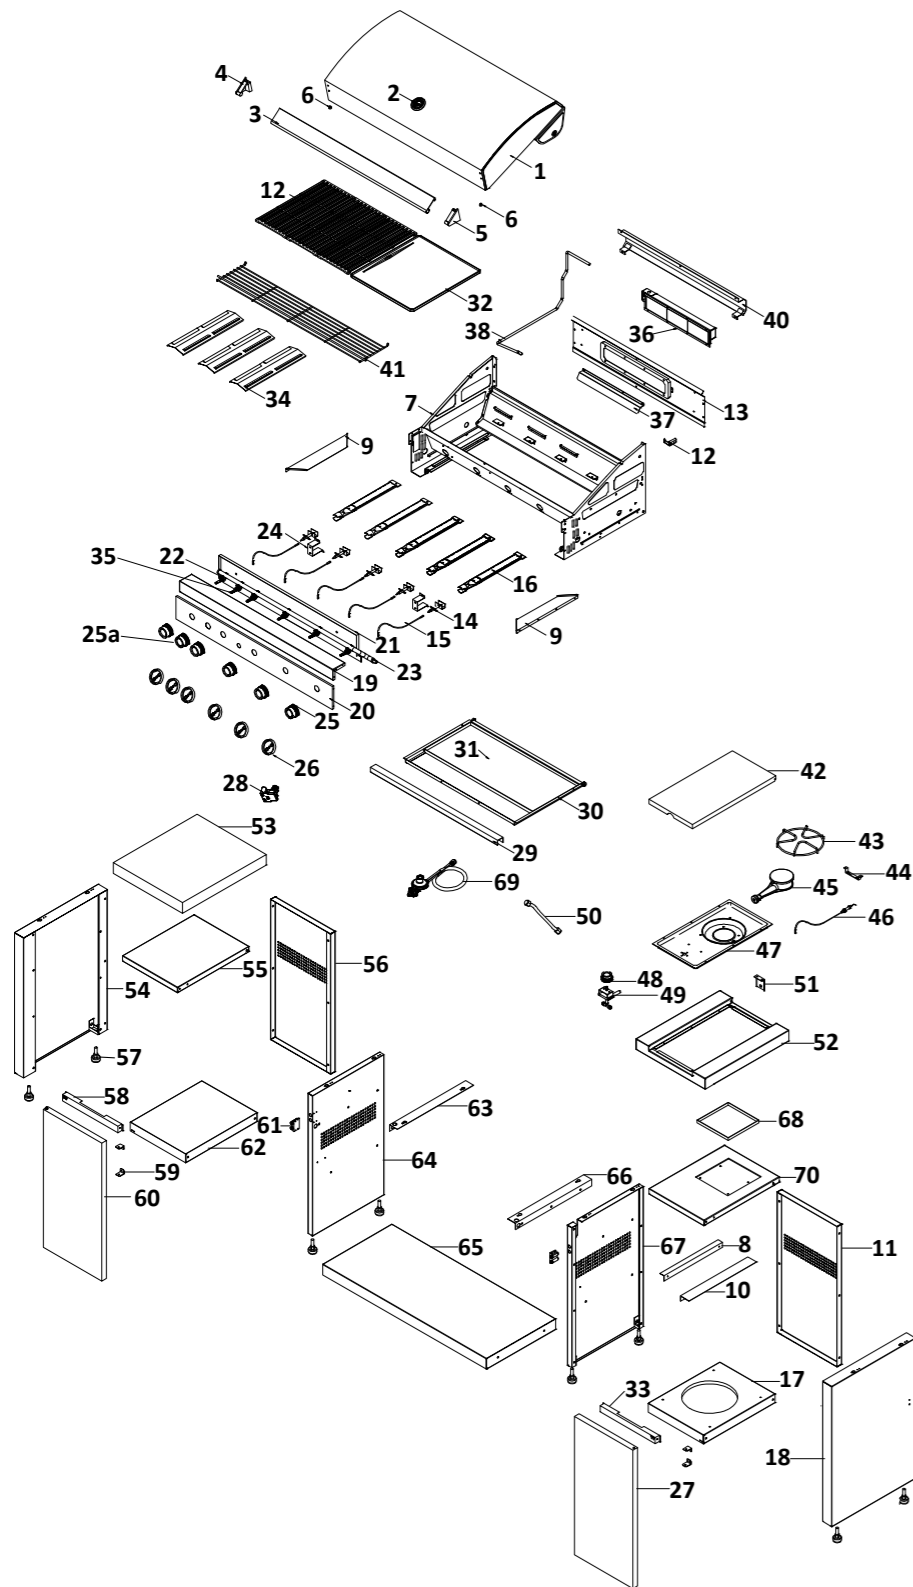

GT15SB-S (GT5ISSL) Island BBQ Mitre 10 exclusive

This diagram is provided to assist you to identify parts if replacement is necessary. Contact your place of purchase or the manufacturer to enquire about parts, availability and/or service.

Ref.	Description	Qty.	Part No.
1	Hood assembly	1	18730
2	Temperature gauge	1	18738
3	Hood handle	1	18734
4	Hood handle seat - left	1	18737
5	Hood handle seat - right	1	18921
6	Hood rubber pad	4	18881
7	Bowl assembly	1	18740
8	Separation panel bracket - left	1	18765
9	Bowl grease shield	2	18897
10	Separation panel bracket - right	1	18767
11	Right cabinet - rear panel	1	18906
12	Grill plate	3	18799
13	Bowl wind shield	1	18749
14	Gas collector box with electrode	5	18805
15	Electrode wire set	1	18809
16	Main burner	5	18803
17	Right cabinet - bottom panel	1	18769
18	Right cabinet - right panel	1	18908
19	Upper control panel	1	18815
20	Control panel	1	18821
21	Gas valve heat shield	1	18826
22	Main valve - LPG with jet	5	18827
23	Manifold	1	18871
24	Gas valve heat shield bracket	2	18848
25	Control knob - main burner	5	18853
25a	Control knob - back burner	1	18854
26	Knob seat	6	18420
27	Door - right cabinet	1	18864
28	Electric ignitor	1	17633
29	Grease tray handle	1	18735
30	Grease tray holder bracket	1	18849
31	Grease tray	1	18813
32	Hot plate	1	18883
33	Right cabinet - front bracket	1	18834
34	Flame tamer	3	18800
35	Gas valve - back burner	1	18828
36	Back burner set	1	18802
37	Wind shield - back burner	1	18899