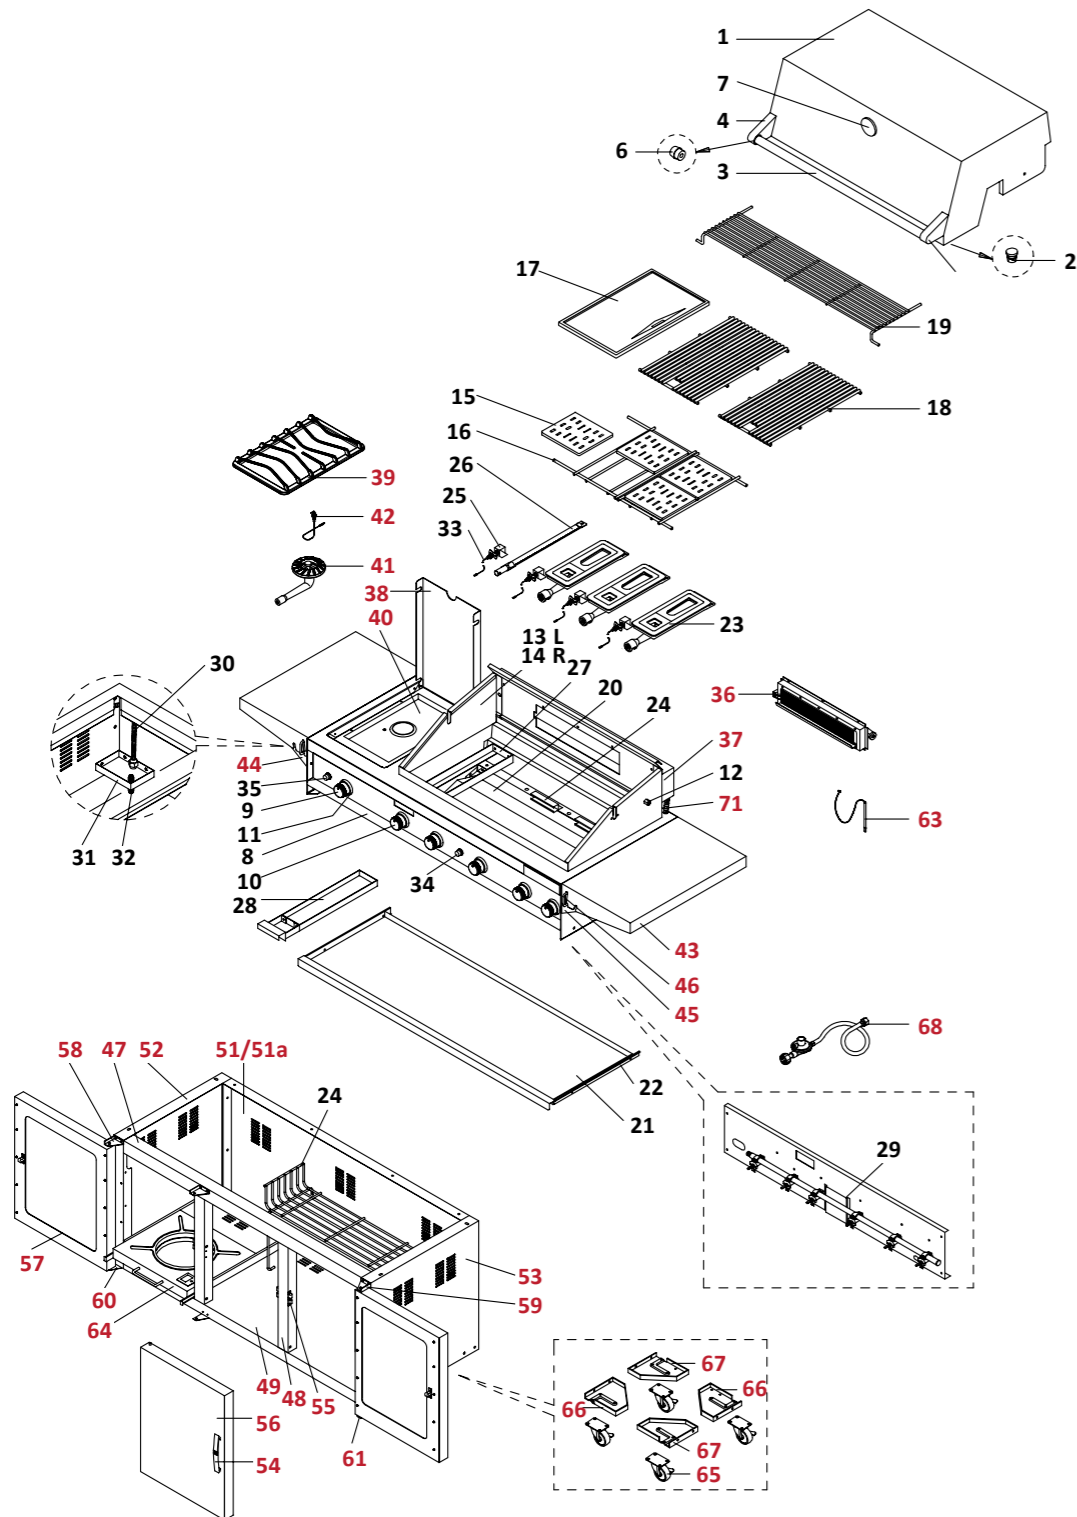

BBQ Maxim X8SS (2006)

This diagram is provided to assist you to identify parts if replacement is necessary. Contact your place of purchase or the manufacturer to enquire about parts, availability and/or service.

Ref.	Description	Qty.	Part No.
36	Back burner assembly LPG	1	17295
37	Back burner wind shield	1	17296
38	Side burner lid	1	17297
39	Side burner support	1	17298
40	Side burner body	1	17299
41	Side burner with brass ring - LPG	1	17401
42	Side burner electrode	1	17402
43	Side shelf	2	17403
44	Side shelf bracket left	1	17404
45	Side shelf bracket right	1	17405
46	Side shelf lock	4	17406
47	Door bracket	1	17407
48	Trolley support	2	17408
49	Trolley bottom shelf	1	17409
51	Trolley rear panel	1	17411
51a	Hose (NG)/protective ring	1	17412
52	Trolley side panel left	1	17413
53	Trolley side panel right	1	17414
54	Door handle	3	17415
55	Door stop (2 pieces)	3	17416
56	Door	3	17410
57	Door trim plate	3	18637
58	Door hinge bracket top left	2	17417
59	Door hinge bracket top right	1	17418
60	Door hinge bracket left bottom	2	17419
61	Door hinge bracket right bottom	1	17420
62	Trolley shelf/wire	1	18636
63	Lighting stick	1	17147
64	Cylinder pullout tray & fuel gauge assy. (LPG only)	1	17421
65	Castor 3 " with brake	4	17422
66	Castor seat left front, right rear	2	17423
67	Castor seat right front, left rear	2	17424
68	Regulator with hose - LPG	1	17156
71	Back burner extension tube	1	17425
-	Hardware pack	1	18632
-	BBQ cover	1	ABBQ2014