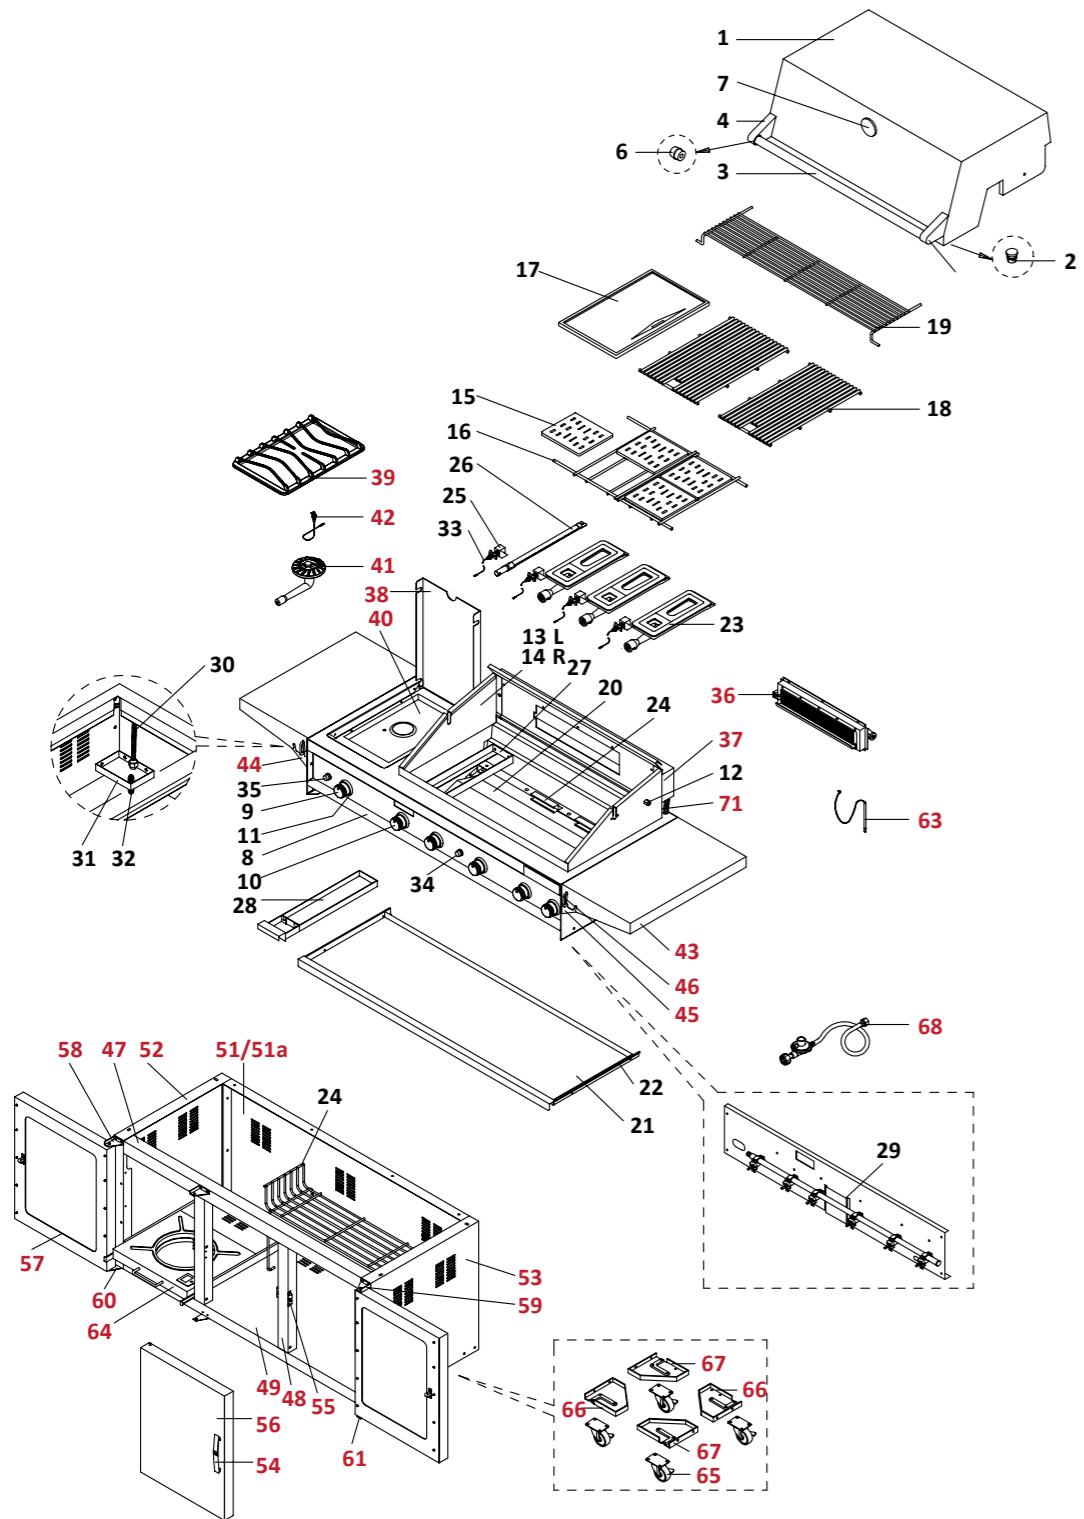

Ref.	Description	Qty.	Part No.
1	Hood assembly	1	17266
2	Protective pad	2	17267
3	Hood handle	1	17268
4	Hood handle bracket left	1	17269
5	Hood handle bracket right	1	17270
6	Hood handle heat insulation spacer	1	17106
7	Temperature gauge	1	4649
8	Control panel LPG	1	17271
9	Control knob (with rubber ring for main & side burner)	4	17272
10	Control knob (with rubber ring for back & smoker burner)	2	17273
11	Control knob seat	6	17138
12	Lid hinge with nut	2	17274
13	Body side panel - trim plate left	1	17275
14	Body side panel - trim plate right	1	17276
15	Flame tamer ceramic	4	17109
16	Flame tamer rack	1	17277
17	Hot plate ceramic coated 280 x 320 mm	1	ABBQ2080
18	Grill plate SS	2	17315
19	Warming rack secondary	1	17278
20	Grease tray heat shield	1	17279
21	Grease tray	1	17280
22	Grease tray slide	2	17281
23	Burner main	3	17282
24	Burner bracket	1	17283
25	Gas collector with electrode	4	17284
26	Smoker burner	1	17285
27	Smoker drawer bracket	1	17286
28	Smoker drawer	1	17287
29	Gas valve/manifold assembly LPG	1	17288
30	Extension tube for manifold	1	17289
31	Trolley bracket for gas fittings	1	17290
32	Extension tube fitting	1	17291
33	Electric wire set	1	17292
34	Electric ignitor 4-port	1	17139
35	Electric ignitor 2-port	1	17294

Numbers 36-71 (shown in red) are listed on page