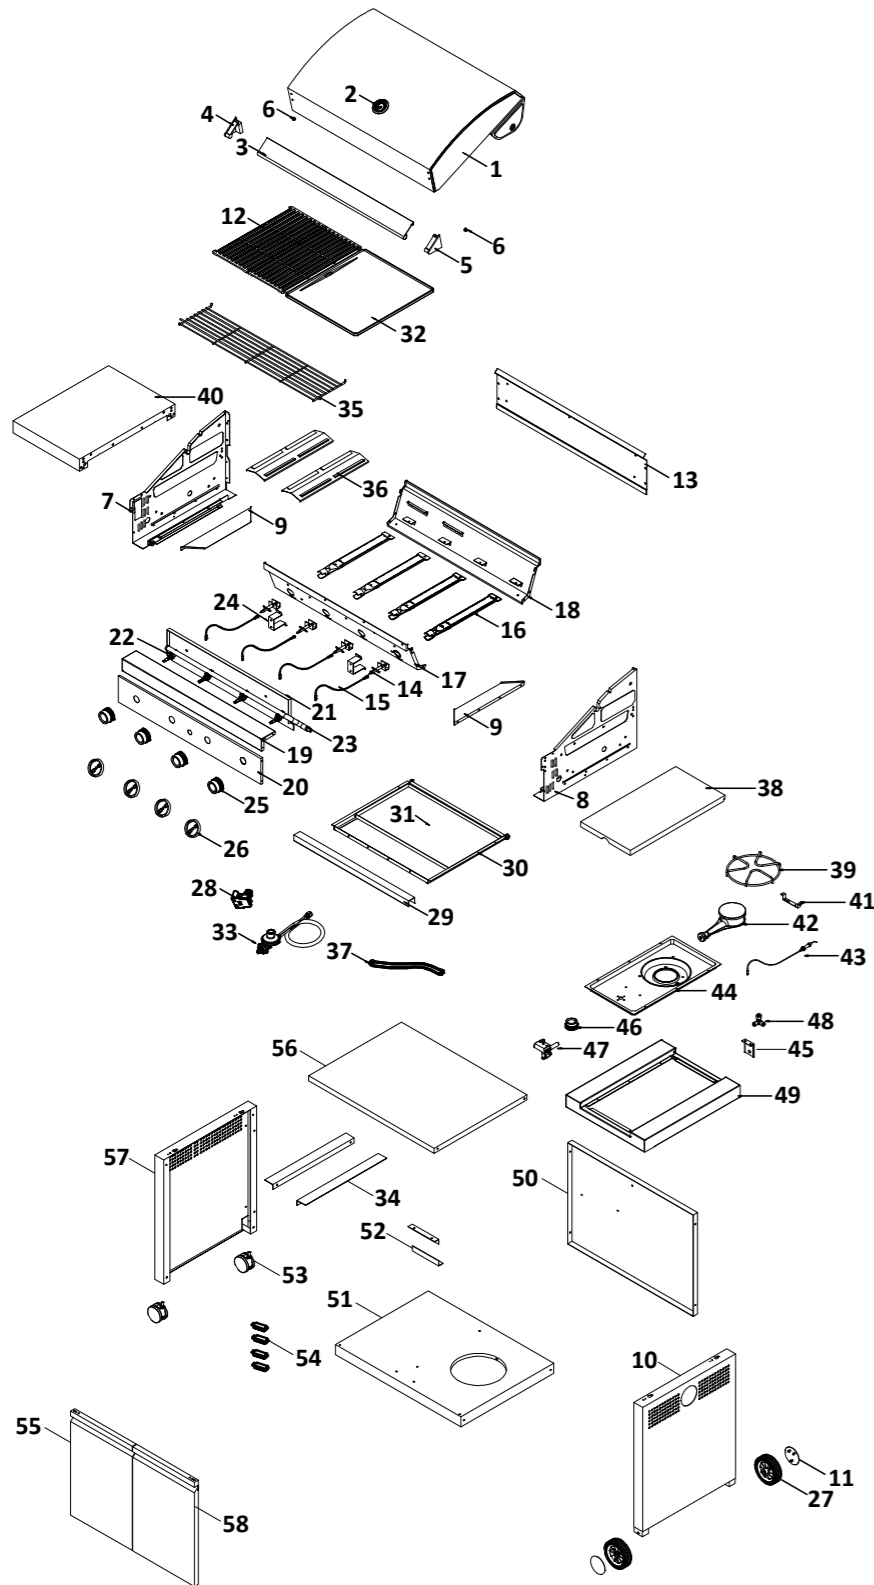

Ref.	Description	Qty.	Part No.
1	Hood assembly	1	18729
2	Temperature gauge	1	18739
3	Hood handle	1	18731
4	Hood handle seat - left	1	18737
5	Hood handle seat - right	1	18921
6	Hood rubber pad	4	18881
7	Bowl panel set - left	1	18752
8	Bowl panel set - right	1	18754
9	Bowl grease shield	2	18897
10	Trolley panel - right	1	18913
11	Wheel cap	2	18875
12	Grill plate	2	18798
13	Bowl wind shield	1	18923
14	Gas collector box with electrode	4	18805
15	Electric wire set	4	18807
16	Main burner	4	18803
17	Bowl panel set - front	1	18746
18	Bowl panel set - rear	1	18750
19	Upper control panel	1	18818
20	Control panel	1	18830
21	Gas valve heat shield	1	18825
22	Main valve - LPG with jet	4	18827
23	Manifold	1	18869
24	Gas valve heat shield bracket	2	18848
25	Control knob - main burner	4	18853
26	Knob seat	4	18420
27	5 " wheel	2	18874
28	Electric ignitor	1	17633
29	Grease tray handle	1	18732
30	Grease tray bracket	1	18850
31	Grease tray	1	18811
32	Hot plate	1	18882
33	Regulator set - LPG	1	18855
34	L-shape separation bracket	2	18762
35	Warming rack	1	18794

Ref.	Description	Qty.	Part No.
36	Flame tamer	2	18800
37	Hose	1	18856
38	Side shelf lid	1	18726
39	Side shelf pot support	1	17379
40	Side shelf - left	1	18786
41	Side burner mounting bracket	1	18847
42	Side burner	1	18801
43	Electrode - side burner	1	18804
44	Side shelf body	1	18791
45	Burner bracket - side burner	1	18836
46	Control knob - side burner	1	18852
47	Valve side burner (no jet)	1	18829
-	Valve side burner jet	1	18891
48	Adaptor	1	18395
49	Side shelf trim plate	1	18789
50	Trolley panel - rear	1	18915
51	Trolley panel - bottom	1	18775
52	Door guide	2	18879
53	2.5 " caster	2	18873
54	Magnet seat	4	18452
55	Door - left	1	18863
56	Separation panel	1	18779
57	Trolley panel - left	1	18911
58	Door - right	1	18866
-	Rinnai badge	1	9424
-	Hardware pack	1	18931
-	BBQ cover	1	ABBQ2034