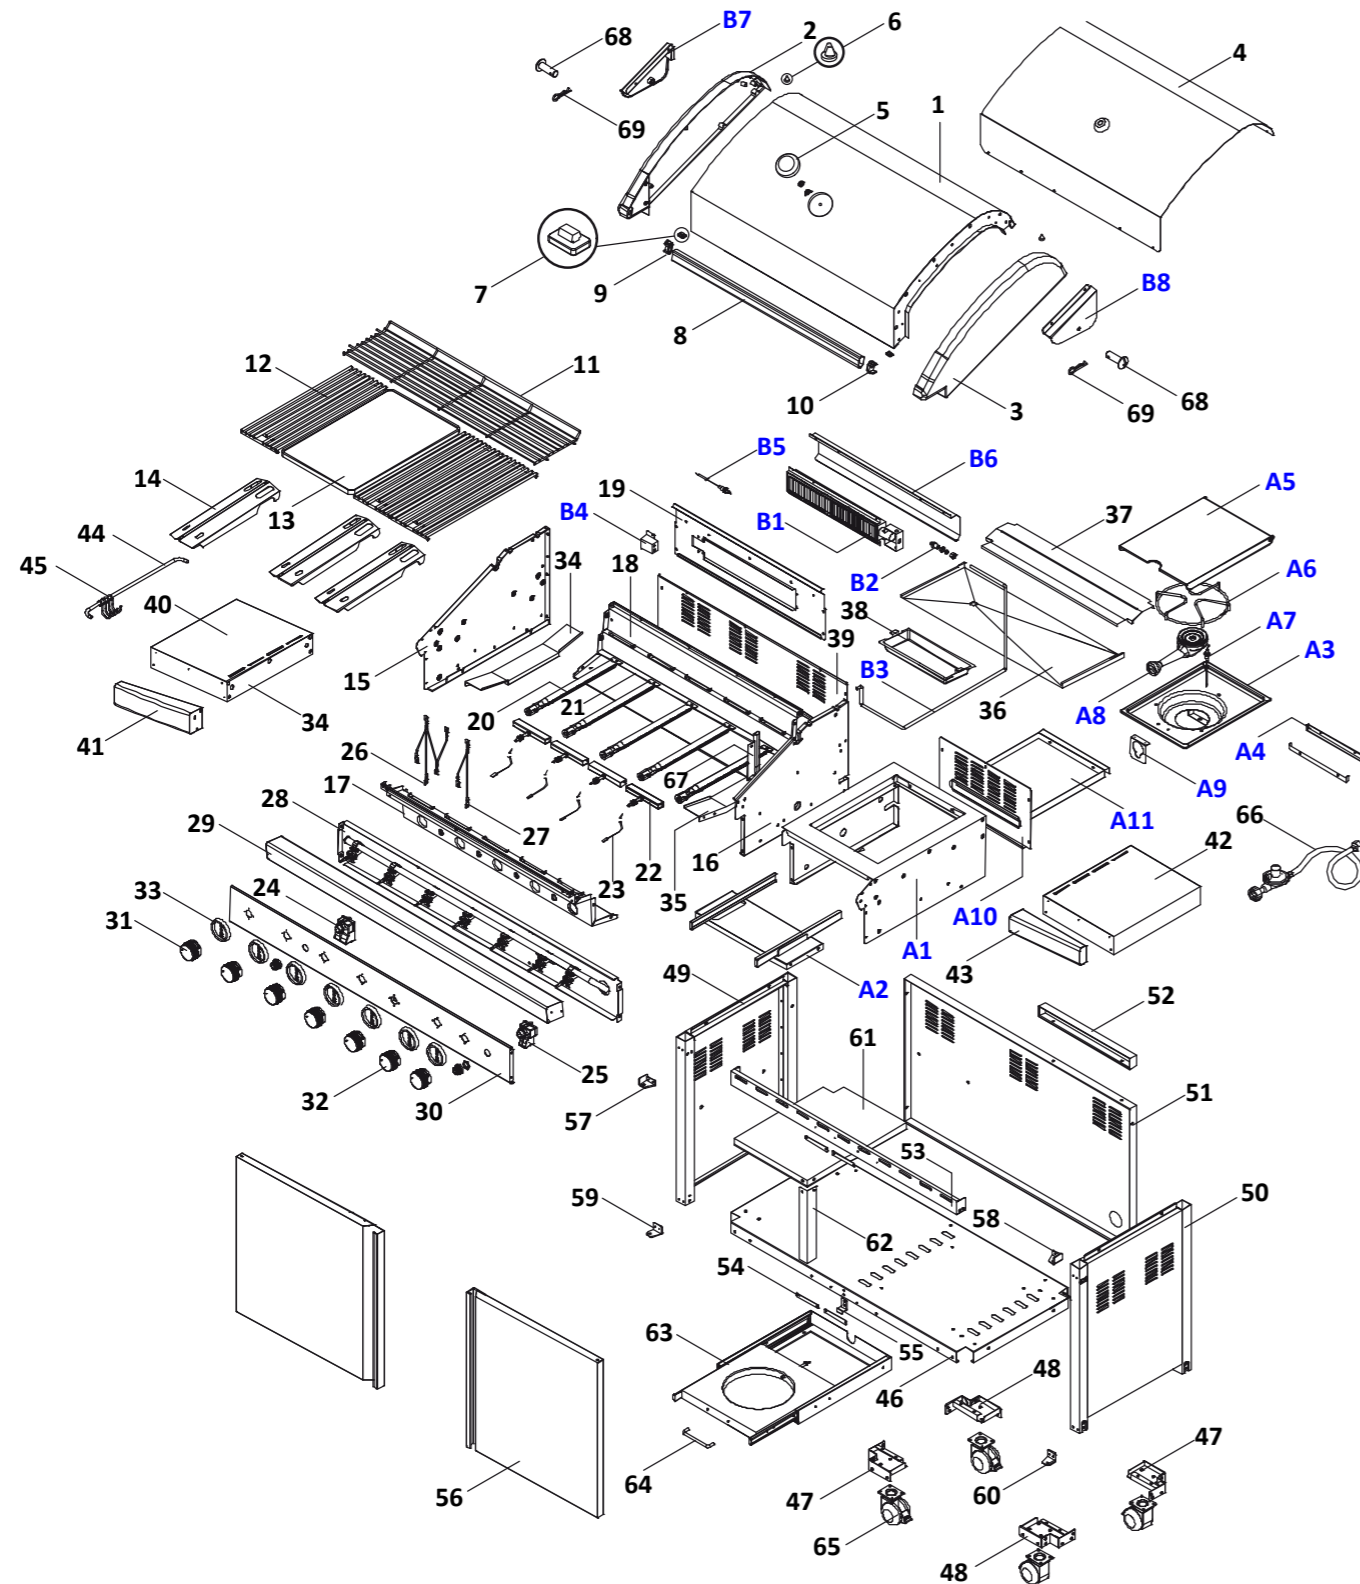

Maxim S7SB BBQ

This diagram is provided to assist you to identify parts if replacement is necessary. Contact your place of purchase or the manufacturer to enquire about parts, availability and/or service.

Ref.	Description	Qty.	Part No.
1	Hood	1	17695
2	Hood panel - left	1	17670
3	Hood panel - right	1	17671
4	Hood trim panel plate	1	17696
5	Temperature gauge	1	17669
6	Protective pad - rear	2	18232
7	Protective pad - front	2	17677
8	Hood handle	1	17674
9	Hood handle spacer - left	1	17675
10	Hood handle spacer - right	1	17676
11	Secondary cooking (warming rack)	1	18182
12	Grill plate	3	18250
13	Hotplate	1	17584
14	Flame tamer	3	17699
15	Bowl panel - left	1	17700
16	Bowl panel - right	1	17701
17	Bowl panel - front	1	17702
18	Bowl panel - rear	1	17703
19	Back burner frame	1	17705
20	Main burner	5	18271
21	Burner support bracket	1	18154
22	Gas collector with electrode	4	18272
23	Electric wire set	1	18195
24	Electric igniter - 4 port	1	17707
25	Electric igniter - 2 port	1	17708
26	Electric wire set - 5 contact	1	18196
27	Electric wire set - 2 contact	1	18194
28	Manifold/heat shield assembly:	1	17709
28a	- gas valve main	5	11710
28b	- gas valve side	1	18205
28c	- gas valve back burner	1	18203
28d	- manifold	1	18219
28e	- heat shield	1	17711
28f	- main burner jet ULPG	1	18539
29	Upper decorative panel	1	17713
30	Control panel	1	17714
31	Control knob main/side burner	6	17715
32	Control knob back burner	1	17716
33	Control knob seat	7	18212
34	Grease tray track - left	1	18224

Ref.	Description	Qty.	Part No.
35	Grease tray track - right	1	18225
36	Grease draining tray	1	18199
37	Grease draining tray heat shield	1	18237
38	Grease receptacle	1	18198
39	Bowl wind shield	1	18239
40	Side shelf - left	1	17717
41	Side shelf decoration panel - left	1	17719
42	Side shelf - right	1	17718
43	Side shelf decoration panel - right	1	17720
44	Tool holder	1	18228
45	Tool hook	4	18229
46	Trolley bottom shelf	1	17721
47	Castor seat - left front/right rear	2	18222
48	Castor seat - right front/left rear	2	18223
49	Trolley legs with side panel - left	1	18244
50	Trolley legs with side panel - right	1	18168
51	Trolley rear panel	1	18246
52	Trolley rear panel bracket	1	18207
53	Trolley bracket - front	1	17722
54	Door stop magnet	4	18226
55	Door stop plate	1	18227
56	Door assembly	2	17723
57	Door hinge bracket - top left	1	18159
58	Door hinge bracket - top right	1	18209
59	Door hinge bracket - bottom left	1	18210
60	Door hinge bracket - bottom right	1	18211
61	Partition panel	1	18243
62	Partition panel bracket	1	18206
63	Gas cylinder pull-out tray assembly	1	17724
64	Gas cylinder tray handle	1	17725
65	Castor wheel 3 " with brake	4	18220
66	Regulator with hose ULPG	1	17726
67	Lighting tube	1	18221
68	Hood hinge pin	2	17727
69	Cotter pin	2	17728

Refer next page for parts A1-B8 (in blue)