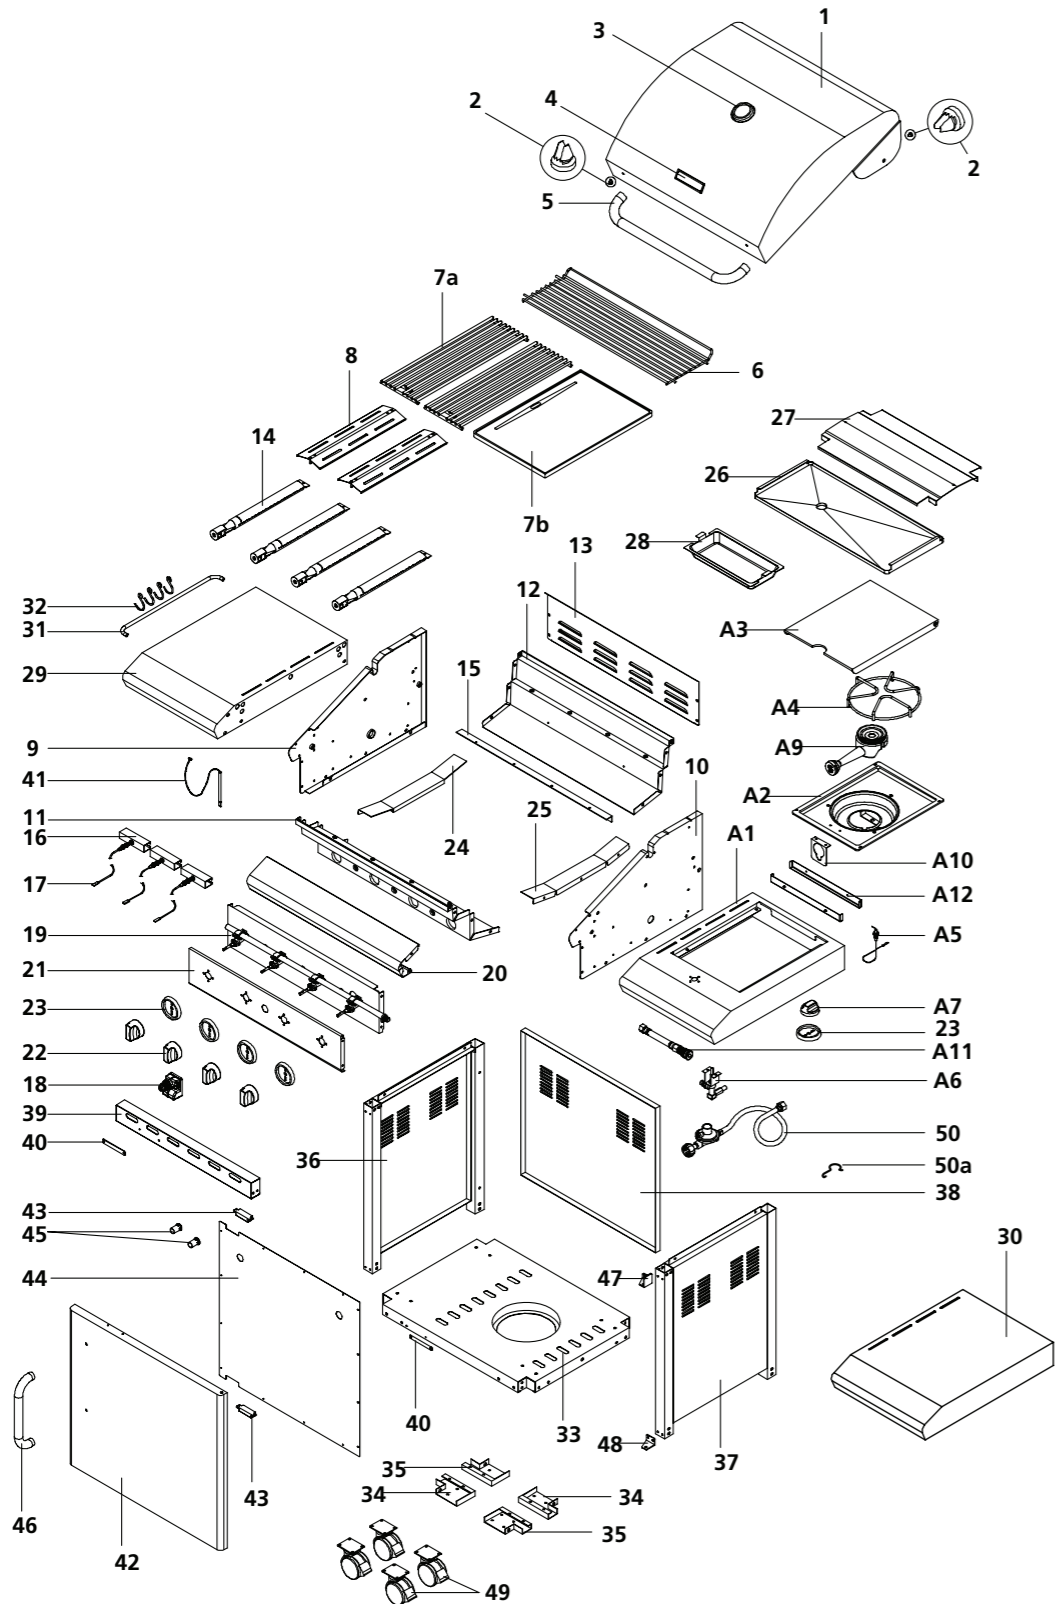

Ref.	Description	Qty.	Part No.
1	Hood assembly	1	17769
2	Protective pad	4	18232
3	Temperature gauge	1	17308
4	Rinnai hood badge	1	17104
5	Hood handle	1	18002
6	Warming rack fixed	1	18013
7a	Grill plate - enamel	2	18014
7b	Hot plate	1	18337
8	Flame tamer	2	18015
9	Body panel left	1	18004
10	Body panel right	1	18005
11	Body panel front	1	18008
12	Body panel rear	1	18006
13	Body panel rear wind shield	1	18007
14	Burner main	1	18186
15	Burner support bracket	1	18600
16	Gas collector box with electrode	3	18016
17	Electric wire set	1	18017
18	Electric igniter - 4 port	1	18107
19	Gas valve/manifold/heat shield assy.	1	17768
19a	Heat shield	1	18020
19b	Manifold	1	18029
20	Decorative front panel	1	18537
21	Control panel with print	1	17191
22	Control knob for main burner	4	18025
23	Control knob seat	5	18212
24	Grease tray track - left	1	18070
25	Grease tray track - right	1	18071
26	Grease draining tray	1	18018
27	Grease draining tray heat shield	1	18033
28	Grease receptacle	1	18198
29	Side shelf - left	1	18011
31	Tool holder	1	18228
32	Tool hook	4	18031
33	Trolley bottom shelf	1	18010
34	Castor seat - left front & right rear	2	18222
35	Castor seat - right front & left rear	2	18223