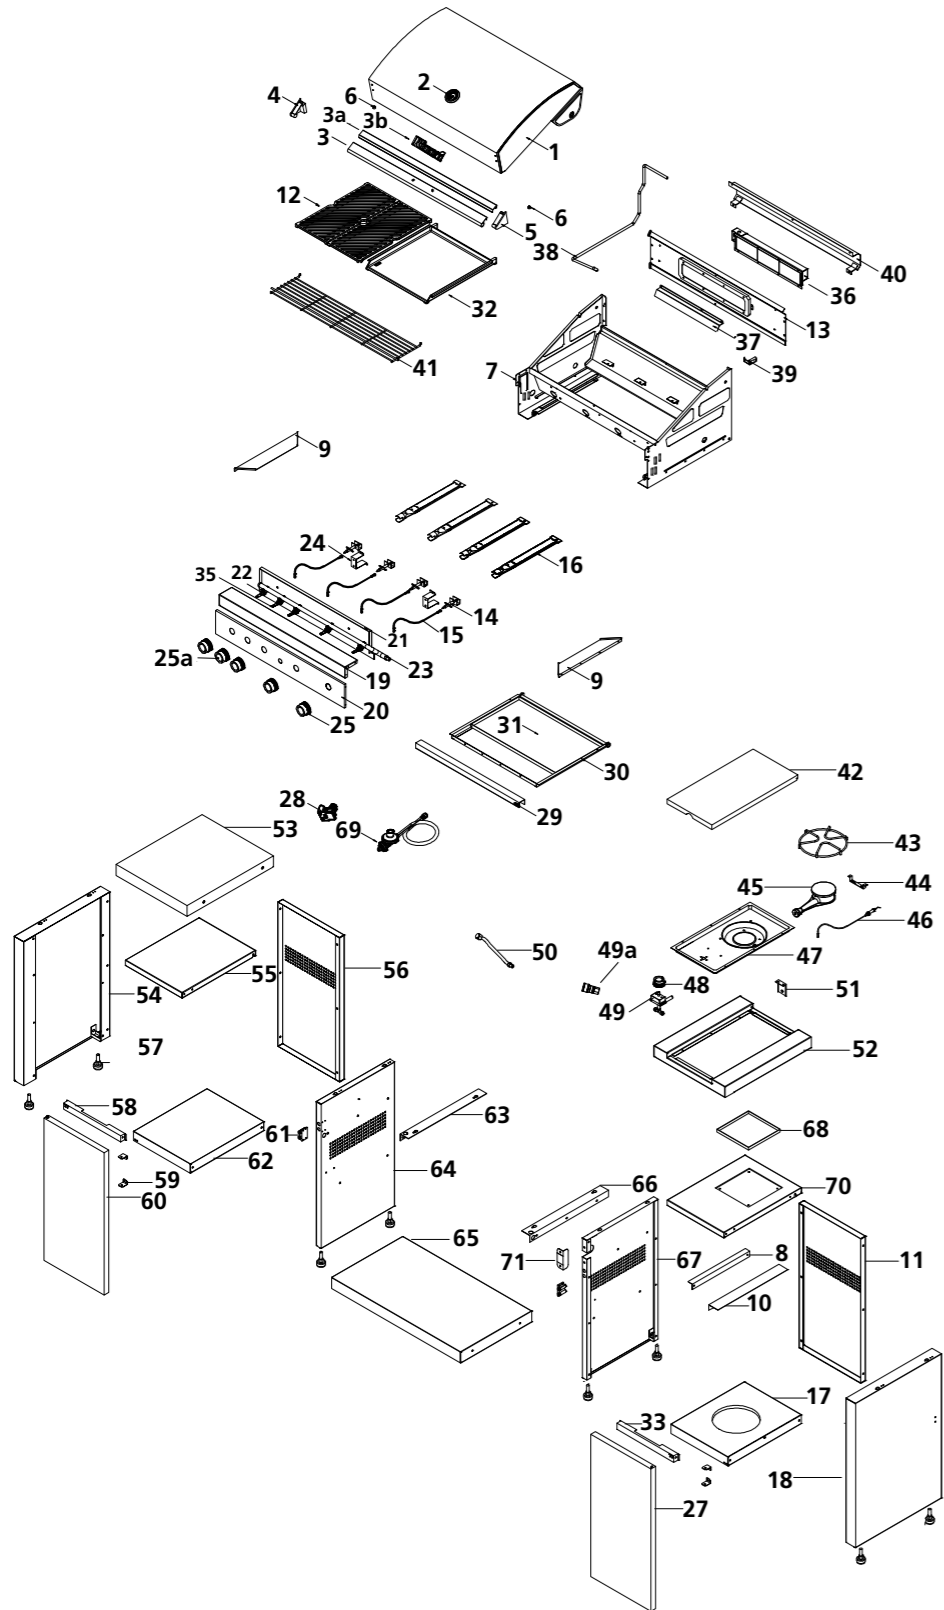

Ref.	Description	Qty.	Part No.
1	Hood assembly	1	18728
2	Temperature gauge	1	18738
3	Hood handle	1	18934
3a	Hood handle decorative	1	18935
3b	Rinnai badge	1	9424
4	Hood handle seat - left	1	18936
5	Hood handle seat - right	1	18937
6	Hood rubber pad	4	18881
7	Bowl set	1	-
8	Separation panel bracket - left	1	18765
9	Bowl grease shield	2	18896
10	Separation panel bracket - right	1	18767
11	Right cabinet rear panel	1	18906
12	Grill plate	2	18938
13	Bowl wind shield	1	18932
14	Gas collector box with electrode	4	18952
15	Electric wire set	1	18810
16	Main burner	4	18803
17	Right cabinet bottom shelf	1	18769
18	Right cabinet right panel	1	18908
19	Upper control panel	1	18925
20	Control panel	1	18924
21	Gas valve heat shield	1	18824
22	Main valve LPG with injector	4	18827
-	Main valve orifice LPG	4	18887
23	Manifold	1	18870
24	Gas valve heat shield bracket	2	18848
25	Control knob main burner	4	18959
25a	Control knob back burner	1	18940
27	Door right	1	18864
28	Electric ignitor	1	17633
29	Grease tray handle	1	18732
30	Grease tray holder bracket	1	18850
31	Grease tray	1	18811
32	Plancha plate	1	18939
33	Right cabinet front bracket	1	18834
35	Gas valve back burner without jet	1	18828
-	Back burner orifice LPG	1	18390
36	Back burner body set	1	18802
37	Wind shield back burner	1	18899