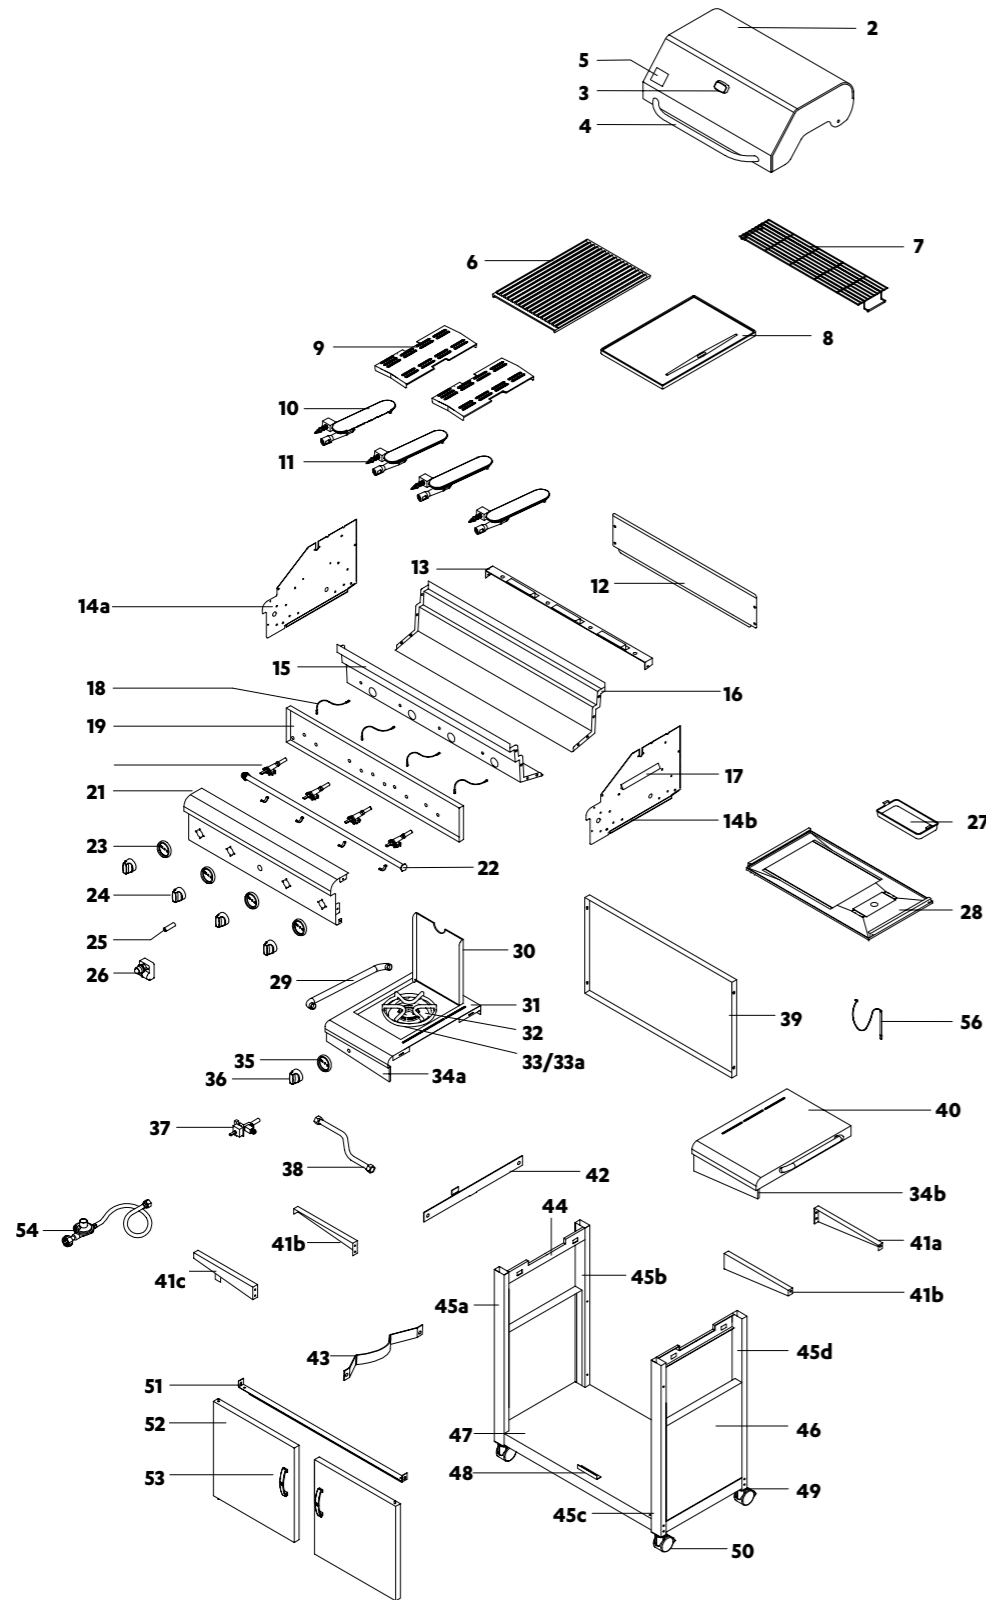

Ref.	Description	Qty.	Part No.
2	Hood assembly	1	17352
3	Temperature gauge	1	4649
4	Hood handle	1	17353
5	Rinnai badge	1	9424
6	Grill plate (SS)	1	ABBQ2078
7	Warming rack	1	17355
8	Hot plate	1	17356
9	Flame tamer	2	17357
10	Main burner	4	17358
11	Collector box with plug	4	17359
12	Wind shield	1	17360
13	Burner support	1	17361
14	Safari body assembly	1	17362
17	Ribs for body panel	2	17366
18	Electric wire set	1	17367
19	Heat shield	1	17368
20	Gas cock for main burner LPG	4	17369
21	Control panel	1	17370
22	Manifold	1	17371
23	Control knob seat main burner	4	4699
24	Control knob main burner	4	17038
26	Electric igniter 6 port	1	17633
27	Grease receptacle	1	17373
28	Grease draining tray	1	17374
29	Side shelf handle	2	17375
30	Lid for side burner - flush	1	17376
31	Side burner shelf	1	17377
32	Side burner body	1	17378
33	Pot support	1	17379
33a	Side burner	1	17248
34a	Self trim plate left	1	17380
34b	Shelf trim plate right	1	17381
35	Side burner control knob seat	1	4699
36	Side burner control knob	1	176016
37	Gas valve for side burner	1	17382

Ref.	Description	Qty.	Part No.
38	Connection hose	1	17460
39	Rear panel of trolley	1	17383
40	Metal side shelf	1	17384
41a	Side shelf bracket right rear	1	17385
41b	Side shelf bracket right front left rear	2	17386
41c	Side shelf bracket left front	1	17387
42	Trolley cylinder hook SS	1	1682
43	Trolley cylinder support SS	1	1679
44	Trolley support bracket	2	17390
45a	Side trolley leg left front	1	17391
45b	Side trolley leg left rear	1	17392
45c	Side trolley leg right front	1	17393
45d	Side trolley leg right rear	1	17394
46	Side panel	2	17395
47	Solid bottom shelf	1	17396
48	Door stopper	1	17397
49	Castor seat	4	17148
50	3 " castor	4	1470
51	Door bracket	1	17398
52	Door plate	2	17399
53	Door handle	2	17150
54	Regulator and hose	1	17156
55	Chrome condiment basket	1	17472
56	Match lighting stick with chain	1	17147
-	Electric spark 4-burner body	1	17168
-	BBQ cover	1	ABBQ2015