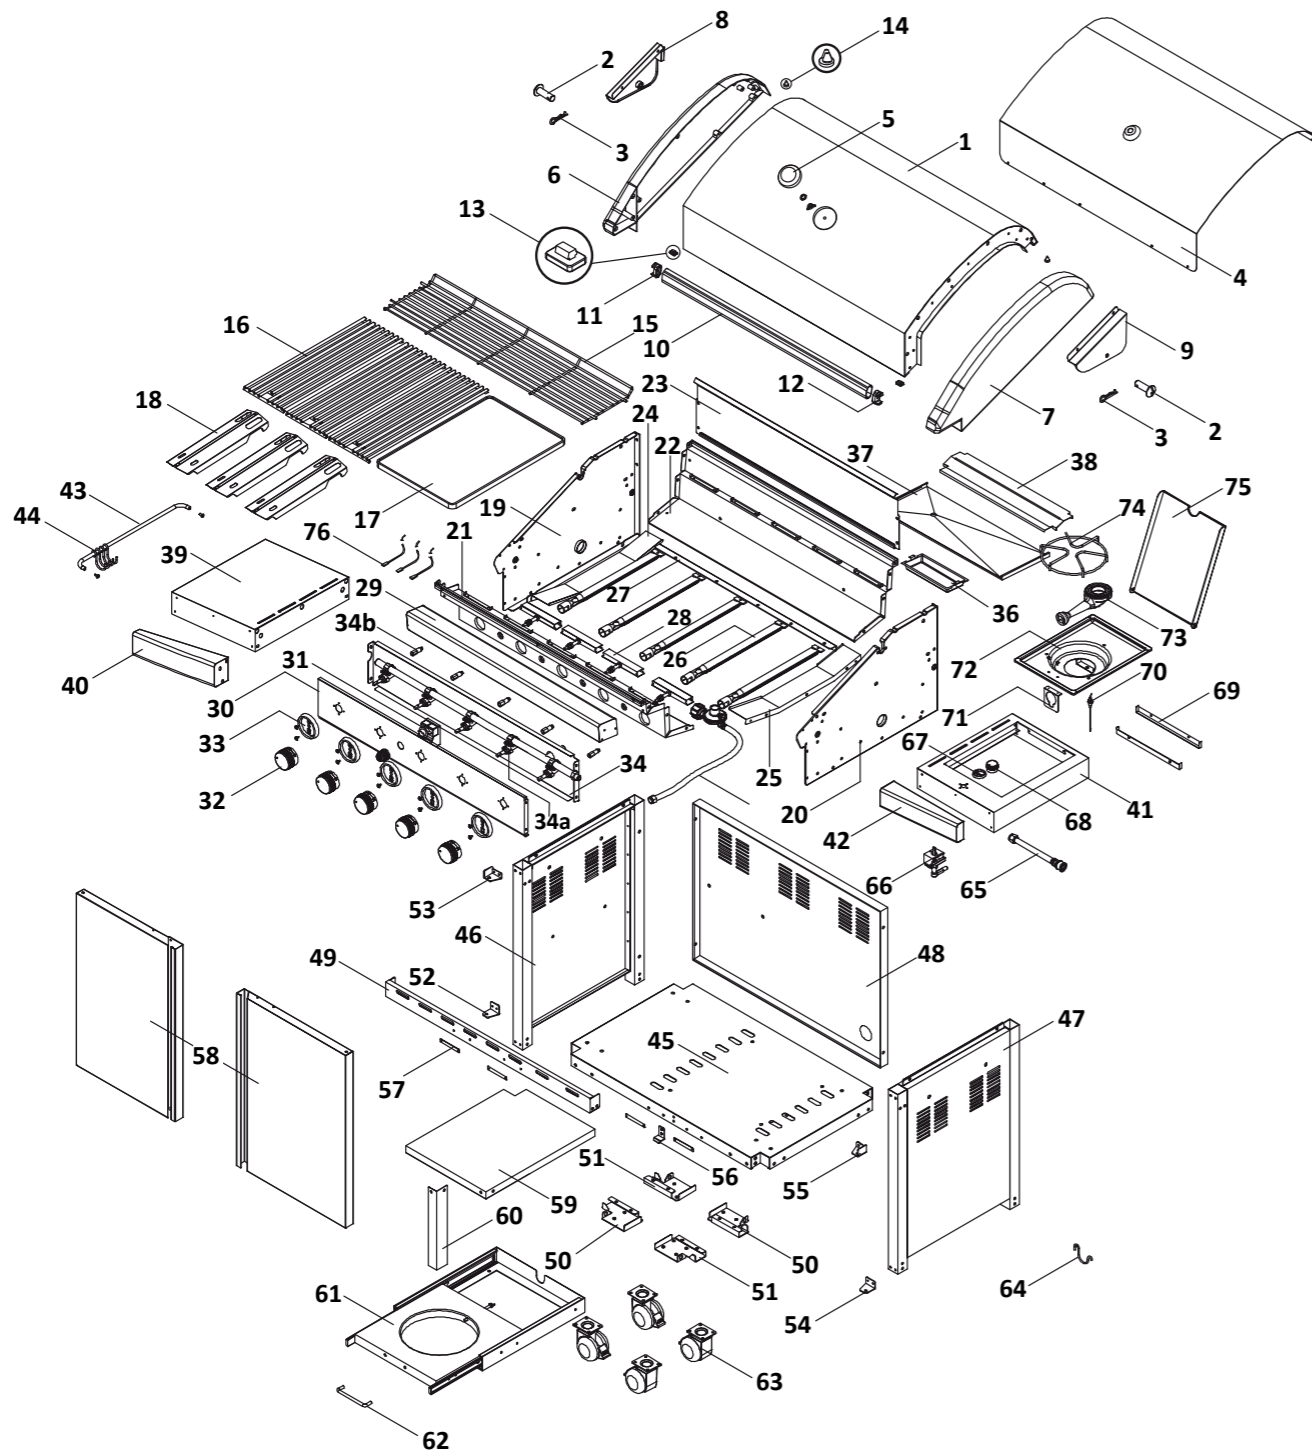

Ref.	Description	Qty.	Part No.
1	Hood	1	17695
2	Hood hinge set	2	17727
3	Cotter pin	2	17728
4	Hood trim plate	1	17696
5	Temperature gauge	1	17669
6	Hood panel - left	1	17670
7	Hood panel - right	1	17671
8	Hood hinge support - left	1	17734
9	Hood hinge support - right	1	17736
10	Hood handle	1	17674
11	Hood handle spacer - left	1	17675
12	Hood handles spacer - right	1	17676
13	Protective pad - front	2	17677
14	Protective pad - rear	2	18232
15	Secondary cooking (warming rack)	1	18182
16	Grill plate	3	18250
-	Grill plate cast iron (320 x 485 mm) Use as an alternative if there is no stock left of 18250	-	ABBQ2082
17	Hotplate	1	17584
18	Flame tamer	3	17699
19	Bowl panel - left	1	17737
20	Bowl panel - right	1	17738
21	Bowl panel - front	1	17739
22	Bowl panel - rear	1	17740
23	Bowl wind shield	1	17741
24	Grease tray track - left	1	17742
25	Grease tray track - right	5	17743
26	Main burner	5	18271
27	Burner support bracket	1	18154
28	Gas collector with electrode	4	18272
29	Upper decorative front panel	1	17744
30	Control panel	1	17745
31	Electric igniter - 4 port	1	17658
32	Control knob - main seat burner	5	17619
33	Control knob seat - main burner	5	18212
34	Manifold/heat shield assembly:	1	17684
34a	- gas valve main with jet	1	18277
34b	- jet main burner ULPG	1	18538
34c	- heat shield	1	18056
34d	- manifold	1	18069
35	Regulator with hose ULPG	1	17726
36	Grease receptacle	1	18198
37	Grease draining tray	1	18199