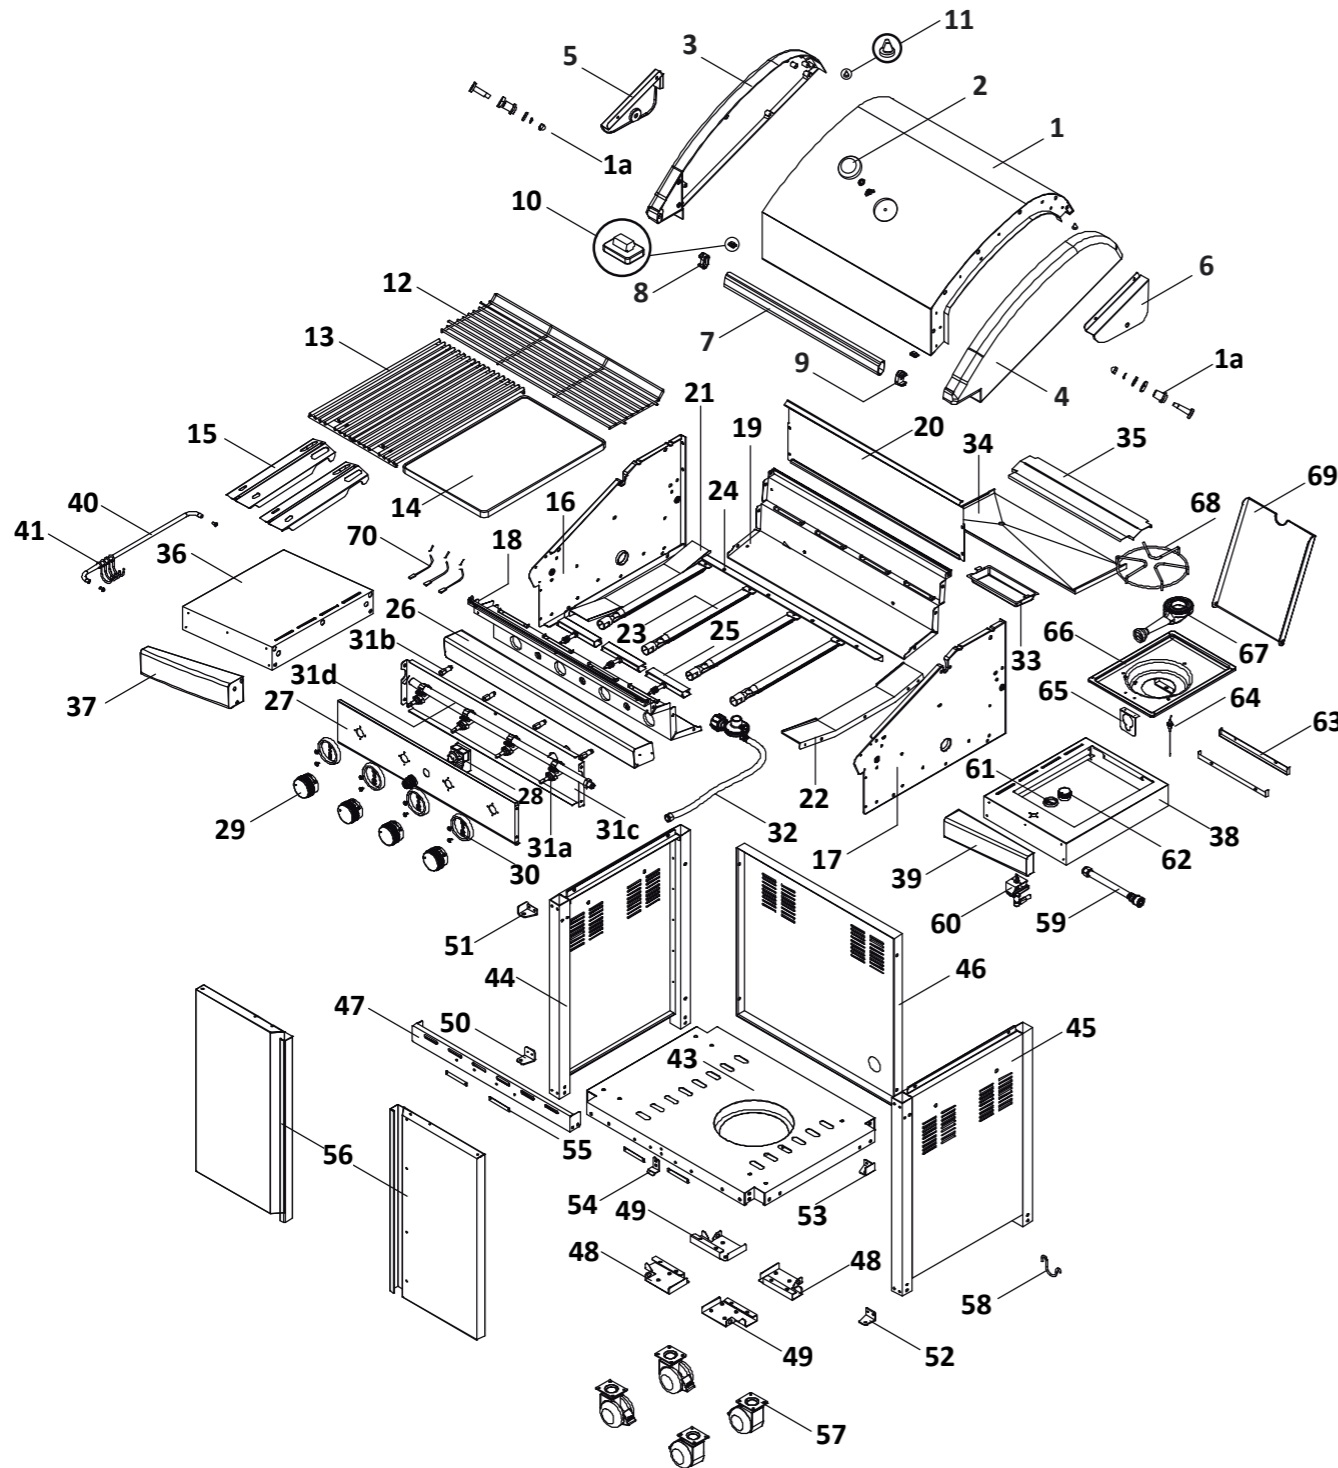

Ref.	Description	Qty.	Part No.
1	Hood	1	17751
1a	Hood hinge set	2	17668
2	Temperature gauge	1	17669
3	Hood panel - left	1	17670
4	Hood panel - right	1	17671
5	Hood hinge support - left	1	17672
6	Hood hinge support - right	1	17673
7	Hood handle	1	17752
8	Hood handle spacer - left	1	17675
9	Hood handle spacer - right	1	17676
10	Protective pad - front	2	17677
11	Protective pad - rear	2	18232
12	Secondary cooking (warming rack)	1	18013
13	Grill plate	2	18014
14	Hot plate	1	17584
15	Flame tamer	2	17604
16	Bowl panel - left	1	17678
17	Bowl panel - right	1	17679
18	Bowl panel - front	1	17753
19	Bowl panel - rear	1	17754
20	Bowl wind shield	1	18007
21	Grease tray track - left	1	18070
22	Grease tray track - right	1	18071
23	Main burner	4	18271
24	Burner support bracket	1	18600
25	Gas collector with electrode	3	18272
26	Upper decorative front panel	1	17755
27	Control panel	1	17756
28	Electric igniter - 4 port	1	17658
29	Control knob - main burner	4	17619
30	Control knob seat - main burner	4	18212
31	Manifold/heat shield assembly	1	17757
31a	Gas valve - main with jet	4	18277
31b	Jet main burner - ULPG	4	18538
31c	Heat shield	1	18020
31d	Manifold	1	18029
32	Regulator with hose	1	17685
33	Grease receptacle	1	18198
34	Grease draining tray	1	18018