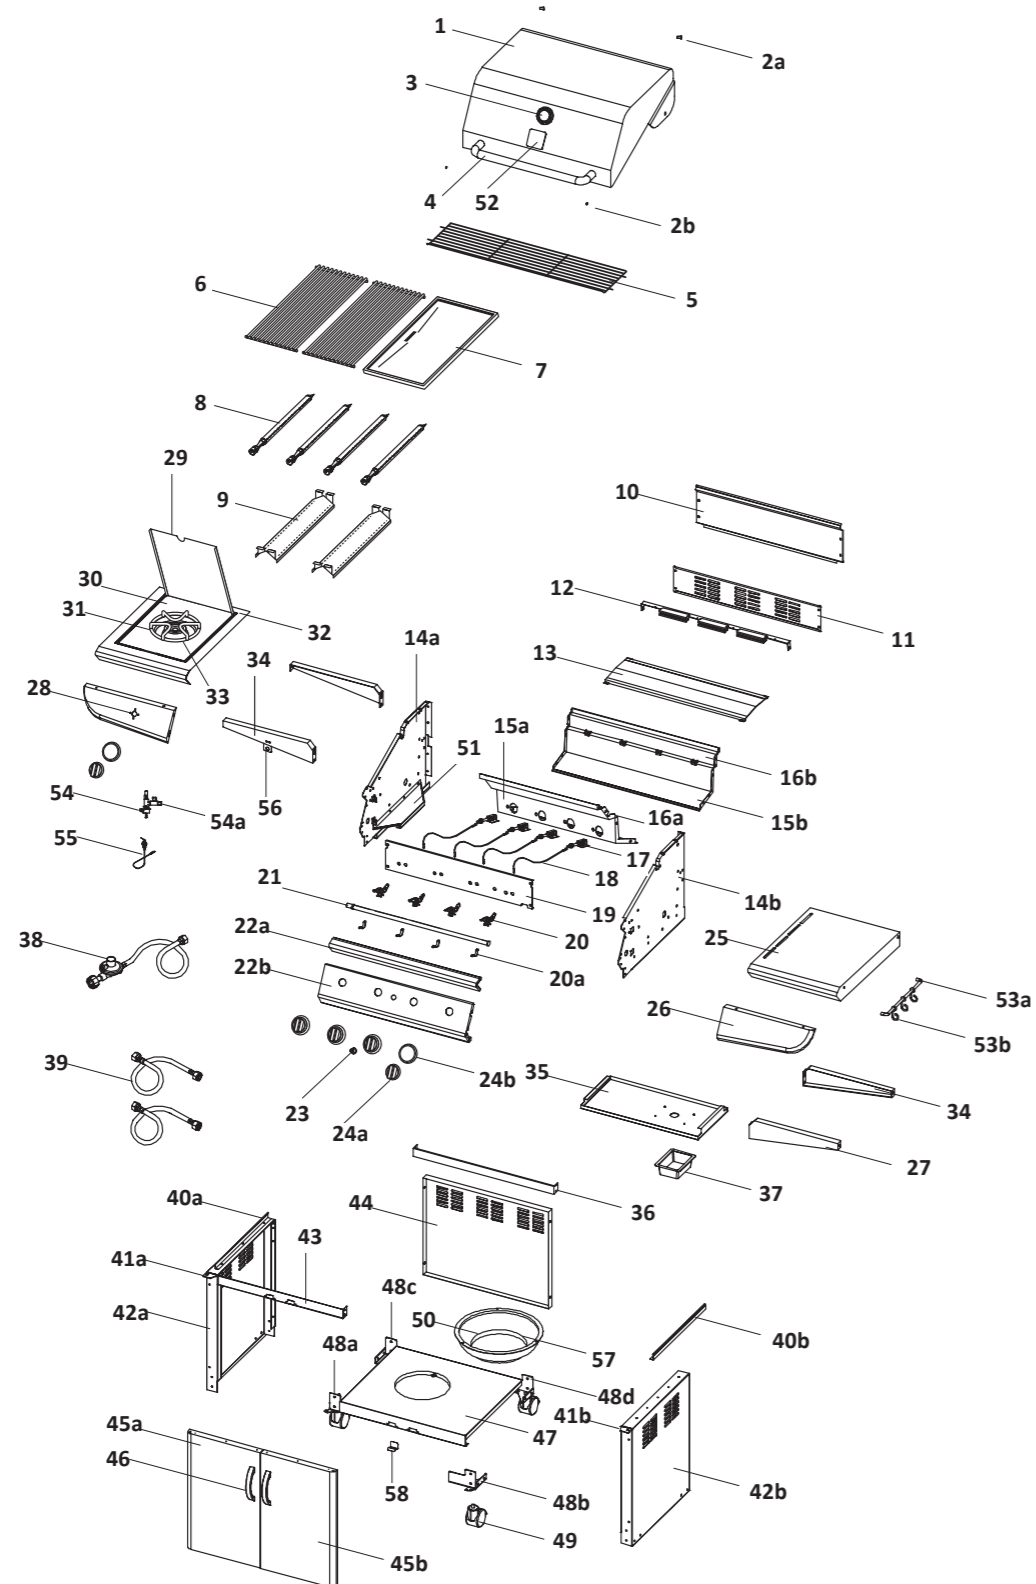

Ref.	Description	Qty.	Part No.
1	Hood	1	18572
2a	Hood hinge set	2	18333
2b	Protective pad front/rear	4	17313
3	Temperature gauge	1	17308
4	Hood handle	1	18296
5	Secondary cooking rack	1	18297
6	Grill plate	2	18293
7	Hot plate	1	18337
8	Burner (stainless steel tube burner)	4	18406
9	Flame tamer	2	18298
10	Body wind shield	1	18408
11	Rear wind shield	1	18299
12	Burner bracket	1	18300
13	Heat shield for body	1	18301
14a	Body panel - left	1	18302
14b	Body panel - right	1	18303
15a	Body panel - front	1	18304
15b	Body panel - rear	1	18305
16a	Flame tamer track - front	4	18404
16b	Flame tamer track - rear	4	18405
17	Gas collector with electrode	1	17035
18	Electronic wire set	1	18306
19	Gas valve heat shield	1	18307
20	Main burner gas valve	4	18308
20a	Main burner orifice - LPG	4	18350
21	Manifold	1	18309
22a	Control panel - top	1	18310
22b	Control panel - bottom	1	18573
23	Electronic igniter	1	18107
24a	Burner control knob - main/side	5	18550
24b	Control knob seat	5	18420
25	Side shelf - right	1	18312
26	Side shelf decorative panel - right	1	18574
27	Side shelf bracket - RF/LR	2	18457
28	Control panel - left	1	18575
29	Side shelf lid	1	18460
30	Side shelf body	1	18461
31	Side shelf pot support	1	17379
32	Side shelf trim plate	1	18316