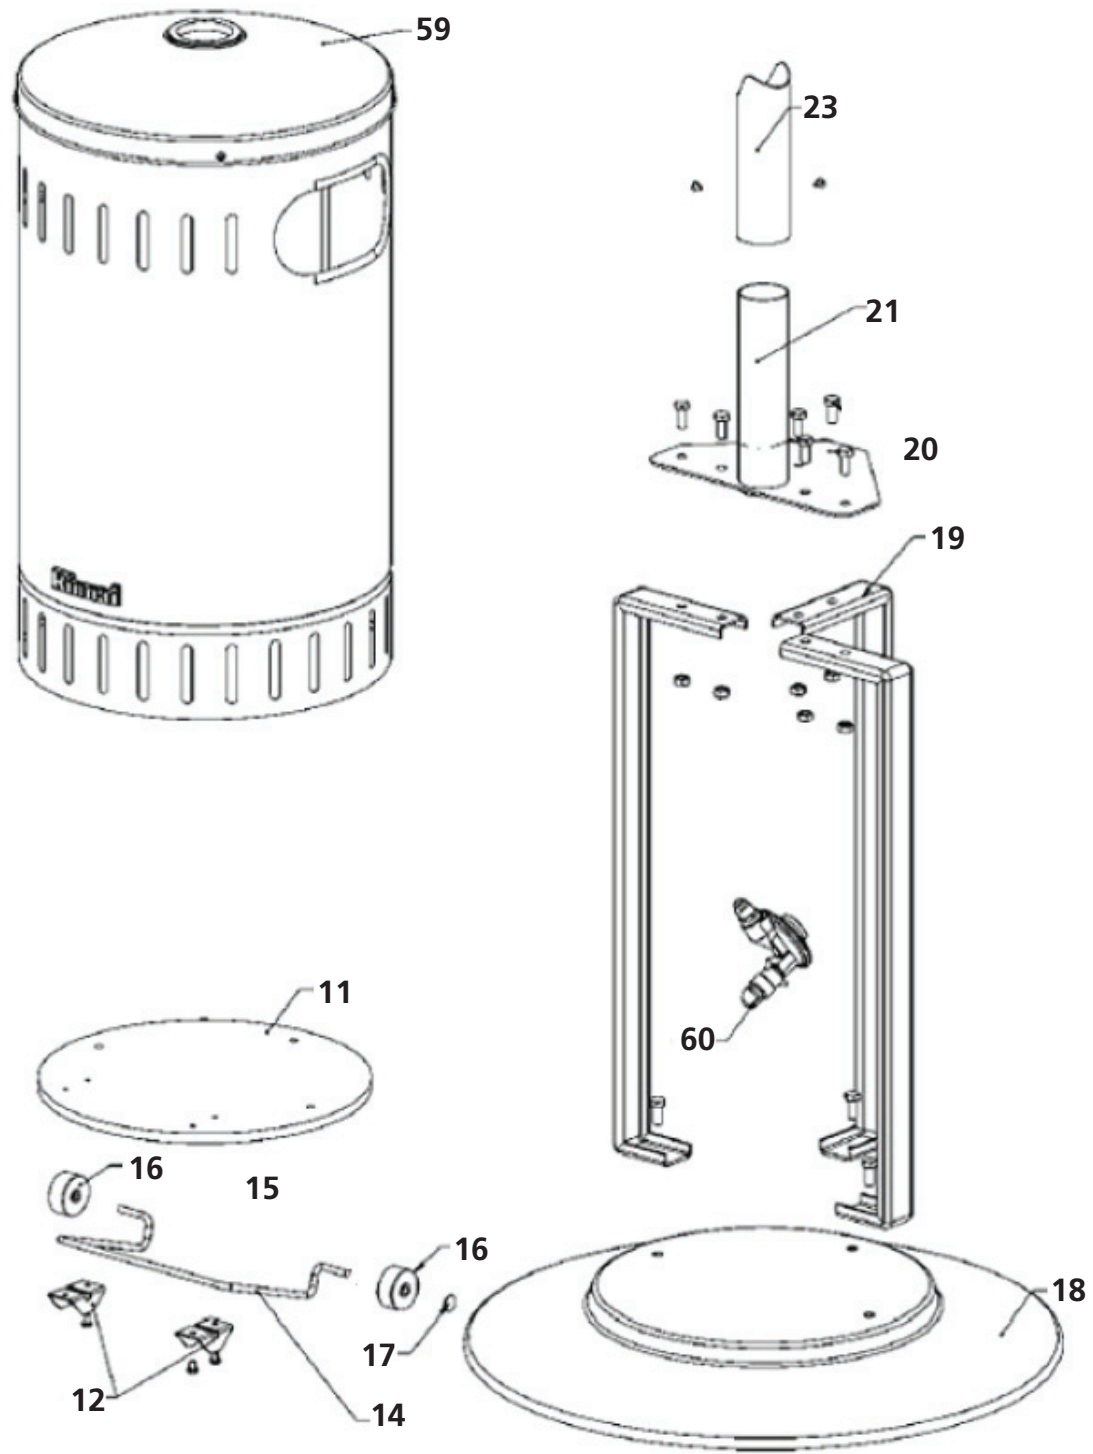

Ref.	Description	Qty.	Part No.
1	Chassis top tube	1	7675
2	Chassis battery side	1	7671
3	Chassis sparker side	1	7673
5	Chassis side plate	1	7672
6	Chassis gas control support	1	7670
7	Chassis gas control support	1	7669
8	Knob spring	2	7892
9	Knob adjustment	1	7891
10	Knob ignitor	1	7890
23	Tube	1	7676
25	Plastic collar	1	9405
26	Surround control lower	1	7681
27	Burner	1	7898
28	Air plate	1	7896
29	Pilot burner assembly	1	7885
30	Pilot burner injector 0.35	1	7886
31	Thermocouple retainer	2	6632
32	Electrode	1	7888
33	Thermocouple shield	1	7703
34	Hood support bars	4	7629
36	Glass frame	1	7881
37	Surround control	1	9427
38	Shield controls	1	6723
39	Nib spring	1	7702
41	Hood	1	7628
42	Hose SS 10 x 180 mm 3/8 BSP	1	7704
43	Locknut brass	1	5070
44	Thermocouple assembly	1	7877
45	Tip over switch spring clip	1	5560
46	Battery case	1	7897
47	Battery clip	2	7308
49	Pilot tube	1	7887
50	O-ring	1	6774

Ref.	Description	Qty.	Part No.
51	Pilot tube retainer	1	6648
52	Ignitor	1	7895
53	Clip	4	7554
56	Chassis location bracket	1	7638
58	Spare glass rods	1	7881-3
61	Gas control assembly	1	4873
62	Hose assembly	1	4871

This diagram is provided to assist you to identify parts if replacement is necessary. Contact your place of purchase or the manufacturer to enquire about parts, availability and/or service.

Ref.	Description	Qty.	Part No.
11	Base weight	1	7626
12	Axle bracket	2	7624
14	Axle	1	7623
16	Wheel rubber	2	9300
18	Base	1	7625
19	Leg	3	7700
21	Chassis lower tube	1	7879
23	Tube	1	7676
59	Drum assembly	1	4872
60	Regulator assembly	1	4870