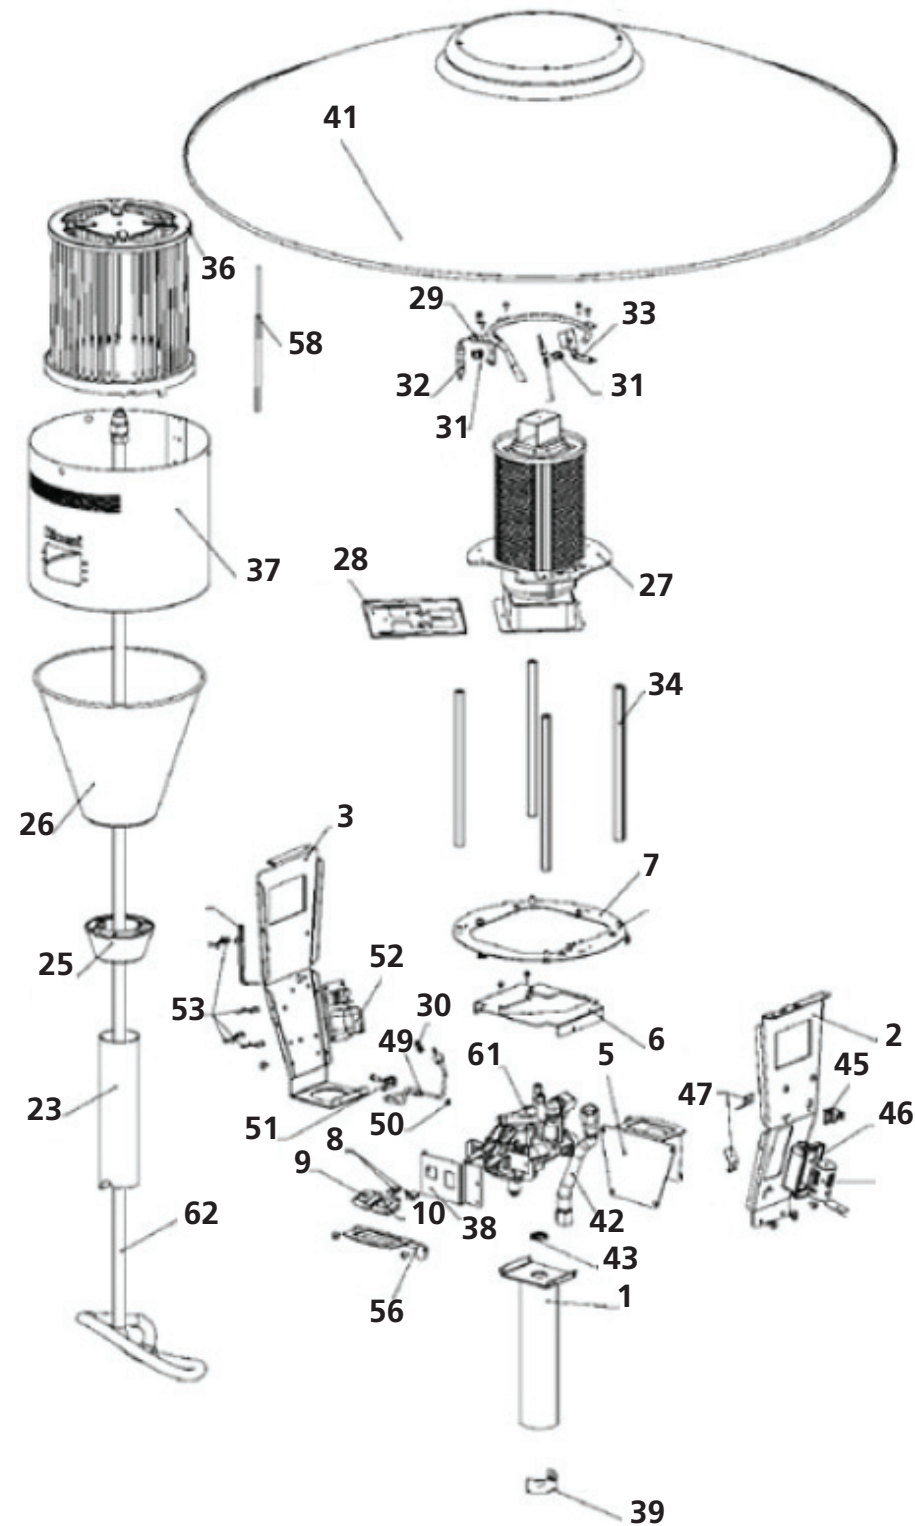

# Rinnai | Patio Outdoor Heater

This diagram is provided to assist you to identify parts if replacement is necessary. Contact your place of purchase or the manufacturer to enquire about parts, availability and/or service.

Ref.	Description	Qty.	Part No.
1	Chassis top tube	1	7675
2	Chassis battery side	1	7671
3	Chassis sparker side	1	7673
5	Chassis side plate	1	7672
6	Chassis gas control support	1	7670
7	Chassis gas control support	1	7669
8	Knob spring	2	7892
9	Knob adjustment	1	7891
10	Knob ignitor	1	7890
23	Tube	1	7676
25	Plastic collar	1	9405
26	Surround control lower	1	7681
27	Burner	1	7898
28	Air plate	1	7896
29	Pilot burner assembly	1	7885
30	Pilot burner injector 0.35	1	7886
31	Thermocouple retainer	2	6632
32	Electrode	1	7888
33	Thermocouple shield	1	7703
34	Hood support bars	4	7629
36	Glass frame	1	7881
37	Surround control	1	9427
38	Shield controls	1	6723
39	Nib spring	1	7702
41	Hood	1	7628
42	Hose SS 10 x 180 mm 3/8 BSP	1	7704
43	Locknut brass	1	5070
44	Thermocouple assembly	1	7877
45	Tip over switch spring clip	1	5560
46	Battery case	1	7897
47	Battery clip	2	7308
49	Pilot tube	1	7887
50	O-ring	1	6774

Ref.	Description	Qty.	Part No.
51	Pilot tube retainer	1	6648
52	Ignitor	1	7895
53	Clip	4	7554
56	Chassis location bracket	1	7638
58	Spare glass rods	1	7881-3
61	Gas control assembly	1	4873
62	Hose assembly	1	4871

This diagram is provided to assist you to identify parts if replacement is necessary. Contact your place of purchase or the manufacturer to enquire about parts, availability and/or service.

Ref.	Description	Qty.	Part No.
11	Base weight	1	7626
12	Axle bracket	2	7624
14	Axle	1	7623
16	Wheel rubber	2	9300
18	Base	1	7625
19	Leg	3	7700
21	Chassis lower tube	1	7879
23	Tube	1	7676
59	Drum assembly	1	4872
60	Regulator assembly	1	4870