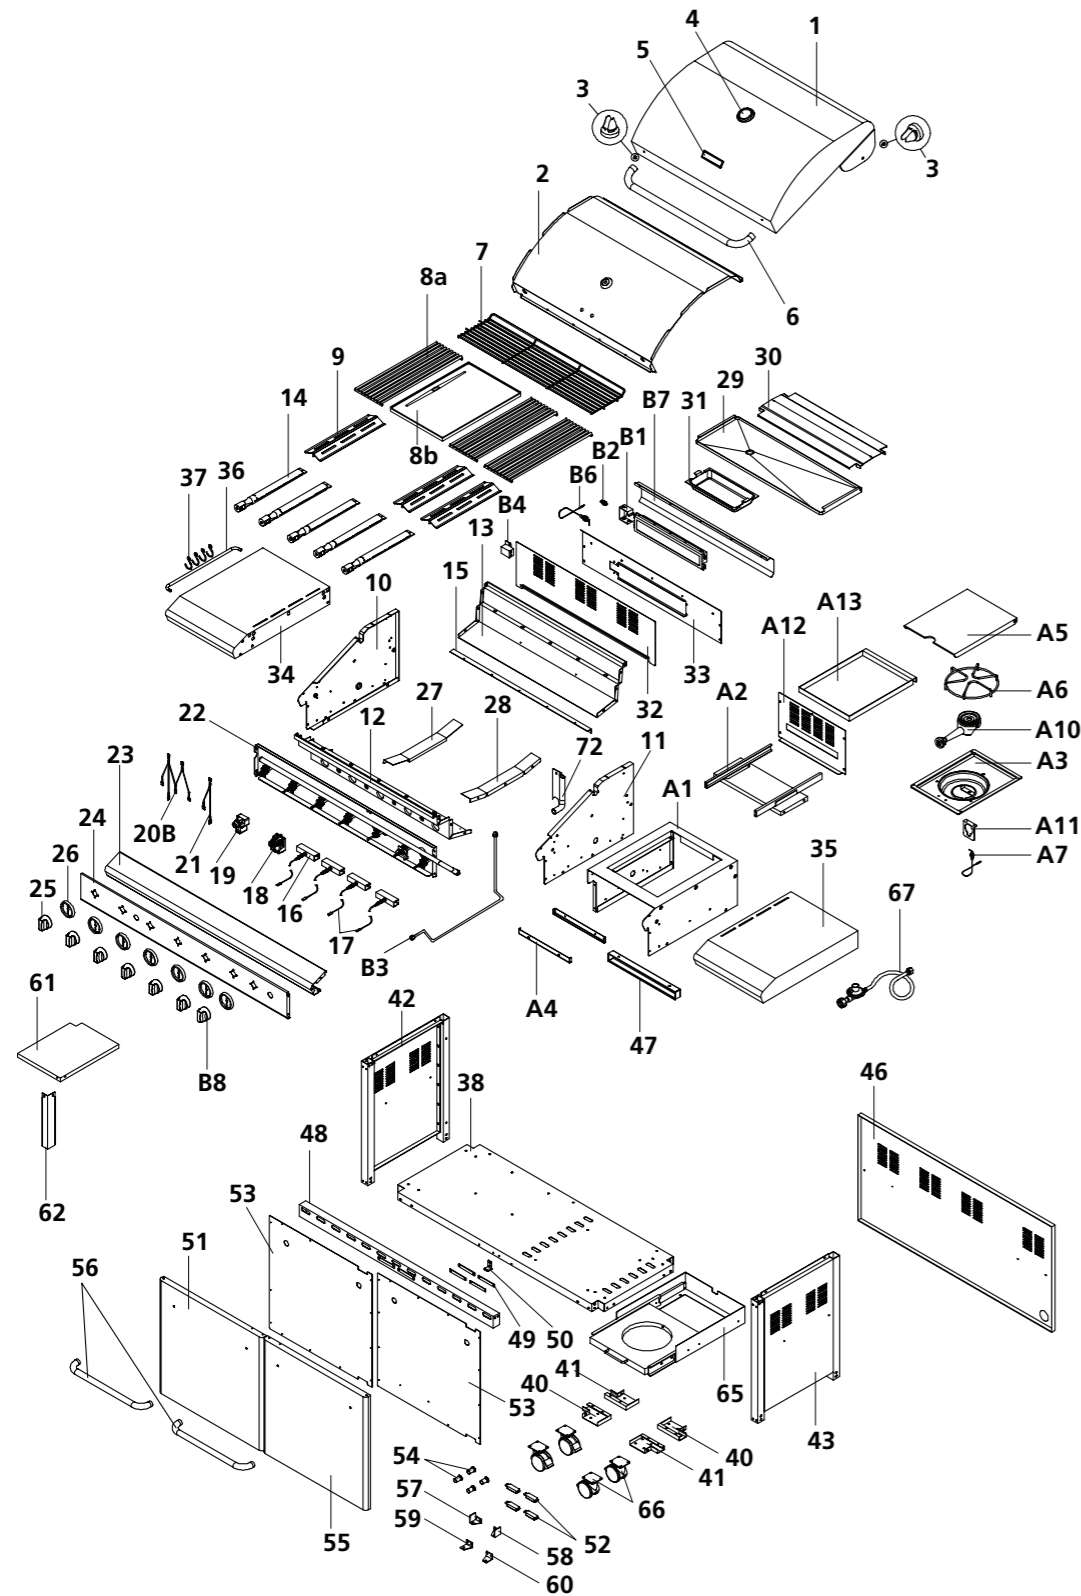

Ref.	Description	Qty.	Part No.
1	Hood assembly	1	18171
2	Hood trim plate	1	18620
3	Protective pad	4	18232
4	Temperature gauge	1	17308
5	Rinnai badge	1	17104
6	Hood handle	1	18712
7	Warming rack fixed	1	18182
8a	Grill plate	3	18250
8b	Hot plate	1	18337
9	Flame tamer	3	18183
10	Body panel left	1	18175
11	Body panel right	1	18176
12	Body panel front	1	18152
13	Body panel rear	1	18177
14	Burner main	5	18406
15	Burner support bracket	1	18154
16	Gas collector box with electrode	4	18016
17	Electric wire set	1	18195
18	Electric igniter - 4 port	1	17139
19	Electric igniter - 2 port	1	17294
20	Electric wire set - 5 point	1	18196
21	Electric wire set - 2 point	1	18194
22	Gas valve, manifold, heat shield assy.	1	18248
22a	Heat shield	1	18202
22b	Back burner gas valve	1	18203
22c	Main gas valve	1	18204
22d	Manifold	1	18219
23	Decorative front panel	1	18241
24	Control panel with print	1	18629
25	Control knob for main & side burner	6	18213
26	Control knob seat	7	18212
27	Grease tray track - left	1	18224
28	Grease tray track - right	1	18225
29	Grease draining tray	1	18199
30	Grease draining tray heat shield	1	18237
31	Grease receptacle	1	18198
32	Body wind shield	1	18239
33	Back burner frame	1	18187
34	Side shelf - left	1	18180
35	Side shelf - right	1	18181
36	Tool holder	1	18228
37	Tool hook	4	18228
38	Trolley bottom shelf	1	18179
40	Castor seat left front, right rear	2	18222
41	Castor seat right front, left rear	2	18223