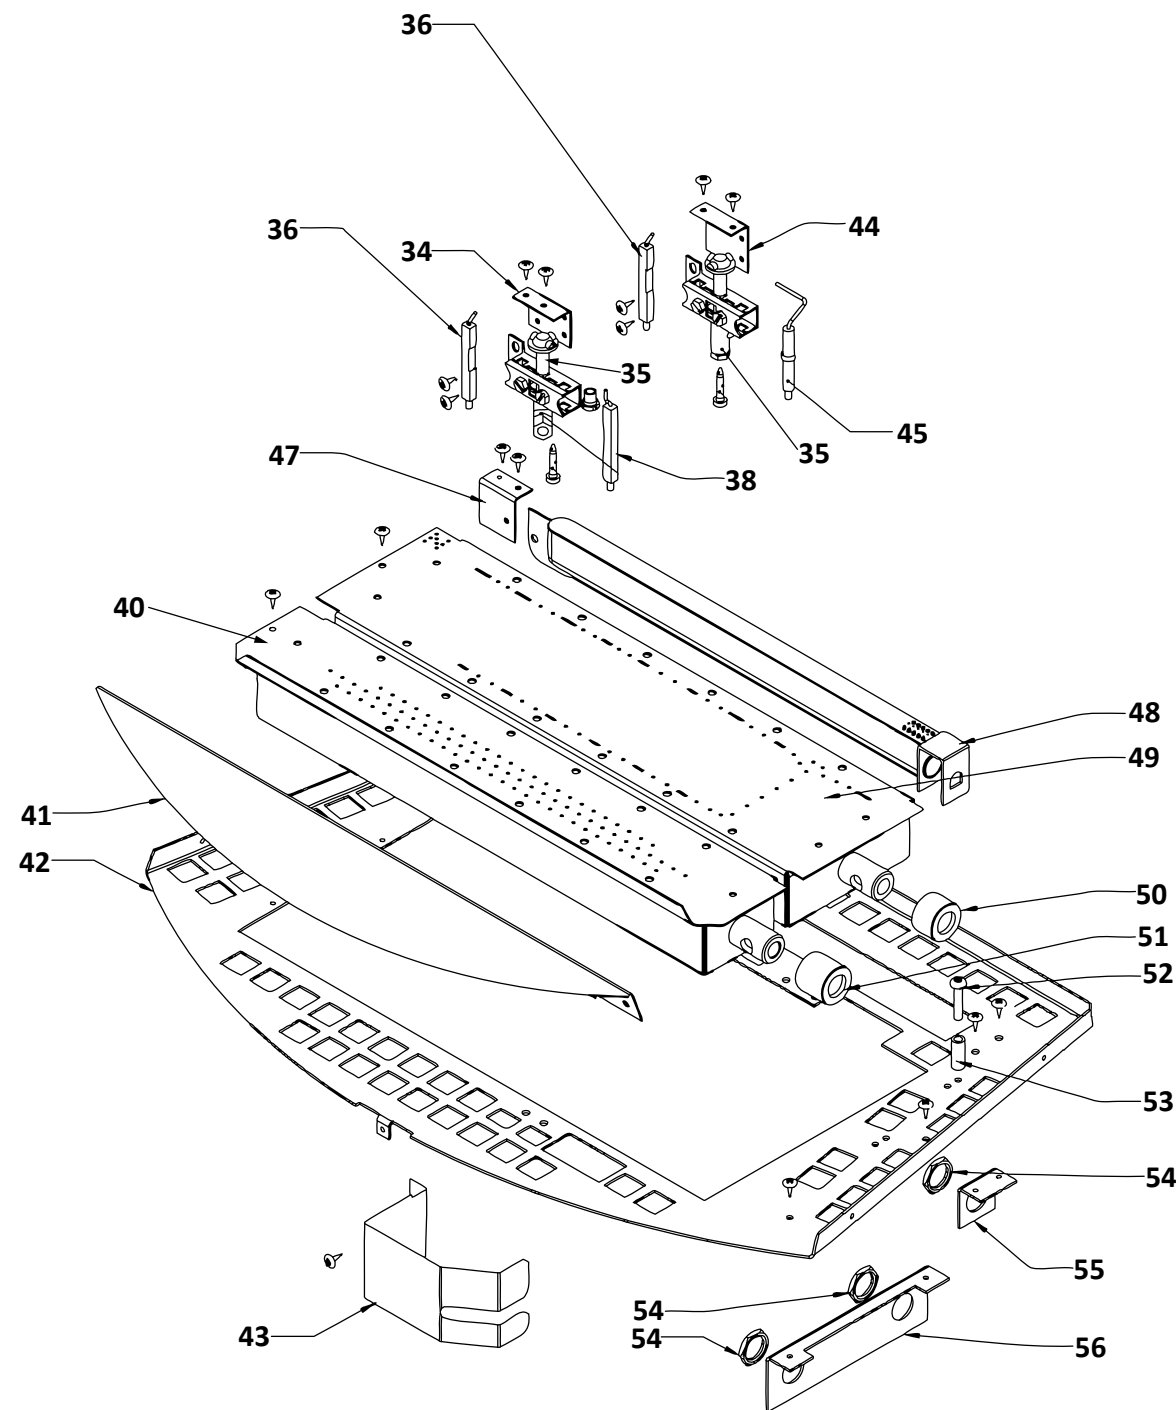

Timberflame Centrum ETR (FS35ETR) gas fireplace

This diagram is provided to assist you to identify parts if replacement is necessary. Contact your place of purchase or the manufacturer to enquire about parts, availability and/or service.

Burner support

Ref.	Description	Qty.	Part No.
34	Pilot mounting bracket	1	7516
35	Pilot assembly (with injector) LPG 0.30 mm	2	7008L
35	Pilot assembly (with injector) NG 0.45 mm	2	7008
36	Flame rod	2	7520
38	Electrode	1	7521
40	Front burner	1	7040
41	Burner diverter panel	1	7004
42	Burner support	1	7473
43	Pilot shield	1	7518-1
44	Pilot bracket	1	7275
45	Electrode	1	7007
47	Burner bracket	1	7276
48	Rear burner	1	6384
49	Middle burner NG	1	4970
49	Middle burner LPG	1	4971
50	Aeration sleeve (NG model only)	1	7258
51	Aeration sleeve (NG model only)	1	7293
52	Screw	2	9115
53	Log locating sleeve	2	7240
54	Locknut brass	3	5070
55	Injector block bracket rear	1	7791
56	Injector block bracket front MK11	1	7950
Not mapped			
-	Injector pilot LPG 0.30 mm	-	7009
-	Injector pilot NG 0.45 mm	-	9600