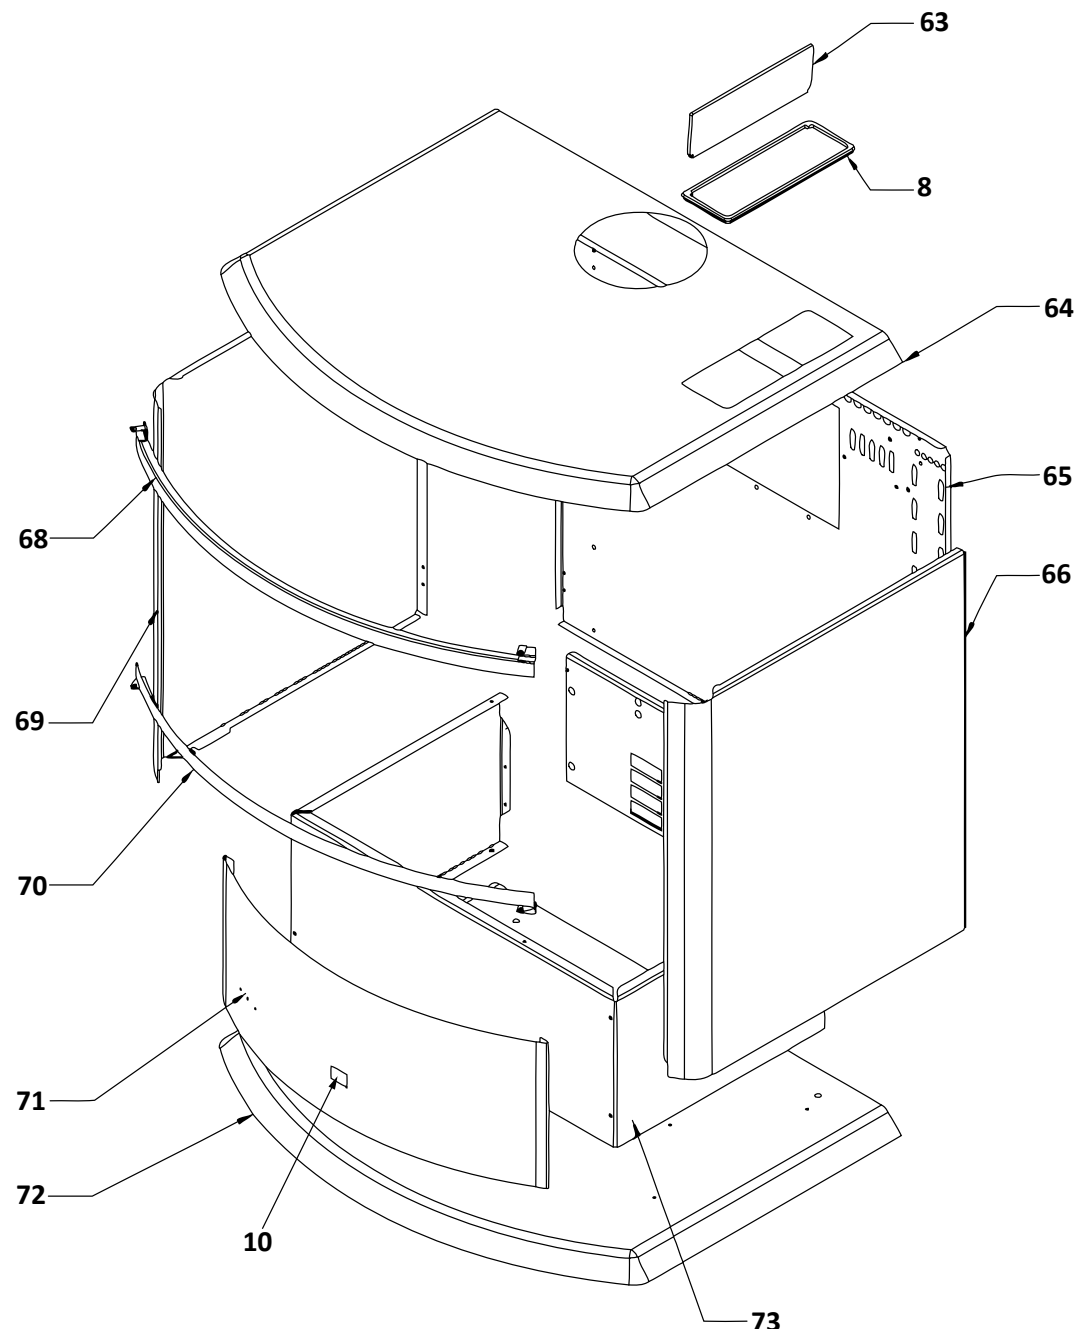

Timberflame Centrum ETR (FS35ETR) gas fireplace

This diagram is provided to assist you to identify parts if replacement is necessary. Contact your place of purchase or the manufacturer to enquire about parts, availability and/or service.

Painted panels

Ref.	Description	Qty.	Part No.
8	Control unit	1	7545
10	Receiver unit	1	7536
63	Control unit lid	1	4985
64	Top panel - satin black (V = viper)	1	7482V
64	Top panel - masque silver	1	7482S
64	Top panel - silver powder coat	1	7482SP
64	Top panel - silver metallic	1	7482SM
65	Rear panel - satin black	1	7470V
65	Rear panel - masque silver	1	7470S
65	Rear panel - silver powder coat	1	7470SP
65	Rear panel - silver metallic	1	7470SM
66	Side panel RH - satin black	1	7019VX1
66	Side panel RH - masque silver	1	7019S
66	Side panel RH - silver powder coat	1	7019SPX1
66	Side panel RH - silver metallic	1	7019SMX1
68	Glass retainer top - black	1	7033
68	Glass retainer top - silver	1	7057S
69	Side panel LH - satin black	1	7018VX1
69	Side panel LH - masque silver	1	7018S
69	Side panel LH - silver powder coat	1	7018SPX1
69	Side panel LH - silver metallic	1	7018SMX1
70	Glass retainer bottom - black	1	7037
70	Glass retainer bottom - silver	1	7056S

Ref.	Description	Qty.	Part No.
71	Pillar front - satin black	1	7471V
71	Pillar front - masque silver	1	7471S
71	Pillar front - silver powder coat	1	7471SP
71	Pillar front - silver metallic	1	7471SM
72	Base - satin black	1	7022V
72	Base - masque silver	1	7022S
72	Base - silver powder coat	1	7022SP
72	Base - silver metallic	1	7022SM
73	Pillar - satin black	1	7020V
73	Pillar - masque silver	1	7020S
73	Pillar - silver powder coat	1	7020SP
73	Pillar - silver metallic	1	7020SM

Silver paint codes

Masque silver = old silver
Silver powder coat = new silver
Silver metallic = new new silver

Touchup paint

Silver = R1880
Satin black = R1881

Paint information

Viper satin = Ameron 5326638
Black metallic = Orica 95483276 (old matt black)
Rinnai silver = Orica 95496618 (old silver, export silver)
Rahasia silver = SP5182 (new silver for local market)