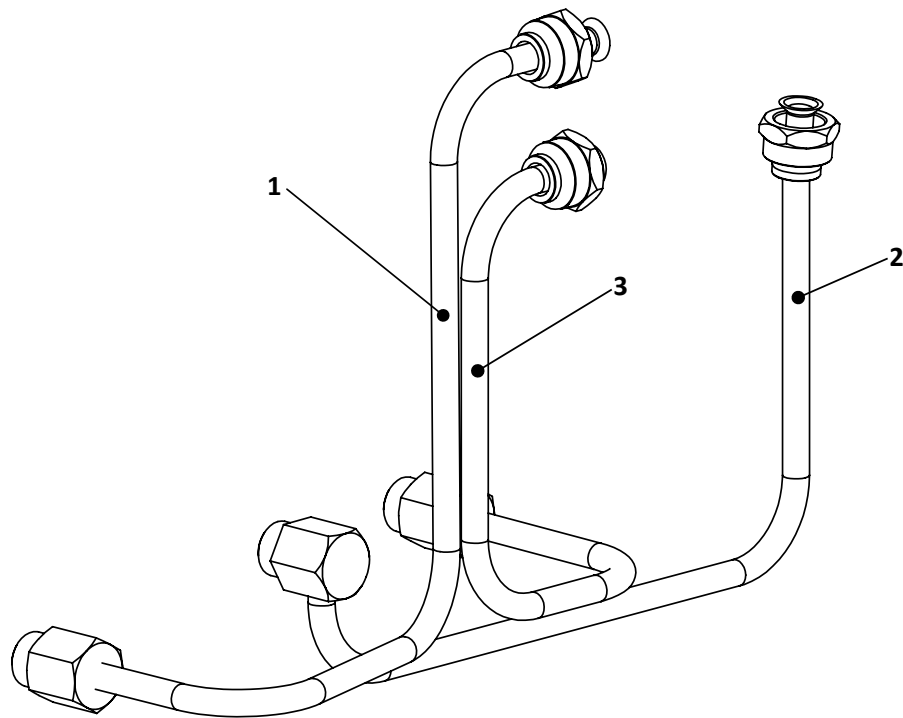

Timberflame Centrum ETR (FS35ETR) gas fireplace

This diagram is provided to assist you to identify parts if replacement is necessary. Contact your place of purchase or the manufacturer to enquire about parts, availability and/or service.

Burner supply tubes

FS35ETR up to 4th May 2004. Serial number: 7198

FS35ETR from 5th May 2004. Serial number: 7199

Ref.	Description	Qty.	Part No.
1	Tube gas supply assembly FS35ETRA	1	7501
2	Tube gas supply assembly FS35ETRB	1	7500
3	Tube gas supply assembly FS35ETRC	1	7502
Not mapped			
-	O-ring pilot	2	6308
-	Rear pilot tube	1	7524
-	Front pilot tube	1	7522

Ref.	Description	Qty.	Part No.
1	Tube gas supply assembly FS35ETRA	1	7929
2	Tube gas supply assembly FS35ETRB	1	7928
3	Tube gas supply assembly FS35ETRC	1	7930
Not mapped			
-	O-ring pilot	2	6308
-	Rear tube pilot	1	7524
-	Front tube pilot	1	7522