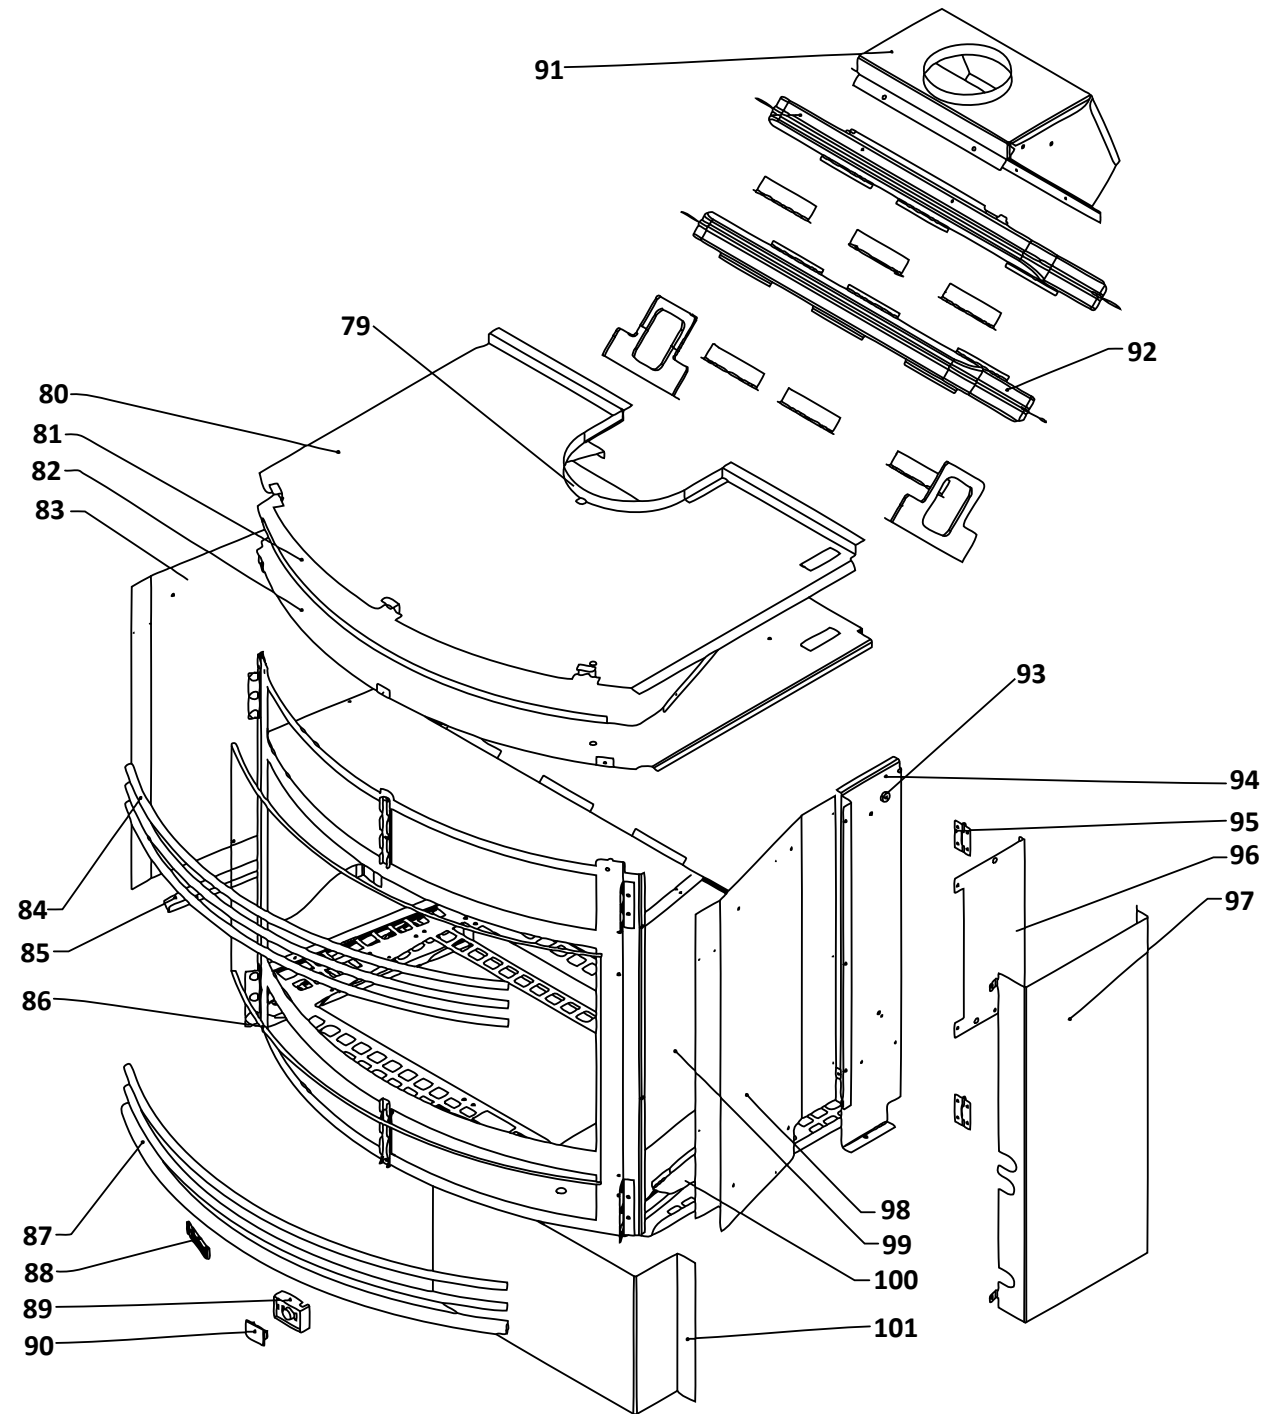

Timberflame Centrum ETR (FS35ETR) gas fireplace

This diagram is provided to assist you to identify parts if replacement is necessary. Contact your place of purchase or the manufacturer to enquire about parts, availability and/or service.

Outer panels and trims

Ref.	Description	Qty.	Part No.
79	Flue shroud	1	7486
80	Top heat shield	1	7484
81	Air guide lower	1	7472-1
82	Air guide	1	7491
83	Heat shield LH	1	7509
84	Louvre tube gold	5	7029
85	Heat shield lower LH	1	7060
86	Glass assembly (glass + seal tape)	1	4996
-	Glass seal replacement tape kit	1	R7010
87	Louvre tube	1	7099
88	Rinnai badge	1	5327G
89	Receiver unit holder	1	7537
90	Receiver cover	1	7539
91	Flue spigot	1	7028-1
92	3-hole heat exchanger	1	Not available
93	Hank bush	3	9188
94	Partition panel	1	7513
95	Hinge (black)	4	7050X1
96	PCB mounting bracket	1	7507-1
97	Wiring cover	1	7512
98	Heat shield RH	1	7508
99	Combustion chamber assembly	1	7469
100	Heat shield lower RH	1	7062
101	Fan inlet guide	1	7063
Not mapped			
-	Louvre bracket FS top painted	2	7030
-	Log set c/w granules	1	7044
-	Side panel magnet	2	7136
-	Dress guard NZ	1	R1776
-	Flexitube replacement kit	1	4988