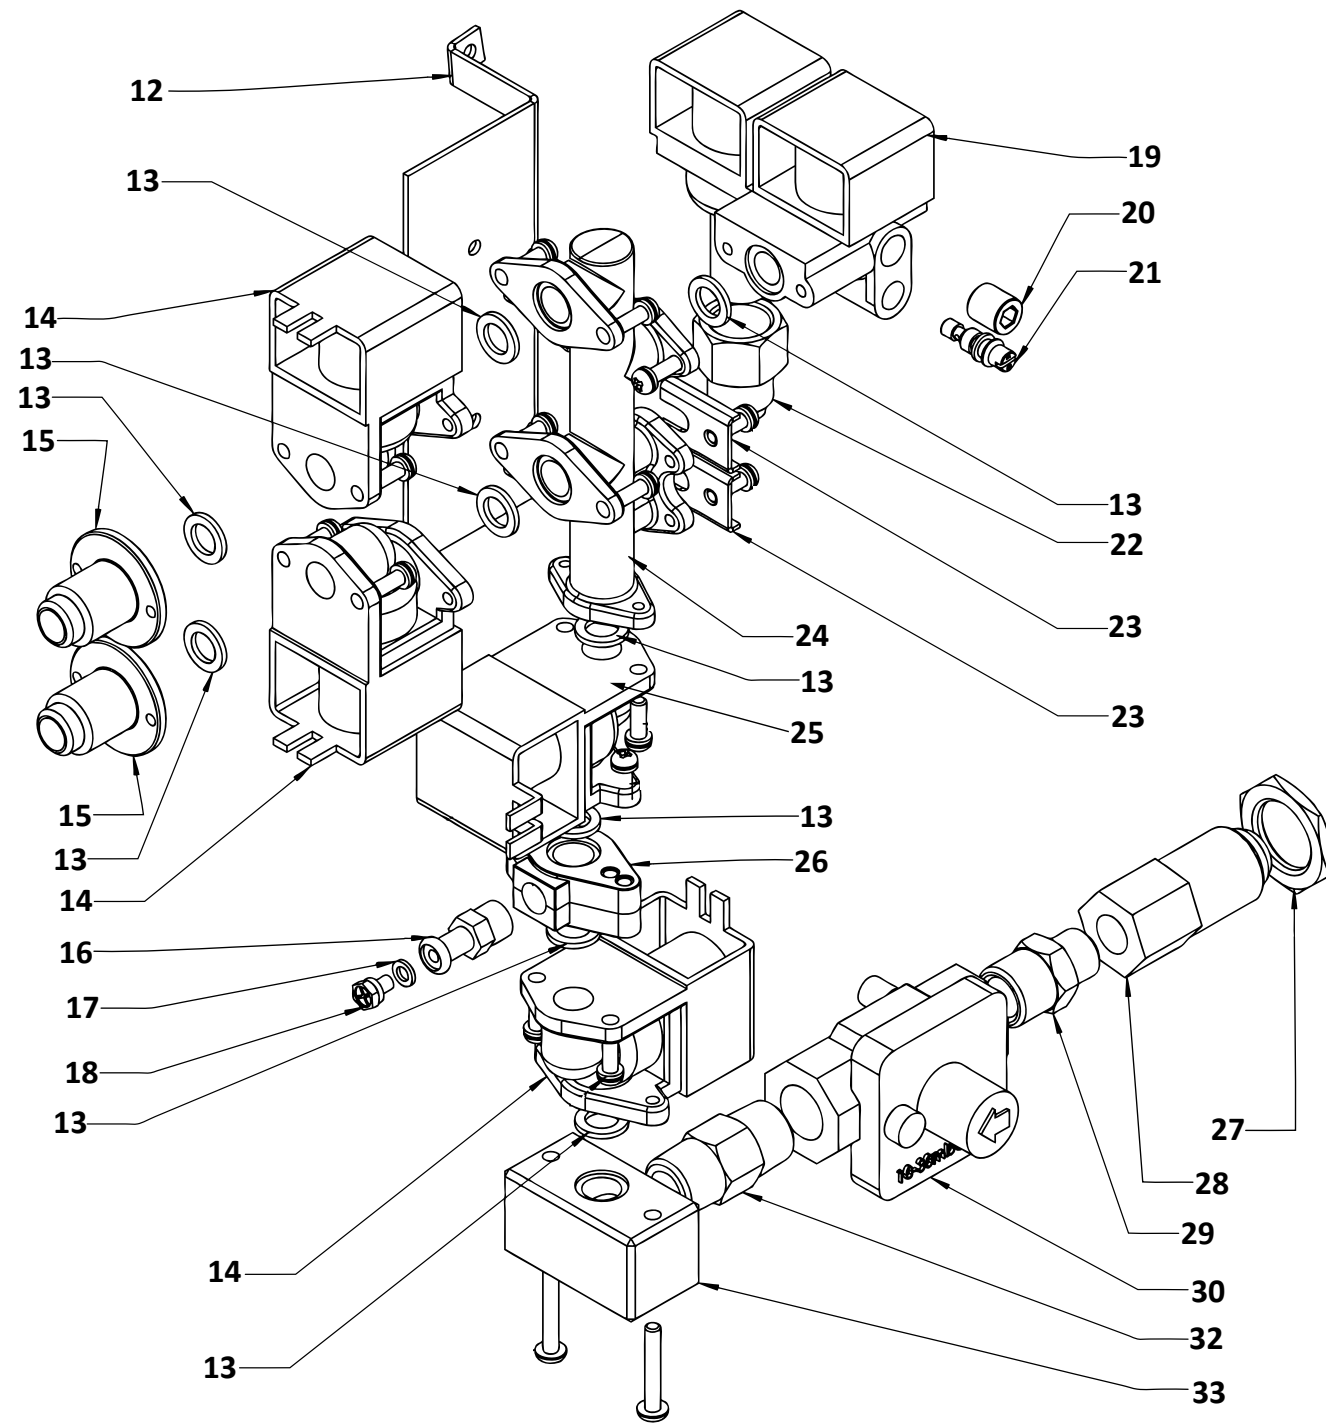

Timberflame Centrum ETR (FS35ETR) gas fireplace

This diagram is provided to assist you to identify parts if replacement is necessary. Contact your place of purchase or the manufacturer to enquire about parts, availability and/or service.

Manifold assembly

Ref.	Description	Qty.	Part No.
12	Manifold mounting bracket	1	7517
13	Packing	9	6121
14	Solenoid	3	7555
15	Manifold tube adaptor	1	7974
16	Pressure test point	1	9992
17	Test point packing	1	9995
18	Test point screw	1	9994
19	Solenoid	1	7560
20	Dryseal plug	1	6243
21	Bypass screw LPG	1	7533
21	Bypass screw NG	1	7529
22	Union body (USA)	1	7973
23	Gas tube retainer	2	6313
24	Manifold ETR	1	7454
25	Solenoid	1	7557
26	Manifold adaptor	1	7455
27	Locknut	1	7165
28	Inlet adaptor	1	7079
29	Red. nipple	1	7525
30	Regulator LPG	1	7633
30	Regualtor NG	1	7632
32	Hex nipple	1	7523
33	Manifold elbow	1	7456

Burner supply tubes

FS35ETR up to 4th May 2004. Serial number: 7198

FS35ETR from 5th May 2004. Serial number: 7199

Ref.	Description	Qty.	Part No.
1	Tube gas supply assembly FS35ETRA	1	7501
2	Tube gas supply assembly FS35ETRB	1	7500
3	Tube gas supply assembly FS35ETRC	1	7502
Not mapped			
-	O-ring pilot	2	6308
-	Rear pilot tube	1	7524
-	Front pilot tube	1	7522