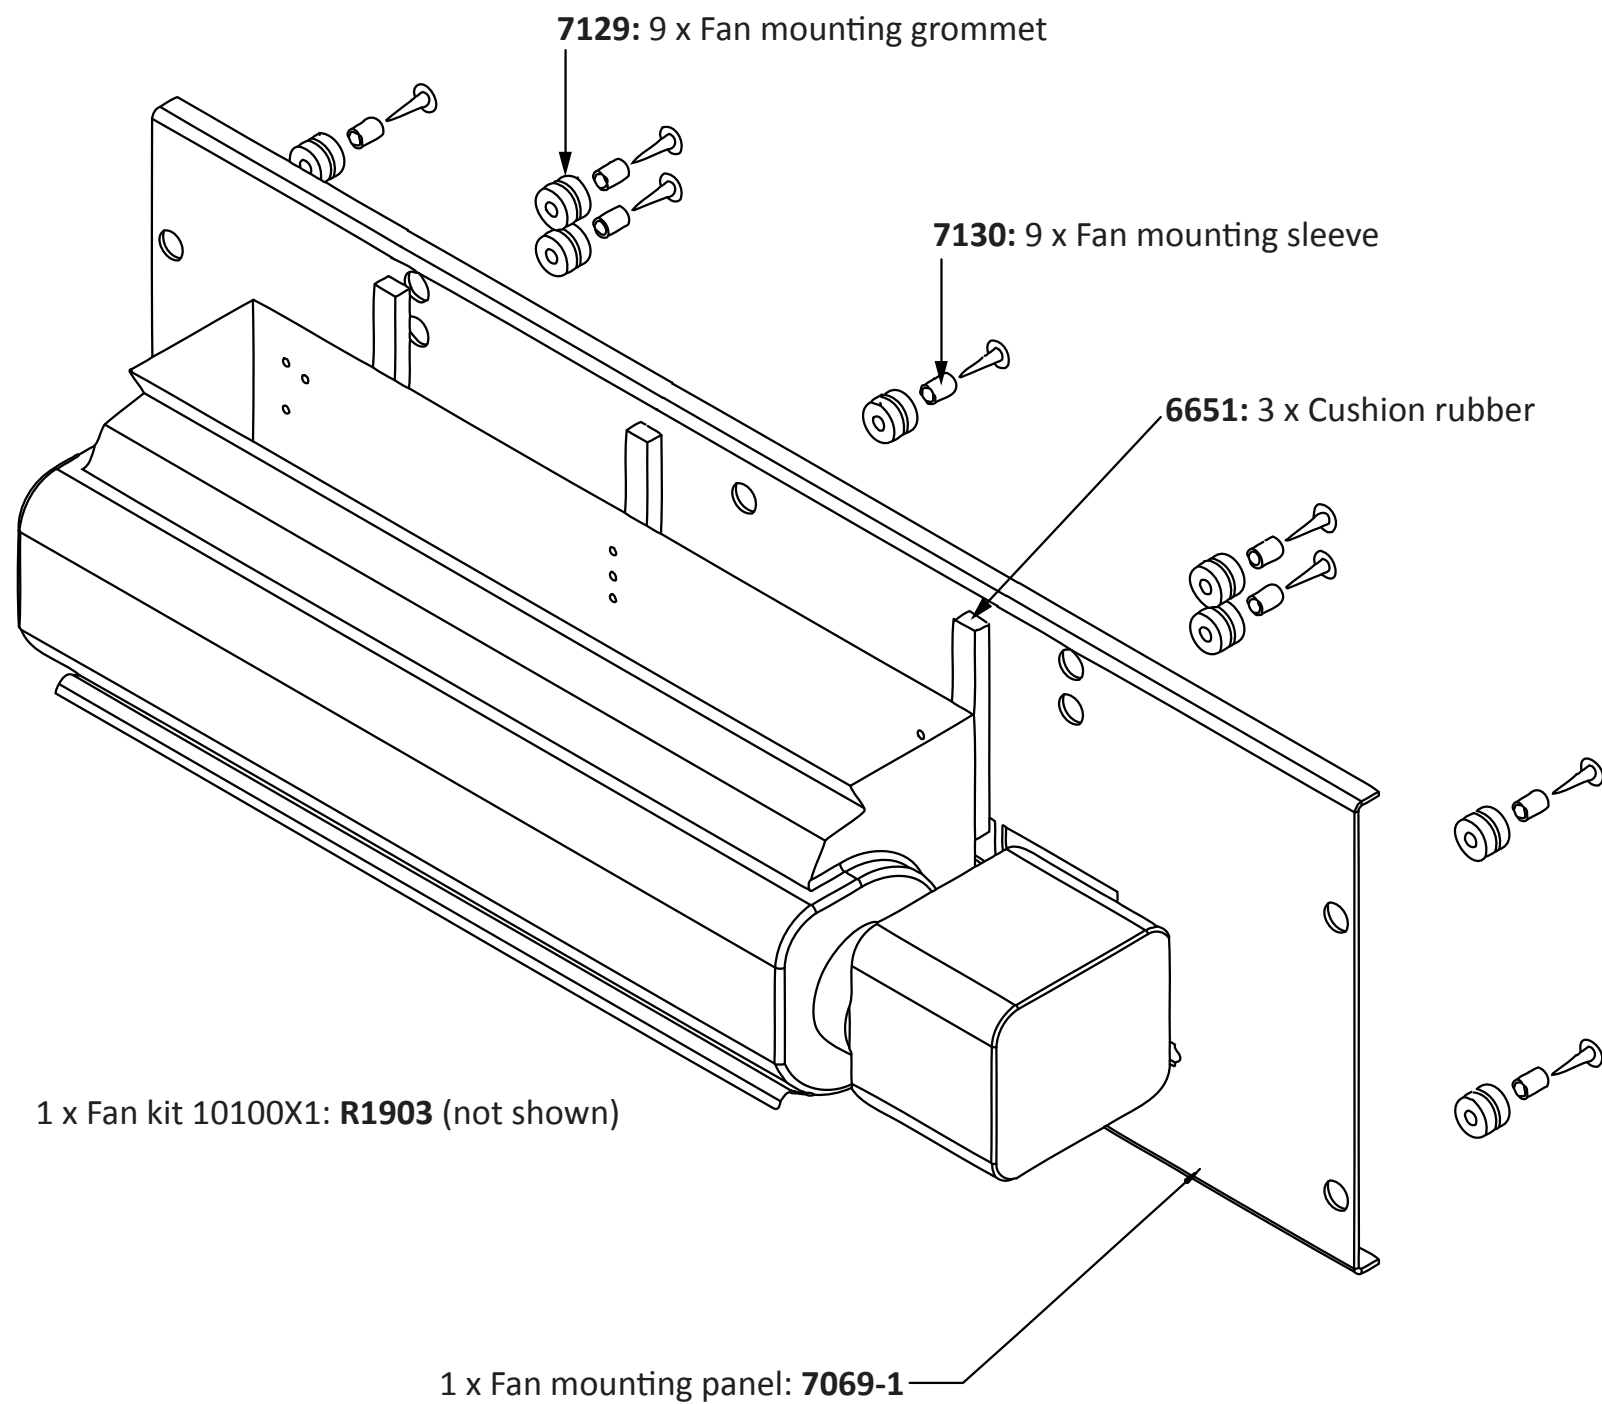

Timberflame Centrum ETR (FS35ETR) gas fireplace

This diagram is provided to assist you to identify parts if replacement is necessary. Contact your place of purchase or the manufacturer to enquire about parts, availability and/or service.

Fan components