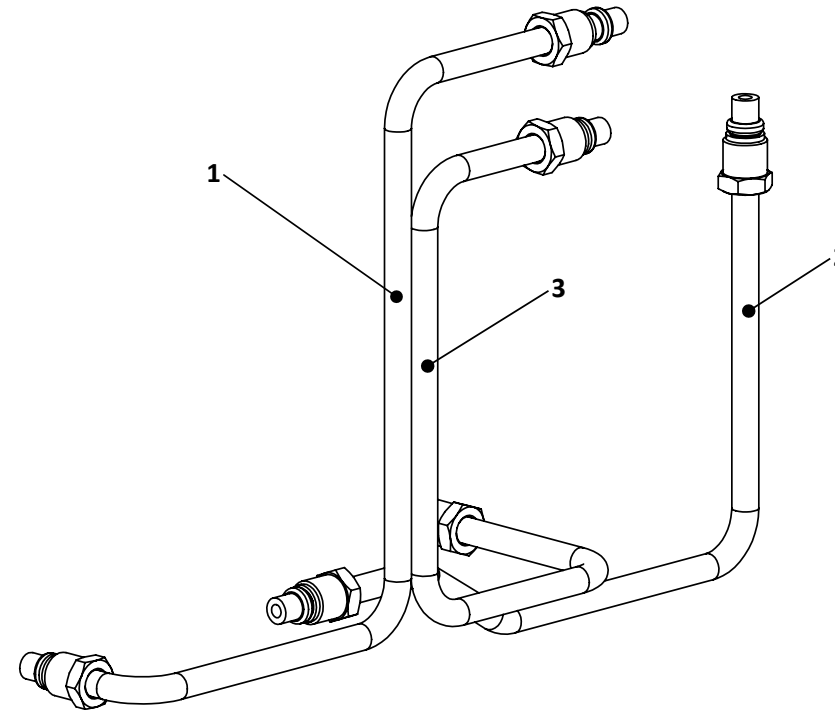

Timberflame Centrum ETR (FS35ETR) gas fireplace

This diagram is provided to assist you to identify parts if replacement is necessary. Contact your place of purchase or the manufacturer to enquire about parts, availability and/or service.

Burner supply tubes

FS35ETR up to 4th May 2004. Serial number: 7198

FS35ETR from 5th May 2004. Serial number: 7199

Ref.	Description	Qty.	Part No.
1	Tube gas supply assembly FS35ETRA	1	7501
2	Tube gas supply assembly FS35ETRB	1	7500
3	Tube gas supply assembly FS35ETRC	1	7502
Not mapped			
-	O-ring pilot	2	6308
-	Rear pilot tube	1	7524
-	Front pilot tube	1	7522

Ref.	Description	Qty.	Part No.
1	Tube gas supply assembly FS35ETRA	1	7929
2	Tube gas supply assembly FS35ETRB	1	7928
3	Tube gas supply assembly FS35ETRC	1	7930
Not mapped			
-	O-ring pilot	2	6308
-	Rear tube pilot	1	7524
-	Front tube pilot	1	7522