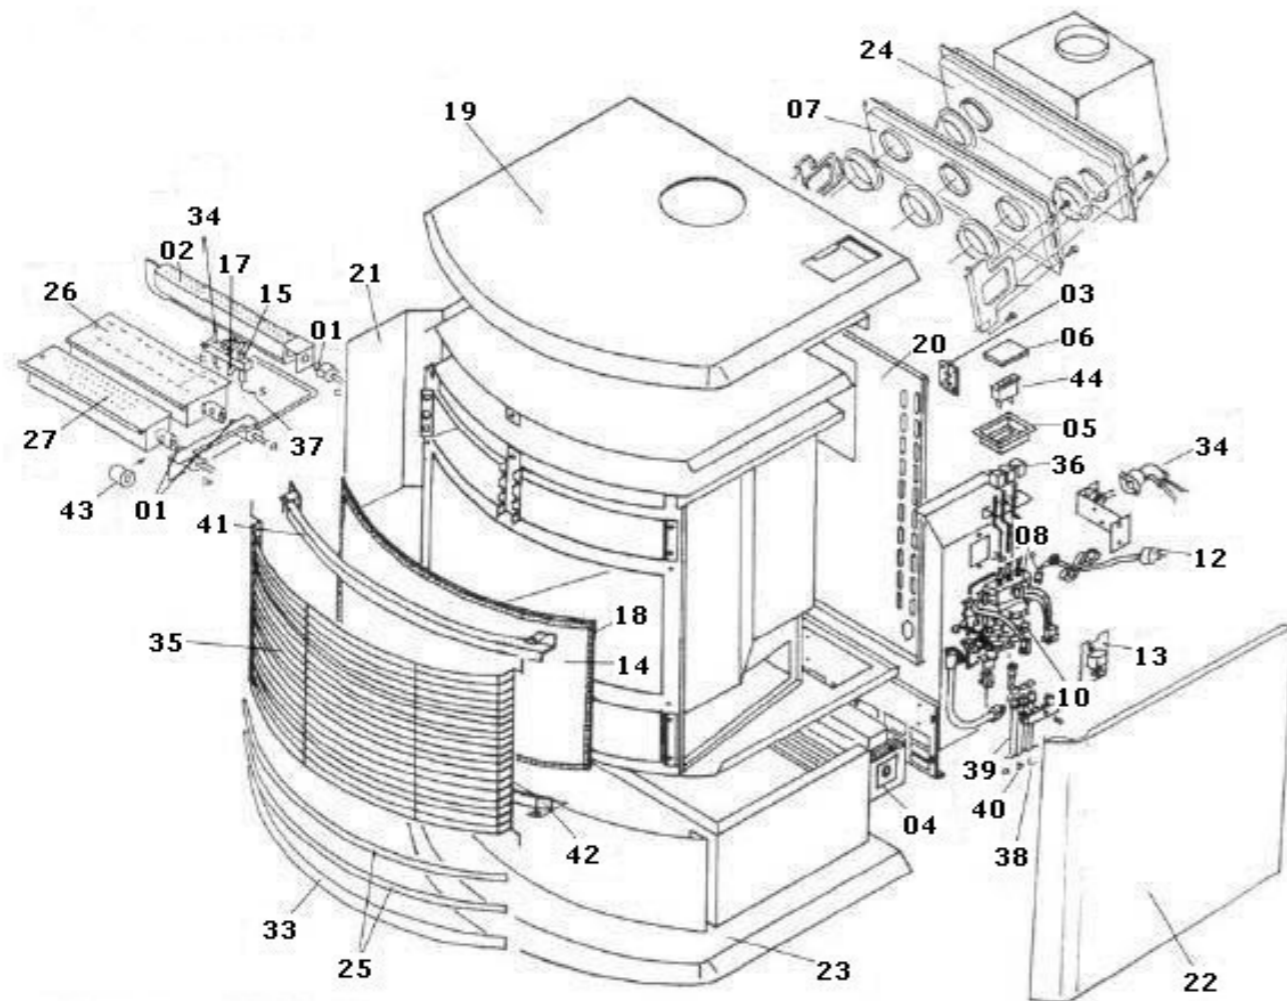

Timberflame Centrum Manual (FS35)

This diagram is provided to assist you to identify parts if replacement is necessary. Contact your place of purchase or the manufacturer to enquire about parts, availability and/or service.

Ref.	Description	Part No.
01	Injector LPG 0.90 rear	5436
01	Injector NG Bray 440 middle	7181
01	Injector LPG 0.80 front	5450
01	Injector NG 1.45 rear	7185
01	Injector NG Bray 200 front	7183
01	Injector LPG Bray 170 middle	7184
02	Rear burner	6384
03	Hinge 5000 1½ black C-C25	7050X1
04	Fan kit 10100X1	R1903
05	Control box black	7125
06	Control box lid black	7124
06	Control label	7122
07	Front heat exchanger	6620
10	Gas control assembly	4995
12	Power cord	6765B
13	Sparker	6917
14	Glass assembly including seal	4996
15	Electrode	7007
16	Pilot assy. c/w NG injector 0.45	7008
16	Pilot assy. c/w LPG injector	7008L
18	Glass seal	R7010
19	Top panel satin black (viper)	7300V
20	Rear panel satin black	7070V
21	Side panel LH satin black	7018VX1
22	Side panel RH satin black	7019VX1
23	Base panel satin black	7022V
24	Rear heat exchanger	7027
25	Louvre tube 9.5 gold (5)	7029
25	Louvre tube 9.5 silver (5)	R1770-2
25	Louvre tube 9.5 black (5)	7029BN
26	Main burner NG	4970
26	Main burner LPG	4971
27	Front burner	7040