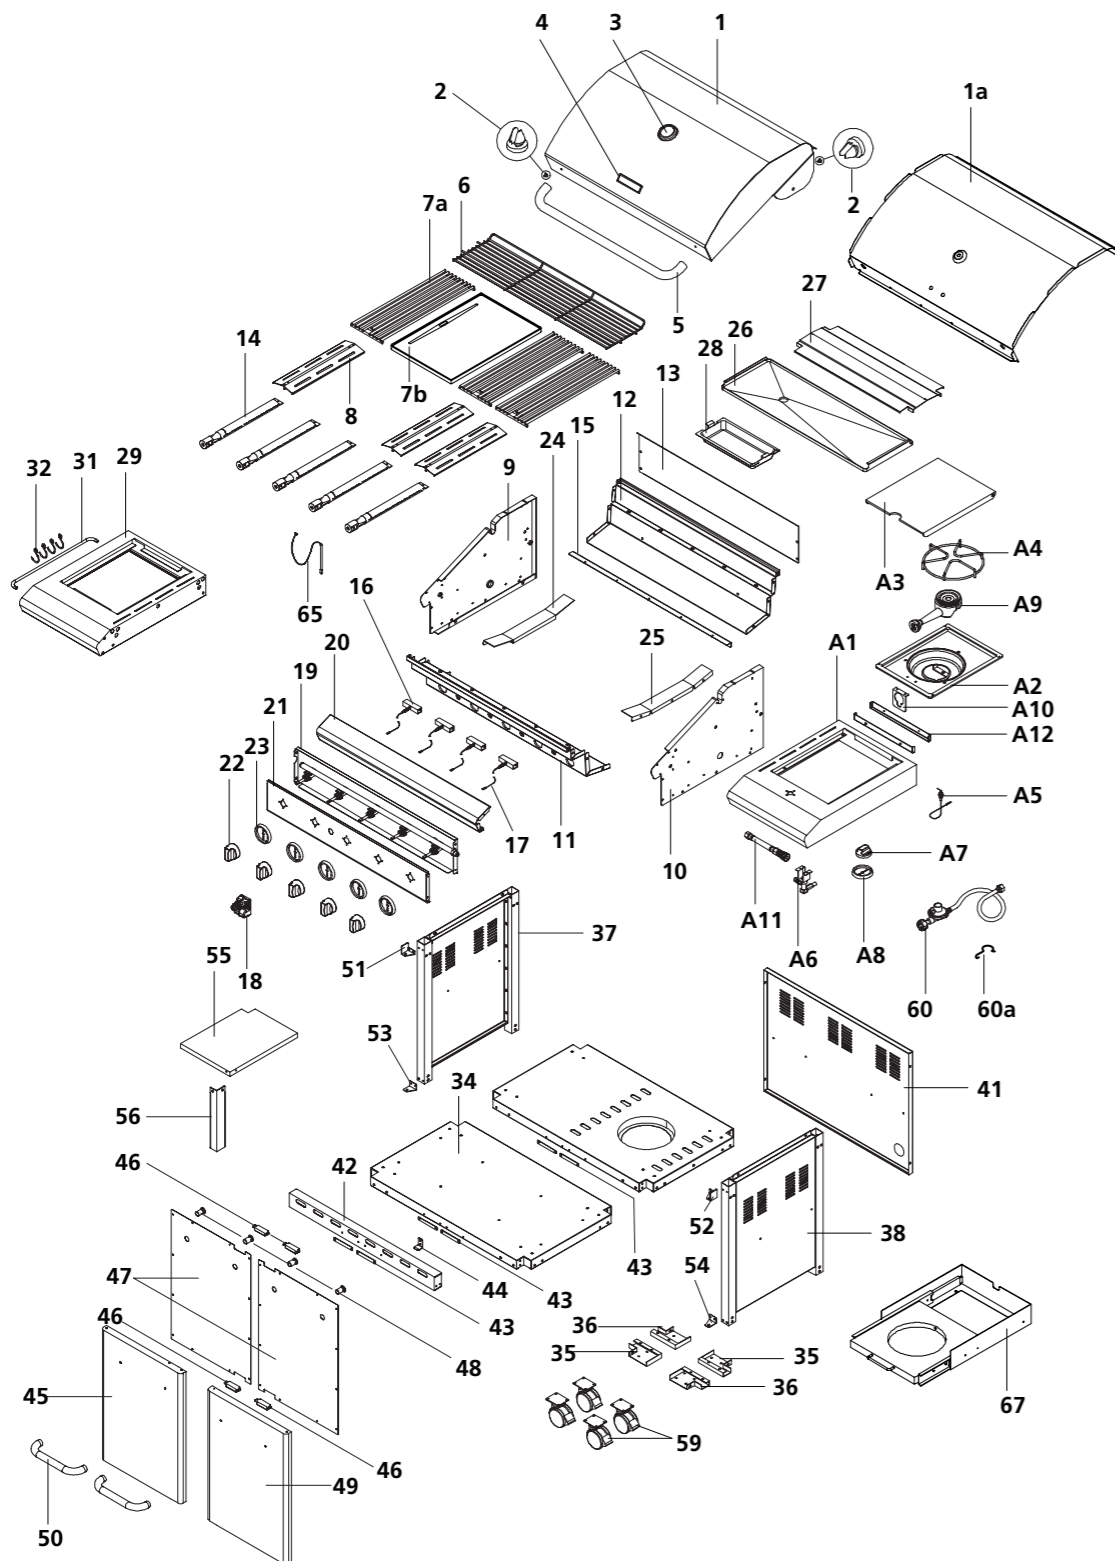

Ref.	Description	Qty.	Part No.
1	Hood assembly	1	18171
1a	Hood trim plate	1	18620
2	Protective pad	4	18232
3	Temperature gauge	1	17308
4	Rinnai badge	1	17104
5	Hood handle	1	18172
6	Warming rack - fixed	1	18182
7a	Grill plate	3	18250
-	Grill plate cast iron (320 x 485 mm) Use as an alternative if there is no stock left of 18250	-	ABBQ2082
7b	Hot plate	1	18337
8	Flame tamer	3	18183
9	Body panel left	1	18147
10	Body panel right	1	18149
11	Body panel front	1	18152
12	Body panel rear	1	18150
13	Body panel rear wind shield	1	18151
14	Burner main	5	18186
15	Burner support bracket	1	18154
16	Gas collector box with electrode	4	18016
17	Electric wire set	1	18054
18	Electric igniter 4-port	1	17139
19	Gas valve / manifold / heat shield assy	1	18607
19a	Heat shield	1	18056
19b	Gas valve	1	18057
19c	Manifold	1	18069
20	Decorative front panel	1	18165
21	Control panel with print	1	18156
22	Control knob for main burner	5	18064
23	Control knob seat	5	18065
24	Grease tray track left	1	18162
25	Grease tray track right	1	18163
26	Grease draining tray	1	18199
27	Grease draining tray heat shield	1	18237
28	Grease receptacle	1	18198
29	Side shelf left	1	18180
31	Tool holder	1	18228
32	Tool hook	4	18229
34	Trolley bottom shelf - pullout tray	1	18153
35	Castor seat - left front, right rear	2	18222
36	Castor seat - right front, left rear	1	18223