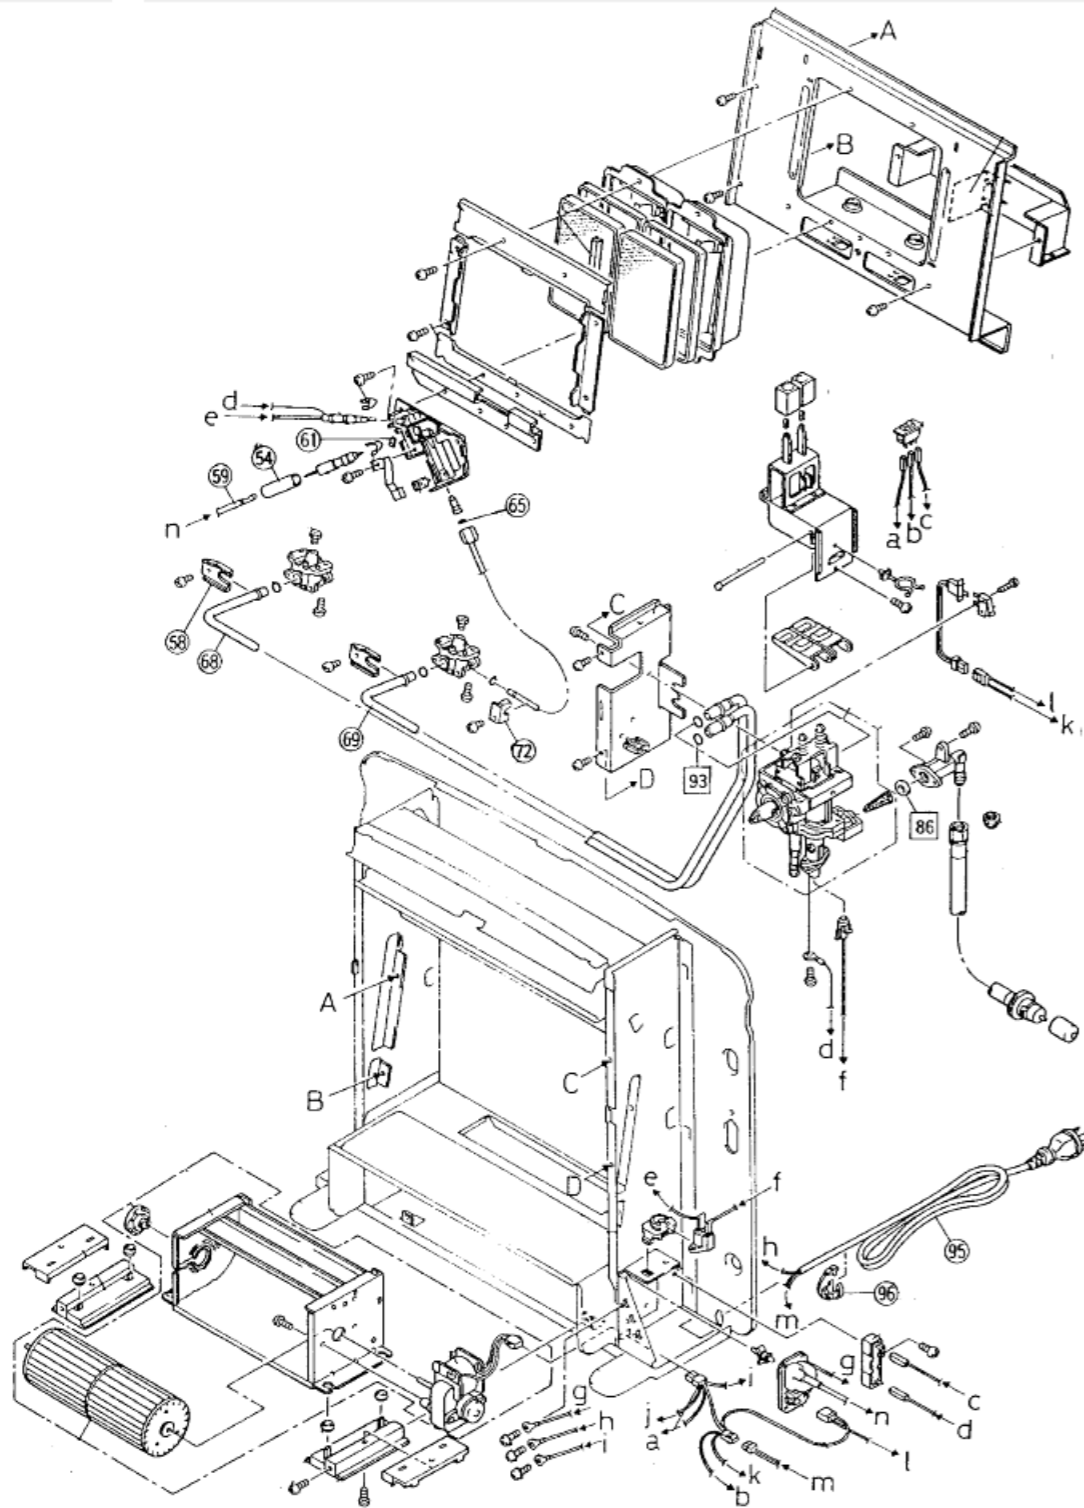

Titan Portable Radiant Heater

This diagram is provided to assist you to identify parts if replacement is necessary, however due to the age of the appliance limited parts are available.

Ref.	Description	Qty.	Part No.
3	Escutcheon label	1	2003

Titan Portable Radiant Heater

This diagram is provided to assist you to identify parts if replacement is necessary, however due to the age of the appliance limited parts are available.

Ref.	Description	Qty.	Part No.
58	Gas inlet tube	1	6644
60	Electrode plug holder	1	6630
65	Pilot injector filter	1	6646
68	Gas tube b	1	1912
69	Gas tube a	1	1914
72	Pilot bracket	1	1918
86	Packing	1	4202
93	O-ring	1	1783
95	Electrical cord	1	3115
96	Cord bush	1	2048
98	Sparker	1	6917