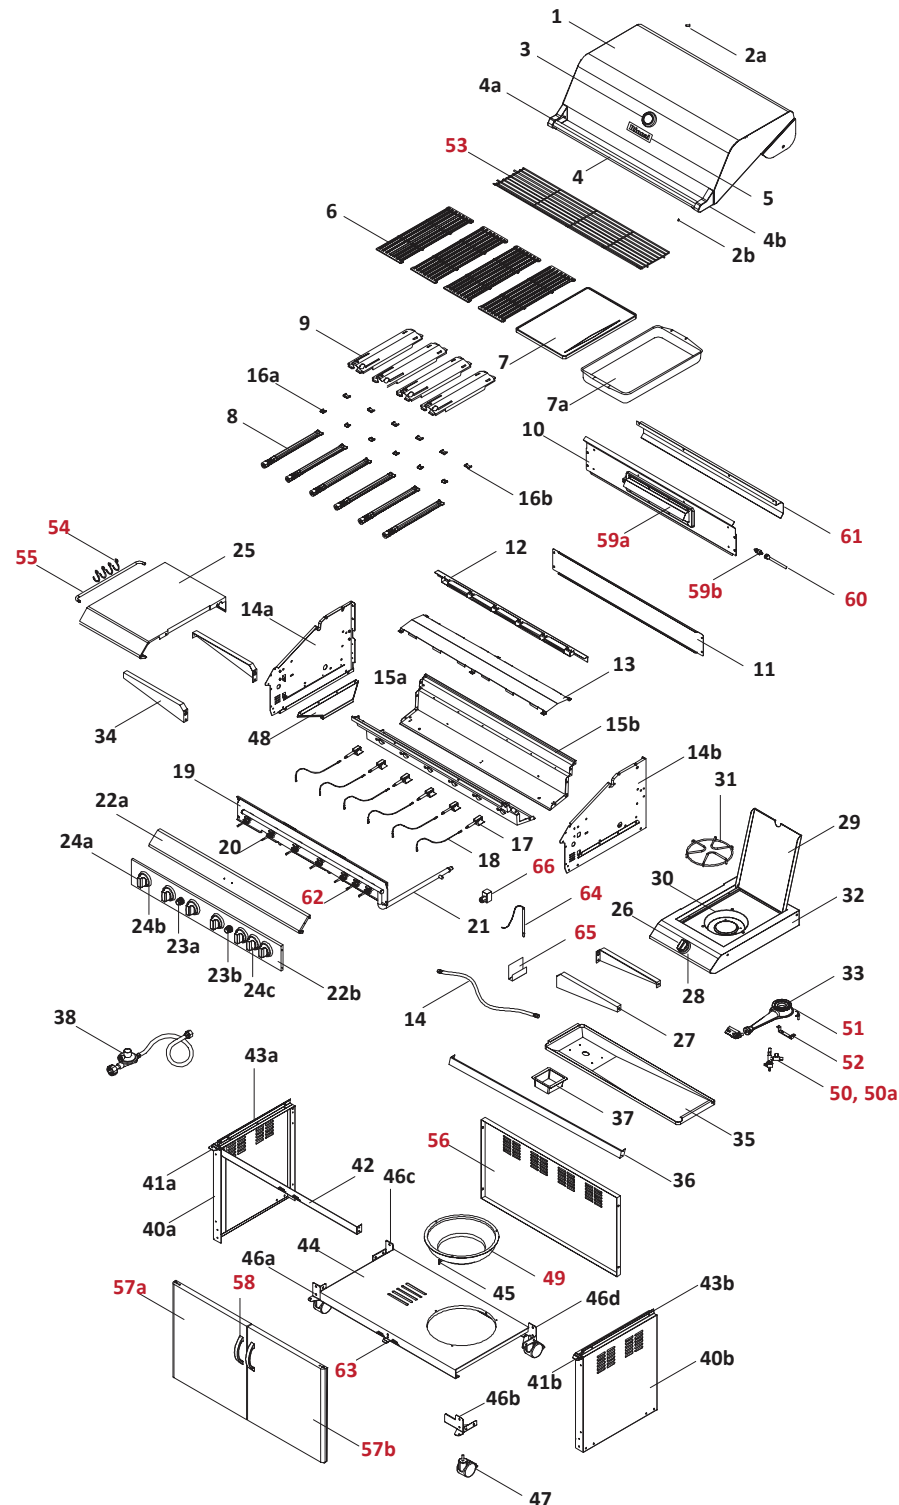

Rinnai | BBQ Alfresco

This diagram is provided to assist you to identify parts if replacement is necessary. Contact your place of purchase or the manufacturer to enquire about parts, availability and/or service.

Ref.	Description	Qty.	Part No.
49	Gas cylinder frame	1	18381
50	Gas valve side (without jet)	1	18465
50a	Gas jet side burner	1	18466
51	Ignition wire set side	1	18467
52	Side burner bracket	1	18468
53	Secondary cooking rack SS 960 x 200 mm	1	18382
54	Tool holder	1	18363
55	Tool hook	3	18384
56	Trolley rear panel	1	18385
57a	Door left	1	18386
57b	Door right	1	18387
58	Door handle	2	18388
59a	Back burner	1	18389
59b	Gas jet back burner	1	18390
60	Back burner extension tube	1	18391
61	Back burner wind shield panel	1	18392
62	Gas valve back burner	1	18393
63	Door guide plate	1	18394
64	Lighting stick	1	17147
65	Side burner hose bracket	2	18470
66	Gas fitting	1	19395
-	Hardware pack	1	18536
-	BBQ cover	1	ABBQ2028