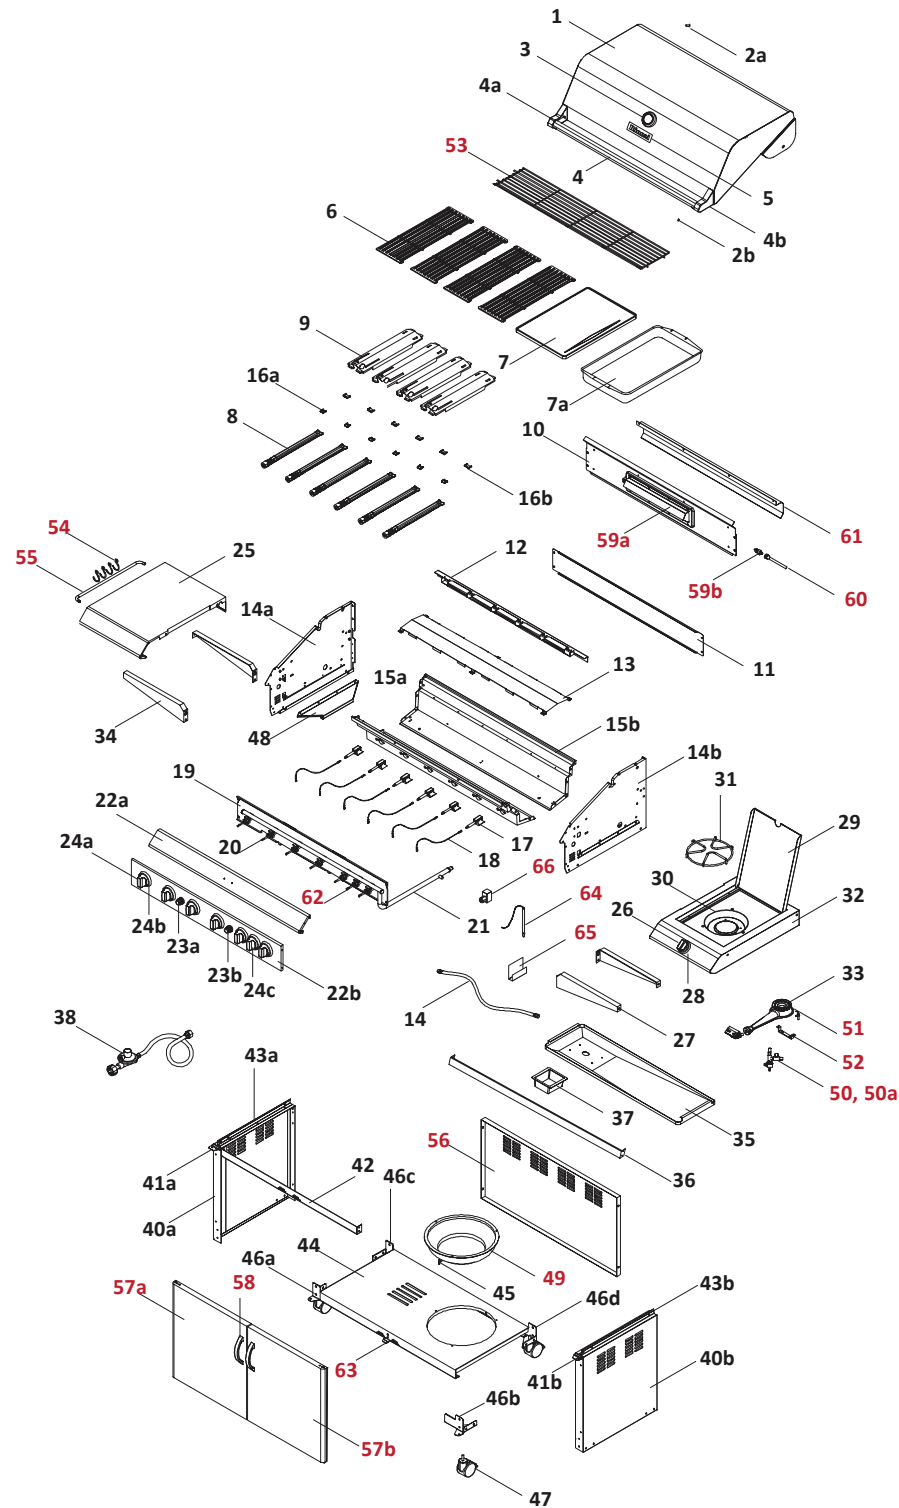

Ref.	Description	Qty.	Part No.	Ref.	Description	Qty.	Part No.
1	Hood	1	18332	24a	Control knob main burner	6	18357
2a	Hood hinge	2	18333	24b	Control knob seat main/back burner	7	18420
2b	Protective pad	2	17313	24c	Control knob back burner	1	18358
3	Temperature gauge	1	17308	25	Side shelf left	1	18455
4	Hood handle	1	18334	26	Control knob side burner	1	18359
4a	Hood handle bracket left	1	18335	27	Side shelf bracket right front/left rear	2	18457
4b	Hood handle bracket right	1	18336	28	Control knob seat side burner	1	18360
5	Rinnai badge	1	17104	29	Side shelf lid	1	18460
6	Grill plate cast iron 160 x 485 mm	4	18293	30	Side shelf body	1	18461
7	Hot plate cast iron	1	18337	31	Side shelf pot support	1	17379
7a	Cooking pan	1	18338	32	Side shelf trim plate	1	18462
8	Burner main	6	18406	33	Side burner	1	18463
9	Flame tamer	4	18339	34	Side shelf bracket left front/right rear	2	18456
10	Bowl wind shield	1	18340	35	Grease draining tray	1	18361
11	Rear wind shield	1	18341	36	Trolley bracket front	1	18363
12	Burner bracket	1	18342	37	Grease receptacle	1	18364
13	Bowl heat shield	1	18343	38	Regulator and hose	1	18215
14	Side burner hose	1	18469	39	Connection tube	1	18469
14a	Bowl panel left	1	18410	40a	Trolley panel left	1	18366
14b	Bowl panel right	1	18411	40b	Trolley panel right	1	18367
15a	Bowl panel front	1	18344	41a	Door hinge bracket top left	1	18368
15b	Bowl panel rear	1	18345	41b	Door hinge bracket - top right	1	18369
16a	Flame tamer bracket front	6	18404	42	Door bracket upper	1	18370
16b	Flame tamer bracket rear	6	18405	43a	Bowl support bracket left	1	18371
17	Gas collector with electrode	6	17035	43b	Bowl support bracket right	1	18372
18	Wire set	1	18346	44	Trolley bottom shelf	1	18373
19	Heat shield	1	18348	45	Wing bolt	1	18374
20	Gas valve main (without jet)	6	18349	46a	Castor seat left front	1	18375
20a	Gas jet main burner	6	18350	46b	Castor seat right front	1	18376
21	Manifold	1	18351	46c	Castor seat left right	1	18377
22a	Control panel top	1	18352	46d	Castor seat right rear	1	18378
22b	Control panel bottom (with screen print)	1	18353	47	Castor 3"	4	18379
23a	Ignitor 6 point	1	18355	48	Grease tray track	2	18327
23b	Ignitor 2 point	1	18356				