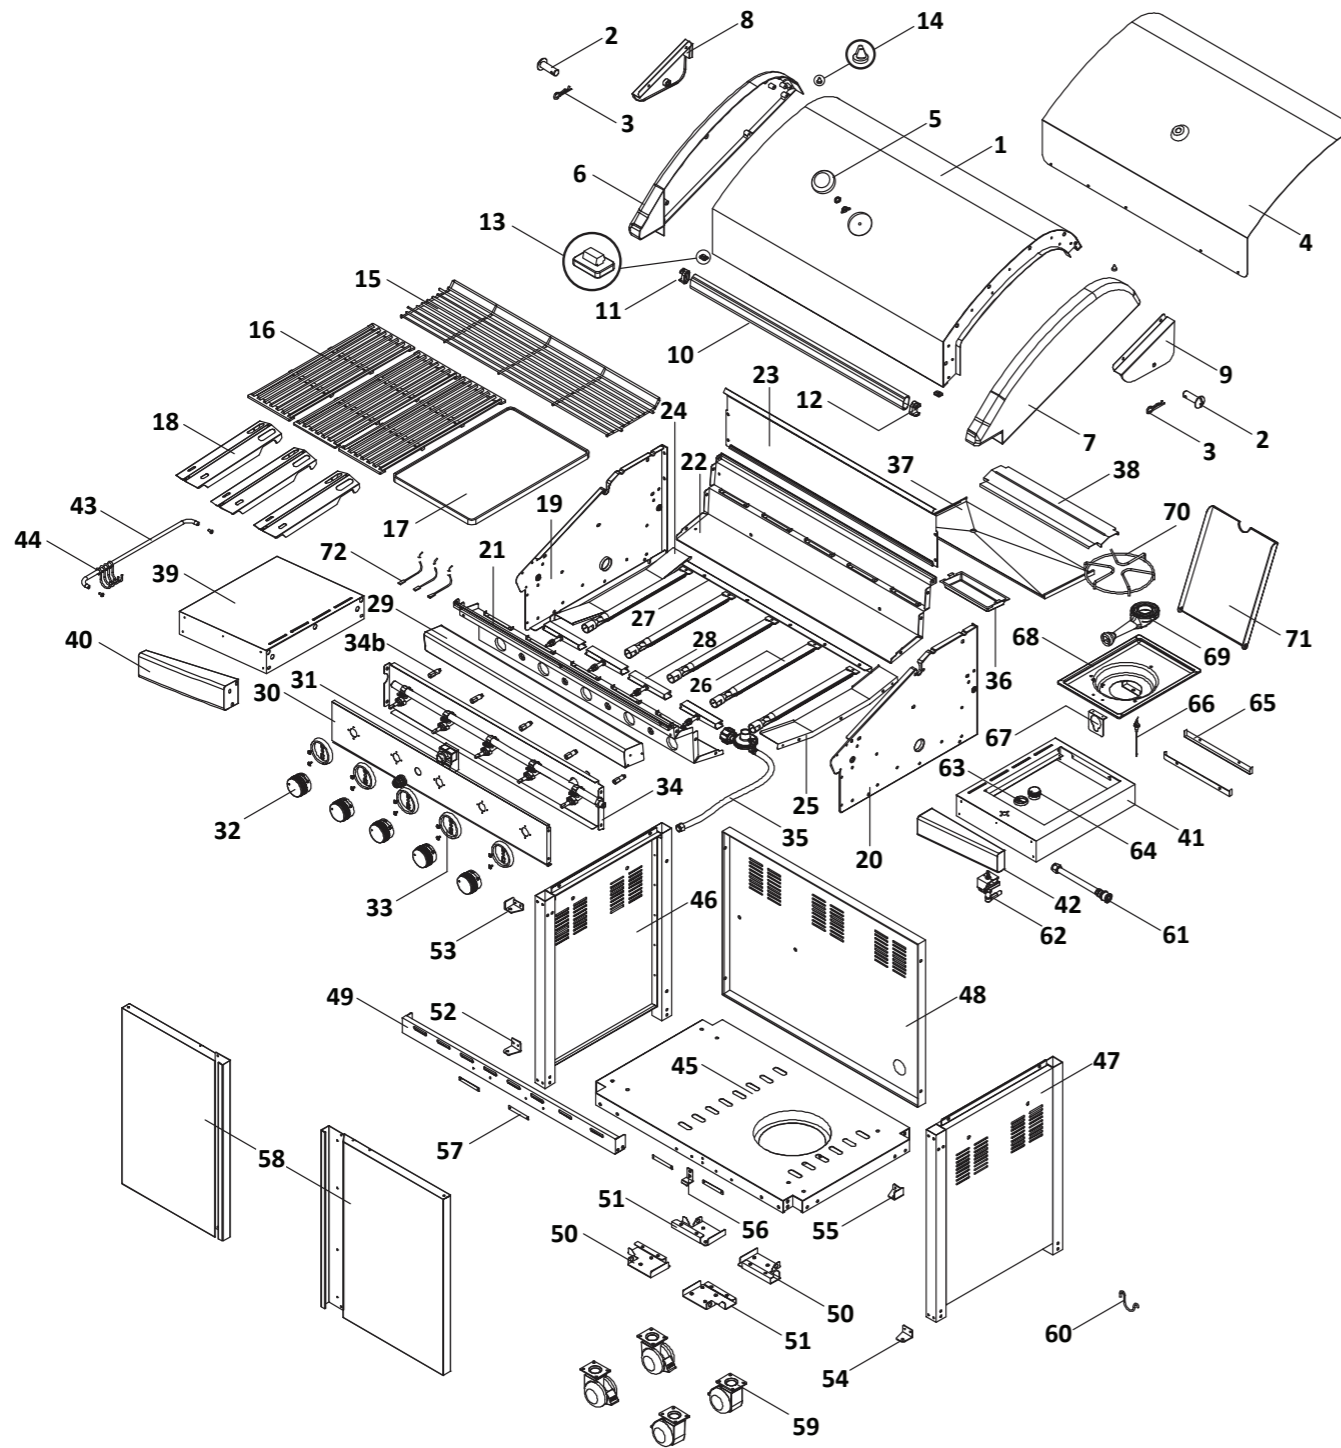

Ref.	Description	Qty.	Part No.
1	Hood	1	17695
2	Hood hinge set	2	17727
3	Cotter pin	2	17728
4	Hood trim plate	1	17696
5	Temperature gauge	1	17669
6	Hood panel - left	1	17670
7	Hood panel - right	1	17671
8	Hood hinge support - left	1	17734
9	Hood hinge support - right	1	17736
10	Hood handle	1	17674
11	Hood handle spacer - left	1	17675
12	Hood handle spacer - right	1	17676
13	Protective pad - front	2	17677
14	Protective pad - rear	2	18232
15	Secondary cooking (warming rack)	1	18266
16	Grill plate	3	ABBQ2089
-	Grill plate cast iron (320 x 485 mm) Use as an alternative if there is no stock left of ABBQ2089	-	ABBQ2082
17	Hotplate	1	17584
18	Flame tamer	3	17604
19	Bowl panel - left	1	17678
20	Bowl panel - right	1	17679
21	Bowl panel - front	1	17680
22	Bowl panel - rear	1	17681
23	Bowl wind shield	1	18045
24	Grease tray track - left	1	18070
25	Grease tray track - right	1	18071
26	Main burner	5	18271
27	Burner support bracket	4	18051
28	Gas collector with electrode	1	18272
29	Upper decorative front panel	1	17682
30	Control panel	1	17762
31	Electric igniter - 4 port	1	17658
32	Control knob - main burner	5	17619
33	Control knob seat - main burner	1	18212
34	Manifold/heat shield assy:	1	17684
34a	- gas valve main with jets	1	18277
34b	- jet main burner ULPG	1	18538
34c	- heat shield	1	18056
34d	- manifold	1	18069
35	Regulator with hose ULPG	1	17685