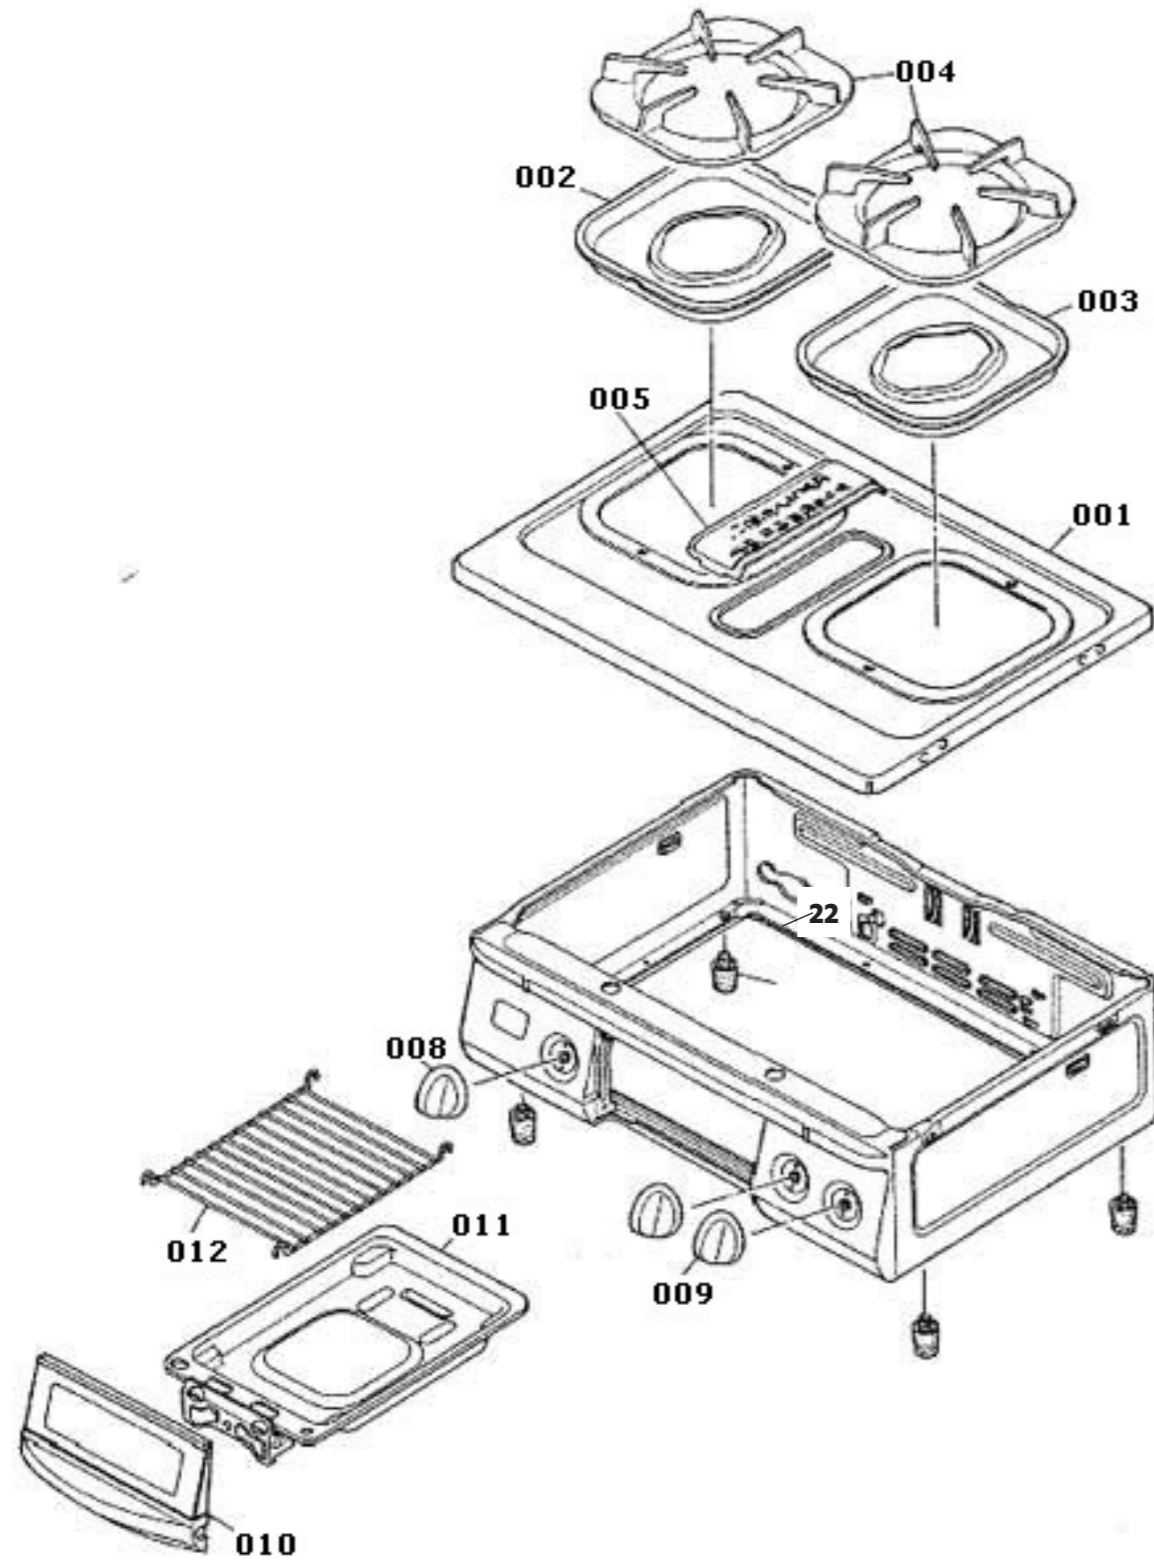

# Leisure Cooker RTS330

This diagram is provided to assist you to identify parts if replacement is necessary, however due to the age of the appliance limited parts are available.

Ref.	Description	Part No.	Qty.
001	Top plate	9701	1
002	Drip pan - left	9702	1
003	Drip pan - right	9703	1
004	Pan support assembly	9704	2
005	Grill cover	9705	1
007	Rubber leg assembly	9706	4
008	Valve knob assembly	9707	2
009	Valve knob assembly	9708	1
010	Grill door assembly	9709	1
011	Grill pan assembly	9710	1
012	Grill grid	9711	1

# Leisure Cooker RTS330

This diagram is provided to assist you to identify parts if replacement is necessary, however due to the age of the appliance limited parts are available.

Ref.	Description	Part No.	Qty.
101	Safety Piezo valve assembly	9718	2
102	Safety Piezo valve assembly	9719	1
106	Pilot burner	9721	2
107	Pilot holder electrode	5423	3
108	Electrode fixing spring	9723	2
109	AL burner N assembly	9724	1
110	Burner cap 3 L	9725	1
111	M burner N assembly	9726	1
112	Burner cap 1M	9727	1
114	Thermocouple top	2233	2
115	Thermocouple retainer	2232	2
132	Main injector LPG	9741	1
133	Injector 0.80 mm LPG	4448	1
137	Regulator LPG	9745	1
138	Regulator LPG	9747	1
139	Pilot injector LPG	2294	1
140	O-ring	9744	1
146	Tube pilot washer	6789	1
147	O-ring	2268	1
151	Washer - same part as 146	2266	2
152	O-ring - same part as 147	2268	2