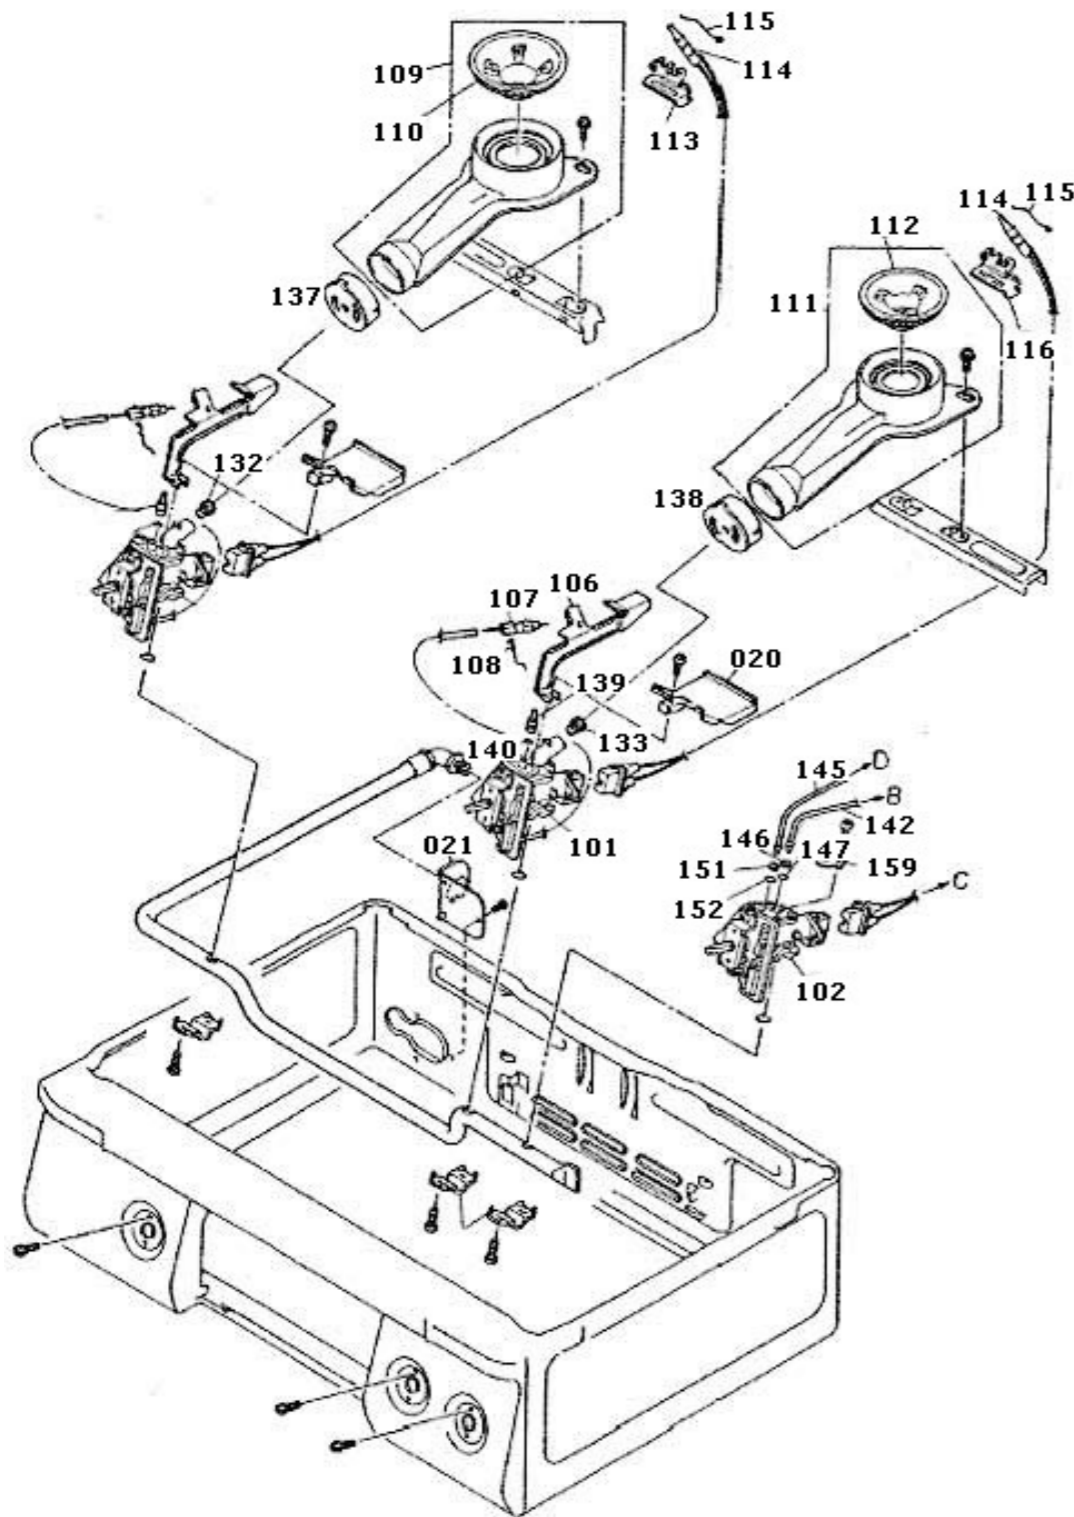

# Leisure Cooker RTS330

This diagram is provided to assist you to identify parts if replacement is necessary, however due to the age of the appliance limited parts are available.

Ref.	Description	Part No.	Qty.
001	Top plate	9701	1
002	Drip pan - left	9702	1
003	Drip pan - right	9703	1
004	Pan support assembly	9704	2
005	Grill cover	9705	1
007	Rubber leg assembly	9706	4
008	Valve knob assembly	9707	2
009	Valve knob assembly	9708	1
010	Grill door assembly	9709	1
011	Grill pan assembly	9710	1
012	Grill grid	9711	1

# Leisure Cooker RTS330

This diagram is provided to assist you to identify parts if replacement is necessary, however due to the age of the appliance limited parts are available.

Ref.	Description	Part No.	Qty.
101	Safety Piezo valve assembly	9718	2
102	Safety Piezo valve assembly	9719	1
106	Pilot burner	9721	2
107	Pilot holder electrode	5423	3
108	Electrode fixing spring	9723	2
109	AL burner N assembly	9724	1
110	Burner cap 3 L	9725	1
111	M burner N assembly	9726	1
112	Burner cap 1M	9727	1
114	Thermocouple top	2233	2
115	Thermocouple retainer	2232	2
132	Main injector LPG	9741	1
133	Injector 0.80 mm LPG	4448	1
137	Regulator LPG	9745	1
138	Regulator LPG	9747	1
139	Pilot injector LPG	2294	1
140	O-ring	9744	1
146	Tube pilot washer	6789	1
147	O-ring	2268	1
151	Washer - same part as 146	2266	2
152	O-ring - same part as 147	2268	2