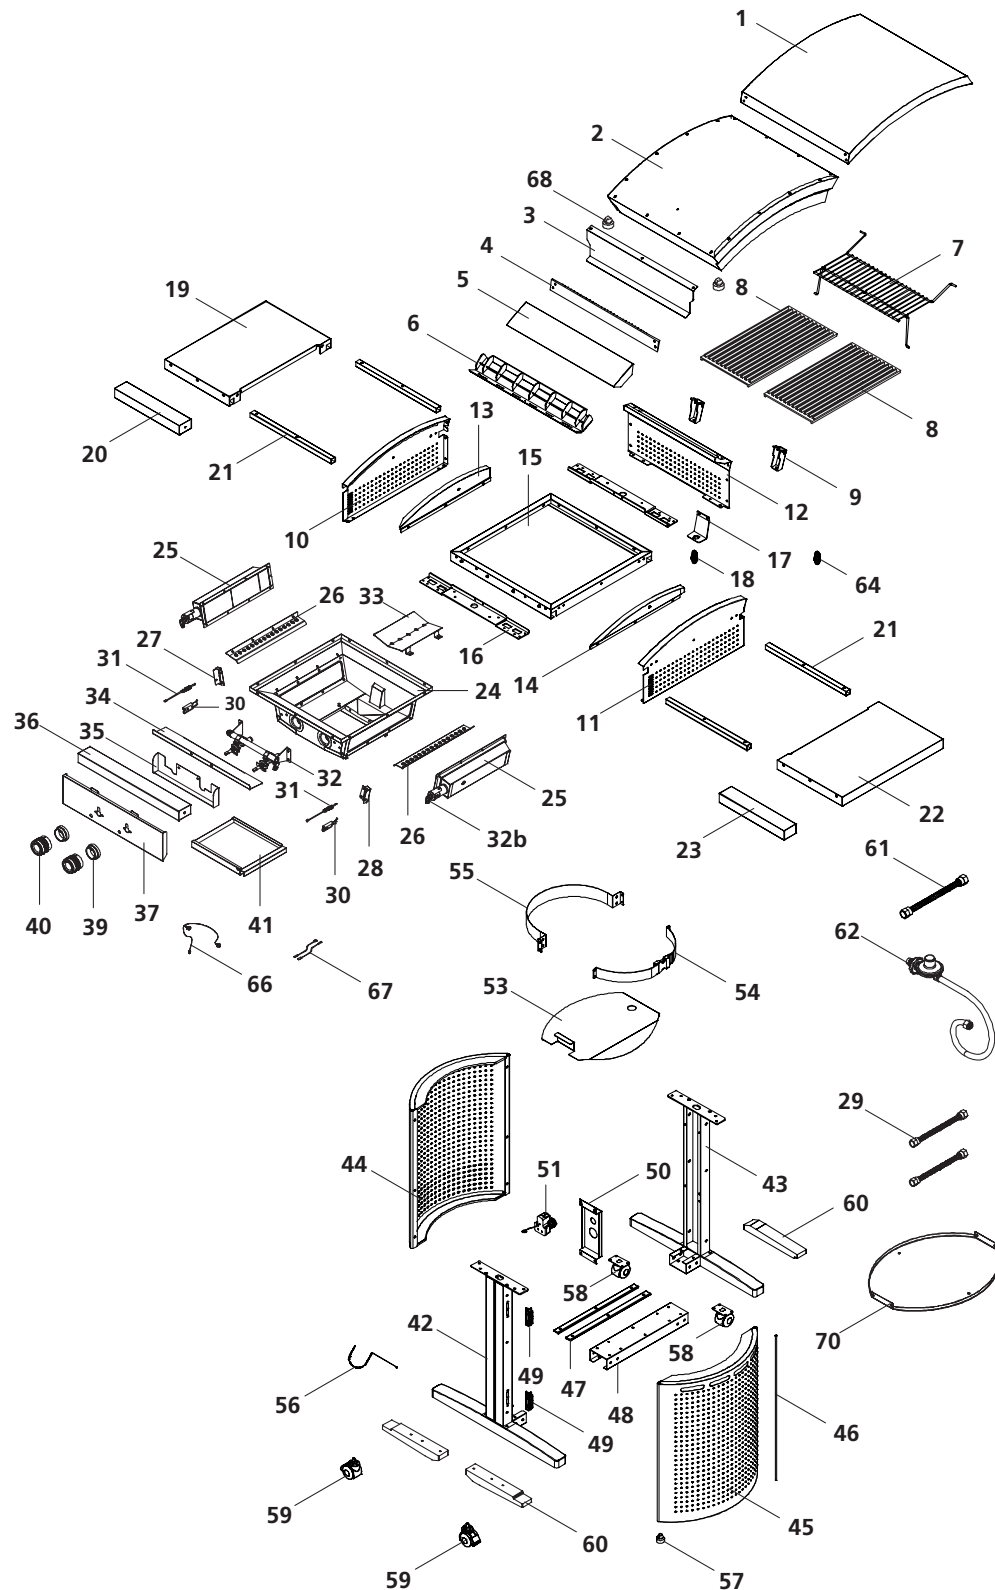

Ref.	Description	Qty.	Part No.
1	Hood assembly outer	1	18595
2	Hood assembly inner	1	18596
3	Hood heat shield	1	18597
4	Hood heat insulating spacer	1	18598
5	Hood handle	1	18599
6	Hood handle lower plastic grip	1	18651
7	Secondary cooking rack	1	18652
8	Grill plate	2	18653
9	Hood bracket	2	18654
10	Bowl side panel - left	1	18655
11	Bowl side panel - right	1	18656
12	Bowl side panel - rear	1	18657
13	Bowl side trim plate - left	1	18658
14	Bowl side trim plate - right	1	18659
15	Bowl frame	1	18660
16	Bowl support bracket	2	18661
17	Gas fitting bracket	1	18662
18	Gas fitting	1	18663
19	Side shelf - left	1	18664
20	Decorative panel for side shelf - L	1	18665
21	Side shelf bracket	4	18666
22	Side shelf - right	1	18667
23	Decorative panel for side shelf - R	1	18672
24	Bowl assembly	1	18673
25	Infra-red burner assembly	2	18674
26	Grease shield	2	18675
27	Thermocouple bracket - left	1	18676
28	Thermocouple bracket - right	1	18677
29	7/16 " connection hose	1	18678
30	Electrode	2	18679
31	Thermocouple for gas valve	2	18680
32	Gas valve & manifold assy - LPG	1	18681
-	Gas valve LPG - left	1	18683
-	Gas valve LPG - right	1	18682
-	Gas jet LPG	2	18684
33	Grease tray heat shield	1	18685