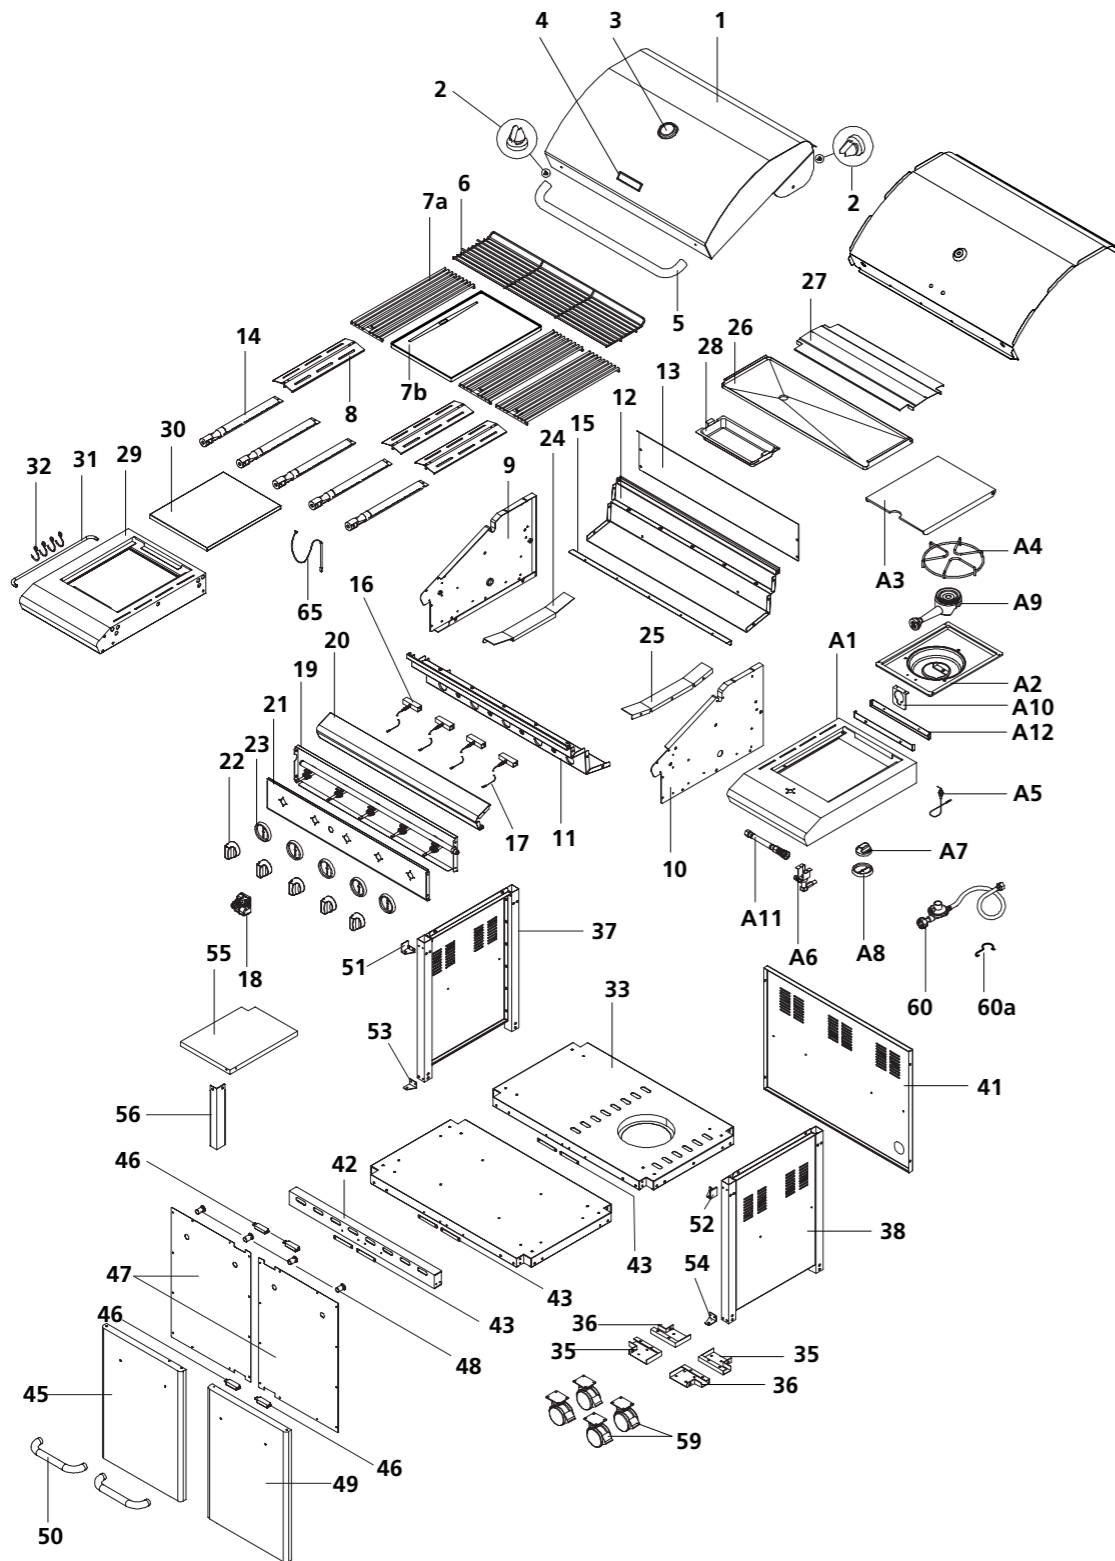

Ref.	Description	Qty.	Part No.
1	Hood assembly	1	18042
2	Protective pad	4	18232
3	Temperature gauge	1	17308
4	Rinnai badge	1	17104
5	Hood handle	1	18172
6	Warming rack - fixed	1	18050
7a	Grill plate	3	18250
-	Grill plate cast iron (320 x 485 mm) Use as an alternative if there is no stock left of 18250	-	ABBQ2082
7b	Hot plate	1	18337
8	Flame tamer	3	18015
9	Body panel left	1	18004
10	Body panel right	1	18005
11	Body panel front	1	18046
12	Body panel rear	1	18044
13	Body panel rear wind shield	1	18045
14	Burner main	5	18186
15	Burner support bracket	1	18051
16	Gas collector box with electrode	4	18016
17	Electric wire set	1	18054
18	Electric igniter 4-port	1	17139
19	Gas valve / manifold / heat shield assy	1	18607
19a	Heat shield	1	18056
19b	Gas valve	1	18057
19c	Manifold	1	18069
20	Decorative front panel	1	18073
21	Control panel with print	1	18055
22	Control knob for main burner	5	18064
23	Control knob seat	5	18212
24	Grease tray track left	1	18070
25	Grease tray track right	1	18071
26	Grease draining tray	1	18199
27	Grease draining tray heat shield	1	18237
28	Grease receptacle	1	18198
29	Side shelf left	1	18048
30	Side shelf insert left	1	18040
31	Tool holder	1	18228
32	Tool hook	1	18229
33	Trolley bottom shelf - cylinder hole	1	18047
35	Castor seat - left front, right rear	2	18222
36	Castor seat - right front, left rear	1	18223