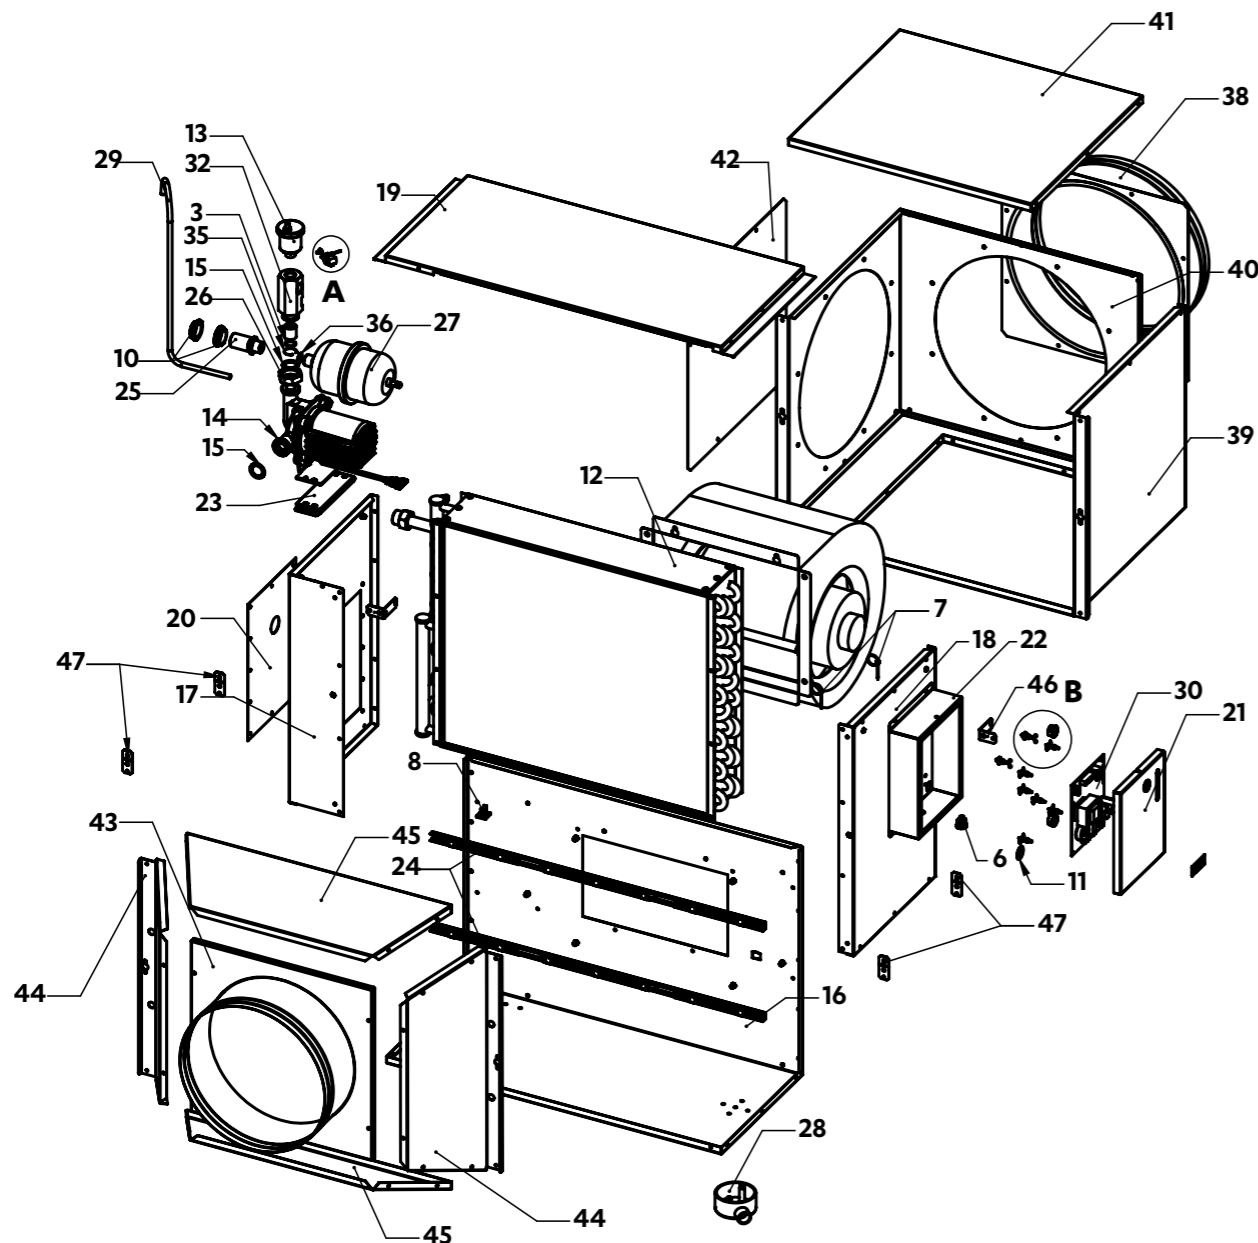

iHeat central heating system

This diagram is provided to assist you to identify parts if replacement is necessary. Contact your place of purchase or the manufacturer to enquire about parts, availability and/or service.

Detail A scale 1:3

Detail B scale 1:3

Ref.	Description	Qty.	Part No.
1	Water sensor turbine	1	2850
2	Thermistor stop screw	1	3241
3	O-ring	1	3466
4	Label danger high voltage	1	6695
5	Cable clip	2	6698
6	Power cord holder	1	7845
7	Cable tie black 20 mm	2	9401
8	Cable clip	3	10309
9	Insulating bush	3	10658
10	Backnut flanged 20 mm	2	11013
11	Tag earth symbol	1	11269
12	Coil assembly	1	12000
13	Auto air vent	1	12001
14	Pump assy c/w capacitor	1	12340
15	Fibre washer	2	12003
16	Body coil housing assembly	1	12004
17	Side LH coil housing assembly	1	12005
18	Side RH coil housing assembly	1	12006
19	Top panel coil housing	1	12007
20	Service panel coil housing	1	12008
21	Control box lid	1	12009
22	Control box	1	12010
23	Pump bracket assembly	1	12011
24	Brace channel	2	12012
25	Crox adaptor	1	12013
26	Nut	1	10214
27	Expansion tank	1	12015
28	Overflow conduit box	1	12016
29	Air vent hose 0.6 m	1	12017
30	Control box PCB	1	12018
31	PCB support	1	12024
32	Flow temperature sensor	1	12026
33	Flow sensor	1	12029
34	Thermistor sensor	1	12030
35	Impeller retaining clip	1	12031

Ref.	Description	Qty.	Part No.
36	3/4 " fibre washer	1	12034
37	Fan	1	12040
38	Inlet spigot assembly	1	12042
39	Bottom body fan housing	1	12043
40	Rear body fan housing	1	12044
41	Top panel fan housing	1	12045
42	Blanking panel fan housing	1	12046
43	Front outlet assembly	1	12050
44	Side outlet	2	12051
45	Top-bottom outlet	2	12052
47	Installation bracket	4	12056
Not shown in exploded diagram			
-	Power cord black	1	12019
-	Fan harness	1	12020
-	Thermistor flow sensor harness	1	12021
-	Earth wire	1	12022
-	Harness pump adaptor	1	12023
-	Harness fan adaptor	1	12028
-	Pump harness	1	12032
-	Label cold water outlet	1	12038
-	Label hot water inlet	1	12039
-	Dataplate	1	12060
-	Wiring diagram	1	12061