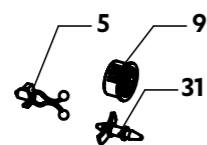

iHeat central heating system

This diagram is provided to assist you to identify parts if replacement is necessary. Contact your place of purchase or the manufacturer to enquire about parts, availability and/or service.

Detail A scale 1:3

Detail B scale 1:3

Ref.	Description	Qty.	Part No.
1	Water sensor turbine	1	2850
2	Thermistor stop screw	1	3241
3	O-ring	1	3466
4	Label danger high voltage	1	6695
5	Cable clip	2	6698
6	Power cord holder	1	7845
7	Cable tie black 20 mm	2	9401
8	Cable clip	3	10309
9	Insulating bush	3	10658
10	Backnut flanged 20 mm	2	11013
11	Tag earth symbol	1	11269
12	Coil assembly	1	12000
13	Auto air vent	1	12001
14	Pump assy c/w capacitor	1	12340
15	Fibre washer	2	12003
16	Body coil housing assembly	1	12004
17	Side LH coil housing assembly	1	12005
18	Side RH coil housing assembly	1	12006
19	Top panel coil housing	1	12007
20	Service panel coil housing	1	12008
21	Control box lid	1	12009
22	Control box	1	12010
23	Pump bracket assembly	1	12011
24	Brace channel	2	12012
25	Crox adaptor	1	12013
26	Nut	1	10214
27	Expansion tank	1	12015
28	Overflow conduit box	1	12016
29	Air vent hose 0.6 m	1	12017
30	Control box PCB	1	12018
31	PCB support	1	12024
32	Flow temperature sensor	1	12026
33	Flow sensor	1	12029
34	Thermistor sensor	1	12030
35	Impeller retaining clip	1	12031

Ref.	Description	Qty.	Part No.
36	3/4 " fibre washer	1	12034
37	Fan	1	12040
38	Inlet spigot assembly	1	12042
39	Bottom body fan housing	1	12043
40	Rear body fan housing	1	12044
41	Top panel fan housing	1	12045
42	Blanking panel fan housing	1	12046
43	Front outlet assembly	1	12050
44	Side outlet	2	12051
45	Top-bottom outlet	2	12052
47	Installation bracket	4	12056
Not shown in exploded diagram			
-	Power cord black	1	12019
-	Fan harness	1	12020
-	Thermistor flow sensor harness	1	12021
-	Earth wire	1	12022
-	Harness pump adaptor	1	12023
-	Harness fan adaptor	1	12028
-	Pump harness	1	12032
-	Label cold water outlet	1	12038
-	Label hot water inlet	1	12039
-	Dataplate	1	12060
-	Wiring diagram	1	12061