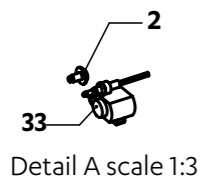

Detail A scale 1:3

Detail B scale 1:3

Ref.	Description	Qty.	Part No.
1	Water sensor turbine	1	2850
2	Thermistor stop screw	1	3241
3	O-ring	1	3466
4	Label danger high voltage	1	6695
5	Cable clip	2	6698
6	Power cord holder	1	7845
7	Cable tie black 20 mm	2	9401
8	Cable clip	3	10309
9	Insulating bush	3	10658
10	Backnut flanged 20 mm	2	11013
11	Tag earth symbol	1	11269
12	Coil assembly	1	12000
13	Auto air vent	1	12001
14	Pump assy c/w capacitor	1	12340
15	Fibre washer	2	12003
16	Body coil housing assembly	1	12004
17	Side LH coil housing assembly	1	12005
18	Side RH coil housing assembly	1	12006
19	Top panel coil housing	1	12007
20	Service panel coil housing	1	12008
21	Control box lid	1	12009
22	Control box	1	12010
23	Pump bracket assembly	1	12011
24	Brace channel	2	12012
25	Crox adaptor	1	12013
26	Nut	1	10214
27	Expansion tank	1	12015
28	Overflow conduit box	1	12016
29	Air vent hose 0.6 m	1	12017
30	Control box PCB	1	12018
31	PCB support	1	12024
32	Flow temperature sensor	1	12026
33	Flow sensor	1	12029
34	Thermistor sensor	1	12030
35	Impeller retaining clip	1	12031

Ref.	Description	Qty.	Part No.
36	3/4 " fibre washer	1	12034
37	Fan	1	12040
38	Inlet spigot assembly	1	12042
39	Bottom body fan housing	1	12043
40	Rear body fan housing	1	12044
41	Top panel fan housing	1	12045
42	Blanking panel fan housing	1	12046
43	Front outlet assembly	1	12050
44	Side outlet	2	12051
45	Top-bottom outlet	2	12052
47	Installation bracket	4	12056
Not shown in exploded diagram			
-	Power cord black	1	12019
-	Fan harness	1	12020
-	Thermistor flow sensor harness	1	12021
-	Earth wire	1	12022
-	Harness pump adaptor	1	12023
-	Harness fan adaptor	1	12028
-	Pump harness	1	12032
-	Label cold water outlet	1	12038
-	Label hot water inlet	1	12039
-	Dataplate	1	12060
-	Wiring diagram	1	12061