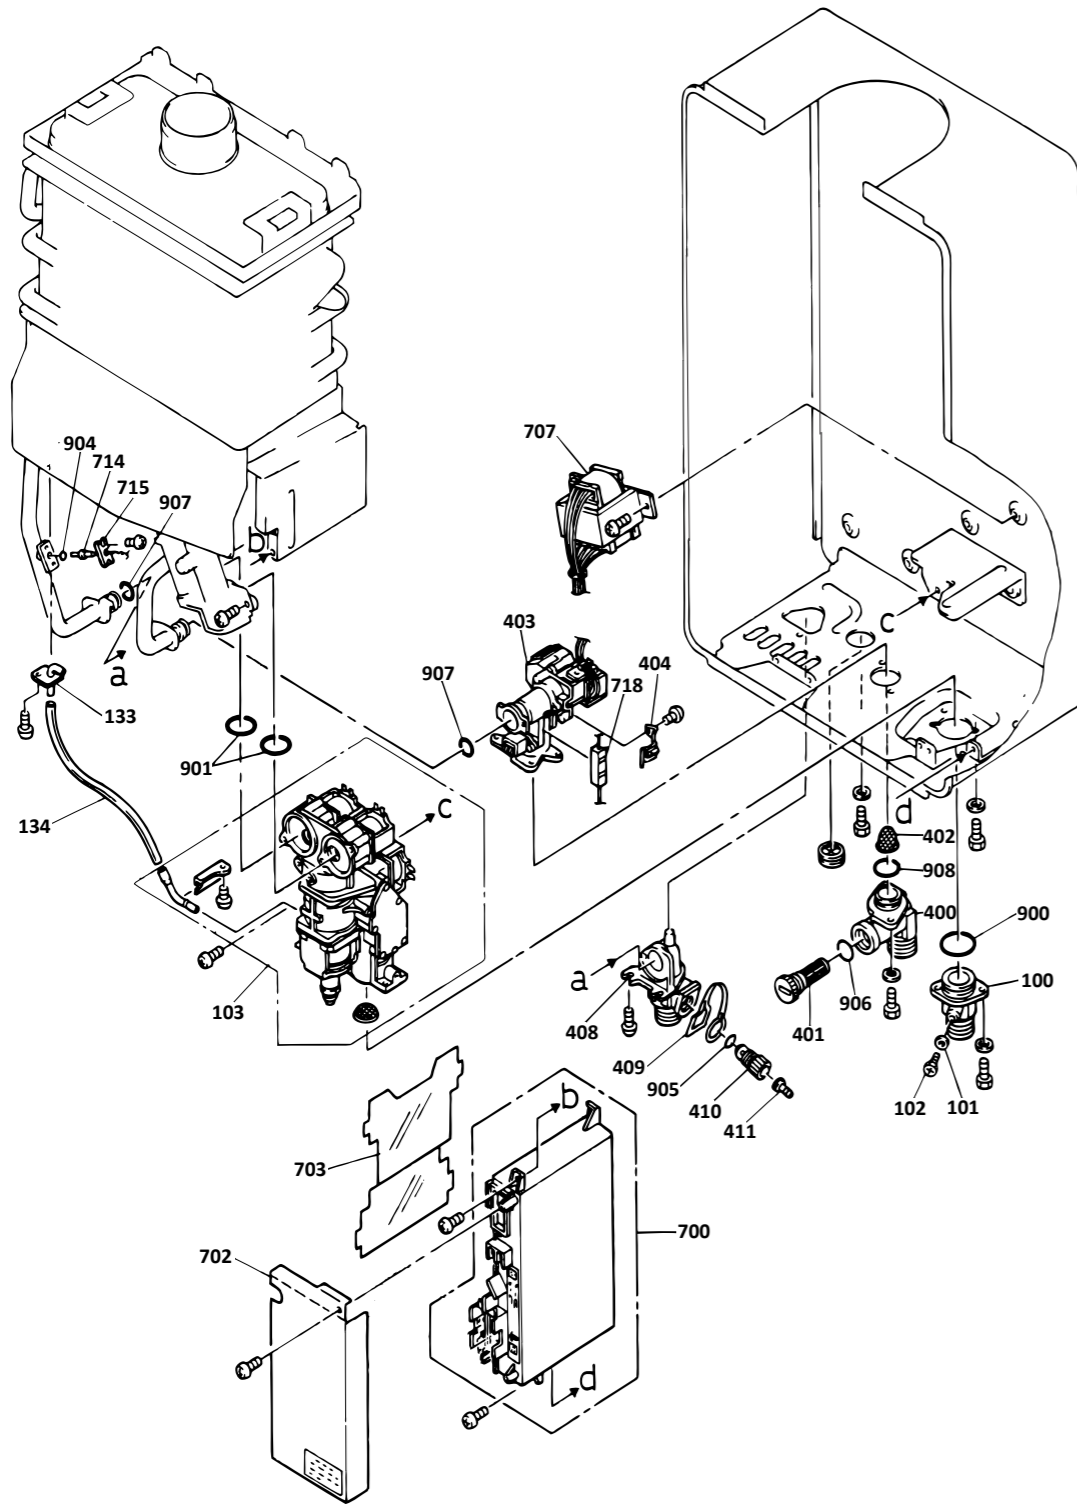

INFINITY 18 internal (REU-2006FFU) water heater

This diagram is provided to assist you to identify parts if replacement is necessary. Contact your place of purchase or the manufacturer to enquire about parts, availability and/or service.

Ref.	Description	Qty.	Part No.
100	Gas inlet 3/4 "	1	3200
101	O-ring	1	2239
102	Pressure point test screw	1	Not available
103	Gas control assembly	1	2630
133	Back pressure tube assembly	1	2667
134	Back pressure tube	1	3982
400	Water inlet connection	1	3059
401	Water inlet filter assembly	1	3839
402	Water rectifier	1	3048
403	Water flow servo & sensor assembly	1	3058
404	Anti frost heating fixing plate	1	2038
408	Hot water outlet connection	1	3055
409	Pressure relief valve band	1	Not available
410	Pressure relief valve C	1	3626
411	Valve hose end	1	Not available
700	PCB assembly	1	2693
702	EC cover	1	3041
703	PCB cover	1	3040
707	Transformer assembly	1	3043
714	Thermistor	1	3389
715	Thermistor clip - large	1	3882
718	Anti frost heater M assembly	1	3854
900	O-ring P24	1	3559
901	Packing	2	3521
904	O-ring P4	1	3832
905	O-ring P7	1	1031
906	O-ring P12	1	1106
907	O-ring P14	1	3826
908	O-ring P18	1	3627