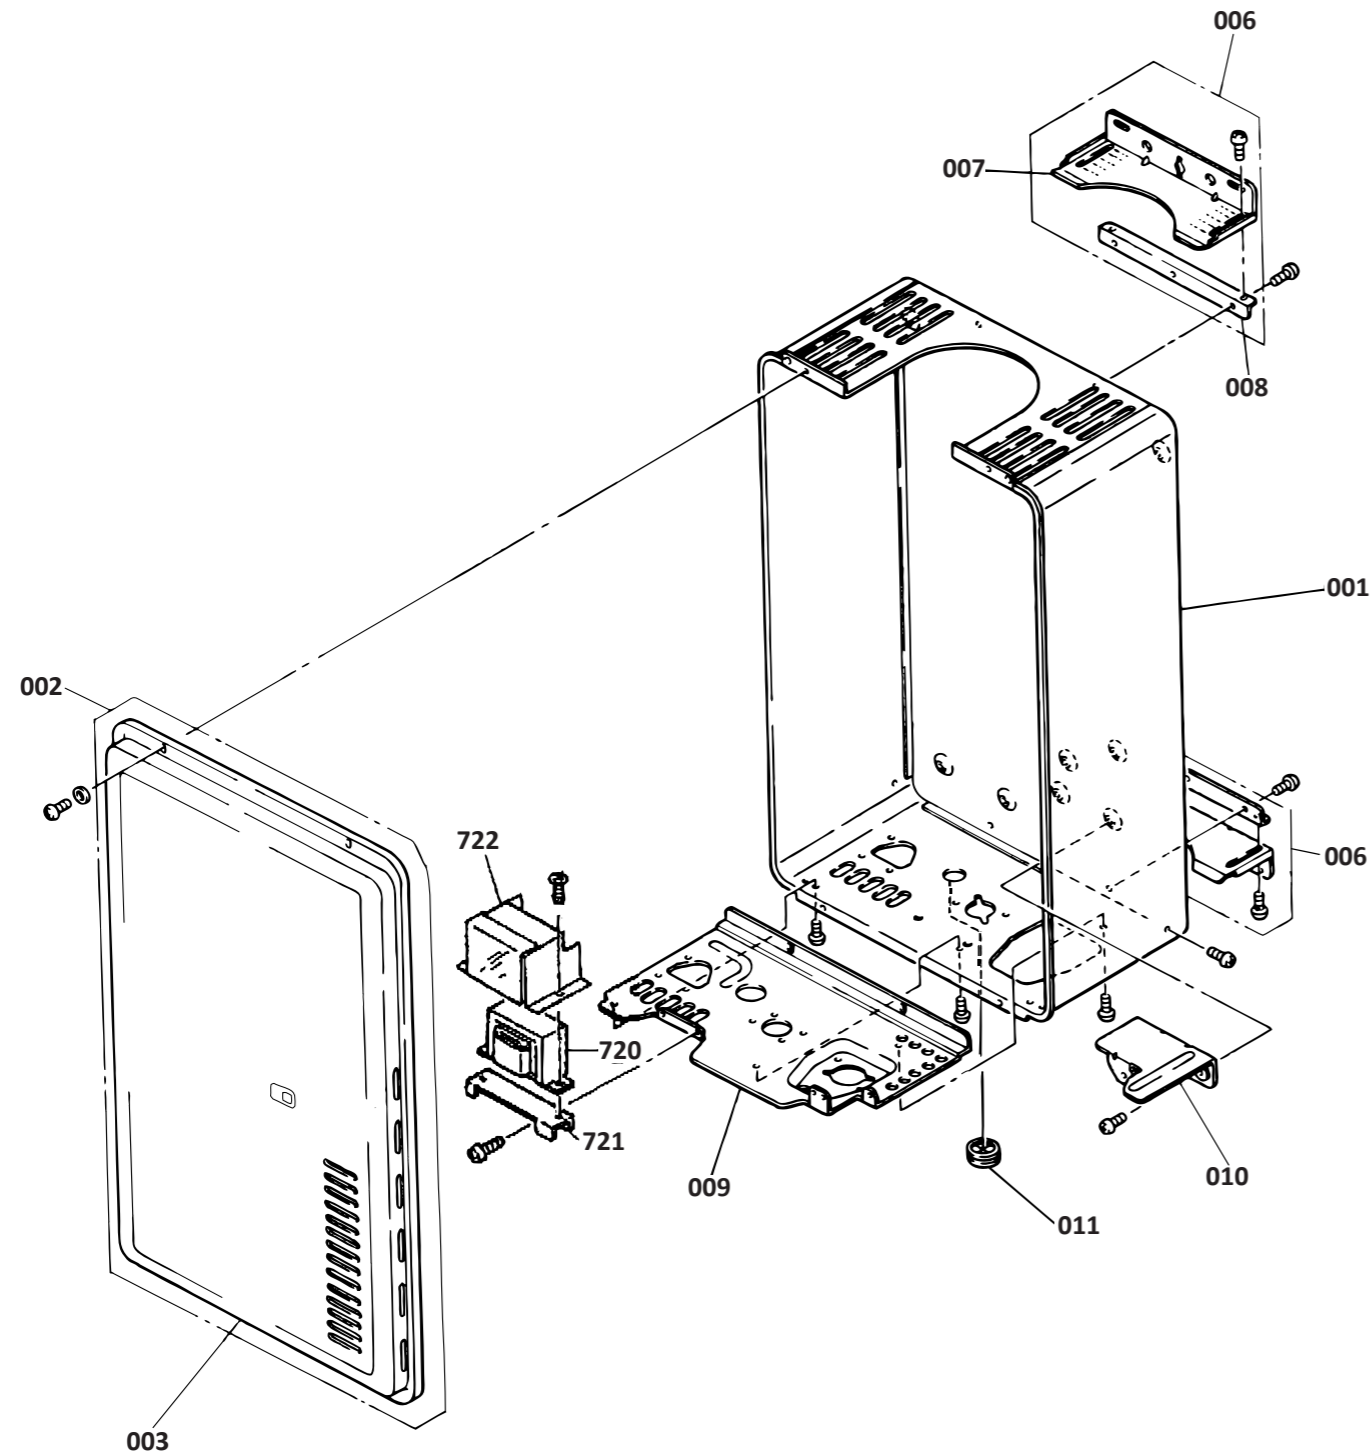

# INFINITY 18 internal (REU-2006FFU) water heater

This diagram is provided to assist you to identify parts if replacement is necessary. Contact your place of purchase or the manufacturer to enquire about parts, availability and/or service.

Ref.	Description	Qty.	Part No.
001	Main body assembly	1	2595
002	Front panel assembly	1	2596
003	Front panel	1	Not available
006	Wall fixing bracket assembly	2	Not available
007	Wall fixing bracket	2	2597
008	Wall fixing plate	2	2898
009	Flue installation bracket	1	Not available
010	Gas control fixing plate	1	Not available
011	Rubber bush	1	Not available
720	Transformer assembly	1	3061
721	Transformer bracket	1	Not available
722	Transformer cover	1	3067