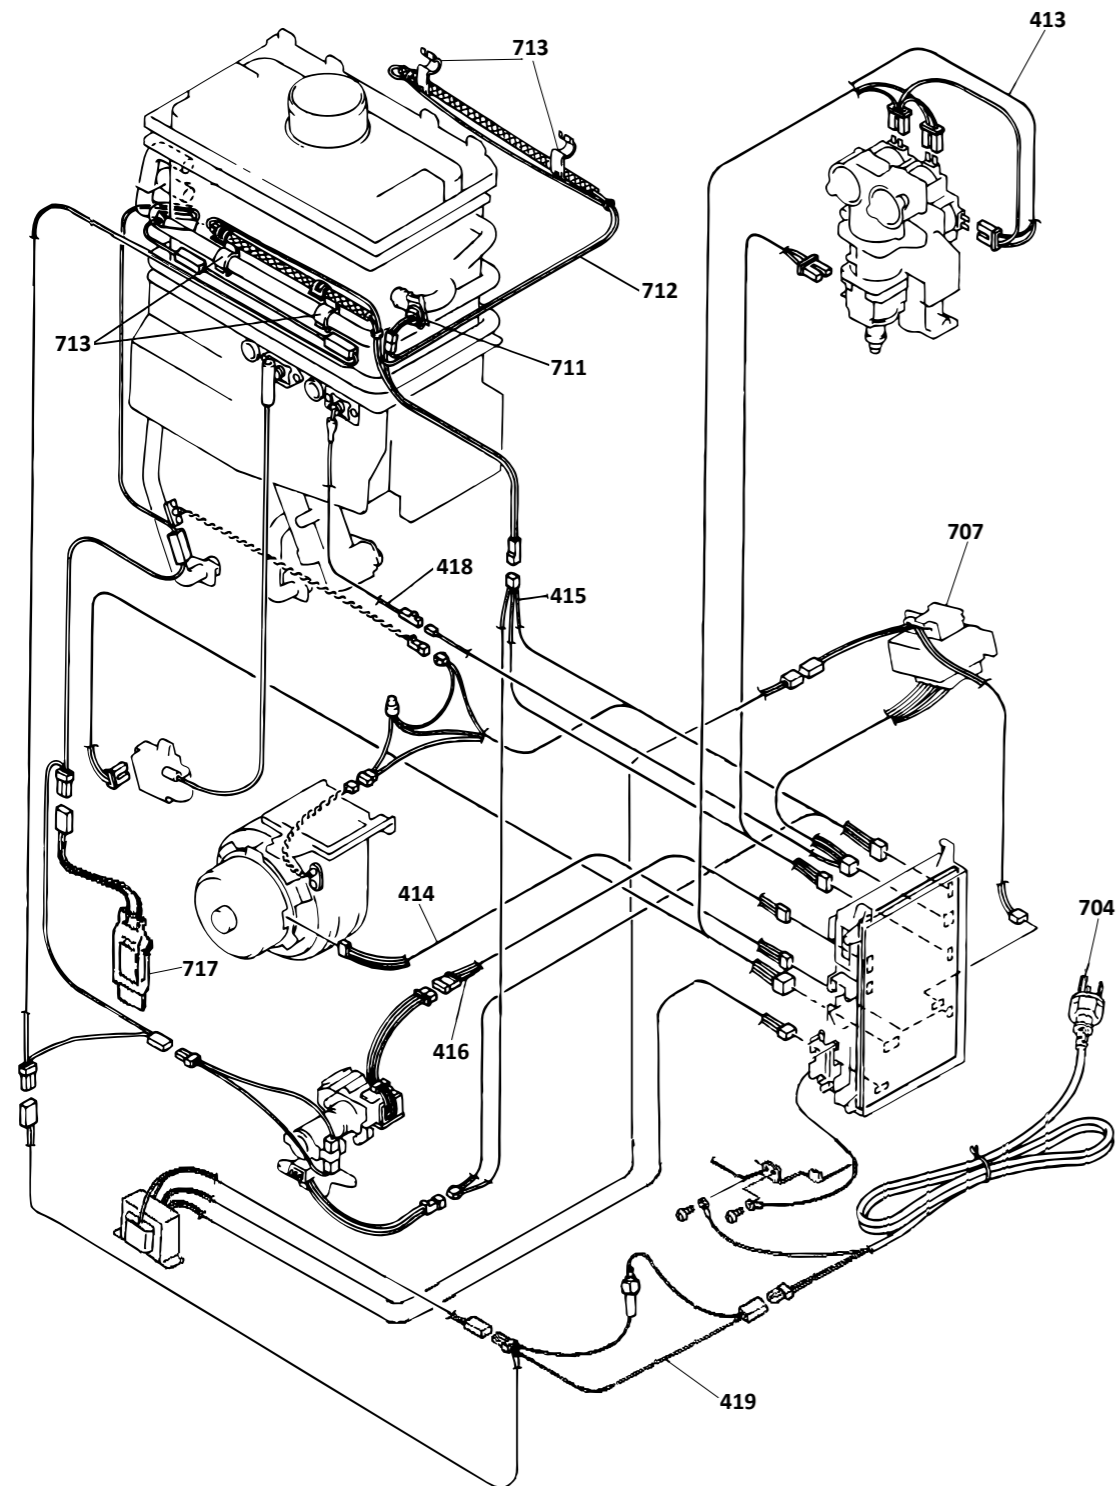

INFINITY 18 internal (REU-2006FFU) water heater

This diagram is provided to assist you to identify parts if replacement is necessary. Contact your place of purchase or the manufacturer to enquire about parts, availability and/or service.

Ref.	Description	Qty.	Part No.
413	Solenoid valve harness	1	3070
414	Fan motor harness	1	3034
415	Sensor motor harness	1	2686
416	Water flow servo harness	1	3071
418	Flame rod harness	1	2691
419	Power supply harness	1	Not available
704	Power supply cord	1	2695
707	Transformer assembly	1	3043
711	Overheat switch	1	3045
712	Thermal fuse and harness	1	2856
713	'F' fixing band	4	2869
717	Frost sensing switch	1	3976