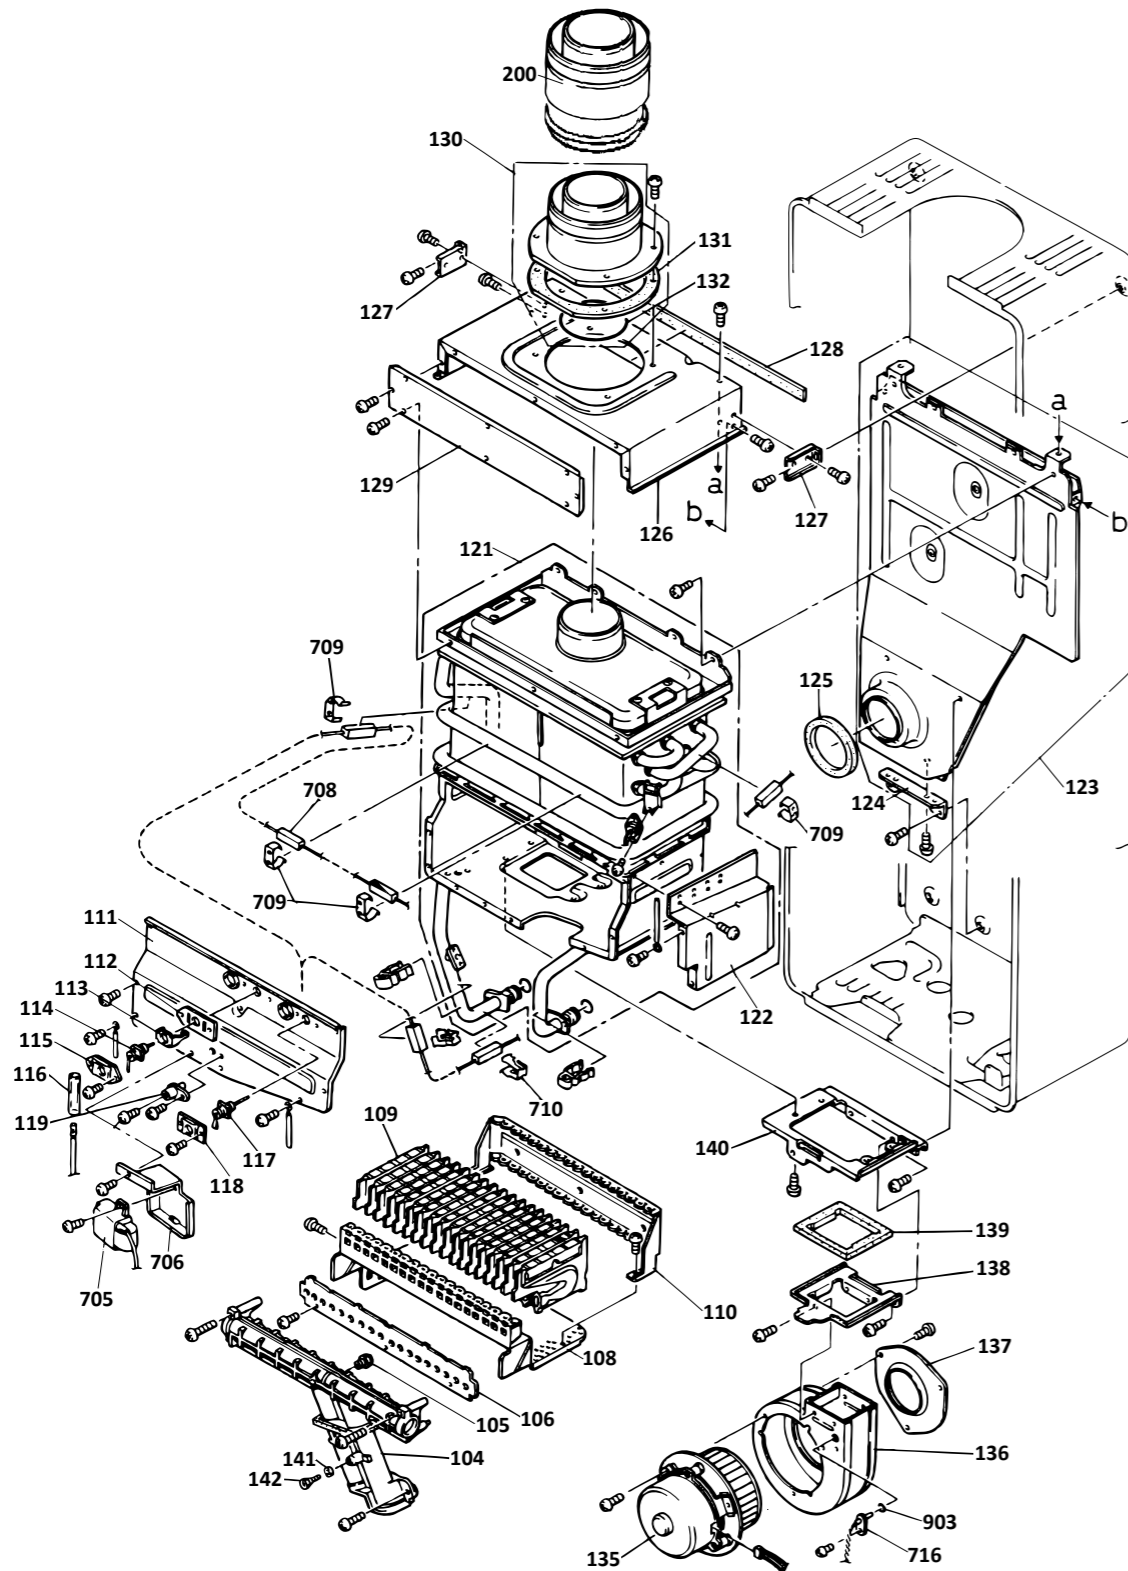

# INFINITY 18 internal (REU-2006FFU) water heater

This diagram is provided to assist you to identify parts if replacement is necessary. Contact your place of purchase or the manufacturer to enquire about parts, availability and/or service.

Ref.	Description	Qty.	Part No.
001	Main body assembly	1	2595
002	Front panel assembly	1	2596
003	Front panel	1	Not available
006	Wall fixing bracket assembly	2	Not available
007	Wall fixing bracket	2	2597
008	Wall fixing plate	2	2898
009	Flue installation bracket	1	Not available
010	Gas control fixing plate	1	Not available
011	Rubber bush	1	Not available
720	Transformer assembly	1	3061
721	Transformer bracket	1	Not available
722	Transformer cover	1	3067

Ref.	Description	Qty.	Part No.
104	Manifold B	1	Not available
105	Main injector A - NG	18	2640
105	Main injector B - LPG	18	2641
106	Damper NG	1	2642
106	Damper LPG	1	2644
108	Burner case front panel	1	Not available
109	Burner assembly	1	3393
110	Burner case rear panel	1	Not available
111	Comb. chamber front panel assy.	1	Not available
112	Electrode packing	1	3017
113	Ignition striker	1	Not available
114	Electrode	1	3016
115	Electrode bracket	1	Not available
116	Electrode sleeve	1	3395
117	Flame rod	1	3018
118	Flame rod bracket	1	Not available
119	Air pressure test point	1	Not available
121	Heat exchanger assy. B	1	2645
122	Draining panel	1	Not available
123	Air supply plate assy.	1	Not available
124	Air supply plate bracket	1	Not available
125	Air plate inlet packing	1	2662
126	Flue duct	1	Not available
127	Air supply plate fixing	2	Not available
128	Anti vibration packing	1	2663
129	Air supply duct cover	1	Not available
130	Flue outlet assy.	1	2264
131	Flange packing	1	2665
132	O-ring P75	1	2666
135	Fan motor assy.	1	2668
136	Fan casing assy.	1	Not available
137	U bell mouth	1	Not available
138	Fan bracket	1	Not available
139	Fan bracket packing	1	2669
140	Fan & comb. chamber bracket	1	Not available