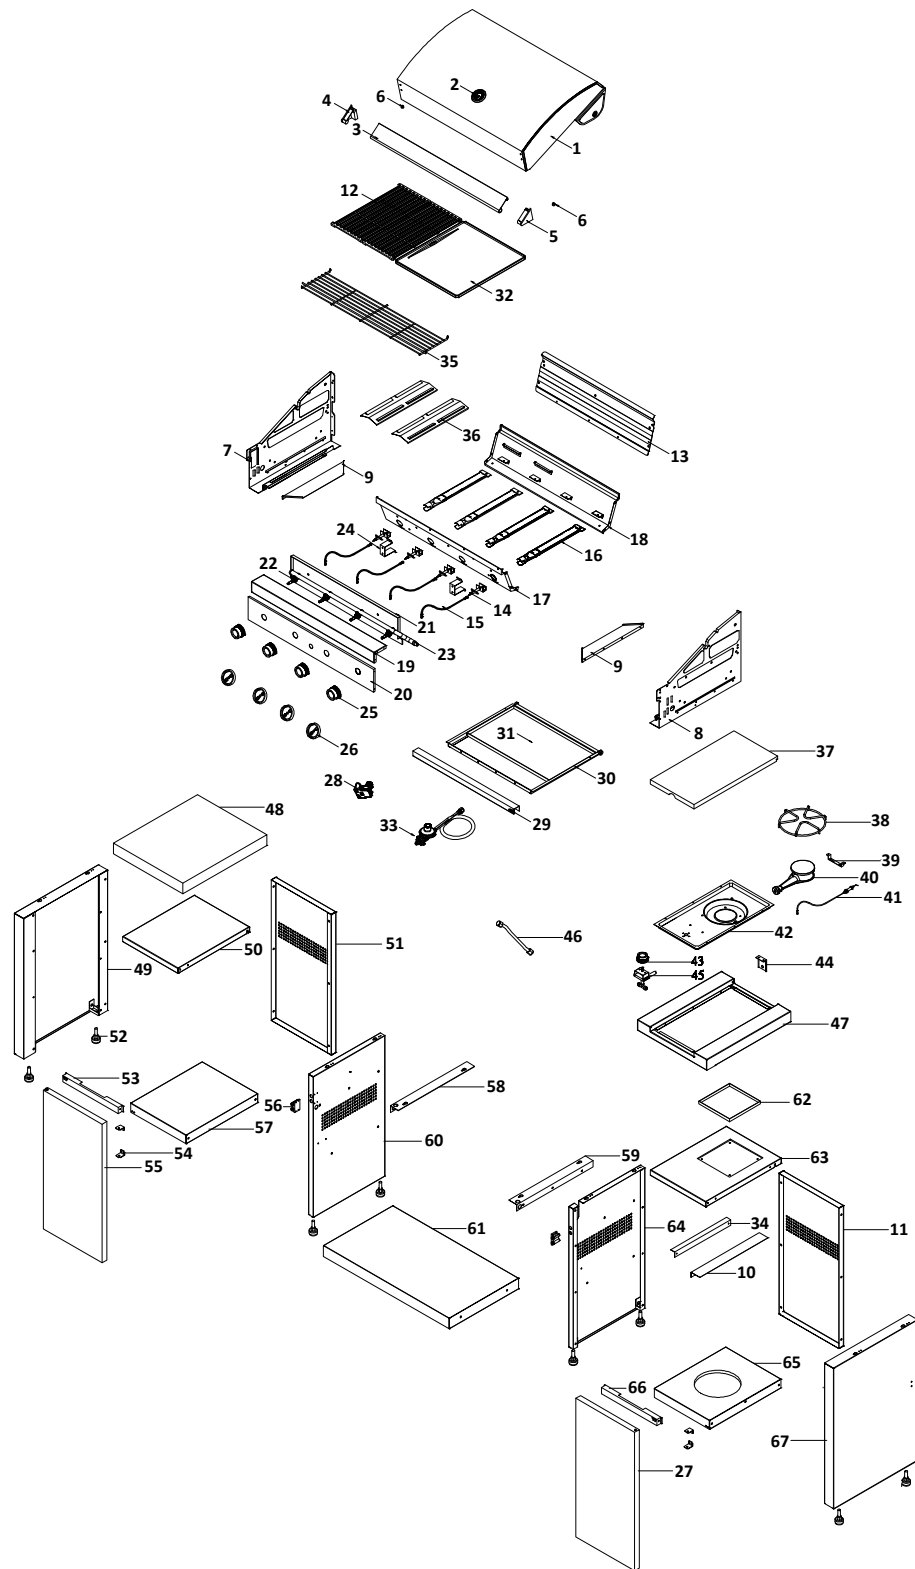

Ref.	Description	Qty.	Part No.
1	Hood assembly	1	18729
2	Temperature gauge	1	18739
3	Hood handle	1	18731
4	Hood handle seat - left	1	18737
5	Hood handle seat - right	1	18921
6	Hood rubber pad	4	18881
7	Bowl panel - left	1	18753
8	Bowl panel - right	1	18755
9	Bowl grease shield	2	18897
10	Separation panel bracket - right	1	18768
11	Right cabinet rear panel	1	18907
12	Grill plate	2	18798
13	Bowl wind shield	1	18923
14	Gas collector box with electrode	4	18805
15	Electrode wire set	1	18807
16	Main burner	4	18803
17	Bowl panel set - front	1	18746
18	Bowl panel set - rear	1	18750
19	Upper control panel	1	18818
20	Control panel	1	18822
21	Gas valve heat shield	1	18825
22	Main valve - LPG with jet	4	18827
23	Manifold	1	18869
24	Gas valve heat shield bracket	2	18848
25	Control knob - main burner	4	18853
26	Knob seat	4	18420
27	Door - right cabinet	1	18864
28	Electric ignitor	1	17633
29	Grease tray handle	1	18732
30	Grease tray holder bracket	1	18850
31	Grease tray	1	18811
32	Hot plate	1	18882
33	Regulator set - LPG	1	18855
34	Separation panel bracket - left	1	18766
35	Warming rack	1	18794
36	Flame tamer	2	18800