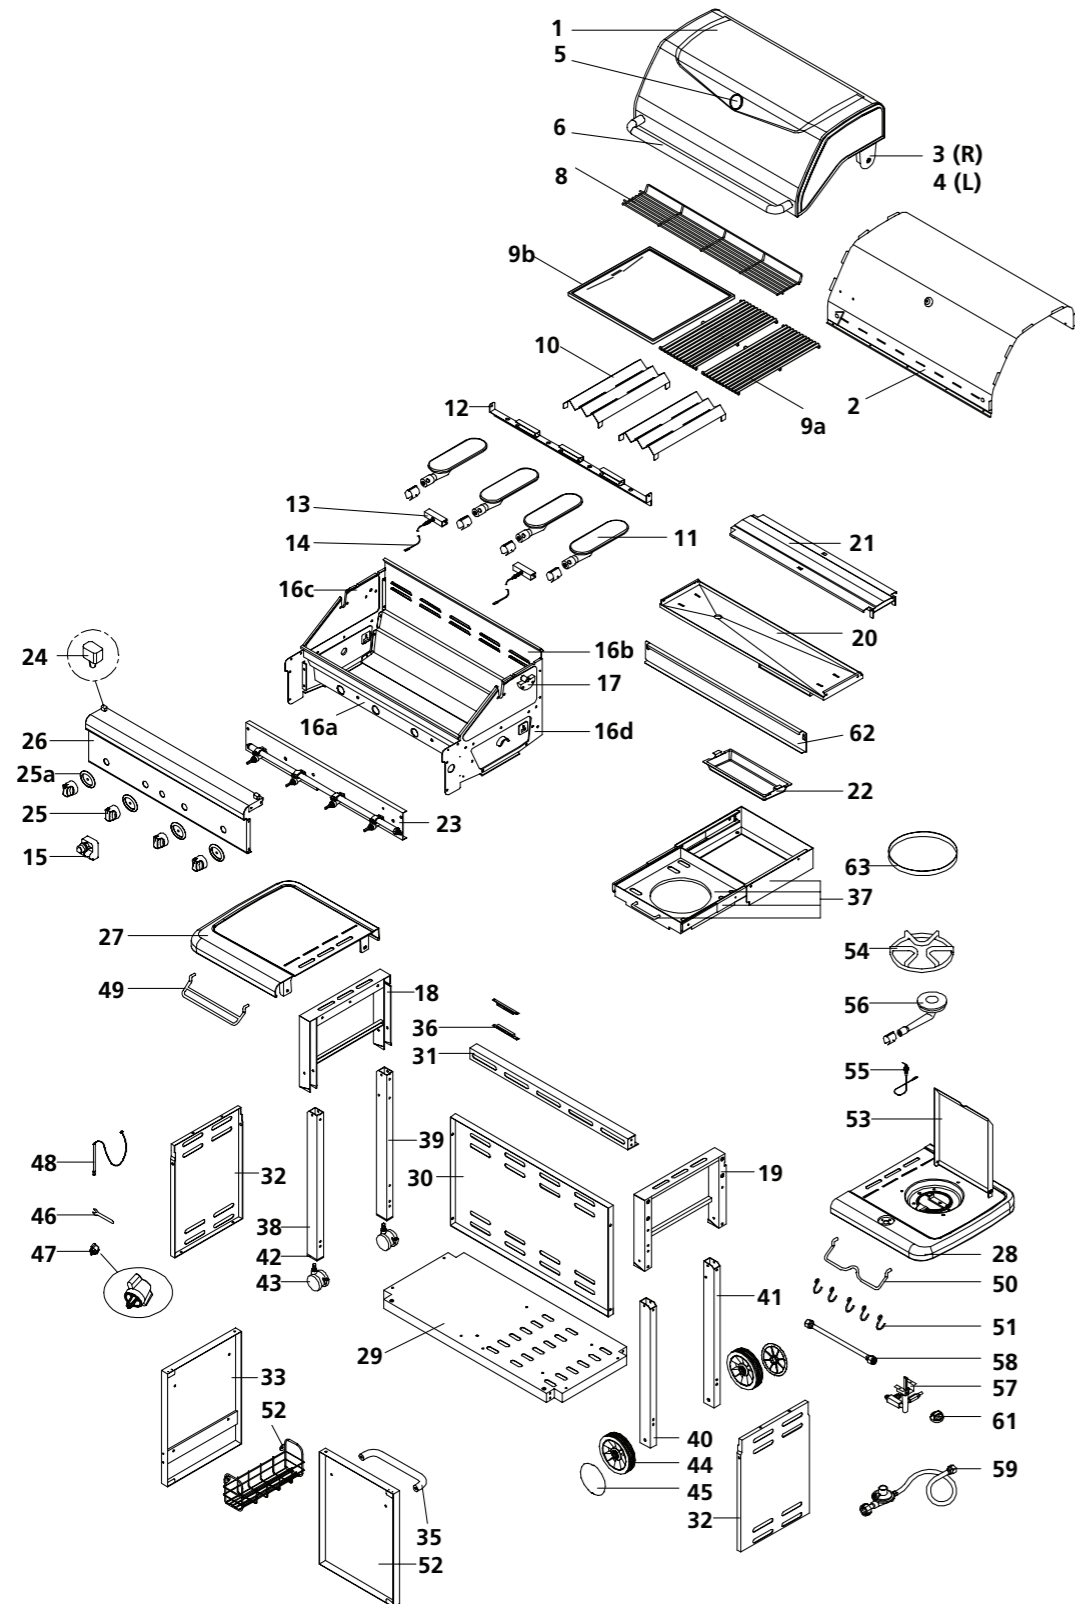

Ref.	Description	Qty.	Part No.
1	Hood plate	1	18081
2	Hood trim plate	1	18079
3	Hood hinge support - right	1	18116
4	Hood hinge support - left	1	18117
-	Hitch pin for hood hinges	1	5476
5	Temperature gauge	1	18086
6	Hood handle	1	18084
8	Warming rack - secondary	1	18101
9a	Grill plate	2	18102
9b	Hot plate	1	18136
10	Flame tamer steel	3	18103
11	Burner main	4	18104
12	Burner bracket	1	18106
13	Gas collector box with electrode	2	18109
14	Electric wire set	1	18110
15	Electric igniter 4 port	1	18107
16a	Body panel - front	1	18091
16b	Body panel - rear	1	18089
16c	Body panel - left	1	18087
17	Body hinge support	2	18115
18	Body support bracket - left	1	18099
19	Body support bracket - right	1	18100
20	Grease draining tray	1	18111
21	Grease draining tray heat shield	1	18138
22	Grease receptacle	1	18198
23	Gas valve / manifold assy.	1	18142
24	Protective pad - hood stopper	2	18135
25	Control knob for main burner	4	17208
25a	Control knob seat	4	18612
26	Control panel with print	1	18112
27	Side shelf	1	18097
28	Side burner frame	1	18098
29	Trolley bottom shelf	1	18096
30	Trolley rear panel	1	18141
31	Door bracket	1	18114
32	Trolley side panel	2	18140