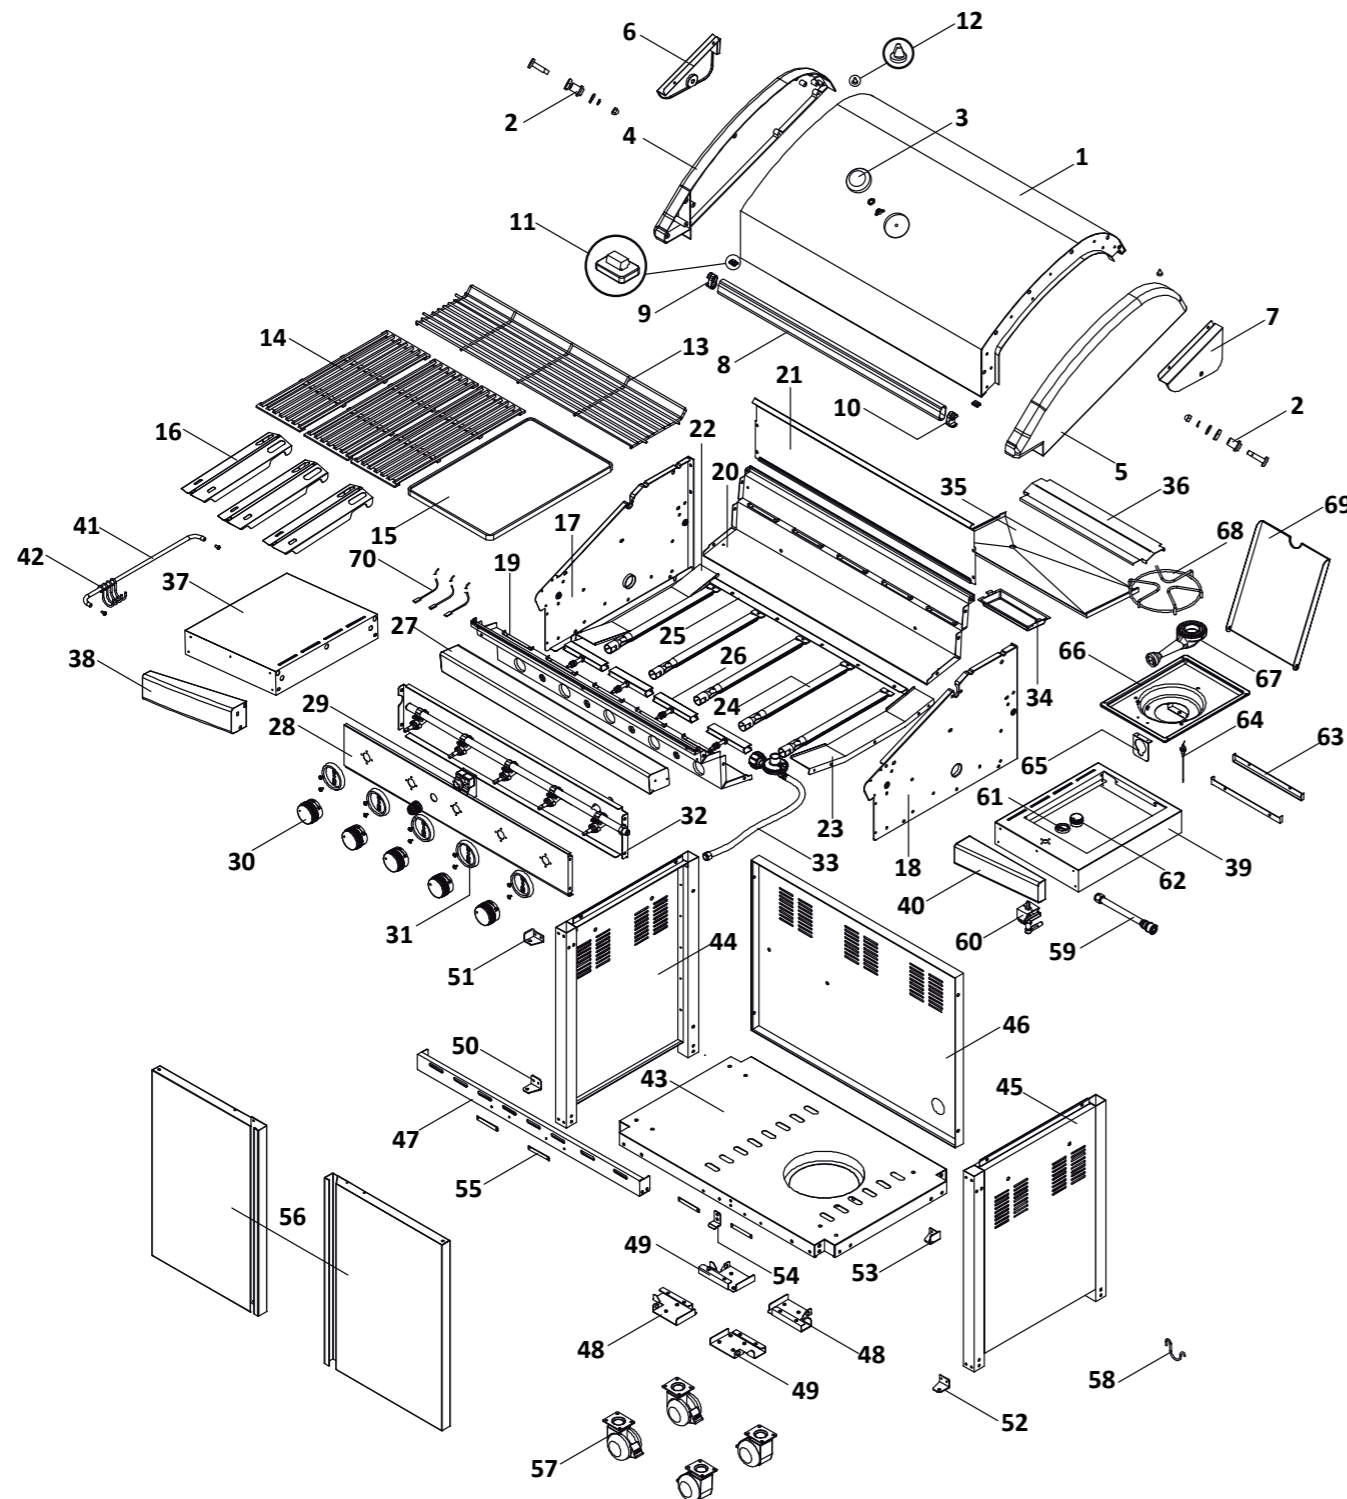

Ref.	Description	Qty.	Part No.
1	Hood	1	17667
2	Hood hinge set	2	17668
3	Temperature gauge	1	17669
4	Hood panel - left	1	17670
5	Hood panel - right	1	17671
6	Hood hinge support - left	1	17672
7	Hood hinge support - right	1	17673
8	Hood handle	1	17674
9	Hood handle spacer - left	1	17675
10	Hood handle spacer - right	1	17676
11	Protective pad - front	2	17677
12	Protective pad - rear	2	18232
13	Secondary cooking (warming rack)	1	18266
14	Grill plate	3	ABBQ2089
-	Grill plate cast iron (320 x 485 mm) Use as an alternative if there is no stock left of ABBQ2089	-	ABBQ2082
15	Hot plate	1	17584
16	Flame tamer	3	17604
17	Bowl panel - left	1	17678
18	Bowl panel - right	1	17679
19	Bowl panel - front	1	17680
20	Bowl panel - rear	1	17681
21	Bowl wind shield	1	18045
22	Grease tray track - left	1	18070
23	Grease tray track - right	1	18071
24	Main burner	5	18271
25	Burner support bracket	1	18051
26	Gas collector with electrode	4	18272
27	Upper decorative front panel	1	17682
28	Control panel	1	17683
29	Electric igniter - 4 port	1	17658
30	Control knob - main burner	5	17619
31	Control knob seat - main burner	5	18212
32	Manifold/heat shield assembly)	1	17684
32a	Gas valve - main with jet	5	18277
32b	Jet main burner - ULPG	4	18538
32c	Heat shield	1	18056
32d	Manifold	1	18069
33	Regulator with hose	1	17685
34	Grease receptacle	1	18198