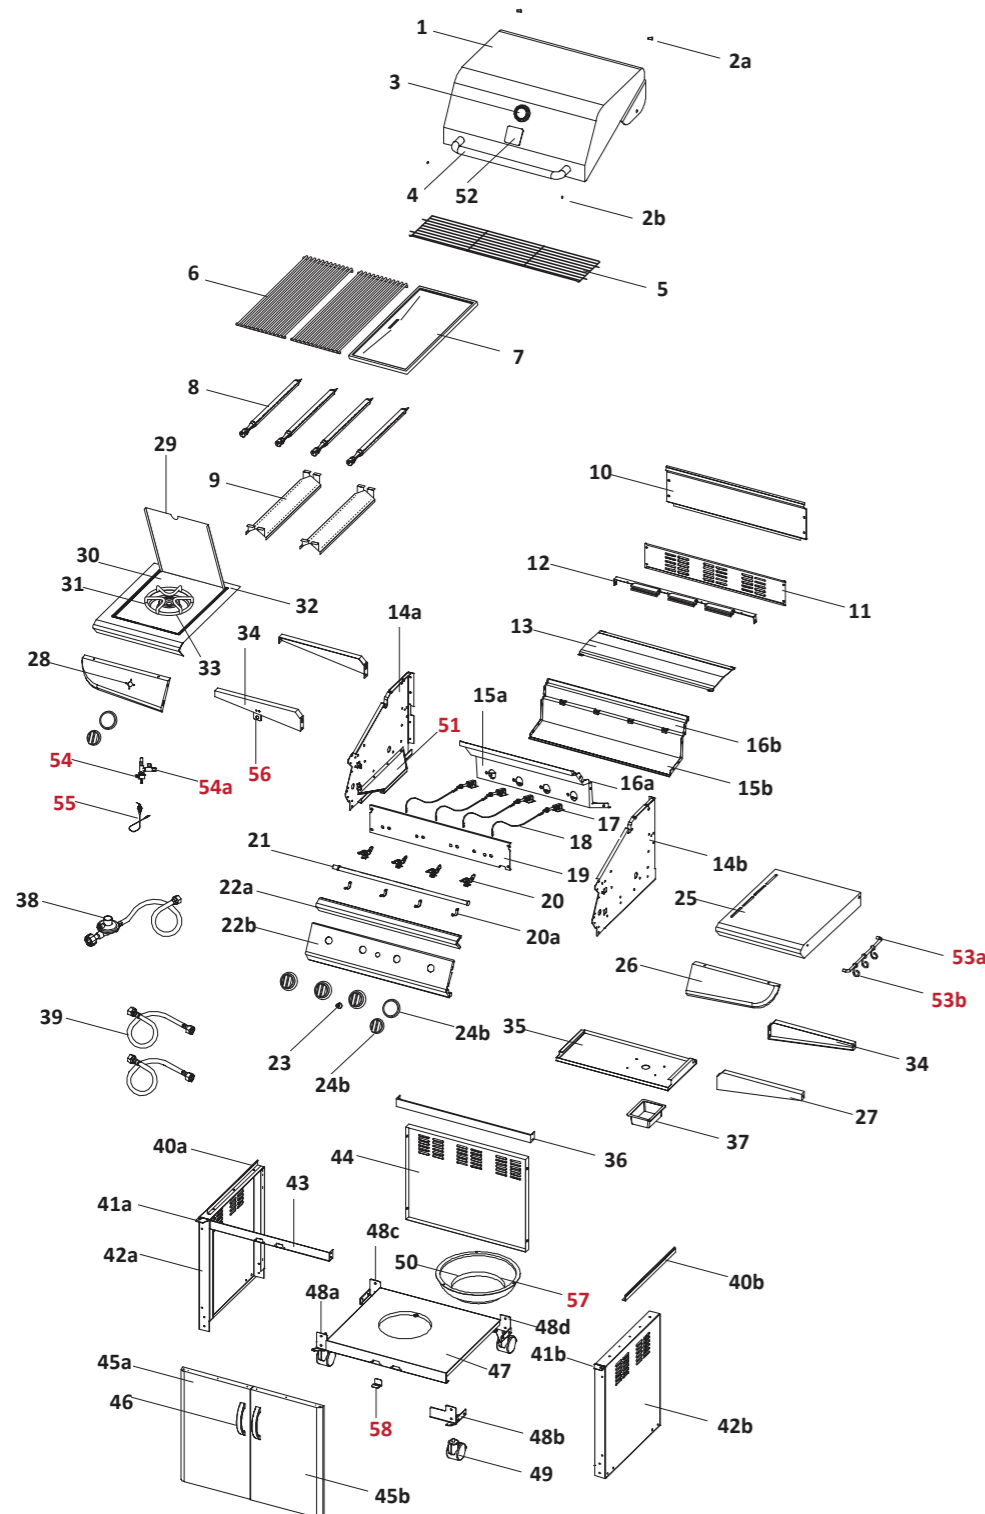

Ref.	Description	Qty.	Part No.
1	Hood	1	18295
2a	Hood hinge	2	18333
2b	Protective pad	2	17313
3	Temperature gauge	1	17308
4	Hood handle	1	18334
4a	Hood handle bracket left	1	18296
5	Cooking rack (secondary) SS 655 x 200 mm	1	18297
6	Grill plate cast iron 165 x 485 mm	2	18293
7	Hot plate cast iron 320 x 485 mm	1	18337
8	Burner main	4	18406
9	Flame tamer	2	18298
10	Bowl wind shield	1	18408
11	Rear wind shield	1	18299
12	Burner bracket	1	18300
13	Heat shield for body	1	18301
14a	Body panel left	1	18302
14b	Body panel right	1	18303
15a	Body panel front	1	18304
15b	Body panel rear	1	18305
16a	Flame tamer bracket front	4	18404
16b	Flame tamer bracket rear	4	18405
17	Gas collector with electrode	1	17035
18	Electronic wire set	1	18306
19	Gas valve heat shield	1	18307
20	Main burner gas valve	4	18308
20a	Main burner orifice	1	18350
21	Manifold	1	18309
22a	Control panel top	1	18310
22b	Control panel bottom	1	18311
23	Electric ignitor	1	18107
24a	Burner control knob main & side burner	5	18357
24b	Knob seat	5	18420
25	Side shelf right	1	18312
26	Side shelf decorative panel right	1	18313