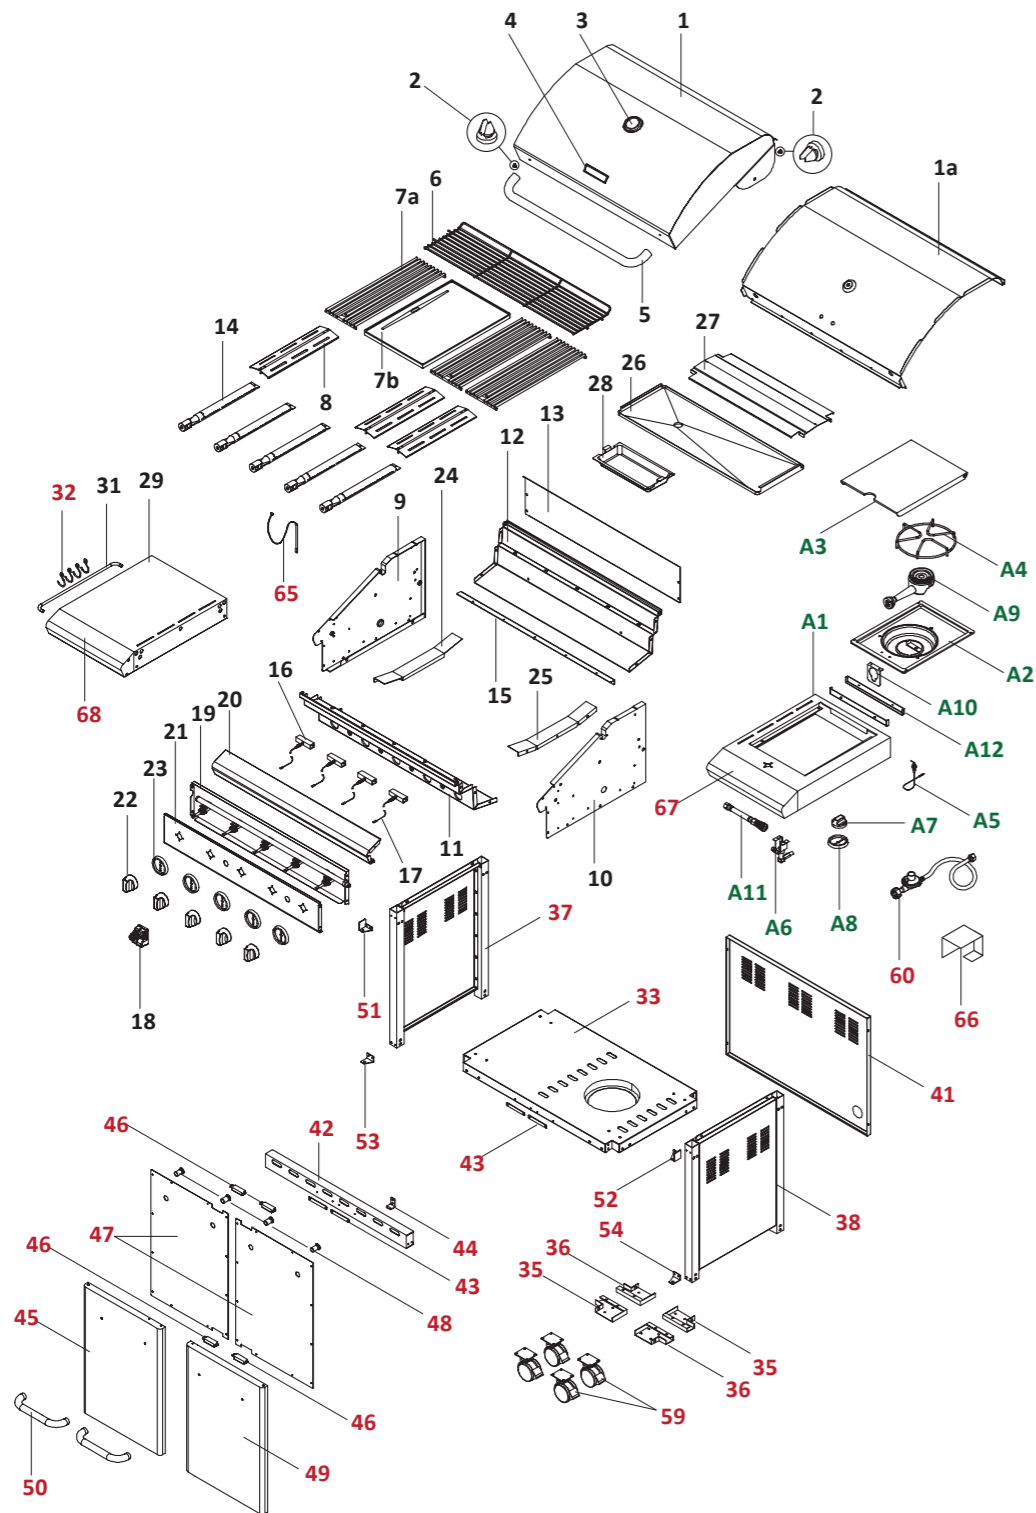

Maxim X5 Plus Mitre 10 Exclusive BBQ

This diagram is provided to assist you to identify parts if replacement is necessary. Contact your place of purchase or the manufacturer to enquire about parts, availability and/or service.

Ref.	Description	Qty.	Part No.	Qty.	Part No.
			Serial No. up to/ incl. 6-07-49700		Serial No. from 6-07-49700
32	Tool hook	4	18229	4	18229
33	Trolley bottom shelf	1	18047	1	18047
35	Castor seat - left front, right rear	2	18222	2	18222
36	Castor seat - right front, left rear	2	18223	2	18223
37	Trolley legs with side panel - left	1	18076	1	18076
38	Trolley legs with side panel - right	1	18037	1	18037
41	Trolley rear panel	-	-	-	-
42	Trolley bracket front	1	18157	1	18157
43	Door stop plate	4	18030	4	18030
44	Door guide plate	1	18227	1	18227
45	Door left	1	18160	1	18160
46	Door magnet	4	18233	4	18233
47	Door trim plate	2	18166	2	18166
48	Door spacer	4	18236	4	18236
49	Door right	1	18161	1	18161
50	Door handle	2	18043	2	18043
51	Door hinge bracket top left	1	18062	1	18062
52	Door hinge bracket top right	1	18060	1	18060
53	Door hinge bracket bottom left	1	18288	1	18288
54	Door hinge bracket bottom right	1	18061	1	18061
59	Castor 3" with brake	4	18220	4	18220
60	Regulator with hose LPG	1	18119	1	18119
65	Lighting stick	1	17243	1	17243
66	Regulator heat shield	1	-	1	-
67	Side shelf decoration panel - right	1	18396	1	18396
68	Side shelf decoration panel - left	1	18643	1	18643