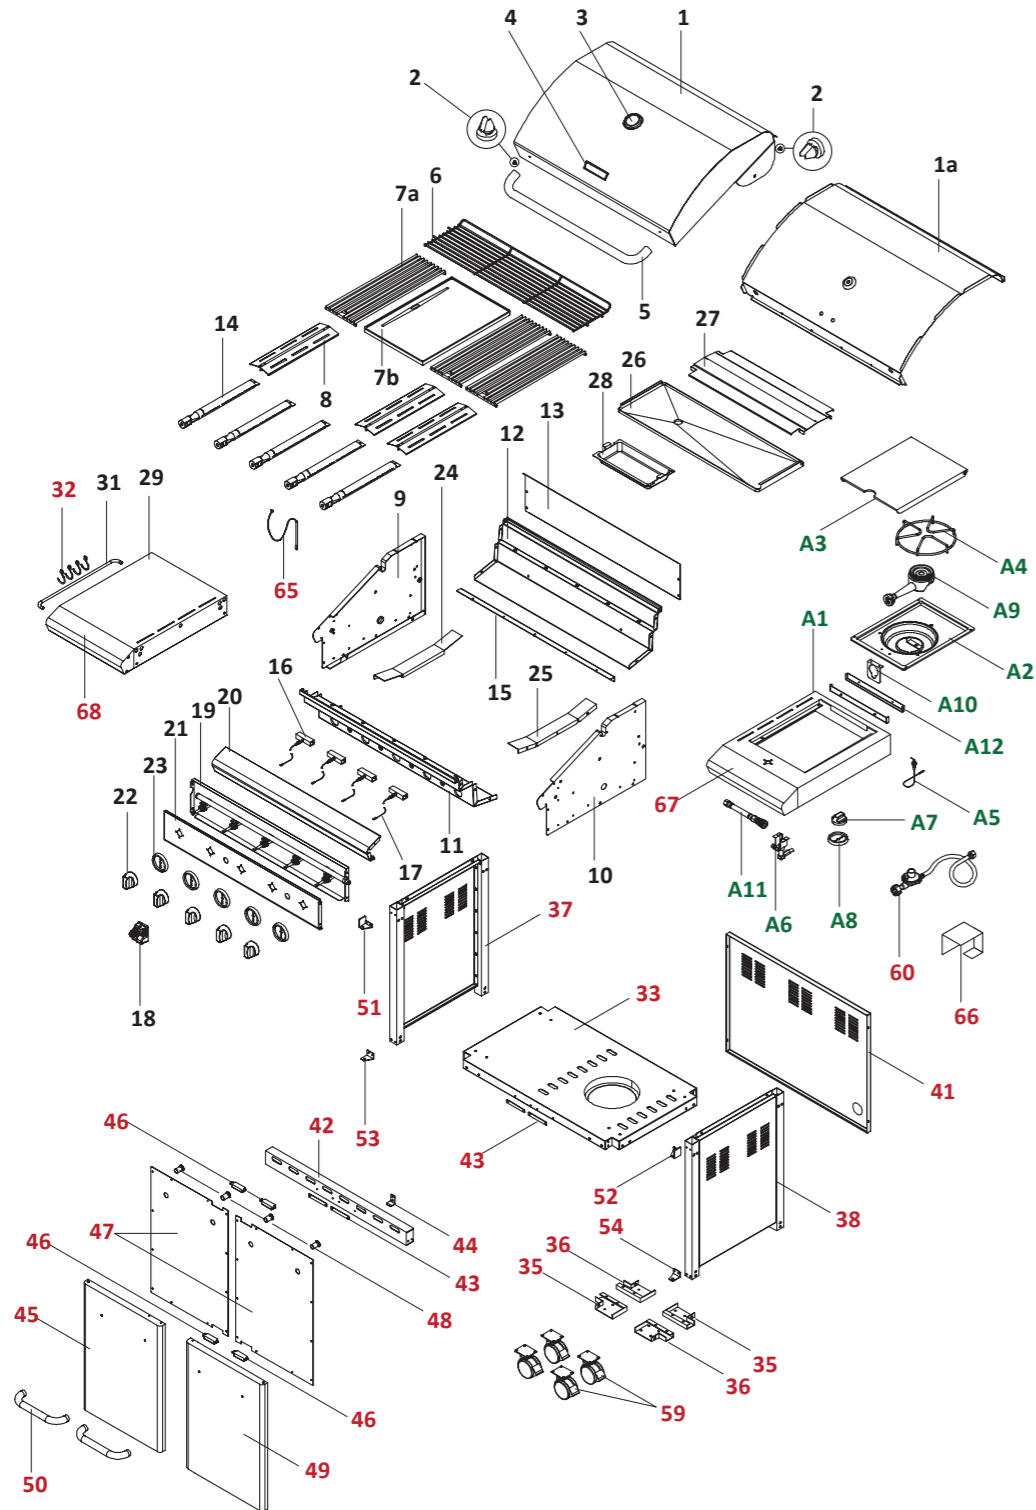

Maxim X5 Plus Mitre 10 Exclusive BBQ

This diagram is provided to assist you to identify parts if replacement is necessary. Contact your place of purchase or the manufacturer to enquire about parts, availability and/or service.

Ref.	Description	Qty.	Part No.	Qty.	Part No.
			Serial No. up to/incl. 6-07-49700		Serial No. from 6-07-49700
A1	Side burner frame	1	18644	1	18644
A2	Side burner body assembly	1	18645	1	18645
A3	Side burner body lid	1	17244	1	17244
A4	Pot support	1	17246	1	17246
A5	Side burner electrode	1	18646	1	18646
A6	Side burner gas valve assembly - LPG	1	18628	1	18628
A7	Control knob for side burner	1	18065	1	18065
A8	Control knob seat	1	18212	1	18212
A9	Side burner body with brass ring burner	1	18184	1	18184
A10	Side burner bracket	1	18188	1	18188
A11	Side burner connection hose	1	17169	1	17169
A12	Side burner body bracket	1	18021	1	18021
-	Hardware pack	1	18647	1	18647
Accessories					
-	BBQ cover	1	ABBQ2018	1	ABBQ2018
-	BBQ burner uprating kit, ONLY available for BBQ's with serial numbers UP TO 6-07-49700	1	18541	-	-