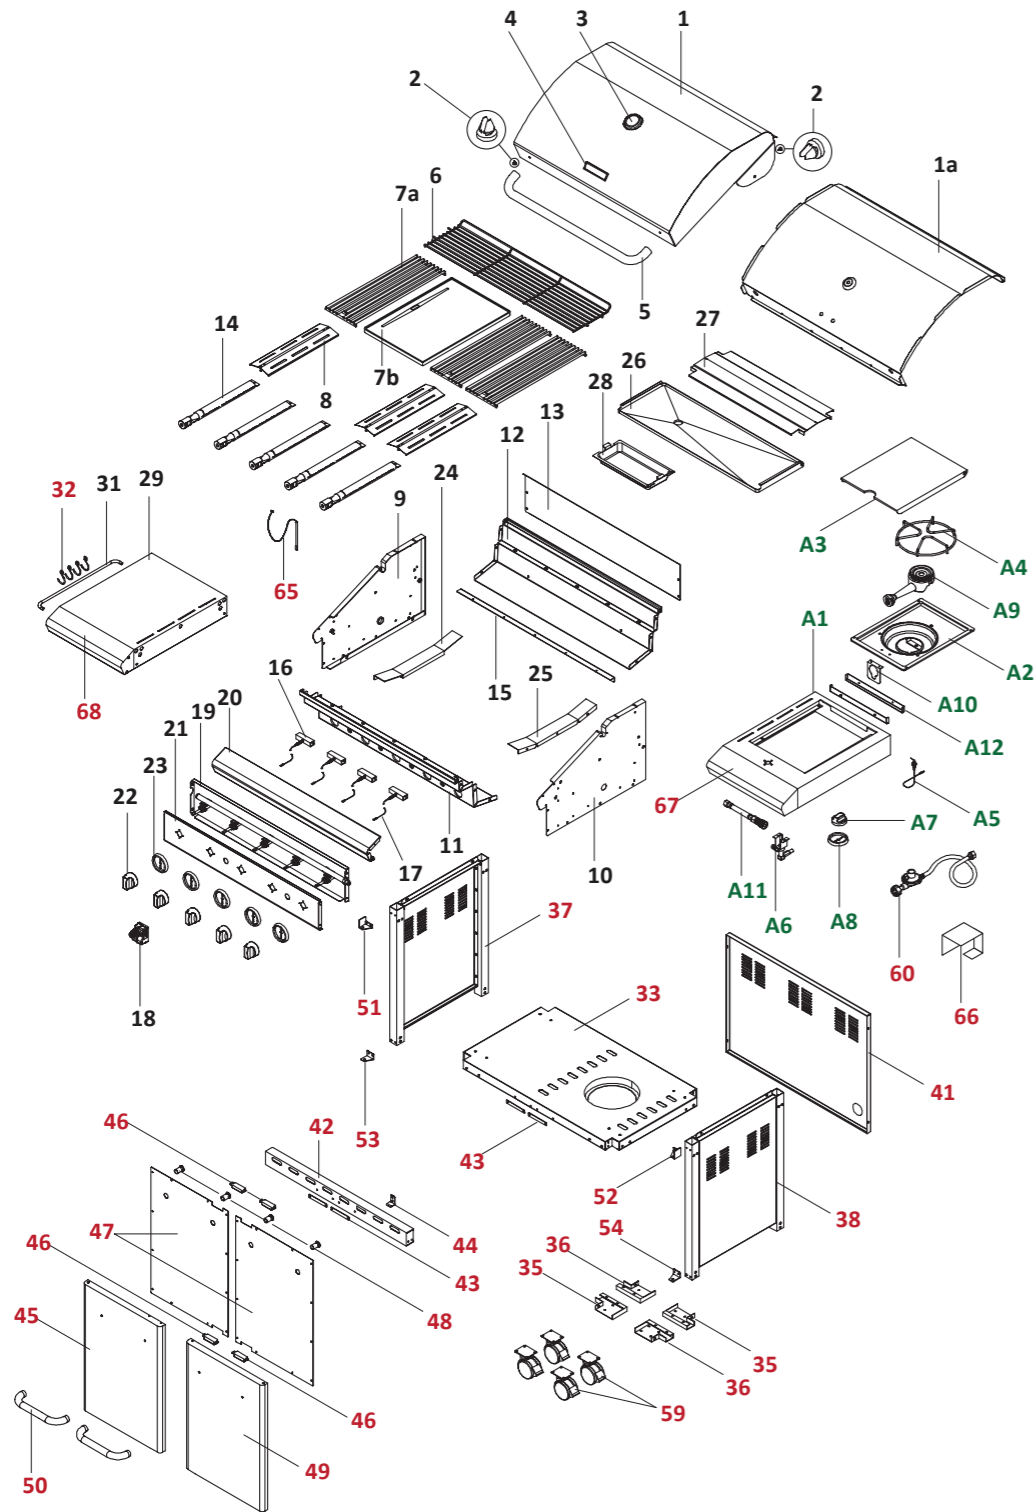

Ref.	Description	Qty.	Part No.	Qty.	Part No.
				Serial No. up to/incl. 6-07-49700	Serial No. from 6-07-49700
1	Hood assembly	1	18640	1	18640
1a	Hood trim plate	1	18620	1	18620
2	Protective pad	2	18232	2	18232
3	Temperature gauge	1	17308	1	17308
4	Hood badge	1	17104	1	17104
5	Hood handle	1	18172	1	18172
6	Cooking rack SS (820 x 200 mm)	1	18624	1	18624
7a	Grill plate SS (165 x 485 mm)	3	18250	3	18250
-	Grill plate cast iron (320 x 485 mm) Use as an alternative if there is no stock left of 18250	-	ABBQ2082	-	ABBQ2082
7b	Hot plate cast iron (320 x 485 mm)	1	18337	1	18337
8	Flame tamer	3	18015	3	18015
9	Body panel left	1	18147	1	18147
10	Body panel right	1	18149	1	18149
11	Body panel front	1	18046	1	18046
12	Body panel rear	1	18044	1	18044
13	Body panel rear wind shield	1	18045	1	18045
14	Burner main	5	18186	5	18271
15	Burner support bracket	1	18051	1	18051
16	Gas collector box with electrode (cross lighting bracket)	4	18016	4	18016
16c	Injector	5	18641	5	18538
17	Electric wire set	1	18054	1	18054
18	Electric igniter - 4 port	1	18191	1	18191
19	Gas valve, manifold, heat shield assembly	1	18607	1	18607
20	Decorative front panel	1	18615	1	18615
21	Control panel with screen print	1	18642	1	18642
22	Control knob for main burner	5	18064	5	18064
23	Control knob seat	5	18212	5	18212
24	Grease tray track left	1	18070	1	18070
25	Grease tray track right	1	18071	1	18071
26	Grease draining tray	1	18199	1	18199
27	Grease draining tray heat shield	1	18237	1	18237
28	Grease receptacle	1	18198	1	18198
29	Side shelf left	1	17526	1	17526
31	Tool holder	1	18228	1	18228