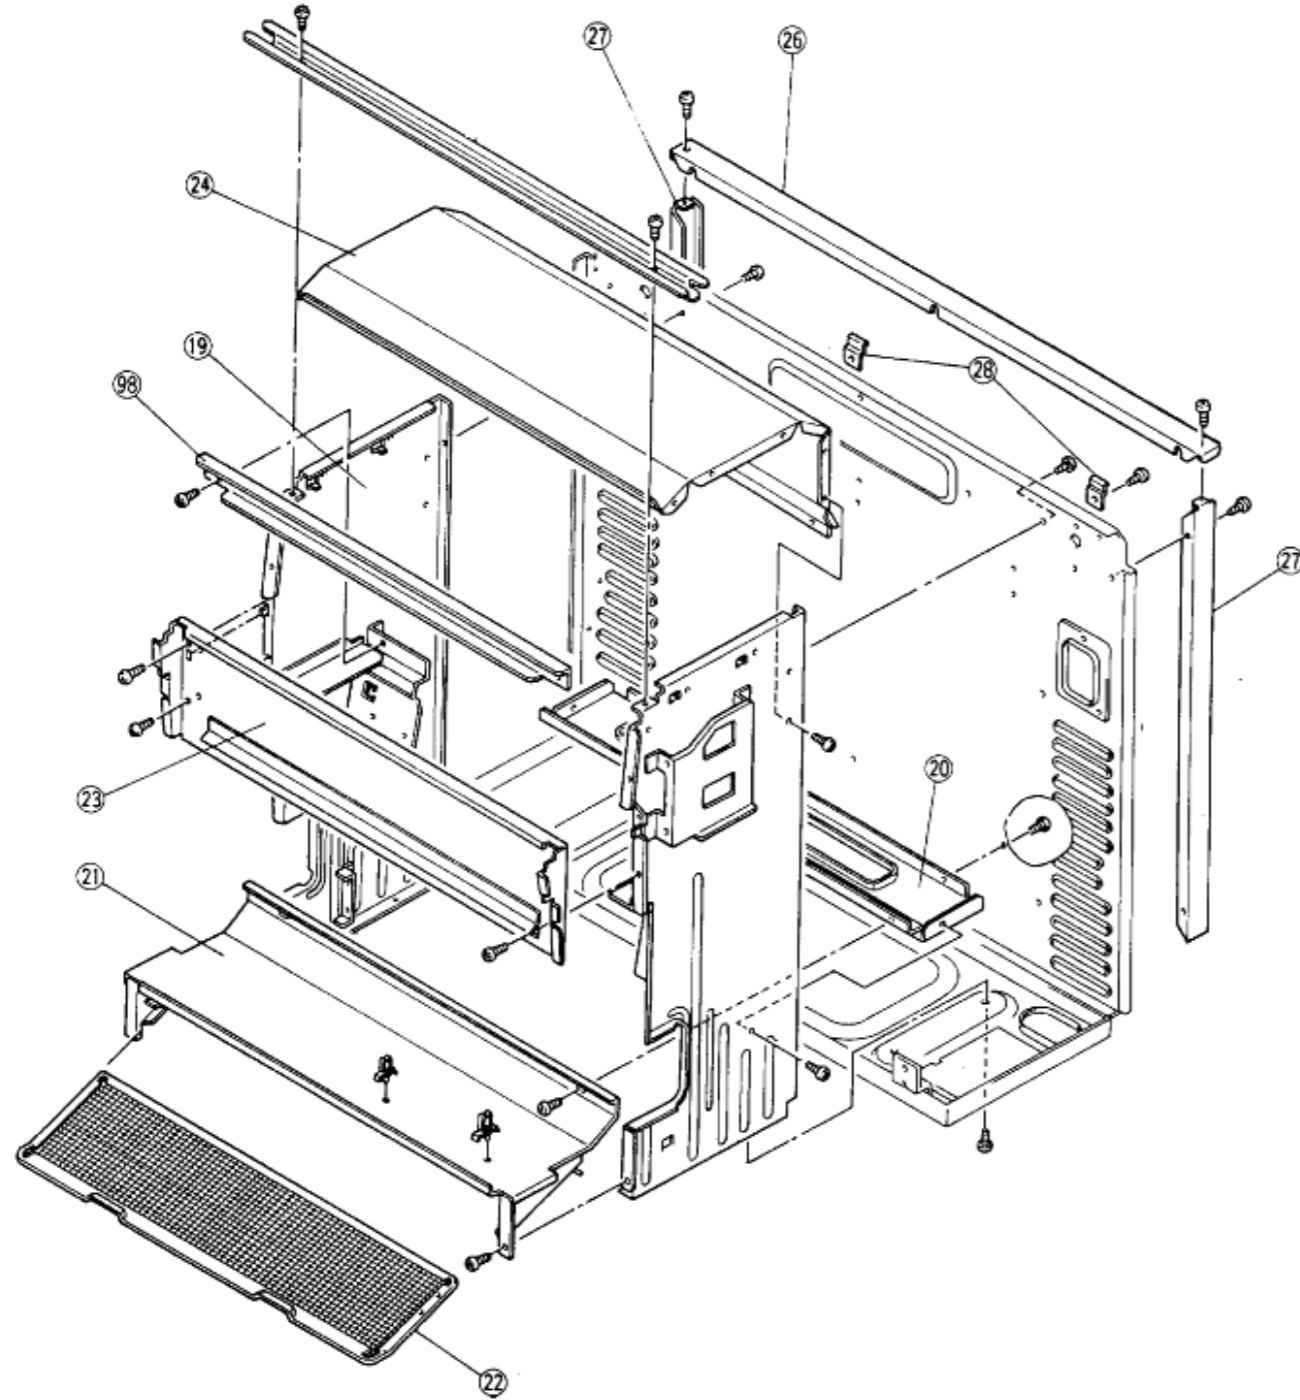

Sapphire Radiant Console Heater

This diagram is provided to assist you to identify parts if replacement is necessary. Contact your place of purchase or the manufacturer to enquire about parts, availability and/or service.

Ref.	Description	Qty.	Part No.
19	Side pillar L/H	1	6669
20	Fan outlet panel	1	6675
21	Filter guide	1	6678
22	Air filter	1	6614
23	Dividing panel	1	6626
24	Air guide panel	1	6674
26	Back spacer top beige	1	6685A
27	Side spacer beige	2	6686A
28	Wall clip	2	6684
98	Combustion hood rear support	1	6673