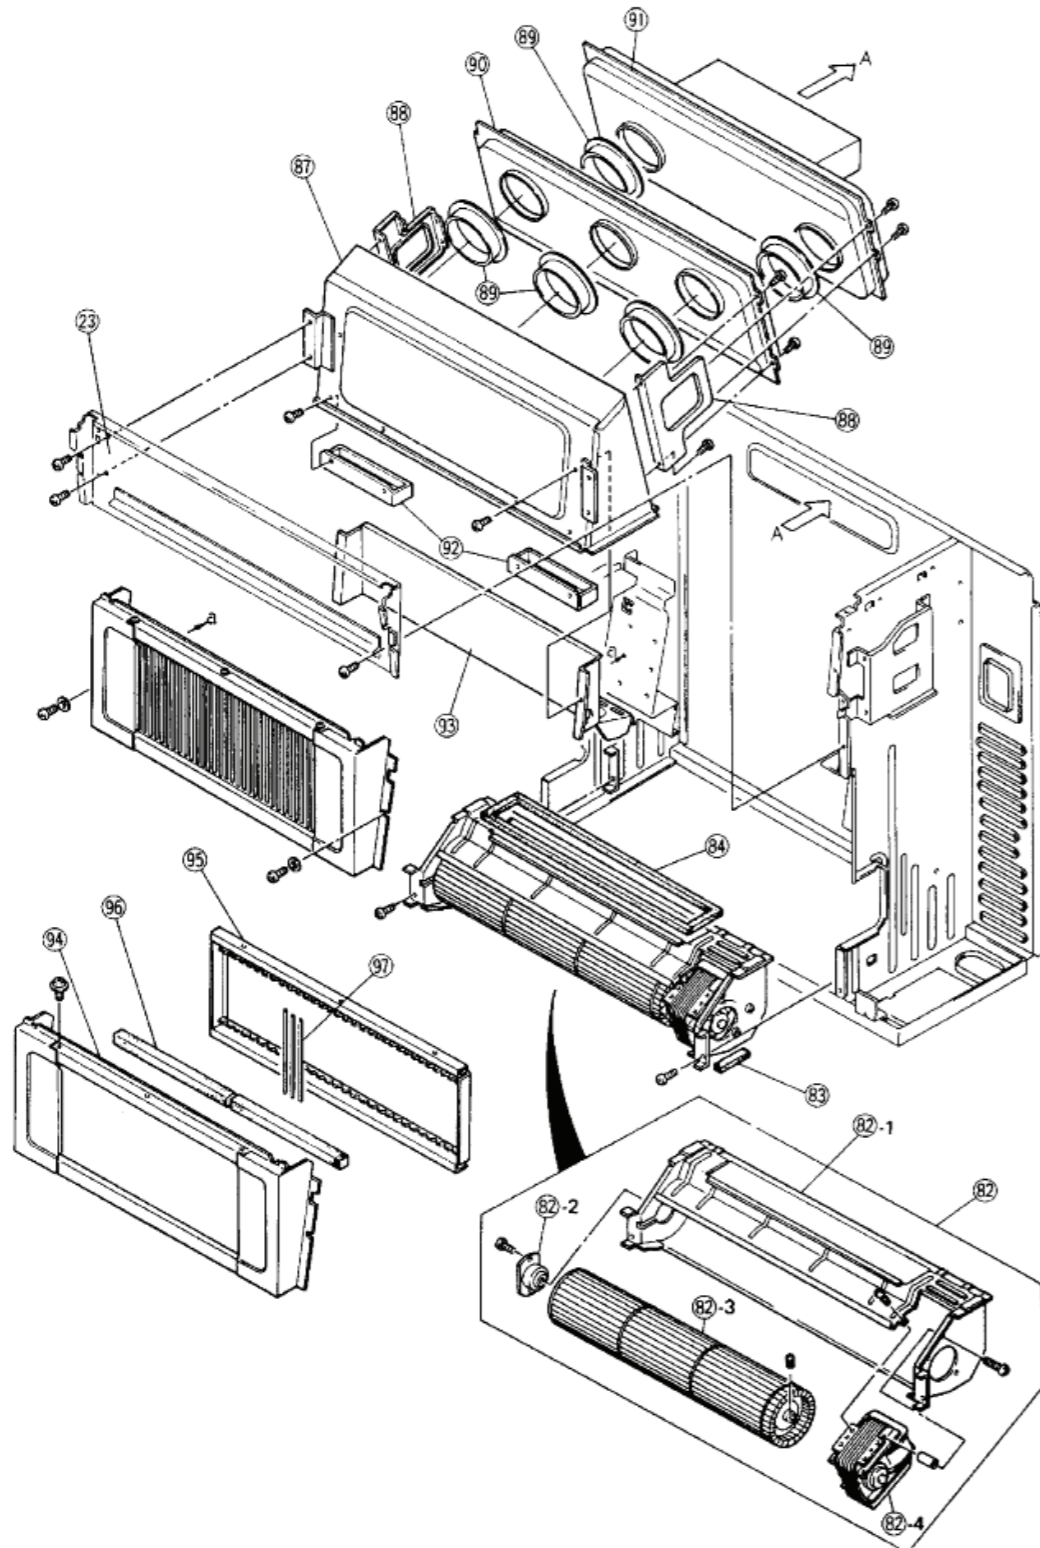

Sapphire Radiant Console Heater

This diagram is provided to assist you to identify parts if replacement is necessary. Contact your place of purchase or the manufacturer to enquire about parts, availability and/or service.

Ref.	Description	Qty.	Part No.
82	Fan (Torin)	1	6411
83	Rubber cushion	2	6651
84	Fan outlet packing	2	6676
87	Combustion hood	1	6621
88	Heat exchanger bracket	2	6625
89	Transfer tube	5	6624
90	Front heat exchanger	1	6620
91	Rear heat exchanger	1	6661
92	Combustion hood air guide B	2	6623
93	Combustion hood air guide A	1	6622
94	Burner cover	1	6636
95	Glass frame	1	6761
96	Glass packing	4	6763
97	Glass rod	42	6764

Items not shown in exploded diagrams

-	Burner assembly NG with injectors	1	6600
-	Burner assembly LPG with injectors	1	6662