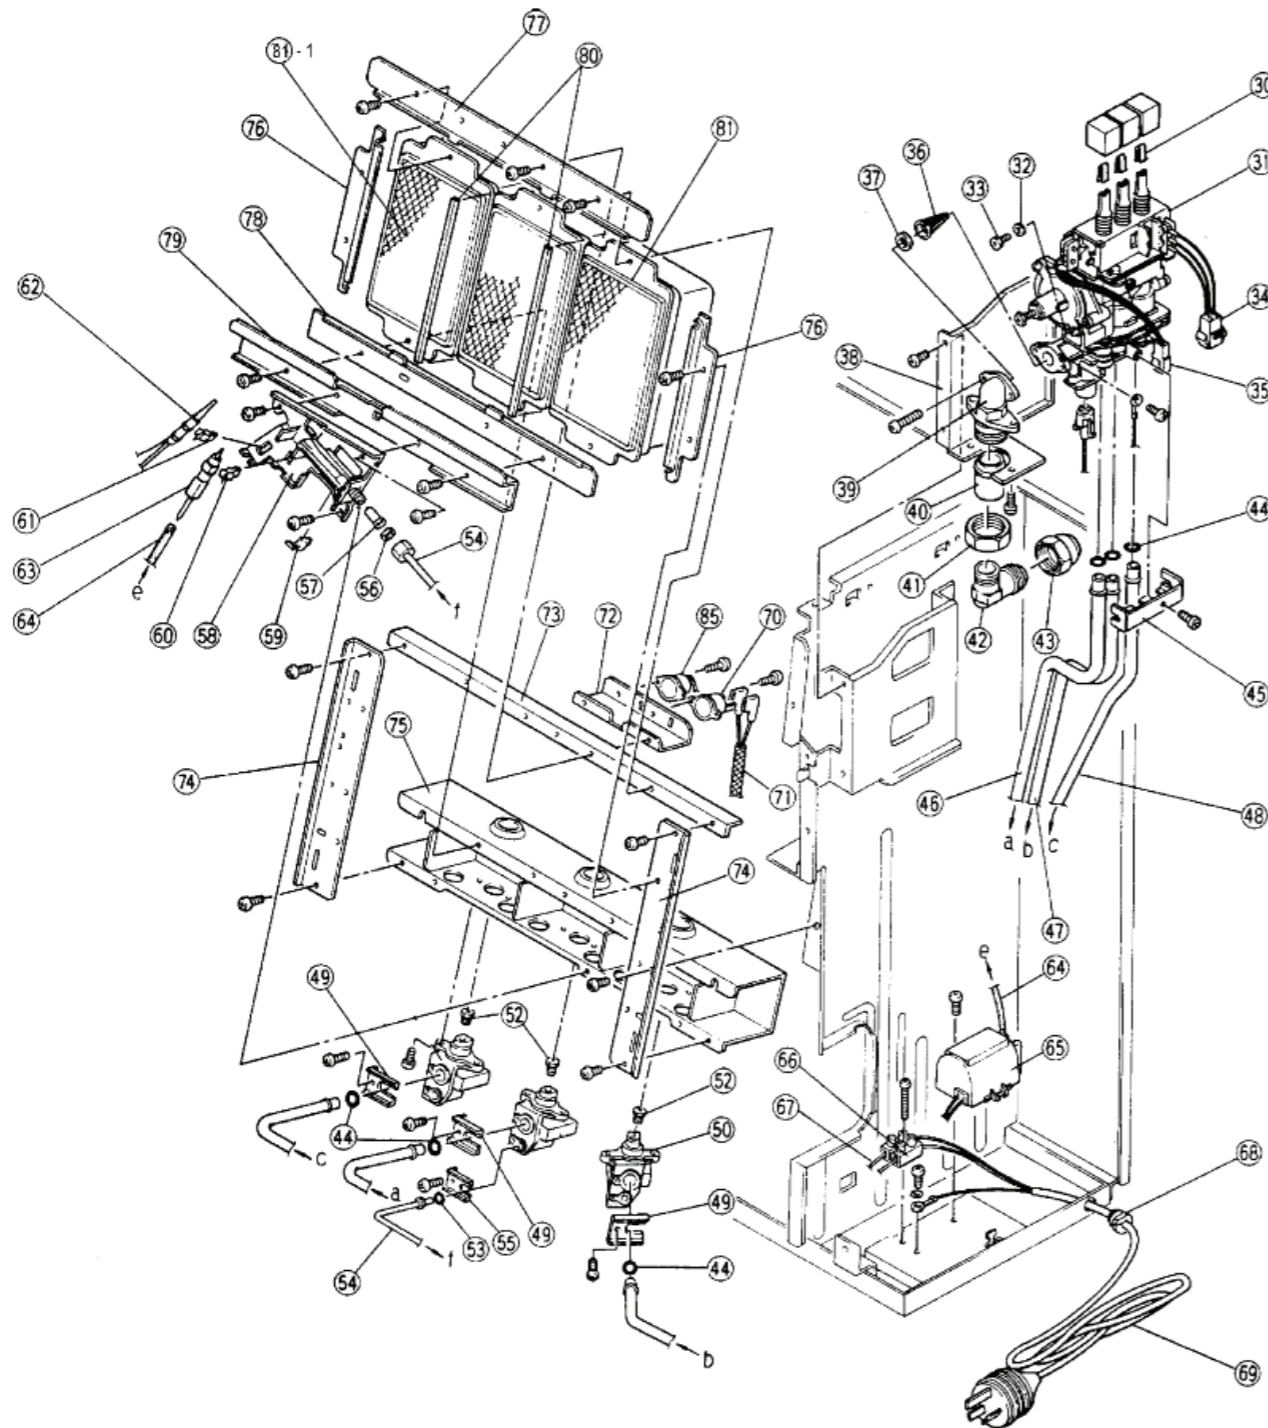

Ref.	Description	Qty.	Part No.
1	Front panel beige	1	6601A
2	Brand badge	1	5327
3	Push nut	1	5431
4	Front panel heat shield	1	6608
5	Front panel fixing bracket	2	6603
6	Reflector R/H side panel	1	6606
6	Reflector L/H side panel	1	6607
6	Reflector bottom panel	1	6604
6	Reflector top panel	1	6605
7	Dress guard	1	6778
8	Louvre top beige (240)	1	6602A
8	Louvre top olive drab (241)	1	6602C
9	Louvre bottom beige	1	6613A
10	Top panel beige	1	6610A
11	Side panel R/H beige	1	6611A
13	Control box beige	1	6615A
13	Control box black	1	6615G
14	Control box lid black	1	6616G
16	Bottom panel	1	6660
17	Flue spigot air seal	1	5251

Ref.	Description	Qty.	Part No.
19	Side pillar L/H	1	6669
20	Fan outlet panel	1	6675
21	Filter guide	1	6678
22	Air filter	1	6614
23	Dividing panel	1	6626
24	Air guide panel	1	6674
26	Back spacer top beige	1	6685A
27	Side spacer beige	2	6686A
28	Wall clip	2	6684
98	Combustion hood rear support	1	6673

Ref.	Description	Qty.	Part No.
30	Button spring	3	6618
31	Gas control assembly	1	4995
32	Pressure point packing	1	9995
33	Pressure test point screw	1	9994
36	Gas filter	1	2791
37	Packing	1	1969
38	Control mounting panel	1	6681
39	Union elbow	1	6668
43	Flare nut 1/2	1	5064
44	O-ring 8 mm main gas valve	6	6642
45	Main gas tube retainer	1	6643
46	Main gas tube A	1	6639
47	Main gas tube B	1	6640
48	Main gas tube C	1	6641
49	Main gas tube retainer	3	6644
52	Main injector NG 1.30 mm	3	1962
52	Main injector LPG 0.80 mm	3	6390
53	O-ring pilot tube	1	6774
54	Pilot tube	1	6647
55	Pilot tube retainer	1	6648
56	Pilot filter	1	6646
57	Pilot injector NG 0.40 mm	1	6649
57	Pilot injector LPG 0.20 mm	1	6771
58	Pilot burner	1	6629
59	Pilot aeration shutter	1	6699
60	Electrode retainer	1	6630
61	Thermocouple retainer	1	6632
62	Thermocouple with OHS	1	6633
63	Electrode	1	6631
64	Universal sparker lead kit	1	R7205
65	Sparker	1	6917