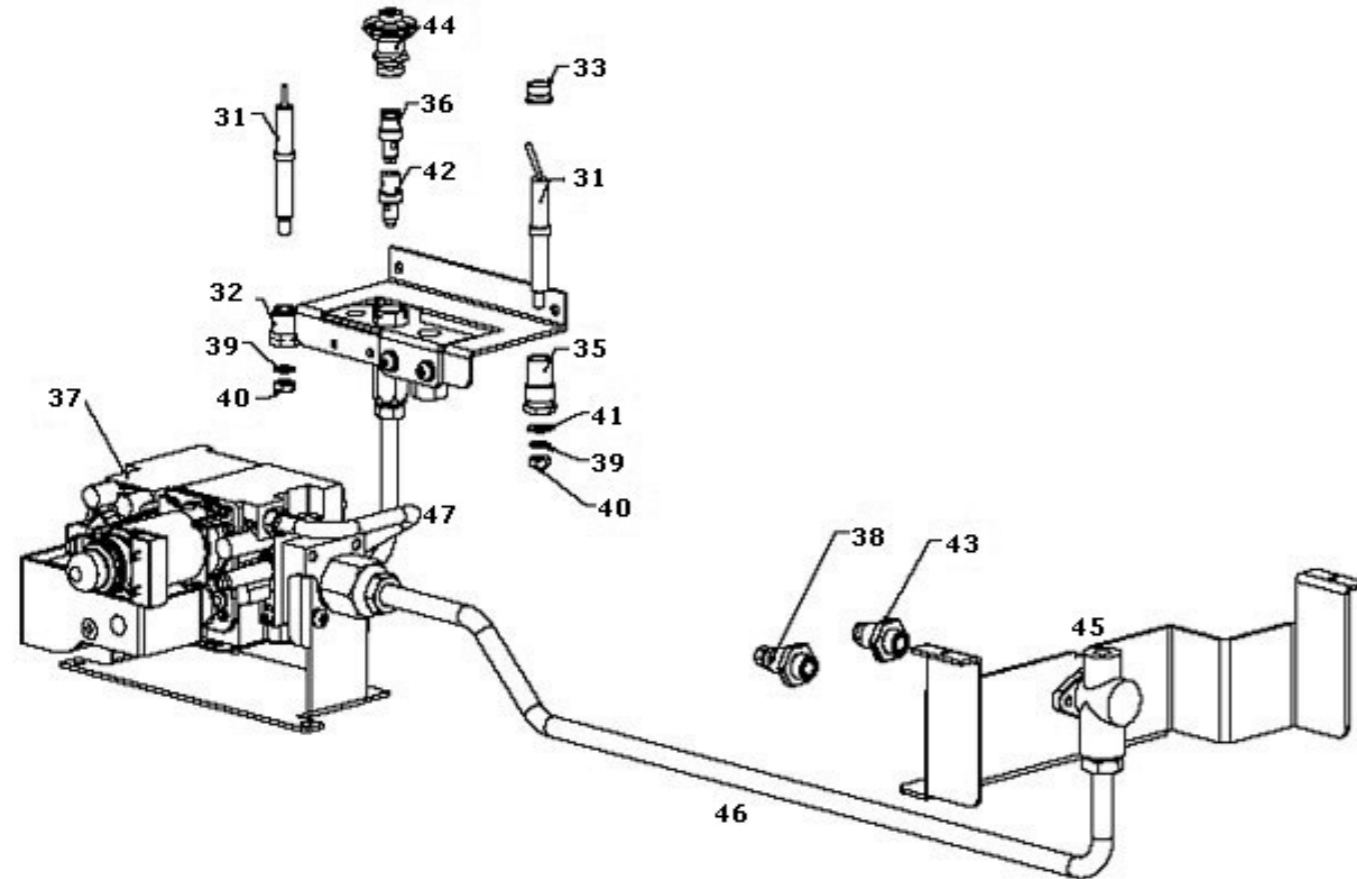

Lumina 1000 gas fireplace

This diagram is provided to assist you to identify parts if replacement is necessary. Contact your place of purchase or the manufacturer to enquire about parts, availability and/or service.

Ref.	Description	Part No.	Comment
31	Electrode	7875	Two supplied, one is used for the flame rod
32	Electrode nut (SIT)	7876	
33	Spacer electrode pilot	7902	
35	Electrode nut	7900	
36	Pilot injector LPG	7873	Injector LPG 35
37	Gas control	10600	Sigma 845 SIT
38	Main injector LPG	10643	Injector Bray 420 Cats23 single
39	Washer spring M4 ZP	9233	
40	Nut M4 ZP	9186	
41	Washer flat M4 ZP	9231	
42	Pilot injector NG	7872	Injector NG 62
43	Main injector MG	10642	Injector Bray 1150 Cat23 single
44	Pilot convertible hood 2-flame	7871	
45	Injector block	7952	
46	Gas supply tube	10615	
47	Pilot tube	10639	
Not shown in diagram			
-	Cross lighting bracket	10648	
Accessory items (not shown)			
-	Lumina 1000 silver fascia	R2800	
-	Lumina 1000 black fascia	R2801	
-	Black spray paint for Lumina	R1885	Touch-up paint
-	Spacer	R2311	Also known as the 'spider', connects the flue and gas cowl
-	Granule pack	2544	Common to all fires