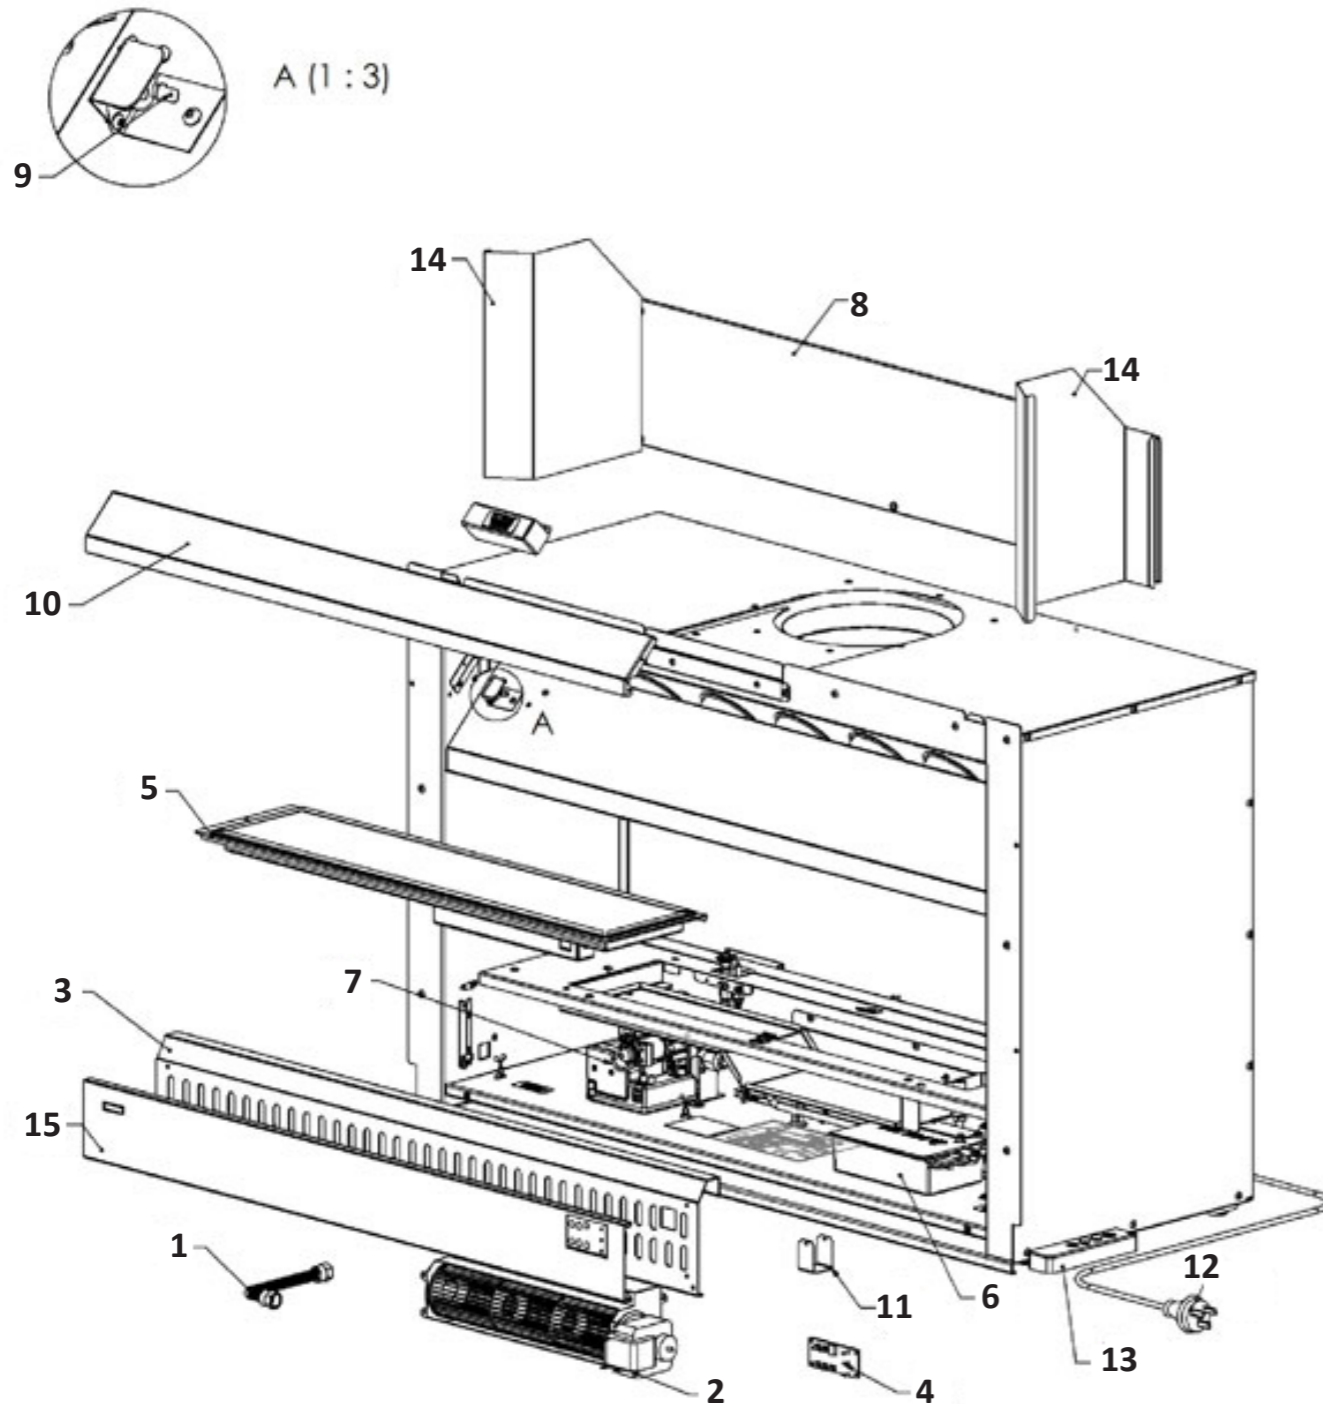

# Lumina 1000 gas fireplace

This diagram is provided to assist you to identify parts if replacement is necessary. Contact your place of purchase or the manufacturer to enquire about parts, availability and/or service.

Ref.	Description	Part No.	Comment
1	Flexitube (3/8x 8 CW 5/818 nuts)	7835	
2	Fan kit 10100X1	R1903	
3	Inner front panel	10605V	Viper
4	Control panel receiver	10632	
5	Burner assembly	10602B	Black
6	Control unit (PCBA + enclosure)	10630	For units with serial no. up to 10191 11/10
6	Control Unit IR	11645	For units with serial no. from and including 10191 11/10
7	Ignition pack	10601	
8	Reflector rear assembly	10619	
9	OH switch (150 oC ES-01178)	2506	
10	Louvre top - black	10622B	
11	Aeration bracket - NG	10647	
12	Power cord	6765B	Black
13	Remote control	10633	
14	Reflector set	10628	
15	Outer front panel assembly	10627V	
<b>Not shown in diagram</b>			
-	Harness	10300	
-	Cable Cat5 x 500 mm	10631	
-	Wiring harness - main	10640	For units with serial no. from and including 10191 11/10
-	Ignition lead	10644	
-	Flame rod lead	10645	
-	Harness OH switch	10654	
-	OH switch adaptor	11594	