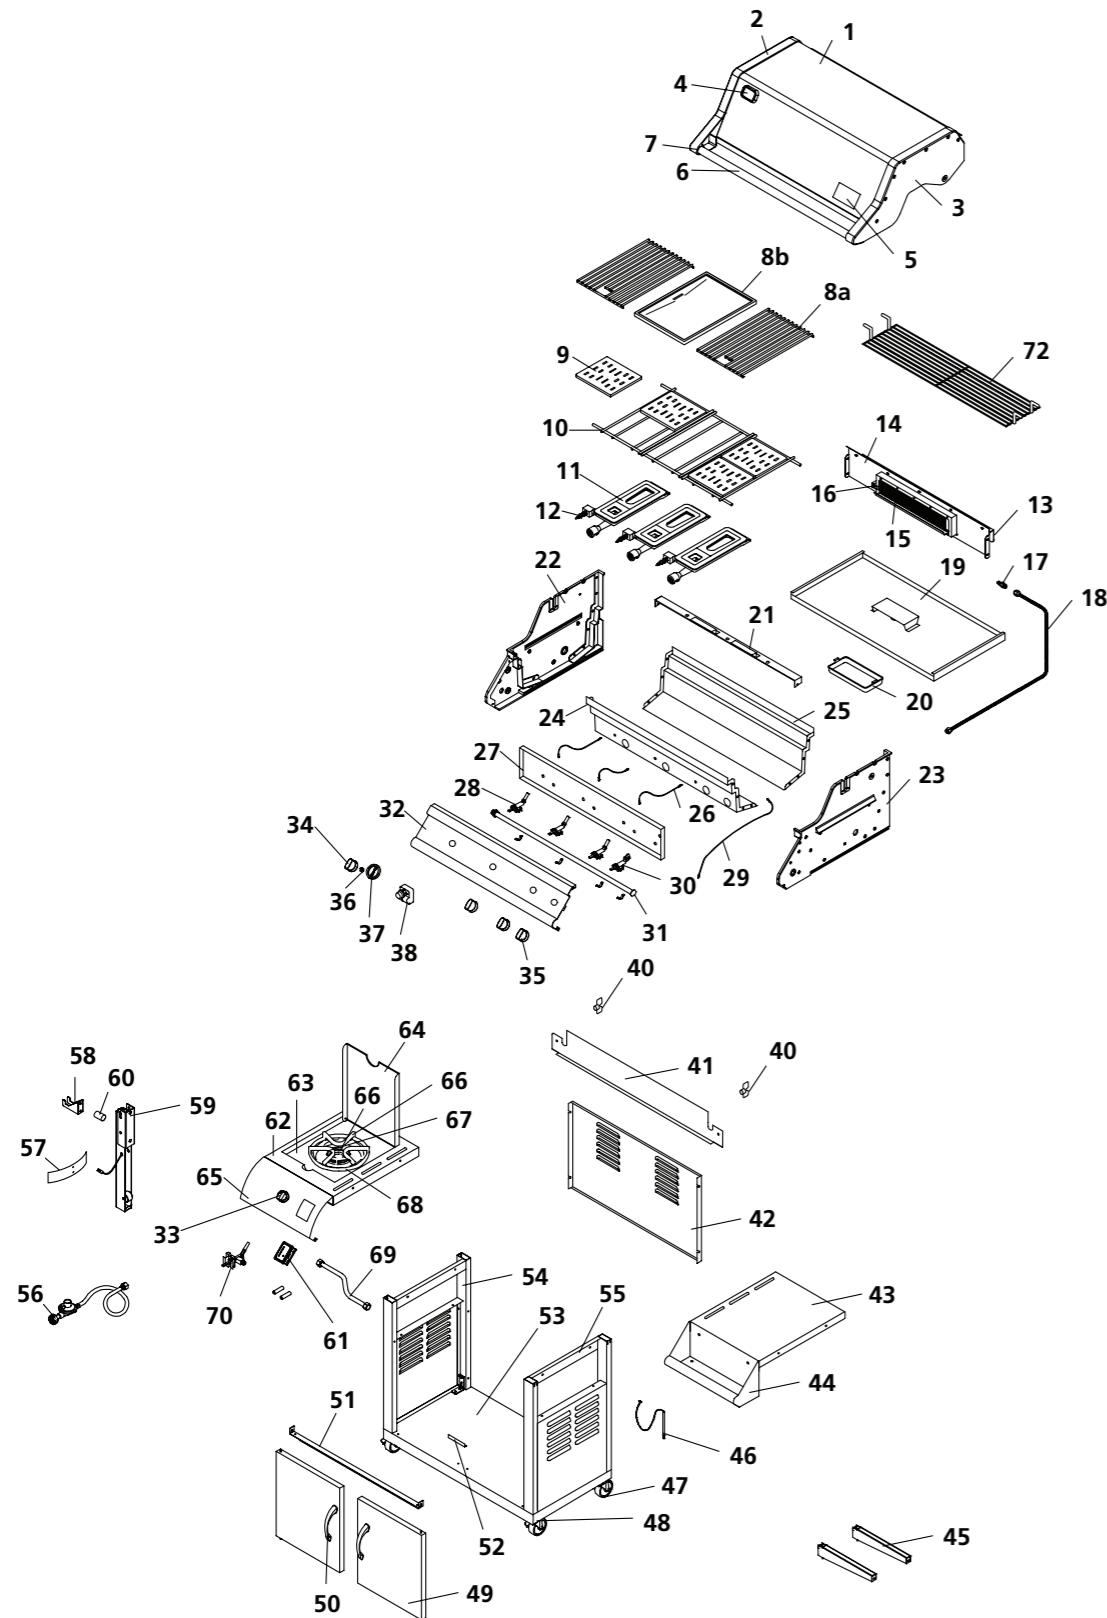

Ref.	Description	Qty.	Part No.
1	Hood plate	1	17097
2	Hood side panel - left	1	17101
3	Hood side panel - right	1	17102
4	Temperature gauge	1	17103
5	Rinnai badge	1	17104
6	Hood handle	1	17105
7	Heat insulating spacer	2	17106
8a	Grill plate - stainless steel	2	R17107
-	Roasting dish (comes with 2005 model)	1	R1327
8b	Hot plate - matt ceramic	1	R1328
9	Ceramic flame tamer	4	17109
10	SS flame tamer support	1	17110
11	Burner main	3	17282
12	Gas collector box with electrode	3	17035
13	Cover for rotisserie burner	1	17113
14	Frame for rotisserie burner	1	17114
15	Rotisserie burner	1	17115
16	Spark electrode	1	17116
17	Injector - rotisserie burner LPG	1	17118
18	Gas tube assembly	1	17119
19	Grease draining tray	1	17120
20	Grease receptacle	1	17121
21	Burner bracket	1	17122
22	BBQ body side panel - left	1	17123
23	BBQ body side panel - right	1	17124
24	BBQ body front panel	1	17125
25	BBQ body rear panel	1	17126
26	Ignition wire set	1	17127
27	Heat shield	1	17128
28	Gas valve assembly - main burner LPG	3	17129
28	Injector - main burner LPG	3	17130
29	Insulation for back burner ignition wire	1	17131
30	Gas valve - rotisserie burner	1	17132
31	Gas manifold	1	17300
32	Control panel	1	17133
33	Control knob - side burner	1	17016
34	Control knob - main burner	1	17135
35	Control knob - rotisserie burner	1	17136