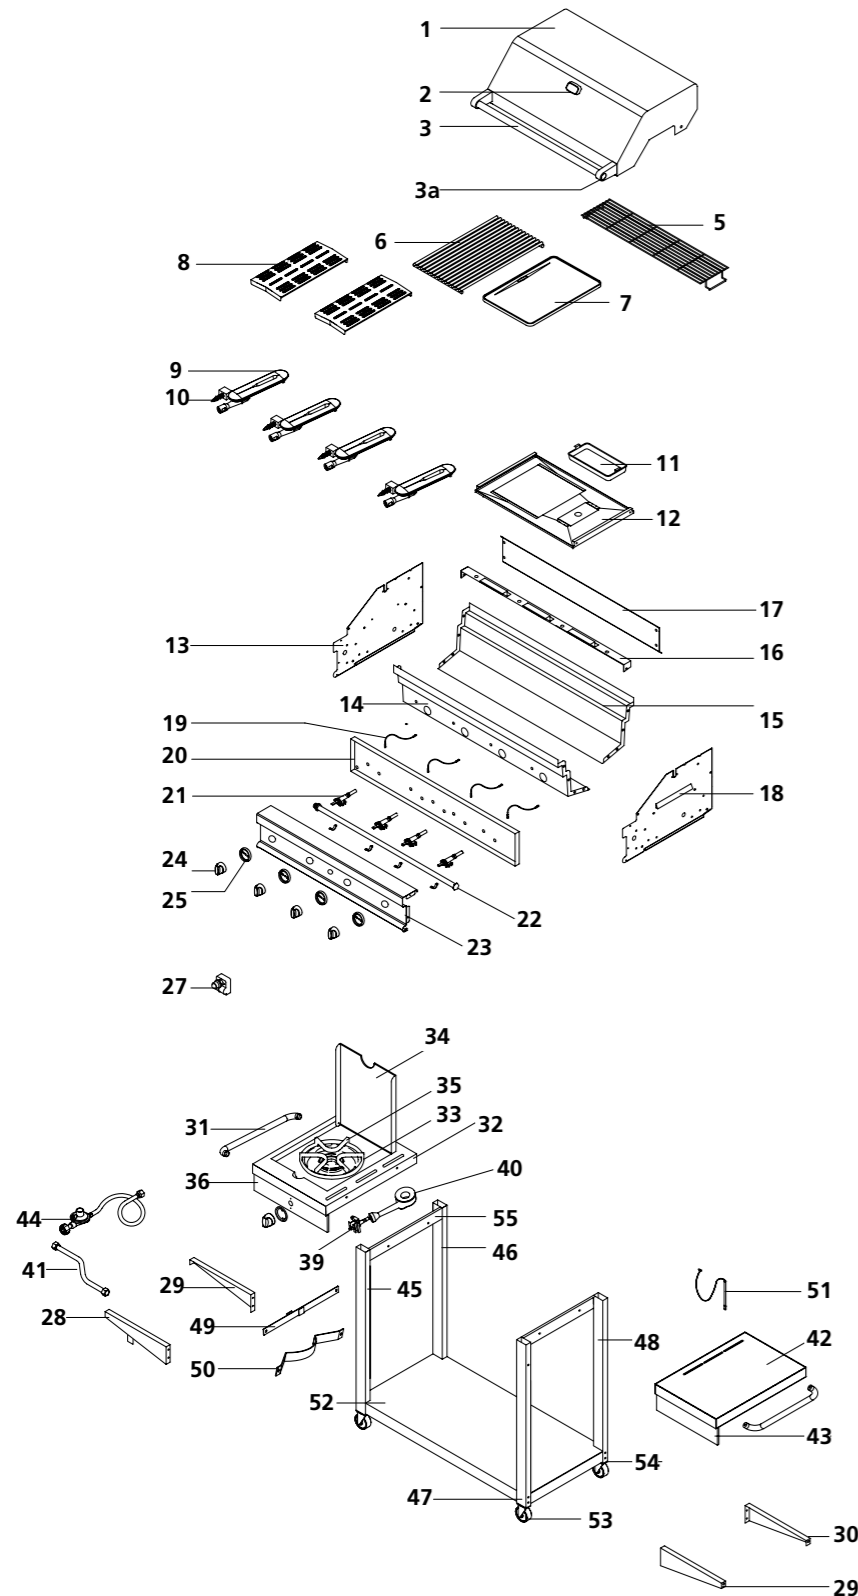

Coastal (2004) BBQ

This diagram is provided to assist you to identify parts if replacement is necessary. Contact your place of purchase or the manufacturer to enquire about parts, availability and/or service.

Ref.	Description	Qty.	Part No.
1	Hood assembly	1	17426
2	Temperature gauge	1	4649
3	Hood handle	1	17427
3a	Handle brackets	2	17248
5	Warming rack	1	17429
6	Grill plate	1	17430
7	Cooking plate	1	17431
8	Flame tamer	2	17432
9	Burner	4	17433
10	Gas collector box	4	17035
11	Grease receptacle	1	17373
12	Grease draining tray	1	17436
14	Coastal body assembly	1	17438
16	Burner bracket	1	17361
17	Rear wind shield	1	17441
19	Electric wire set	1	17443
20	Heat shield control panel	1	17444
21	Gas valve main burner	4	17445
22	Gas manifold	1	17446
23	Control panel	1	17447
24	Control knob main burner	4	17038
25	Control knob seat	4	4699
27	Electric igniter 6 port	1	17633
28	Bracket side burner left front	1	17449
29	Bracket side shelf LR, RF	2	17450
30	Bracket side shelf RR	1	17451
31	Side shelf handle	2	17452
32	Side burner frame	1	17453
33	Electrode	1	17168
34	Side burner lid - flush	1	17164
35	Pot support	1	17379
36	Side burner control panel	1	17456
39	Gas valve for side burner LPG	1	17382
40	Side burner body	1	17248
41	Connection hose	1	17460

Ref.	Description	Qty.	Part No.
42	Side shelf right	1	17461
43	Shelf trim plate right	1	17462
44	Hose & regulator assembly	1	17156
45	Side trolley leg left front	1	17464
46	Side trolley leg left rear	1	17465
47	Side trolley leg right front	1	17466
48	Side trolley leg right rear	1	17467
49	Cylinder hook	1	1682
50	Cylinder holder	1	1679
51	Match lighting stick with chain	1	17147
52	Bottom shelf (no cylinder hole)	1	17469
53	3" industry caster	4	1470
54	Caster seat	4	17148
55	Body support bracket	2	17470
-	Side burner control knob seat	1	17439
-	Side burner control knob	1	17442
-	BBQ cover	1	ABBQ2015