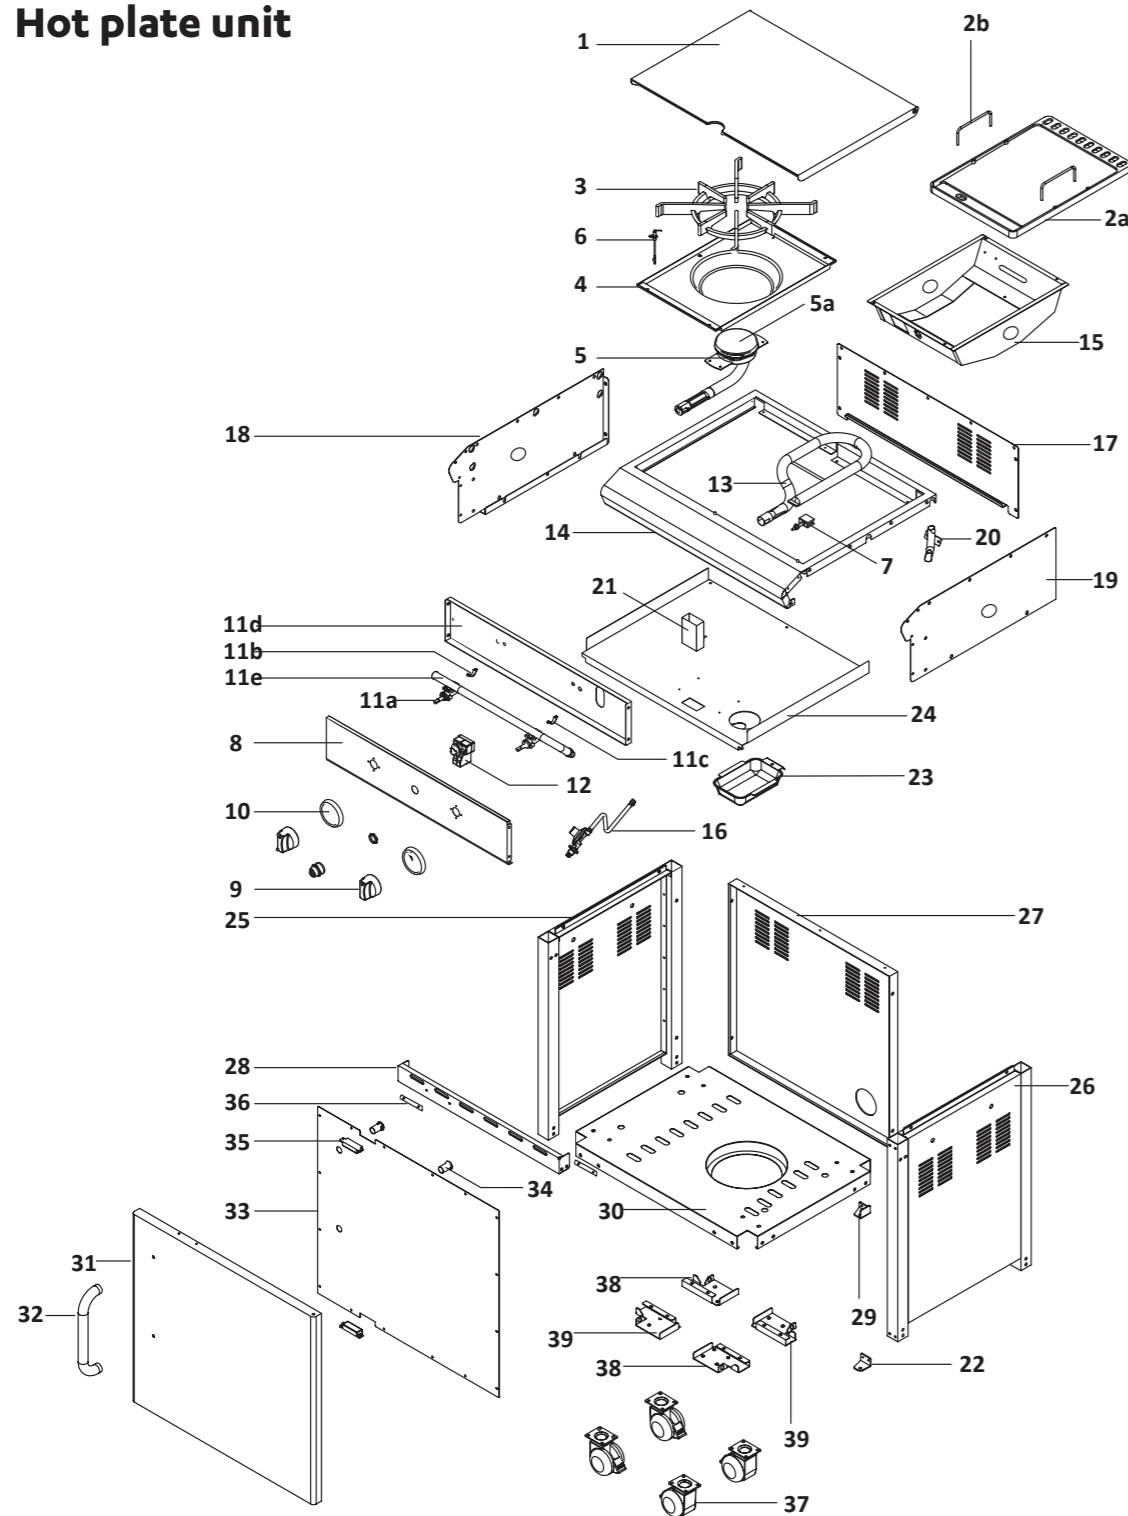

This diagram is provided to assist you to identify parts if replacement is necessary. Contact your place of purchase or the manufacturer to enquire about parts, availability and/or service.

Hot plate unit

Ref.	Description	Qty.	Part No.
1	Lid	1	17554
2a	Hot plate	1	17555
2b	Hot plate handle	2	17556
3	Pot support	1	17557
4	Pot support burner frame	1	17558
5	Side burner	1	17559
5a	Pot burner cap	1	17582
6	Electrode side burner	1	17560
7	Gas collector with electrode - hot plate burner	1	17561
8	Control panel with screen print	1	17562
9	Control knob	2	17587
10	Control knob seat	2	18212
11	Gas valve assembly	1	18263
11a	Gas valve without orifice	2	17564
11b	Orifice hot plate burner	1	17565
11c	Orifice side burner	1	17566
11d	Manifold heat shield	1	17567
11e	Manifold tube	1	17568
12	Electronic ignitor 2-port	1	17342
13	Hot plate burner	1	17569
14	Bowl panel top	1	17570
15	Hot plate burner frame	1	17571
16	Regulator	1	18119
17	Bowl panel rear	1	17572
18	Bowl panel left	1	17573
19	Bowl panel right	1	17574
20	Lighting tube - manual	1	17575
21	Grease tube	1	17576
22	Door hinge bracket bottom right	1	18024
23	Grease receptacle	1	17577
24	Trolley panel top	1	17578
25	Trolley panel left	1	17544
26	Trolley panel right	1	17545
27	Trolley panel rear	1	17579

Ref.	Description	Qty.	Part No.
28	Trolley panel front	1	17580
29	Door hinge bracket top right	1	18023
30	Trolley bottom shelf	1	18010
31	Door	1	18028
32	Door handle	1	18043
33	Door trim plate	1	18035
34	Door spacer	2	18236
35	Door magnet	2	18030
36	Door stop plate	2	18233
37	Castor 3" with brake	4	18220
38	Castor seat left rear, right front	2	18223
39	Castor seat left front, right rear	2	18222
-	Hardware pack	1	17583
-	BBQ cover	1	ABBQ2032