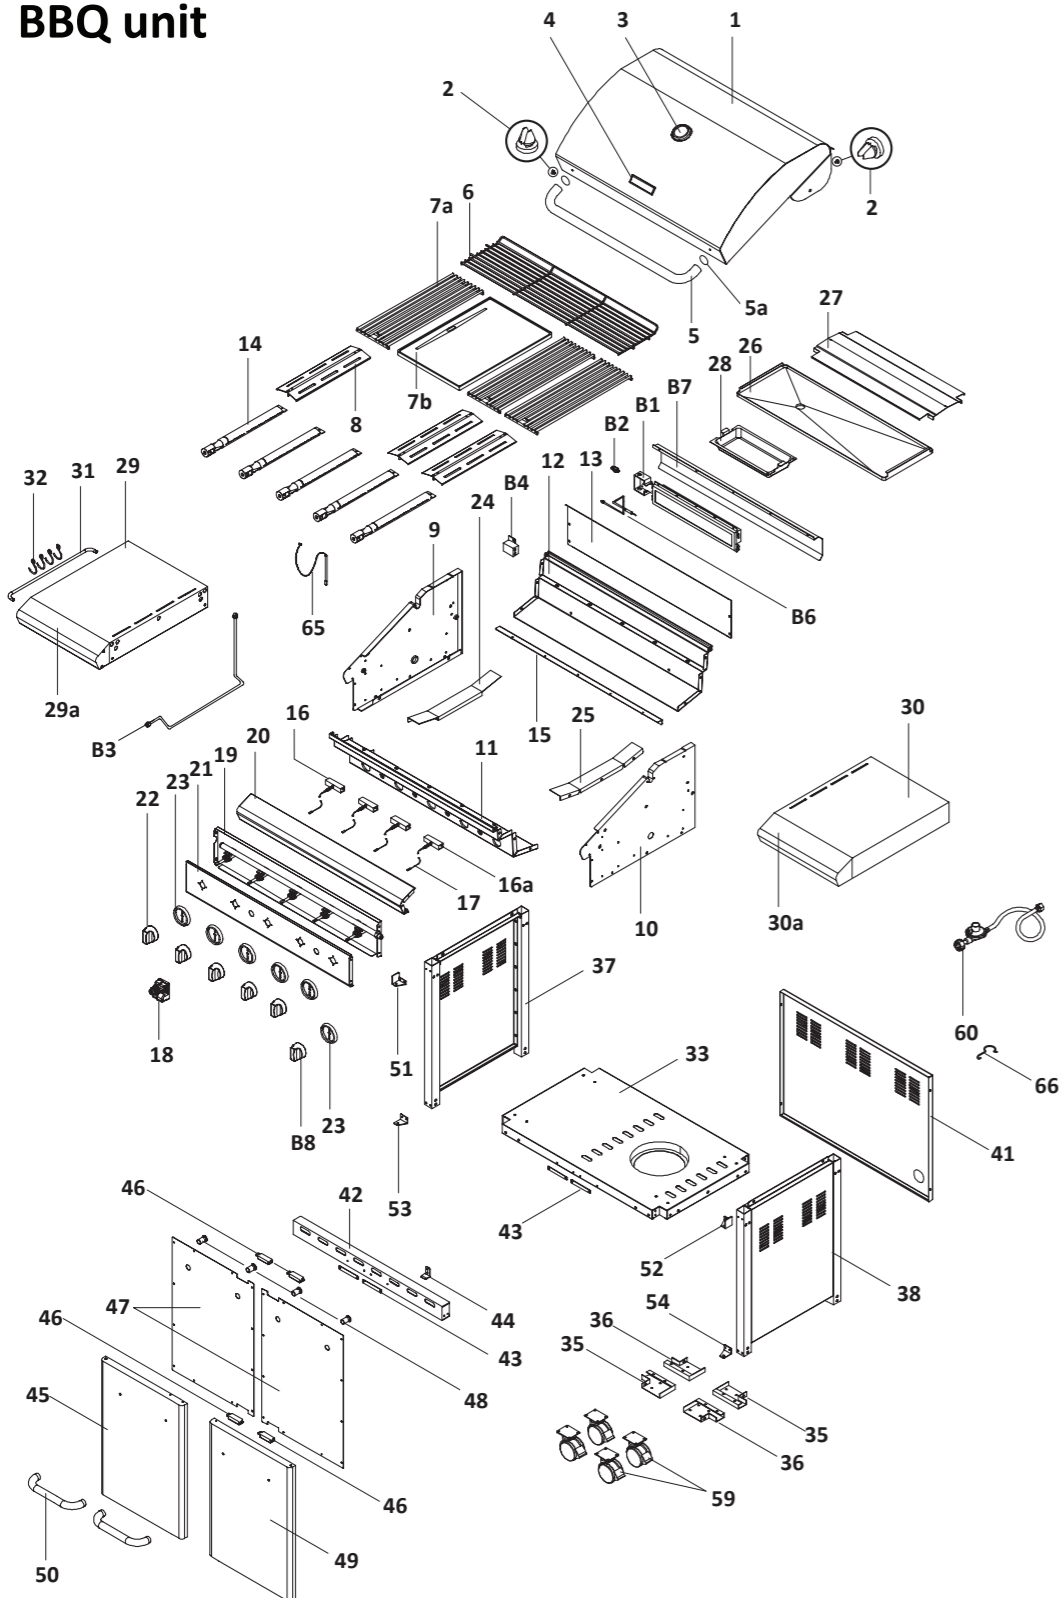

This diagram is provided to assist you to identify parts if replacement is necessary. Contact your place of purchase or the manufacturer to enquire about parts, availability and/or service.

BBQ unit

Ref.	Description	Qty.	Part No.
1	Hood assembly	1	18264
2	Protective pad	4	18232
3	Temperature gauge	1	17308
4	Rinnai badge	1	17104
5	Hood handle	1	18172
5a	Hood handle seat	2	18265
6	Cooking rack fixed SS 820 x 200 mm	1	18266
7a	Grill plate cast iron 165 x 485 mm	3	18293
-	Grill plate cast iron (320 x 485 mm) Use as an alternative if there is no stock left of 18293	-	ABBQ2082
7b	Hot plate cast iron 320 x 485 mm	1	17584
8	Flame tamer	3	18015
9	Body panel left	1	18267
10	Body panel right	1	18005
11	Body panel front	1	18269
12	Body panel rear	1	18044
13	Body panel rear wind shield	1	18270
14	Burner main	5	18271
15	Burner support bracket	1	18051
16	Gas collector with electrode	3	18272
16a	Gas collector with electrode right hand	1	18273
17	Electronic wire set	1	18274
18	Electronic ignitor 6-port	1	17633
19	Gas valve, manifold, and heat shield assy.	1	18275
19a	Manifold	1	18276
19b	Gas valve with jet	1	18277
19c	Gas valve back	1	18278
19d	Heat shield	1	18279
20	Decorative front panel	1	18165
21	Control panel with screen print	1	18280
22	Control knob for main burner	5	18064
23	Control knob seat	6	18212
24	Grease tray track left	1	18070
25	Grease tray track right	1	18071
26	Grease draining tray	1	18199
27	Grease draining tray heat shield	1	18237
28	Grease receptacle	1	18198
29	Side shelf left	1	17526
29a	Side shelf decoration panel left	1	18643
30	Side shelf right	1	17527
30a	Side shelf decoration panel right	1	18281